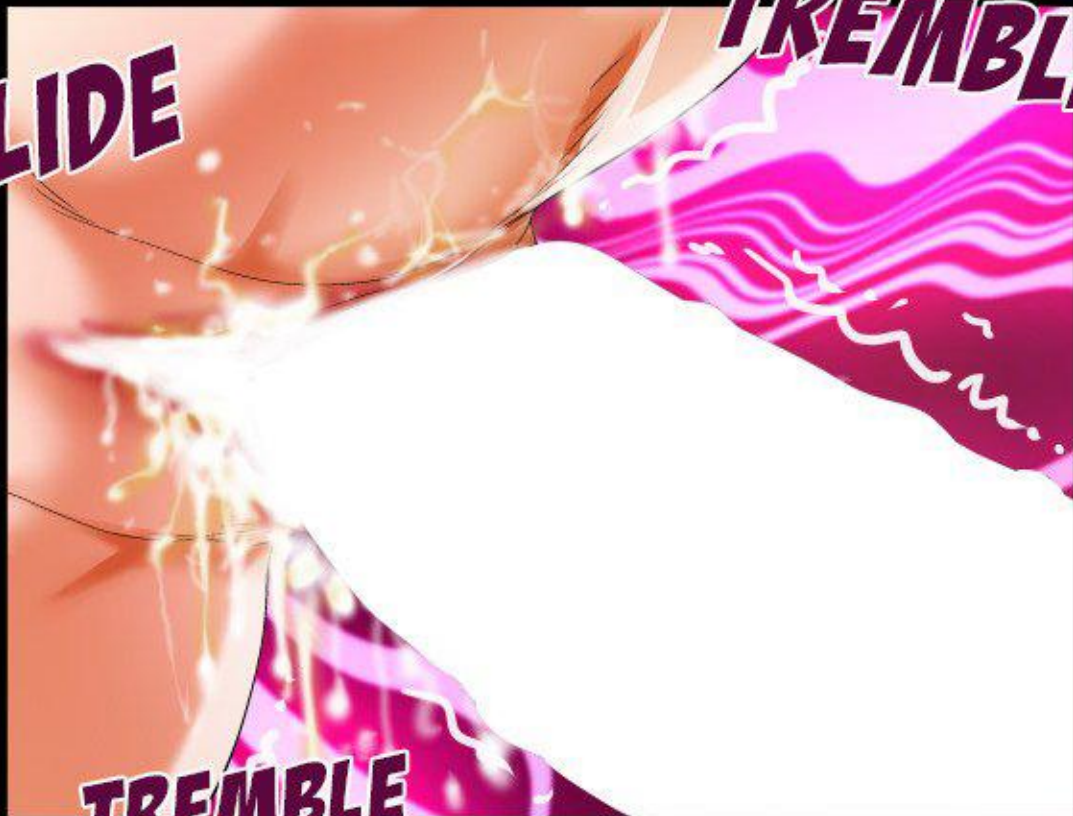

SLIDE

SQUELCH

SQUELCH

A close-up illustration of a hand pinching a person's skin. The hand is on the right, with fingers curled around a piece of skin on the left. The background is a warm, orange-red gradient with vertical white lines and starburst effects, suggesting a painful or intense sensation. The word "SQUELCH" is written in large, bold, purple letters with a white outline across the bottom of the illustration.

JE NE PEUX
PLUS ME
RETENIR !!

KYAA !!

SMACK

SMACK

SMACK

SLIDE

TREMBLE

TREMBLE