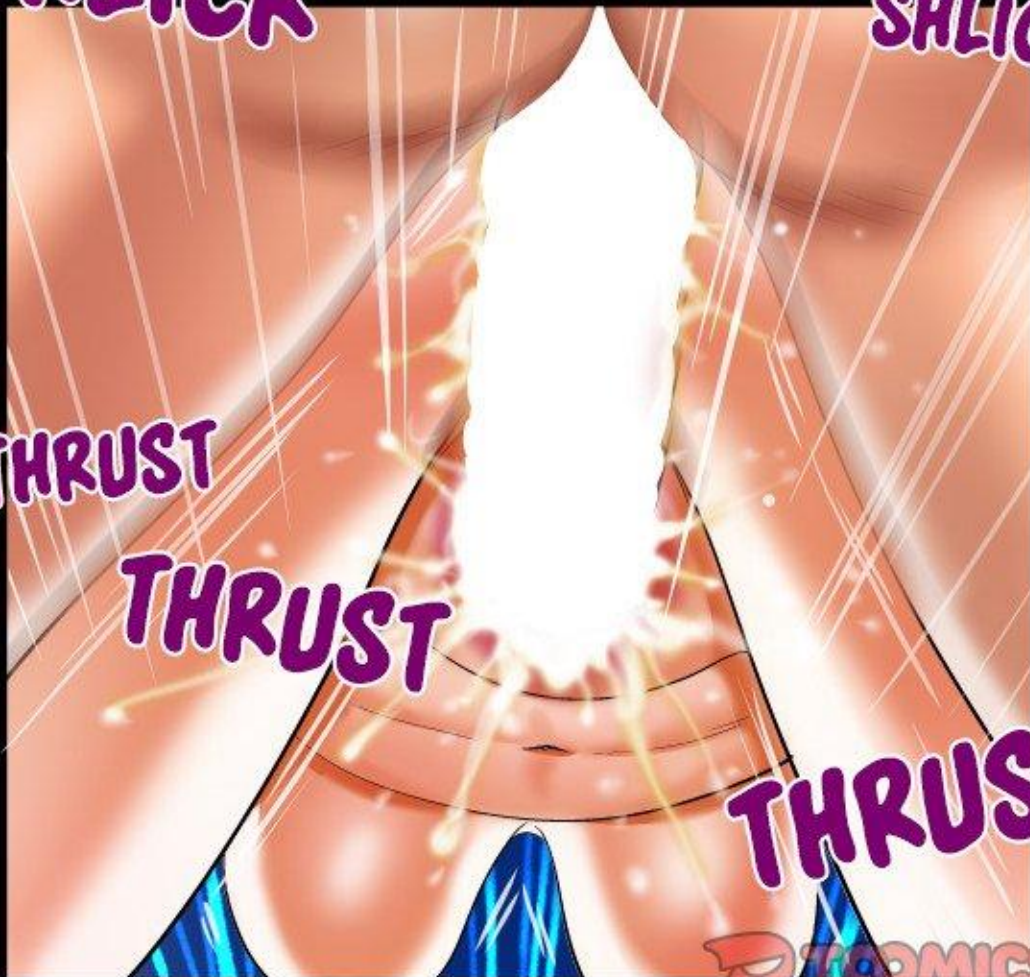

SHLICK

SHLICK

SHLICK

THRUST

THRUST

THRUST