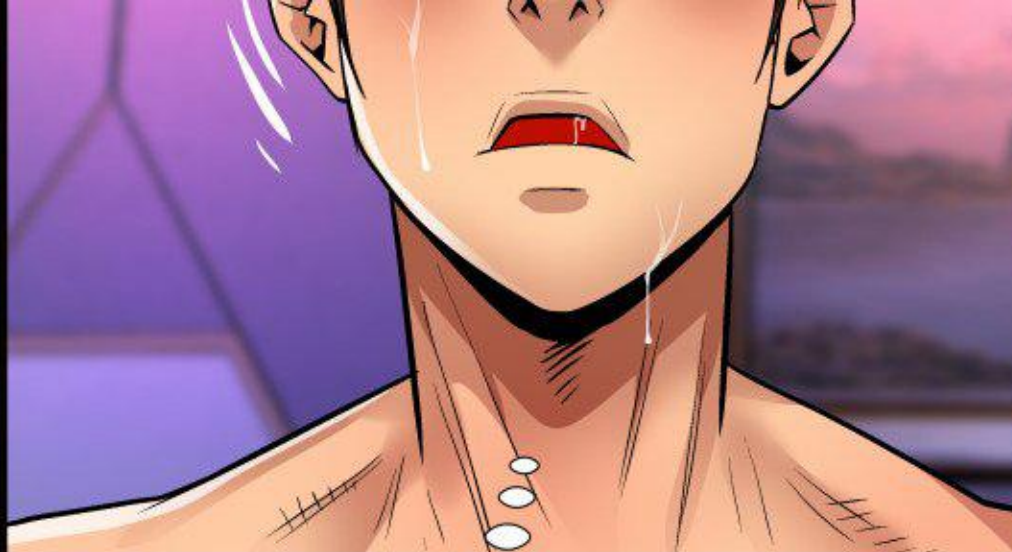

**TURN**

VIENS  
AVEC MOI.  
JE VAIS T'AIDER  
À JOUIR.

**FLICK**

HÉHÉ

QUELLE POSITION  
PRÉFÈRES-TU ?

HAA

SA CHATTE  
EST AUSSI PROPRE  
QUE CELLE D'UNE  
DE 20 ANS !

**SWELL**  
**TWITCH**  
**THROB**

QU'EST-CE QUE  
TU ATTENDS ?

A comic book illustration of a woman with red, wavy hair lying on her back on a bed. She is wearing a black bra. Her buttocks are prominently displayed, and a bright, glowing yellow and orange spot is visible between them. The background shows a window with red curtains and a framed picture on the wall. The overall color palette is dominated by reds, pinks, and purples.