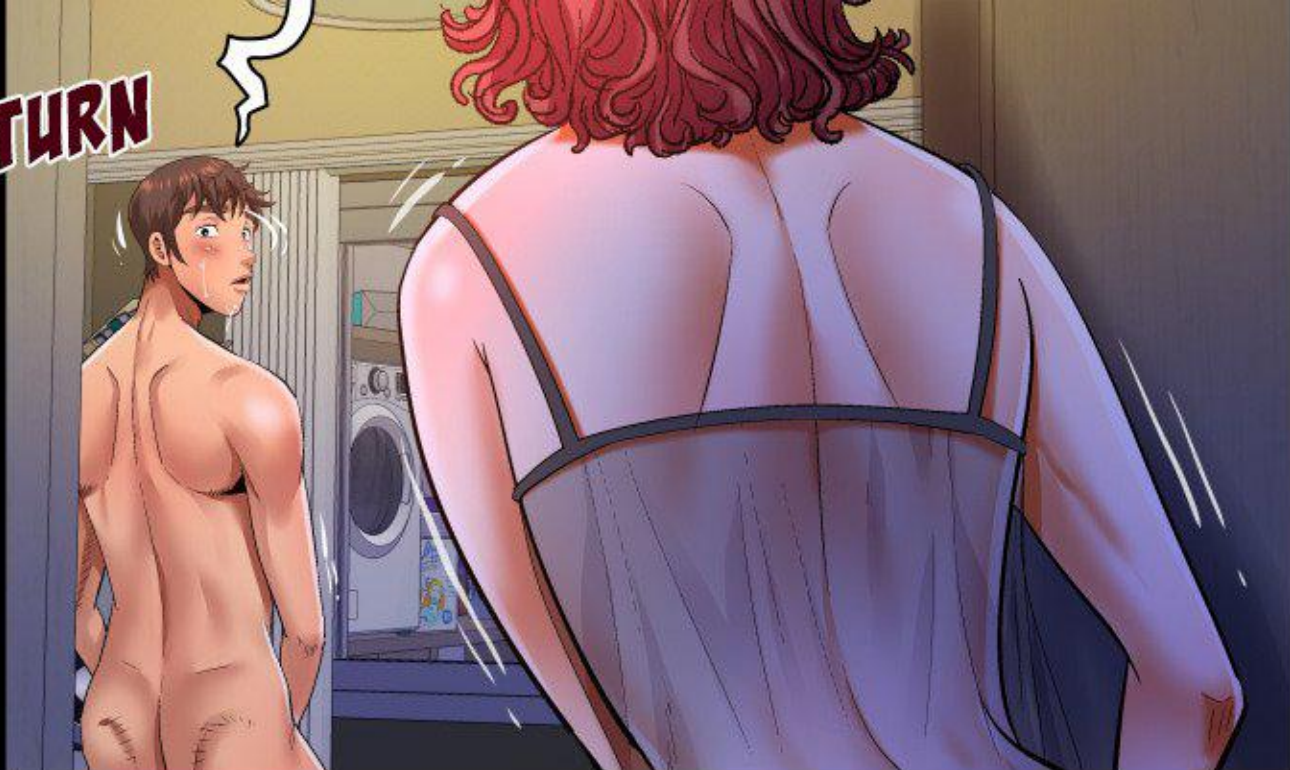

TURN

VIENS
AVEC MOI.
JE VAIS T'AIDER
À JOUIR.