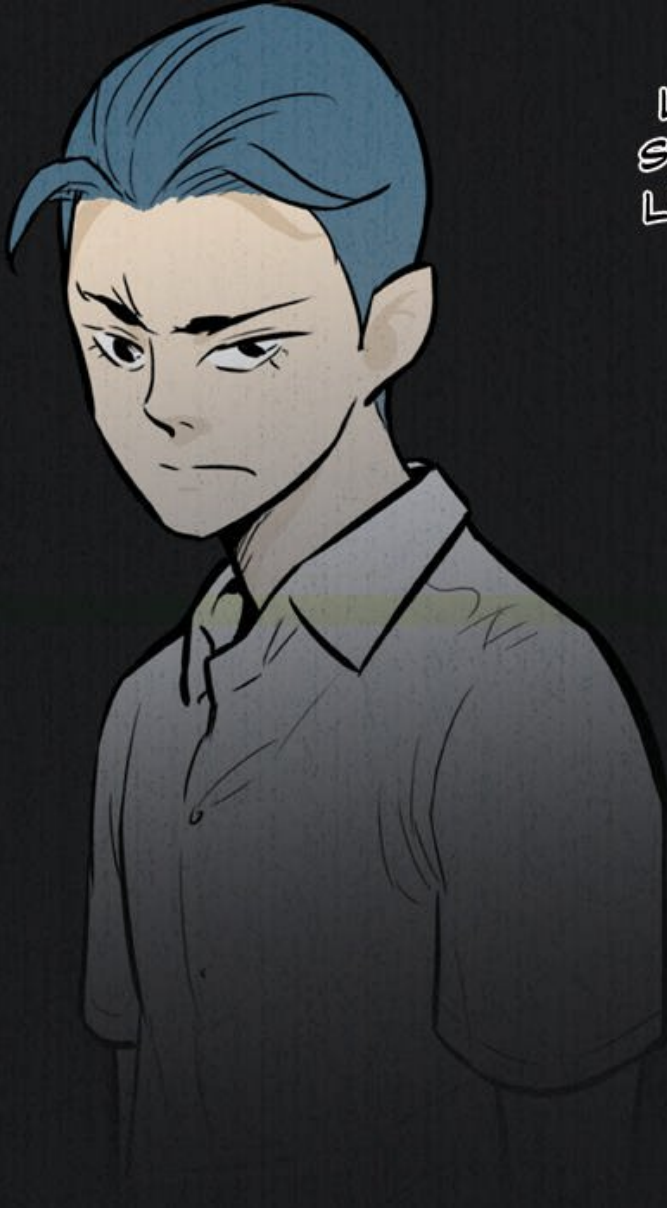

L'INSPECTEUR A ÉTÉ
SÉVÈRE AVEC LUI... ET
L'ÉCOLE A DÉCIDÉ ÇA
À CAUSE DE SES
ANTÉCÉDENTS.