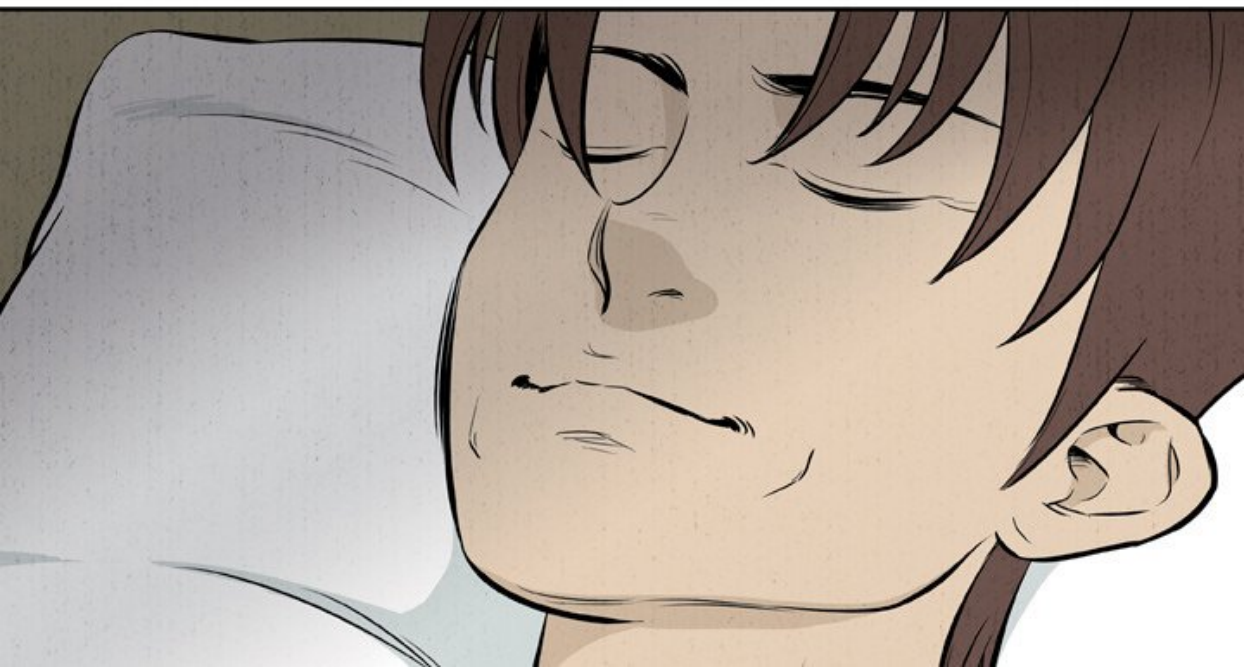

C'ÉTAIT UNE SEMAINE CHARGÉE.