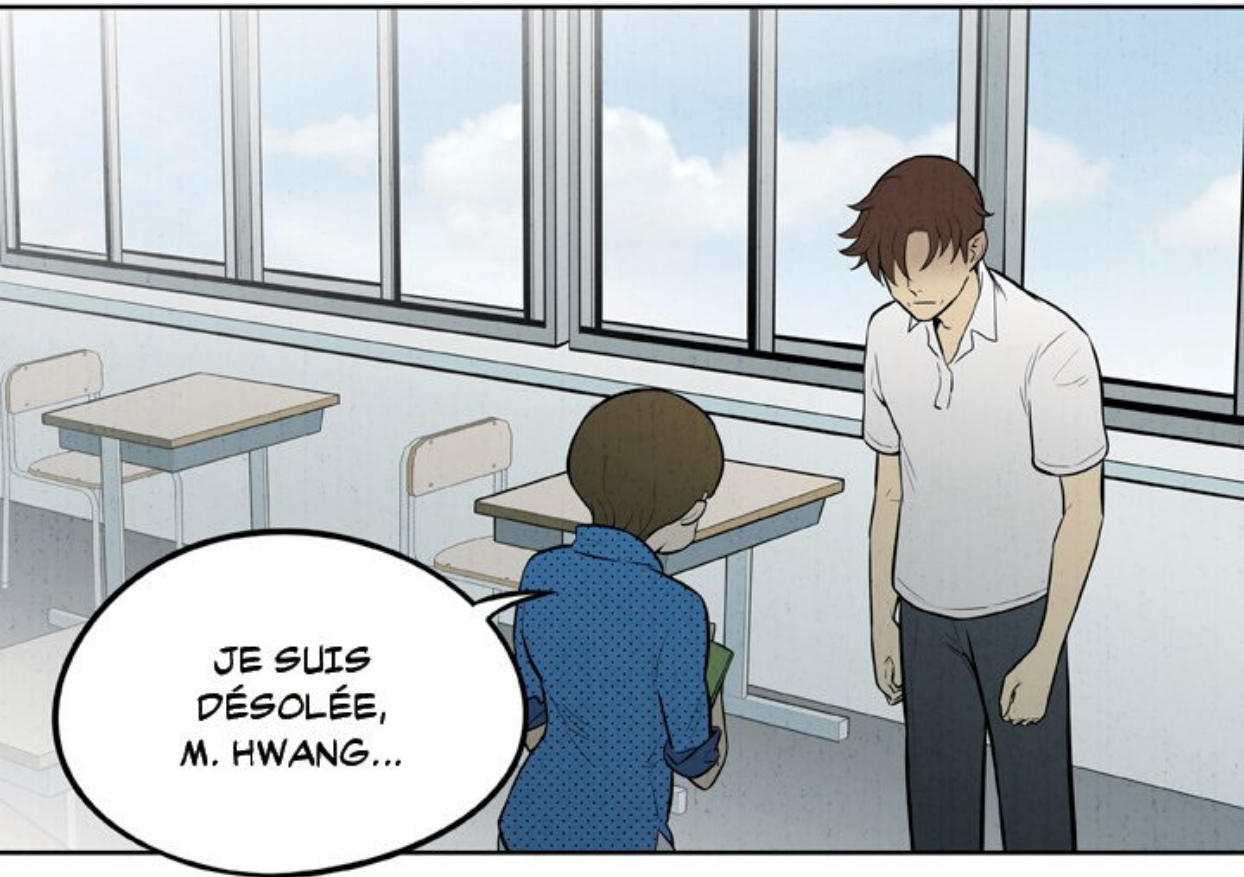

JE SUIS
DÉSOLÉE,
M. HWANG...