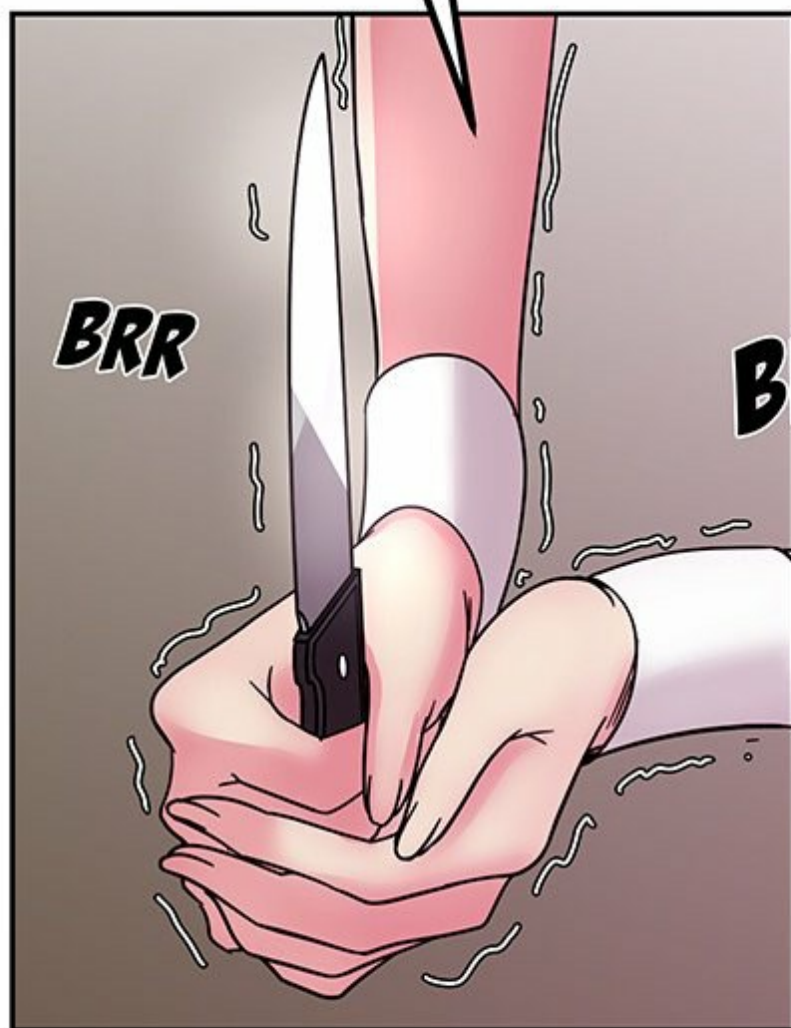

TU VAS APPELER
LA POLICE,
C'EST ÇA ?