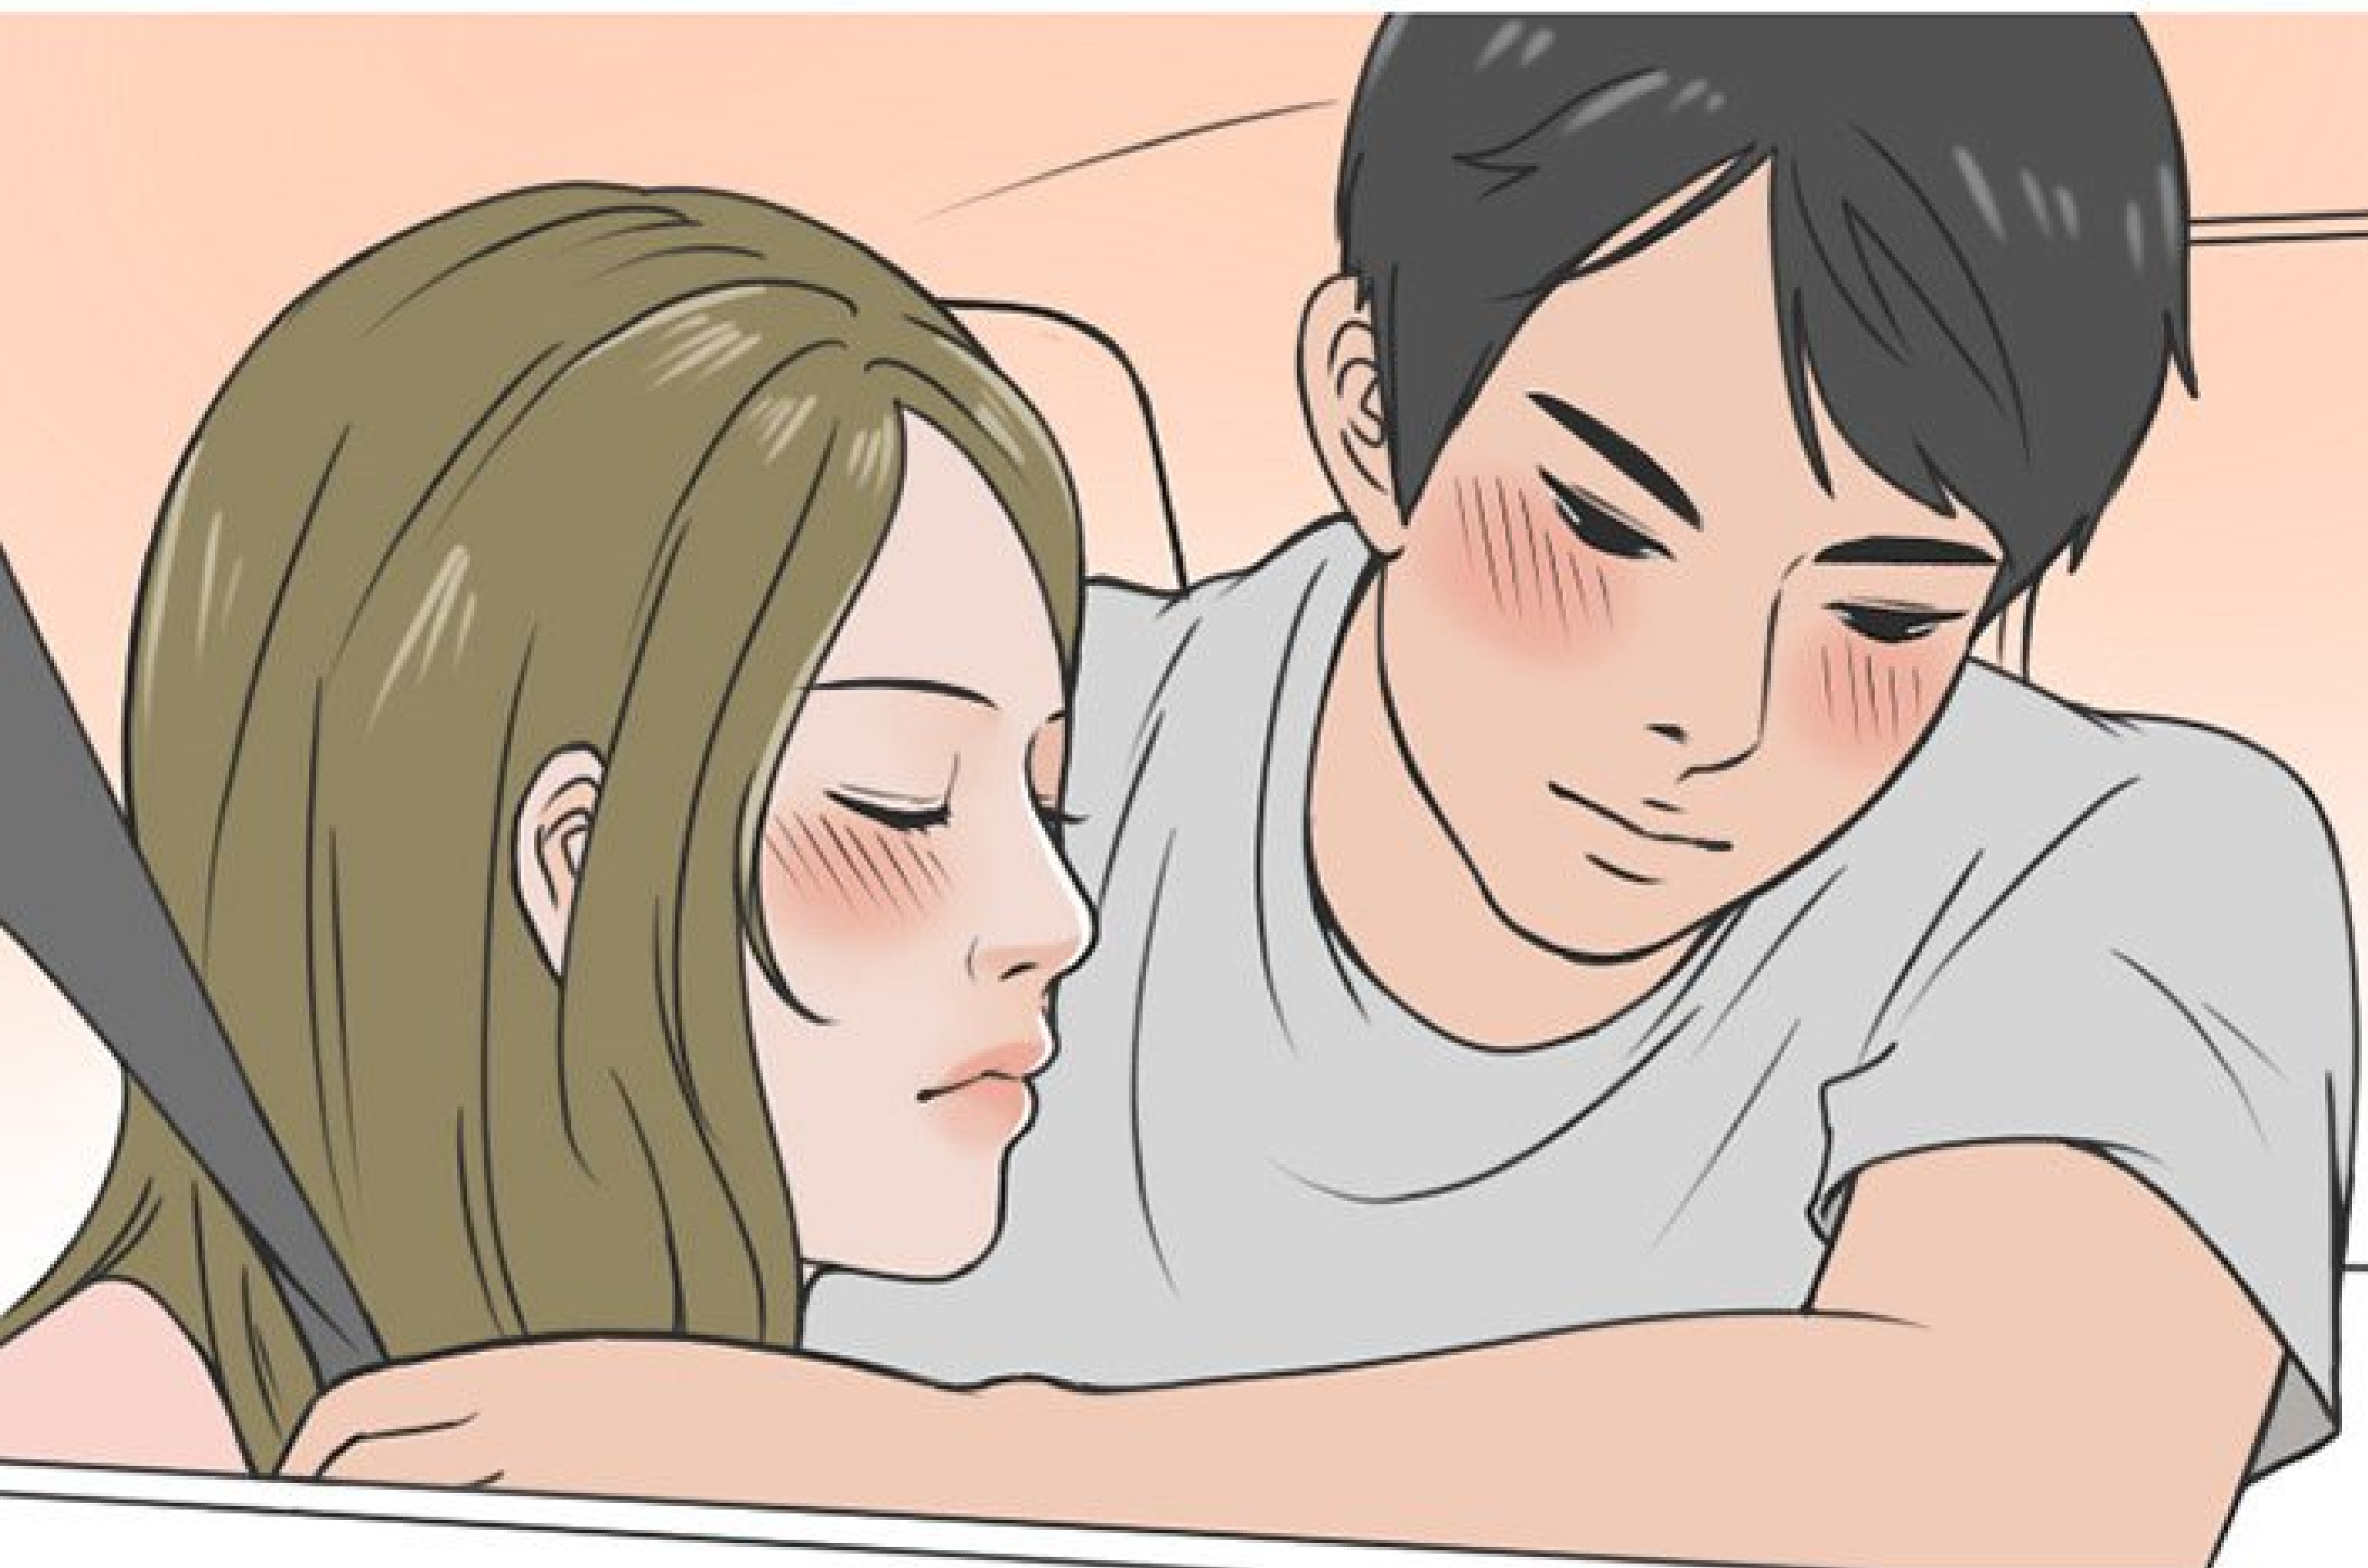

JE L'AI INSTALLÉE DANS LE SIÈGE
ET J'AI ATTACHÉ SA CEINTURE.