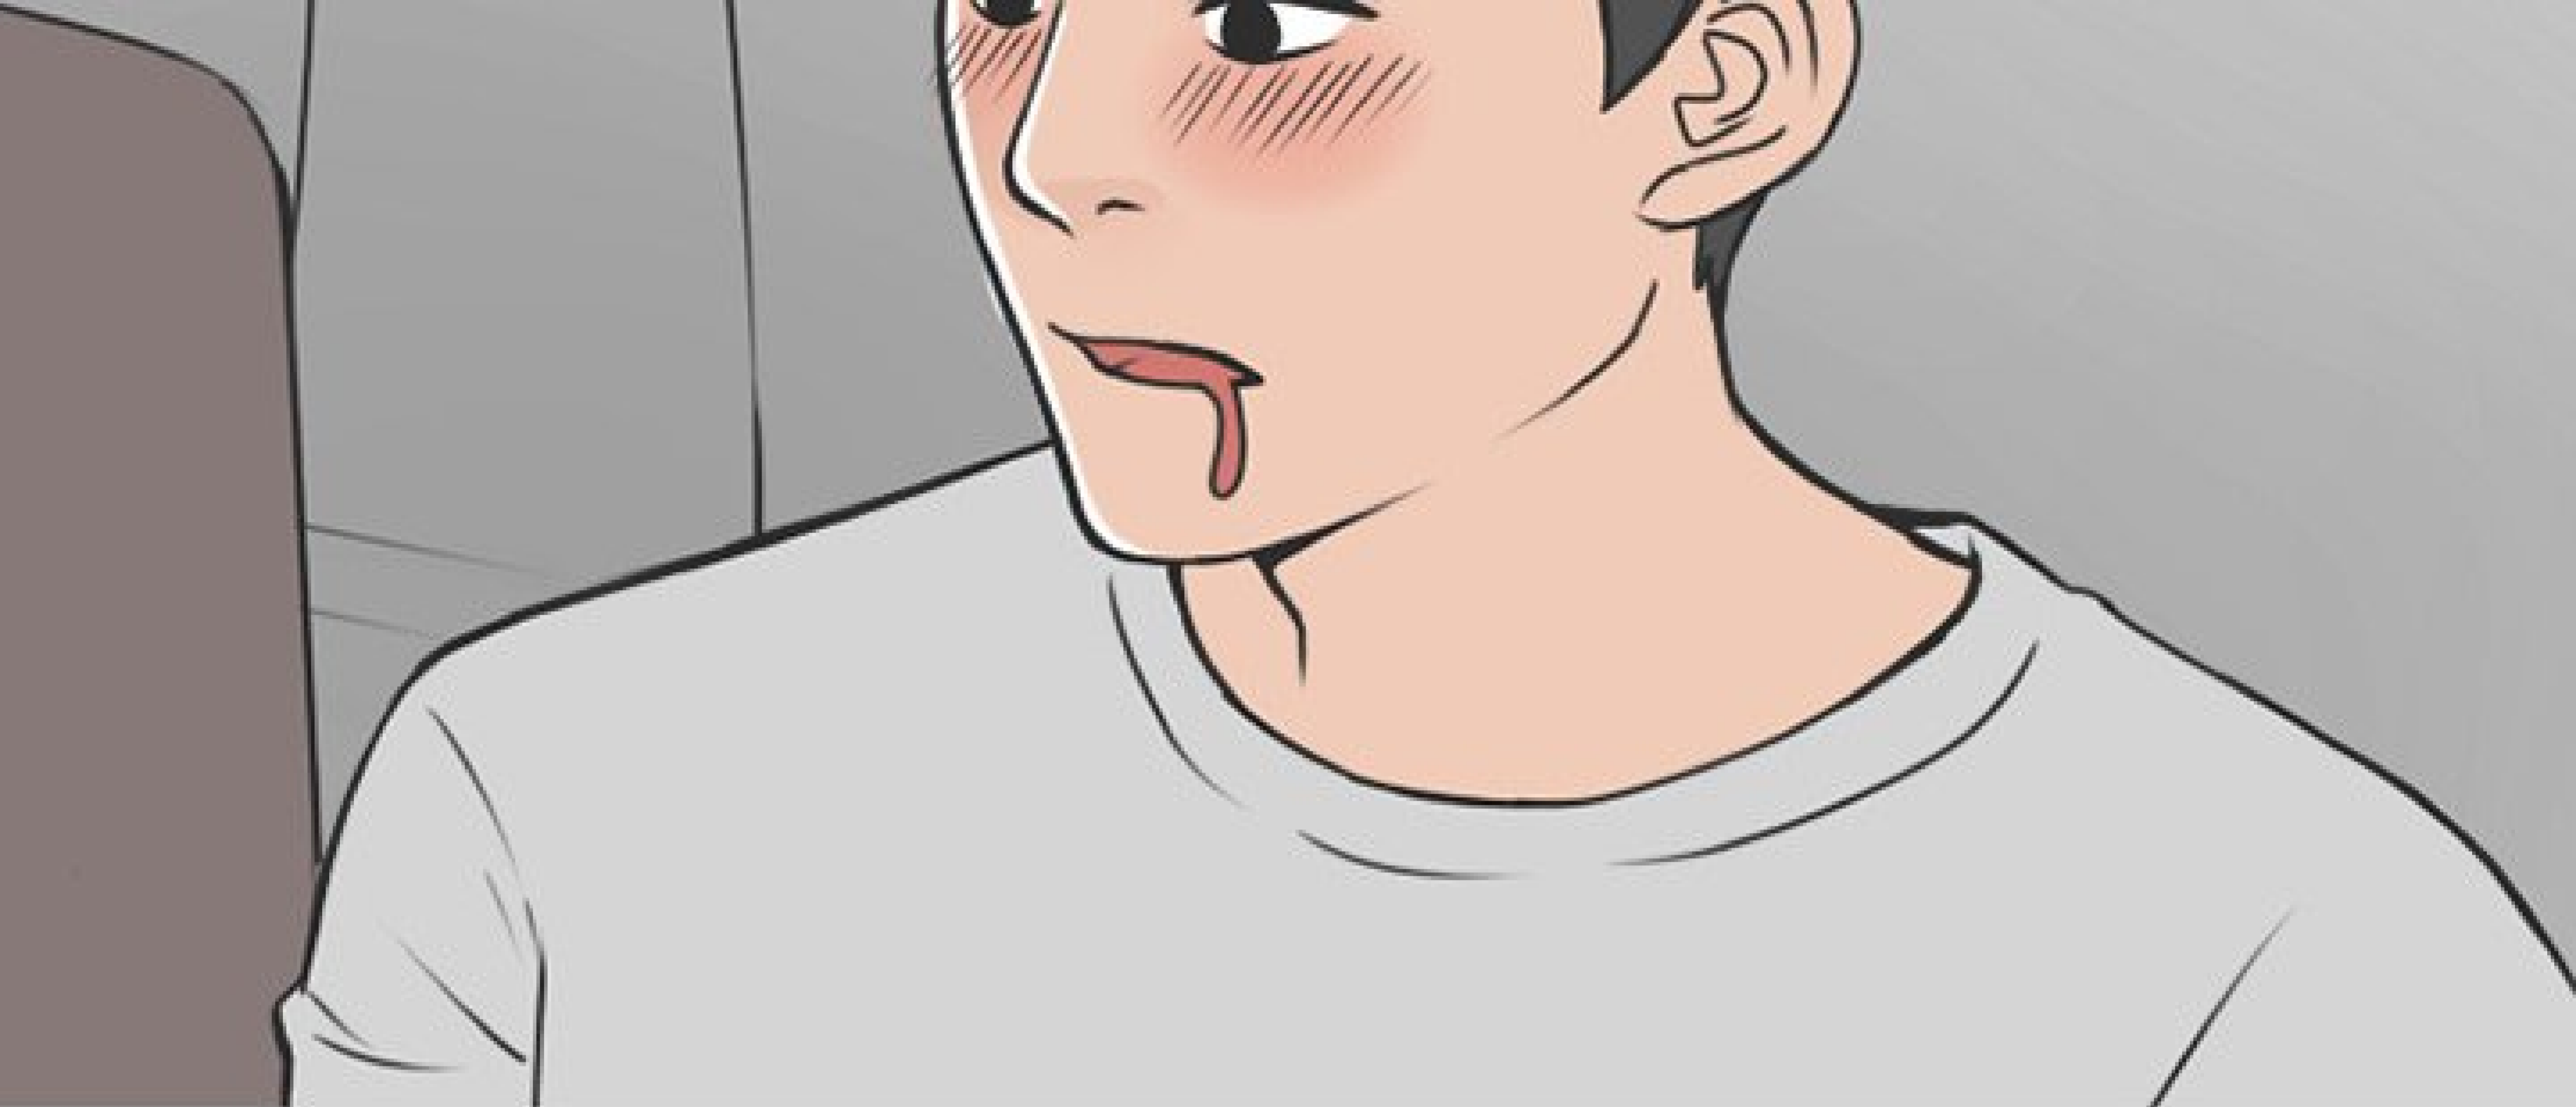

ÇA M'A DONNÉ L'EAU
À LA BOUCHE...