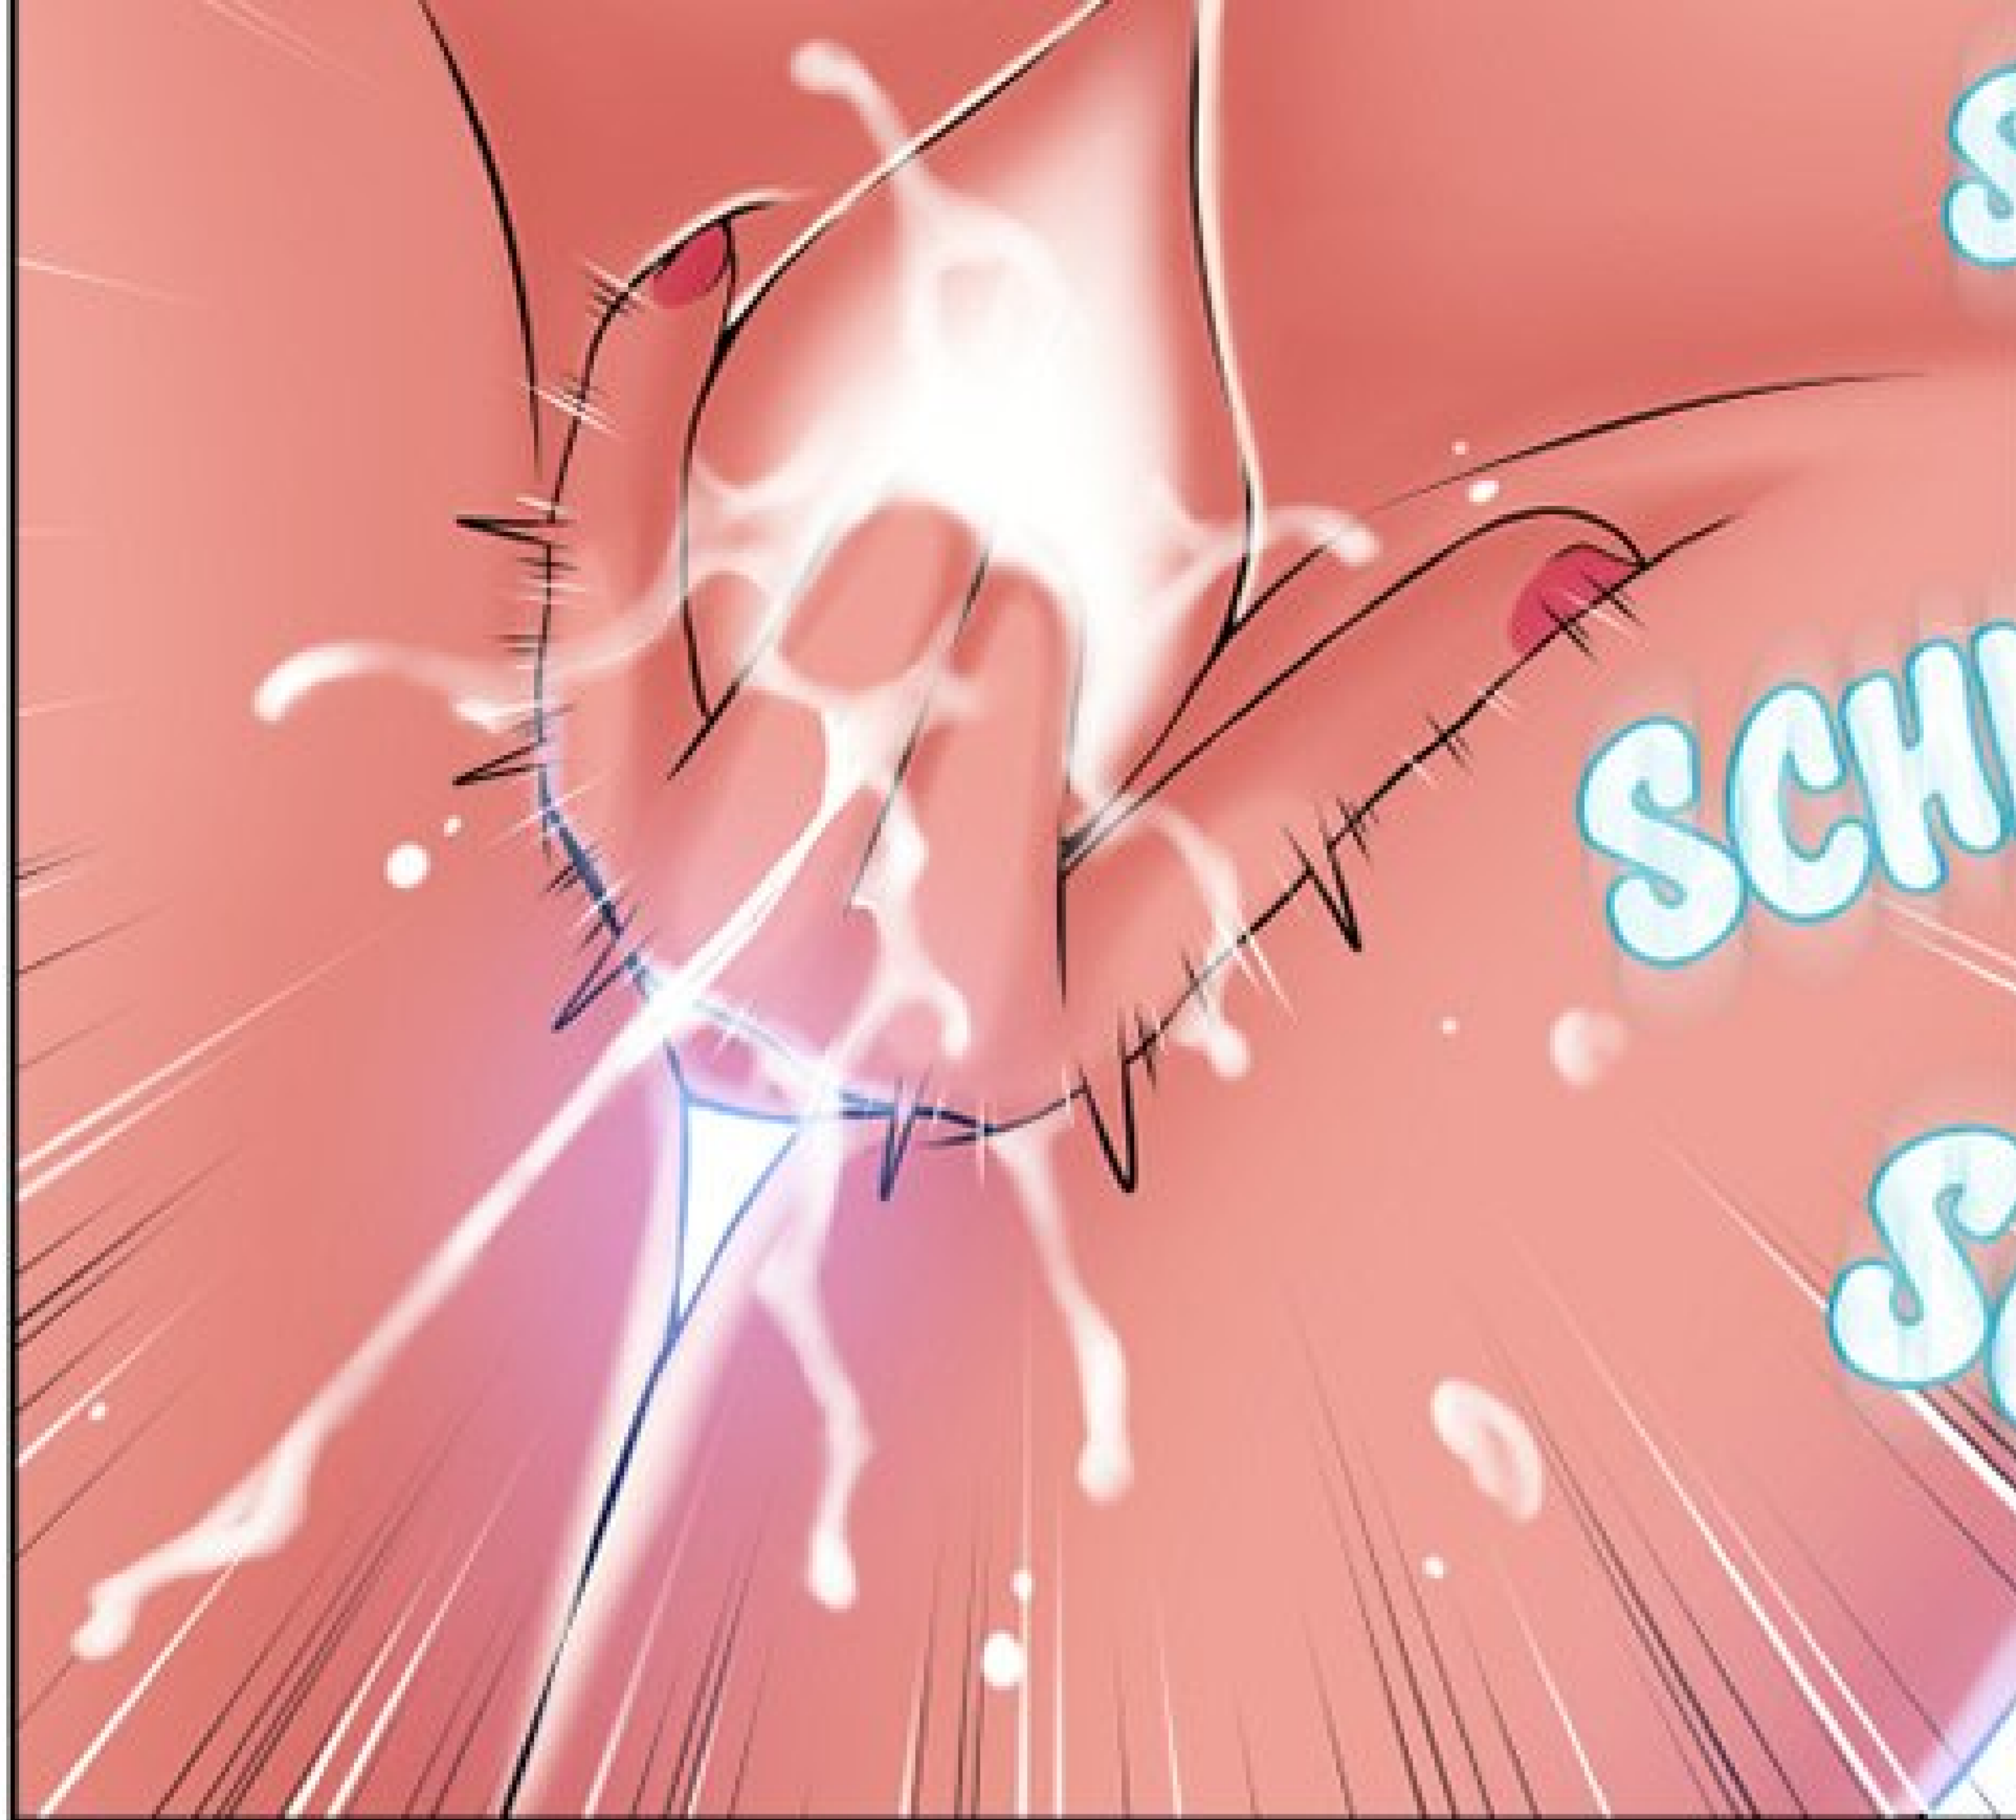

SCHLICK

SCHLICK

SCHLICK

HAAAA... JE DOIS
FAIRE QUELQUE CHOSE
POUR ME SAUVER