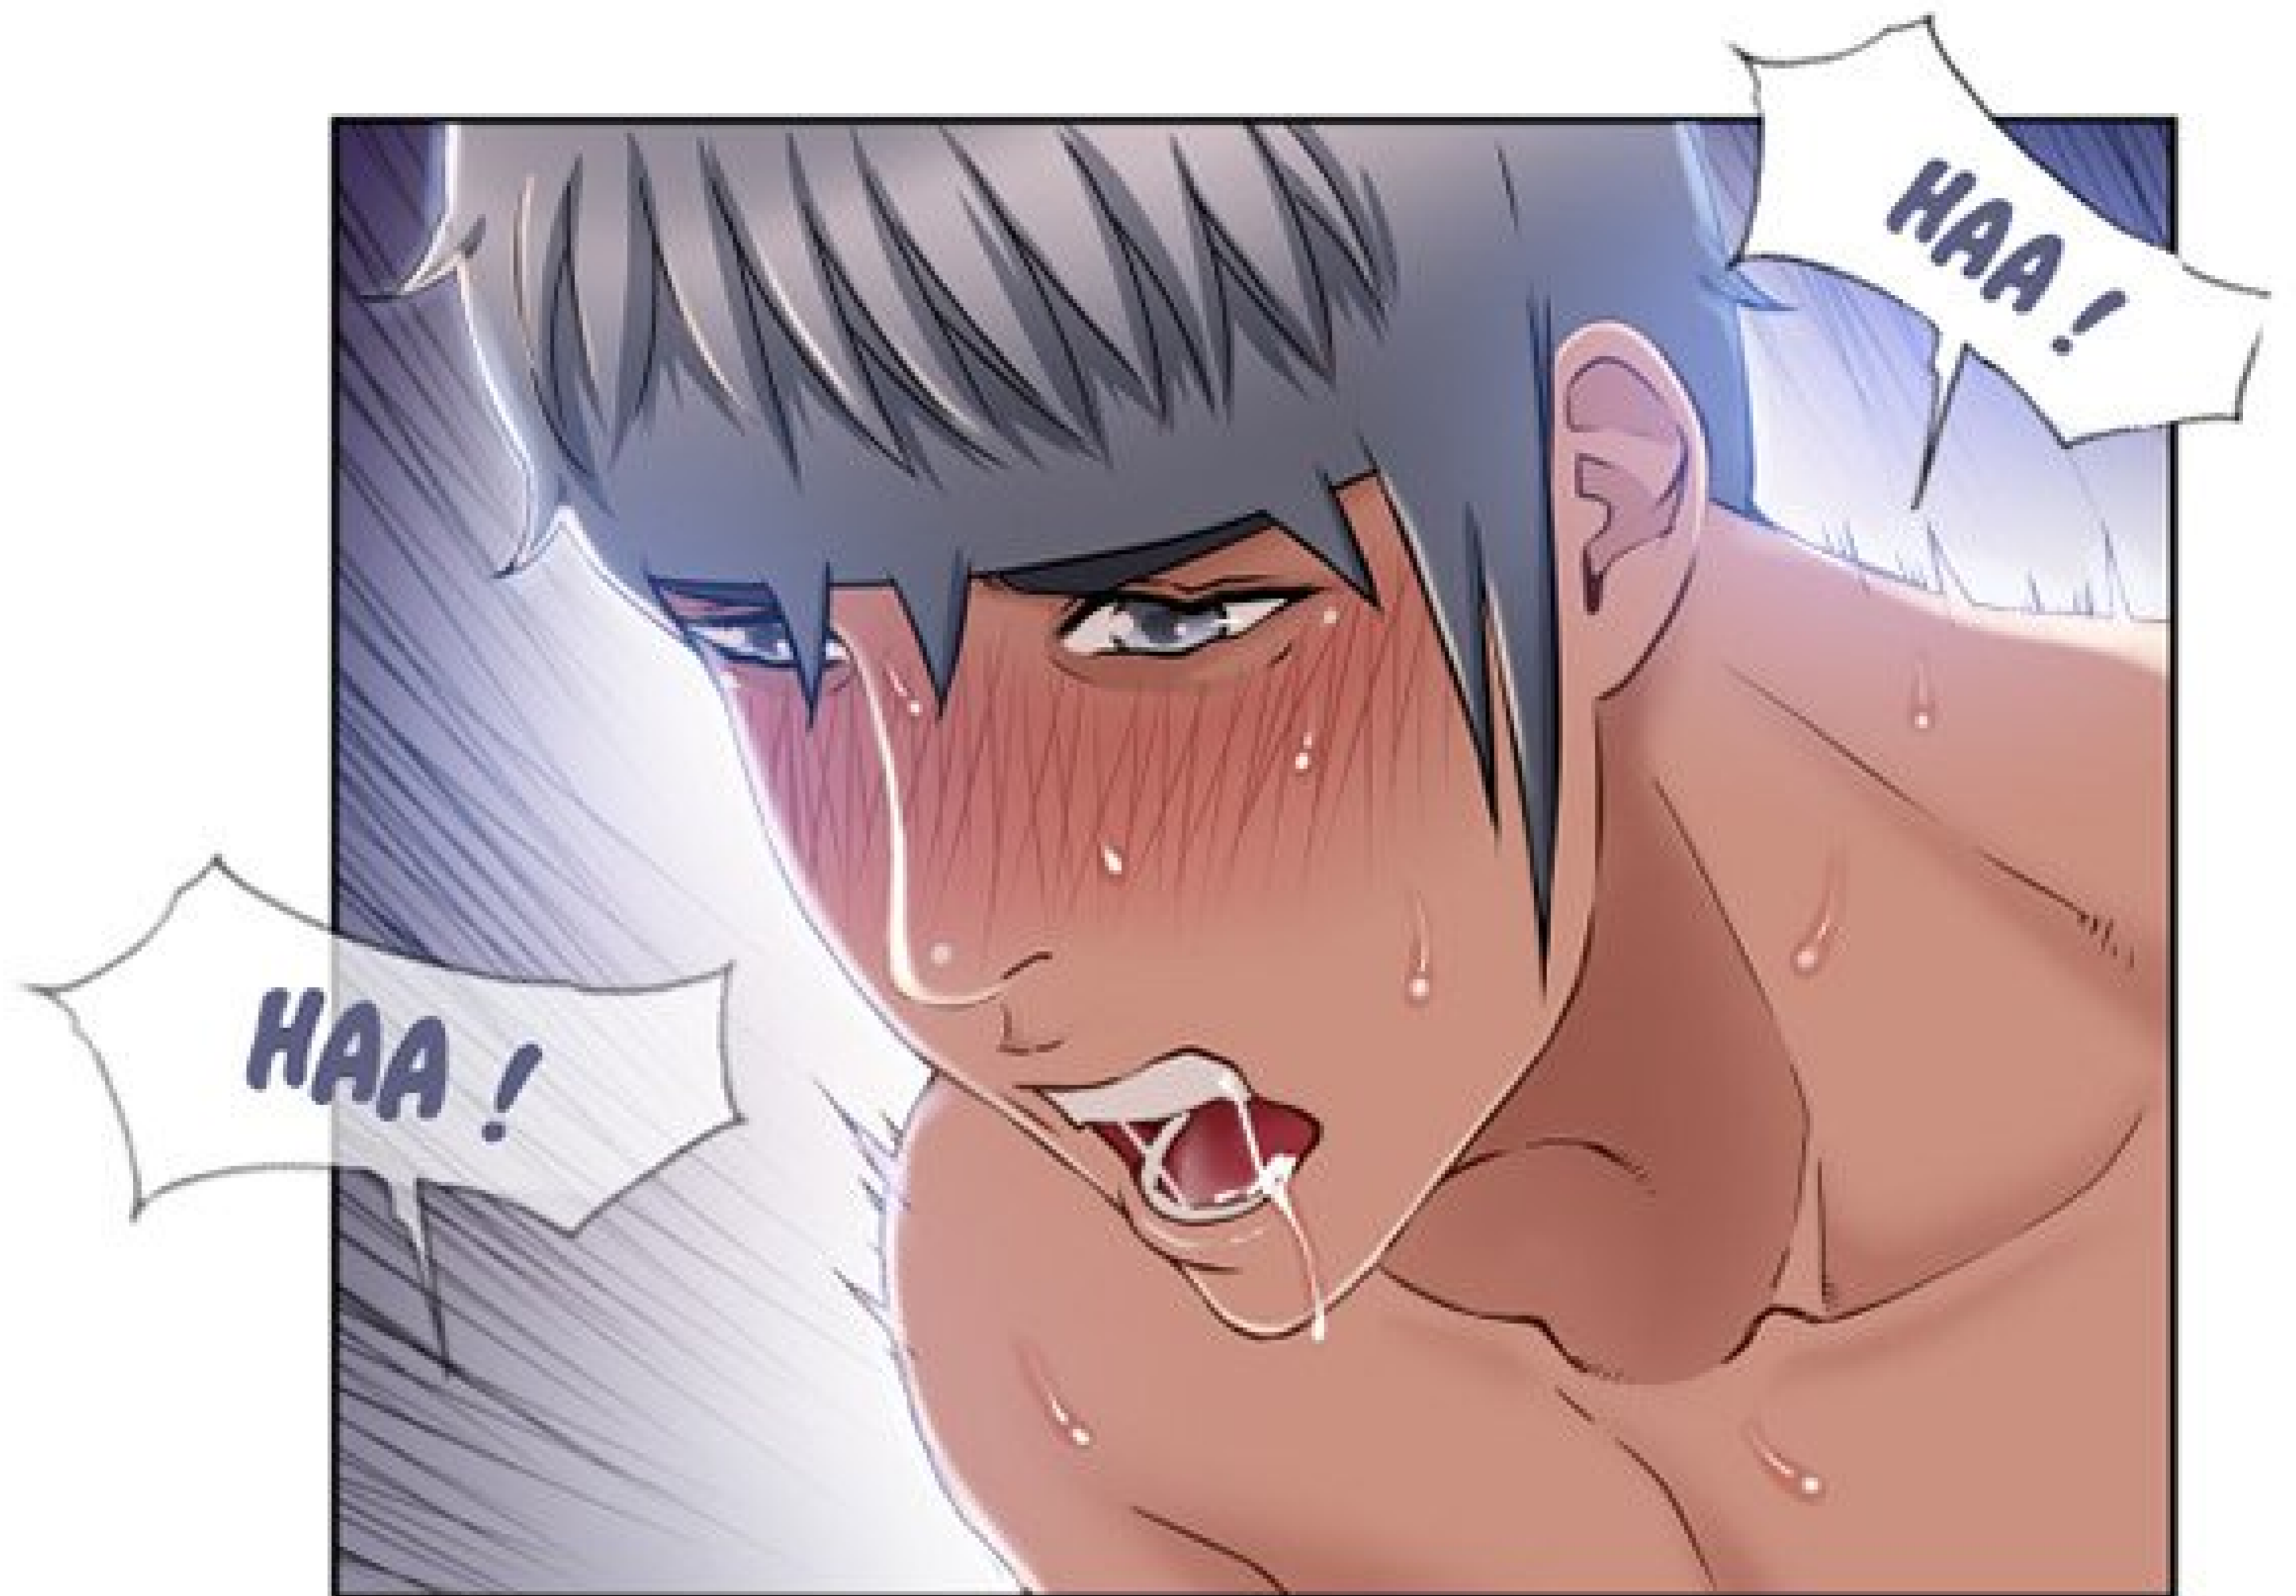

POURQUOI ÇA M'EXCITE
AUTANT ?!