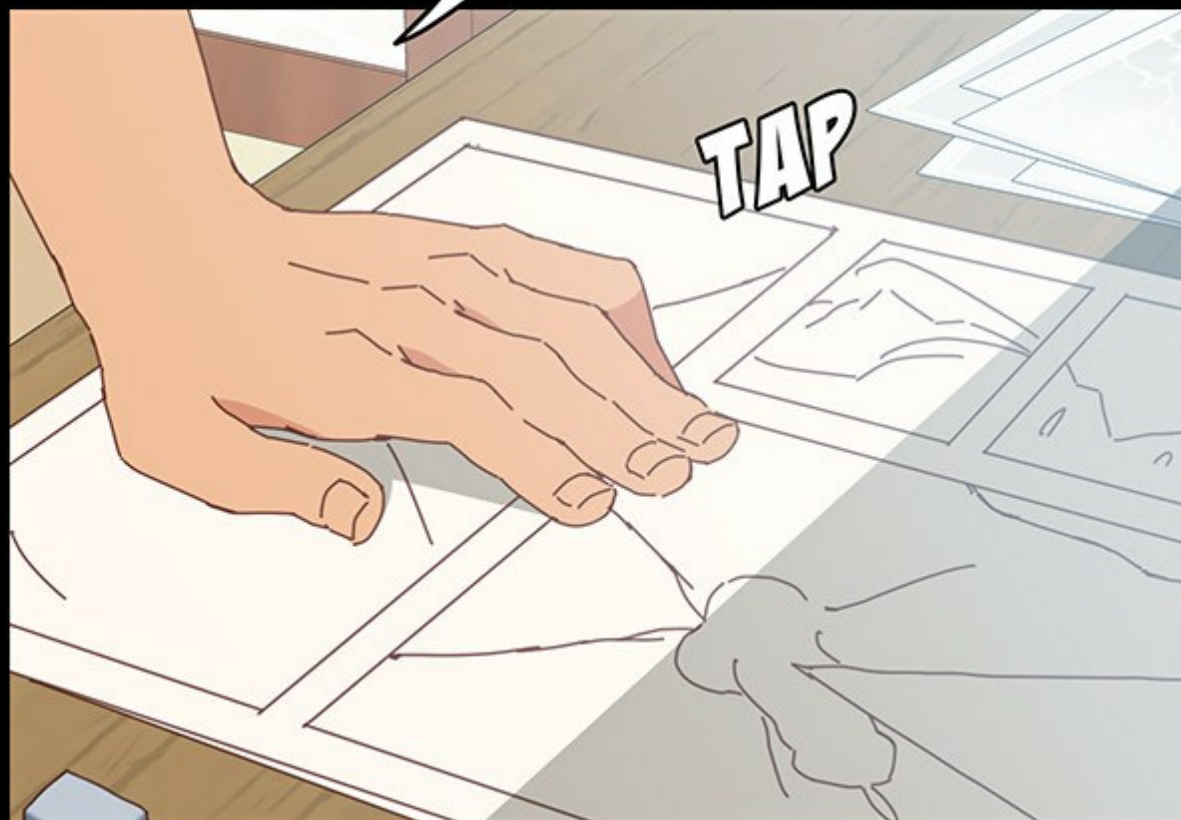

IL Y A UN PROBLÈME ?

D-DU TOUT...!

EN FAIT...

J'AI ARRACHÉ
LA PLANCHE DE M. LEE...
TOUT EST DE MA FAUTE.

HUM... DANS CE CAS...

NE VOUS INQUIÉTEZ
PAS. ON PEUT SIMPLEMENT
LE SCOTCHER.

A comic panel showing the back of two characters' heads. The character on the left has dark hair, and the character on the right has reddish-brown hair. A white speech bubble with a black outline is positioned between them, containing the text "LE SCOTCHER ?". The background is a simple, light-colored wall with a horizontal line suggesting a shelf or ledge.