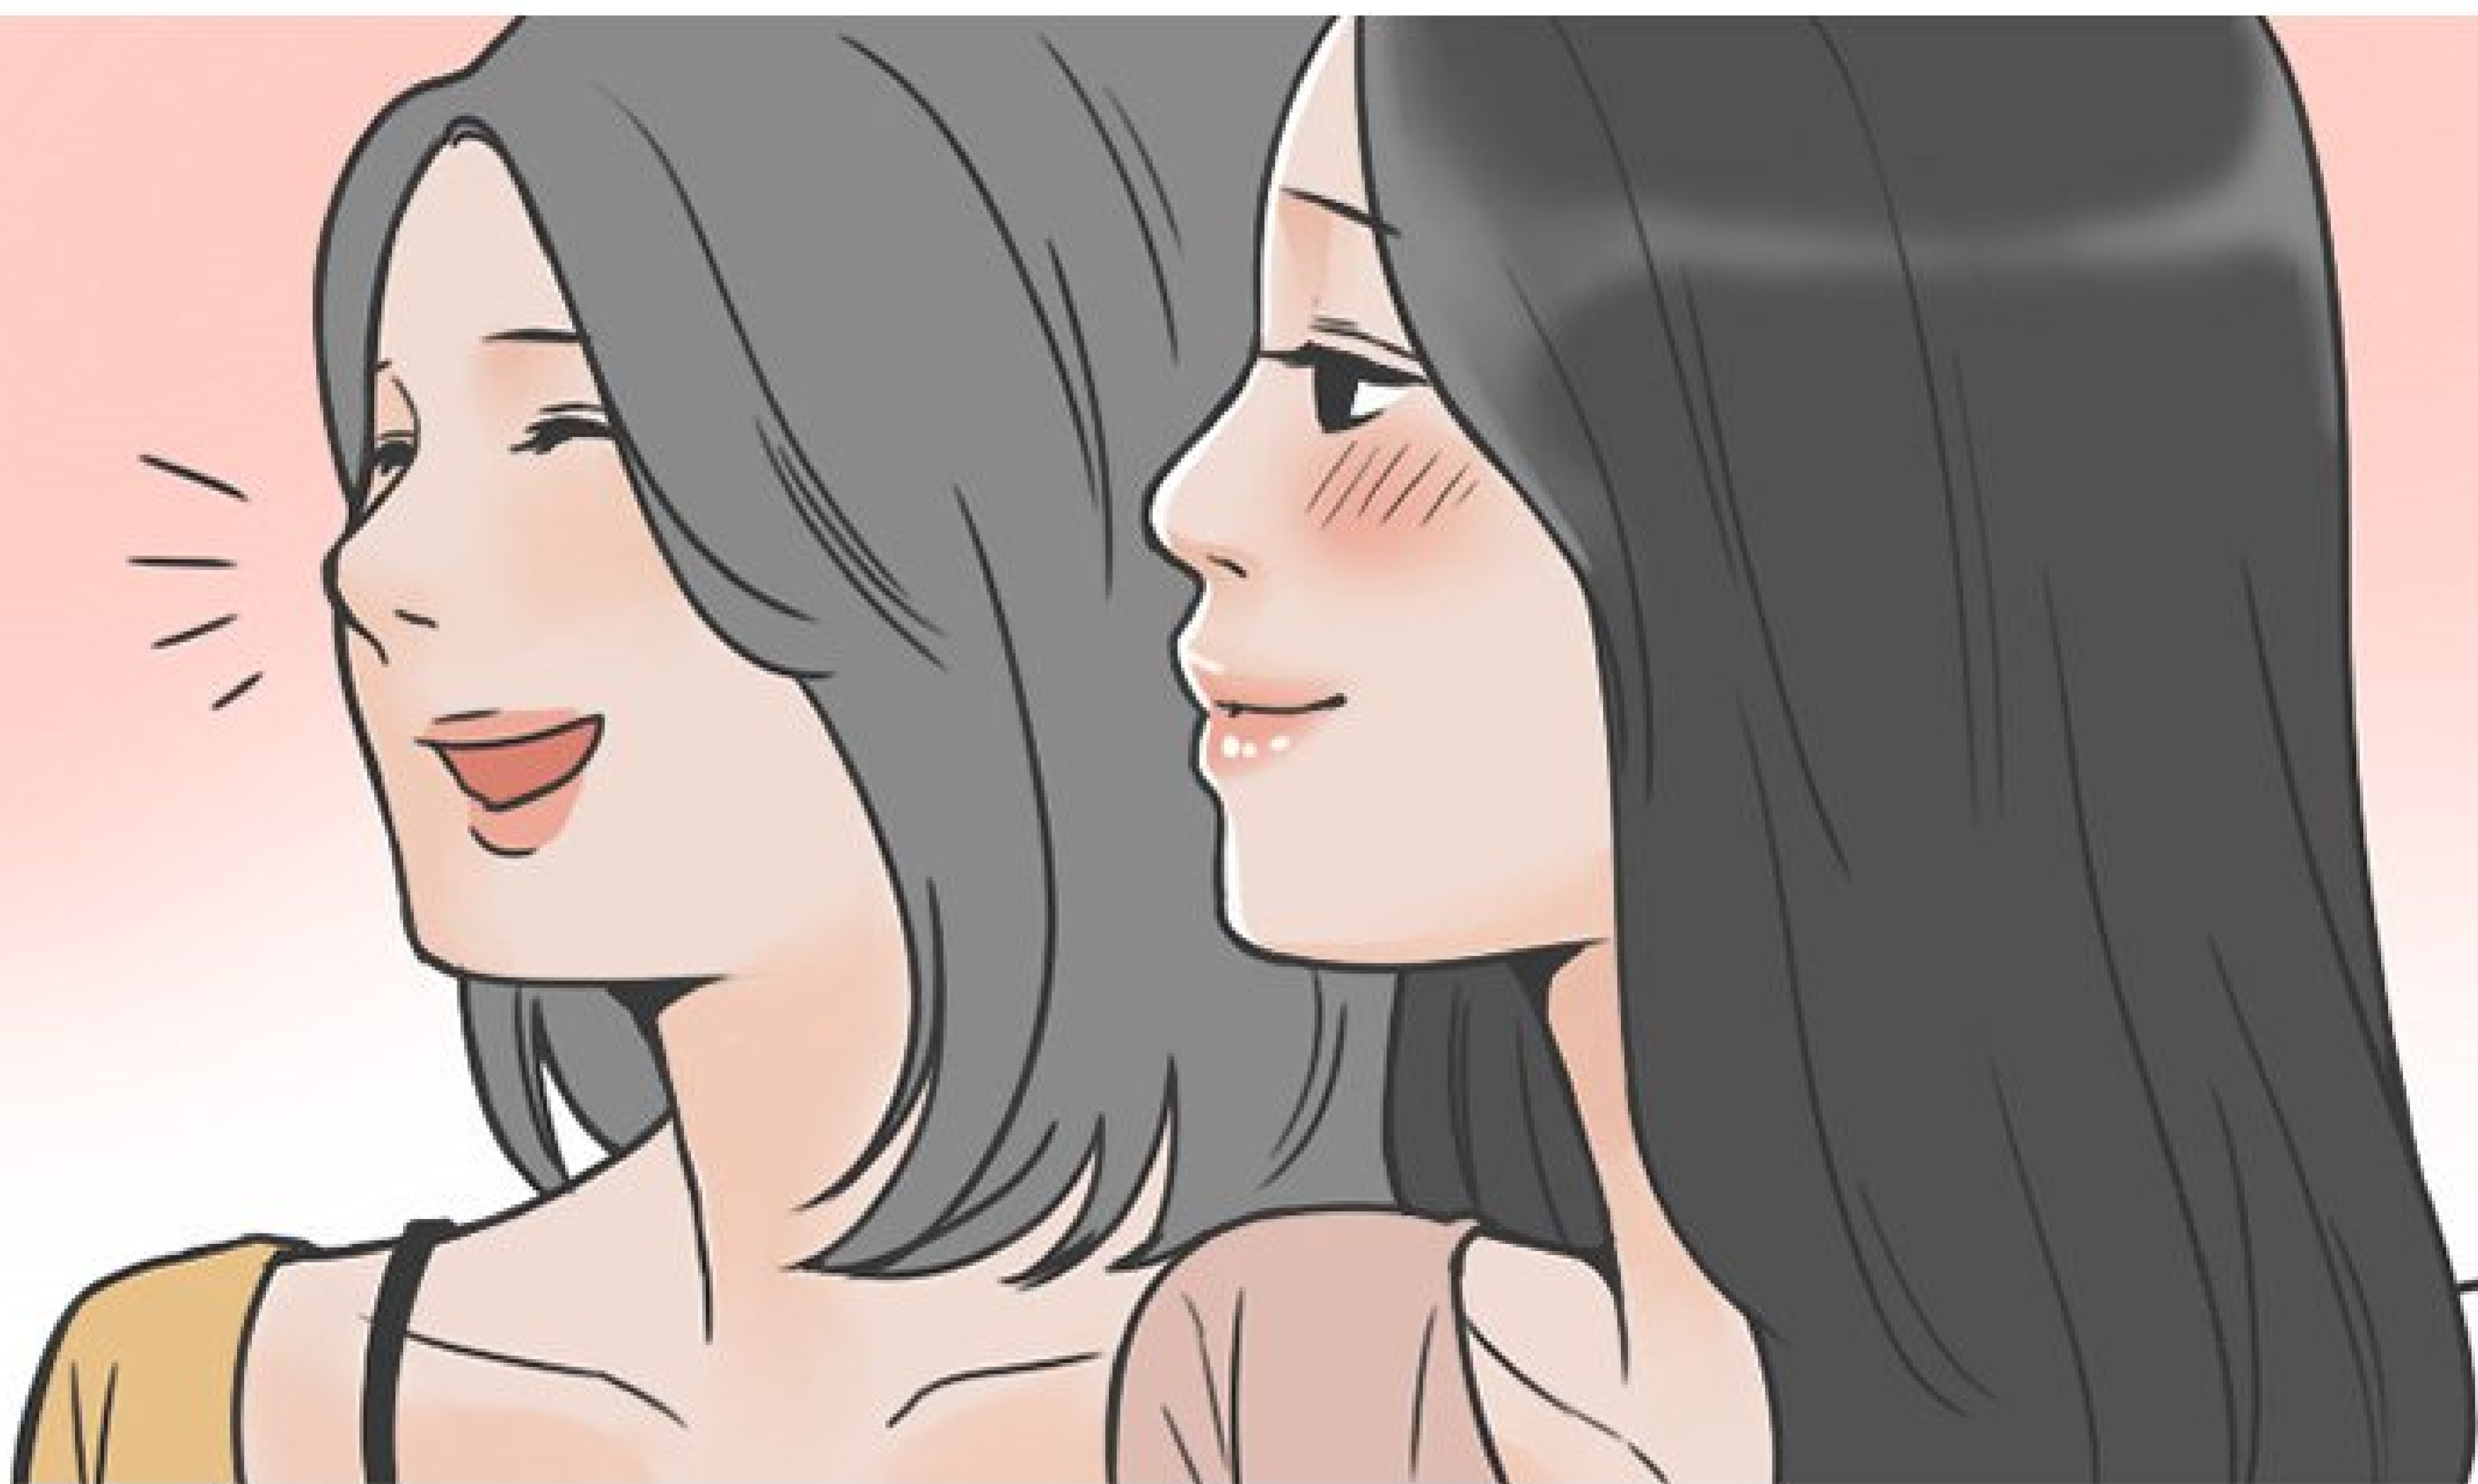

ELLE ÉTAIT TOUT À FAIT MON GENRE.