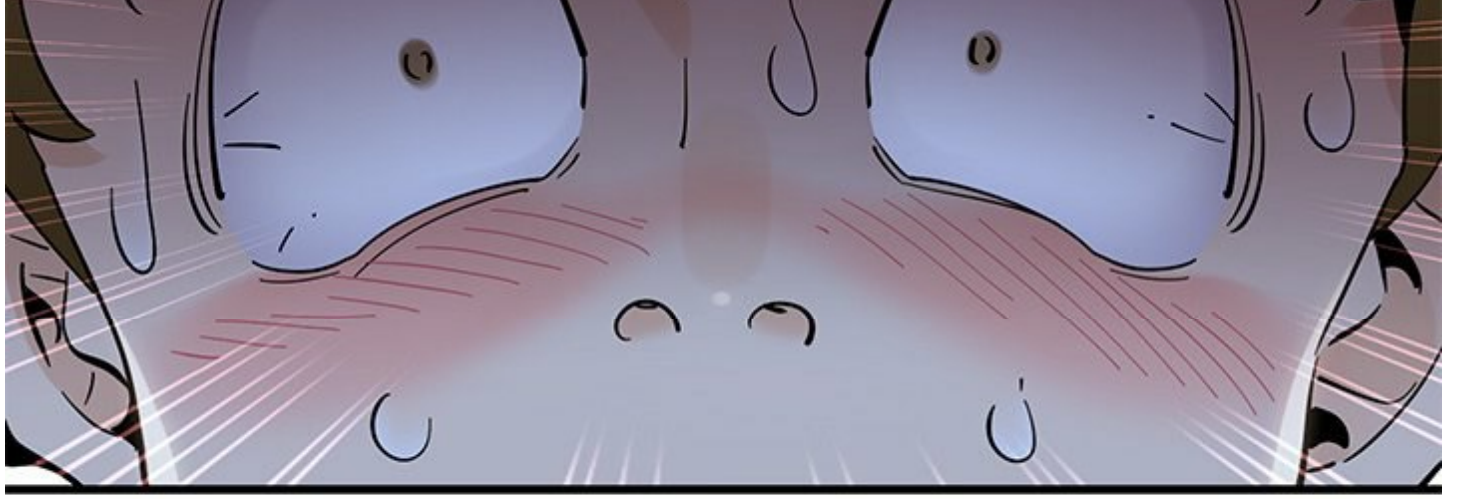

SLURP

 TOOMICS.com

**SLURP**

SLURP

A close-up illustration of a character's mouth and chin. The character is slurping a large amount of white milk. The milk is shown as a thick, white mass in the mouth, with a single drop falling from the chin. The character's skin is a light purple color. The background is a simple grey and purple gradient.

CROC

A circular speech bubble with a black outline and a white background. Inside the bubble, the word "CROC" is written in a bold, black, sans-serif font.

!

A close-up illustration of a character's face, showing a shocked or surprised expression. The character's eyes are wide open, and their mouth is slightly agape. The character's skin is a dark purple color. The background is a dark purple and brown gradient with some red and white lines suggesting motion or intensity.