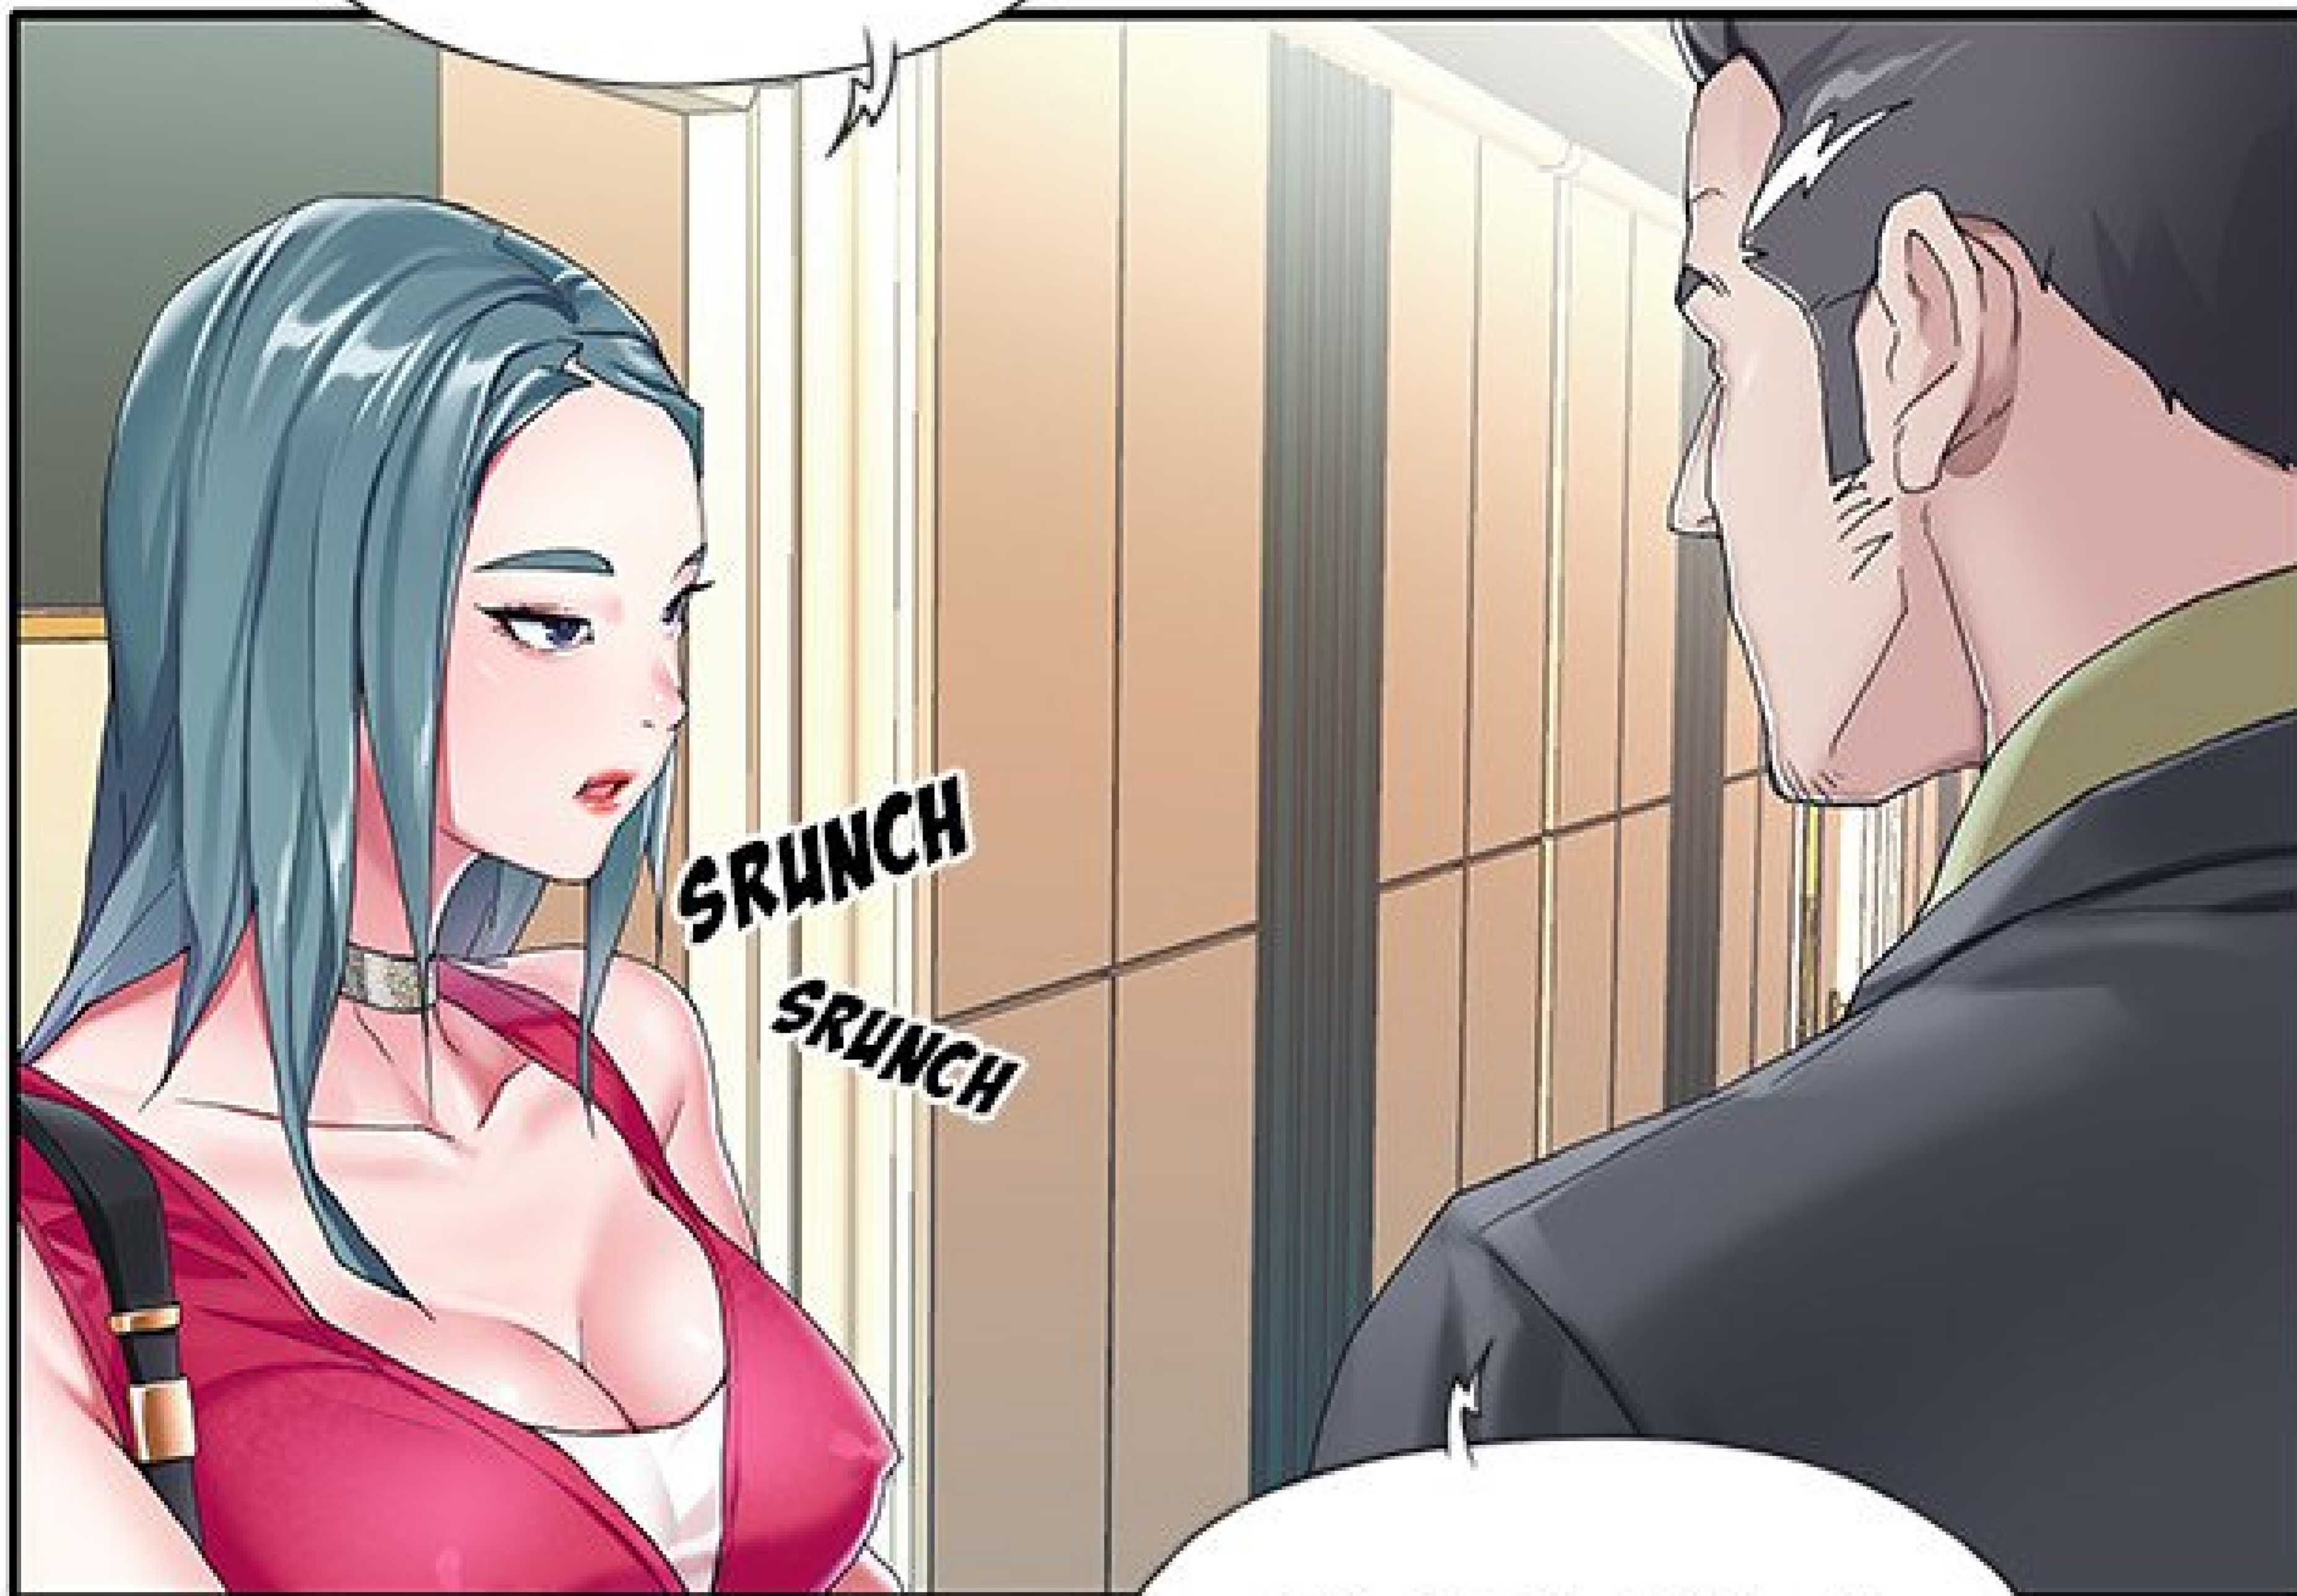

DONNEZ-MOI
LA CHANSON
DE TJ PUNKY.

SRUNCH
SRUNCH

NE SOIS PAS SI
CLUPIDE, SAM.
CONCENTRE-TOI
SUR TA DANSE.