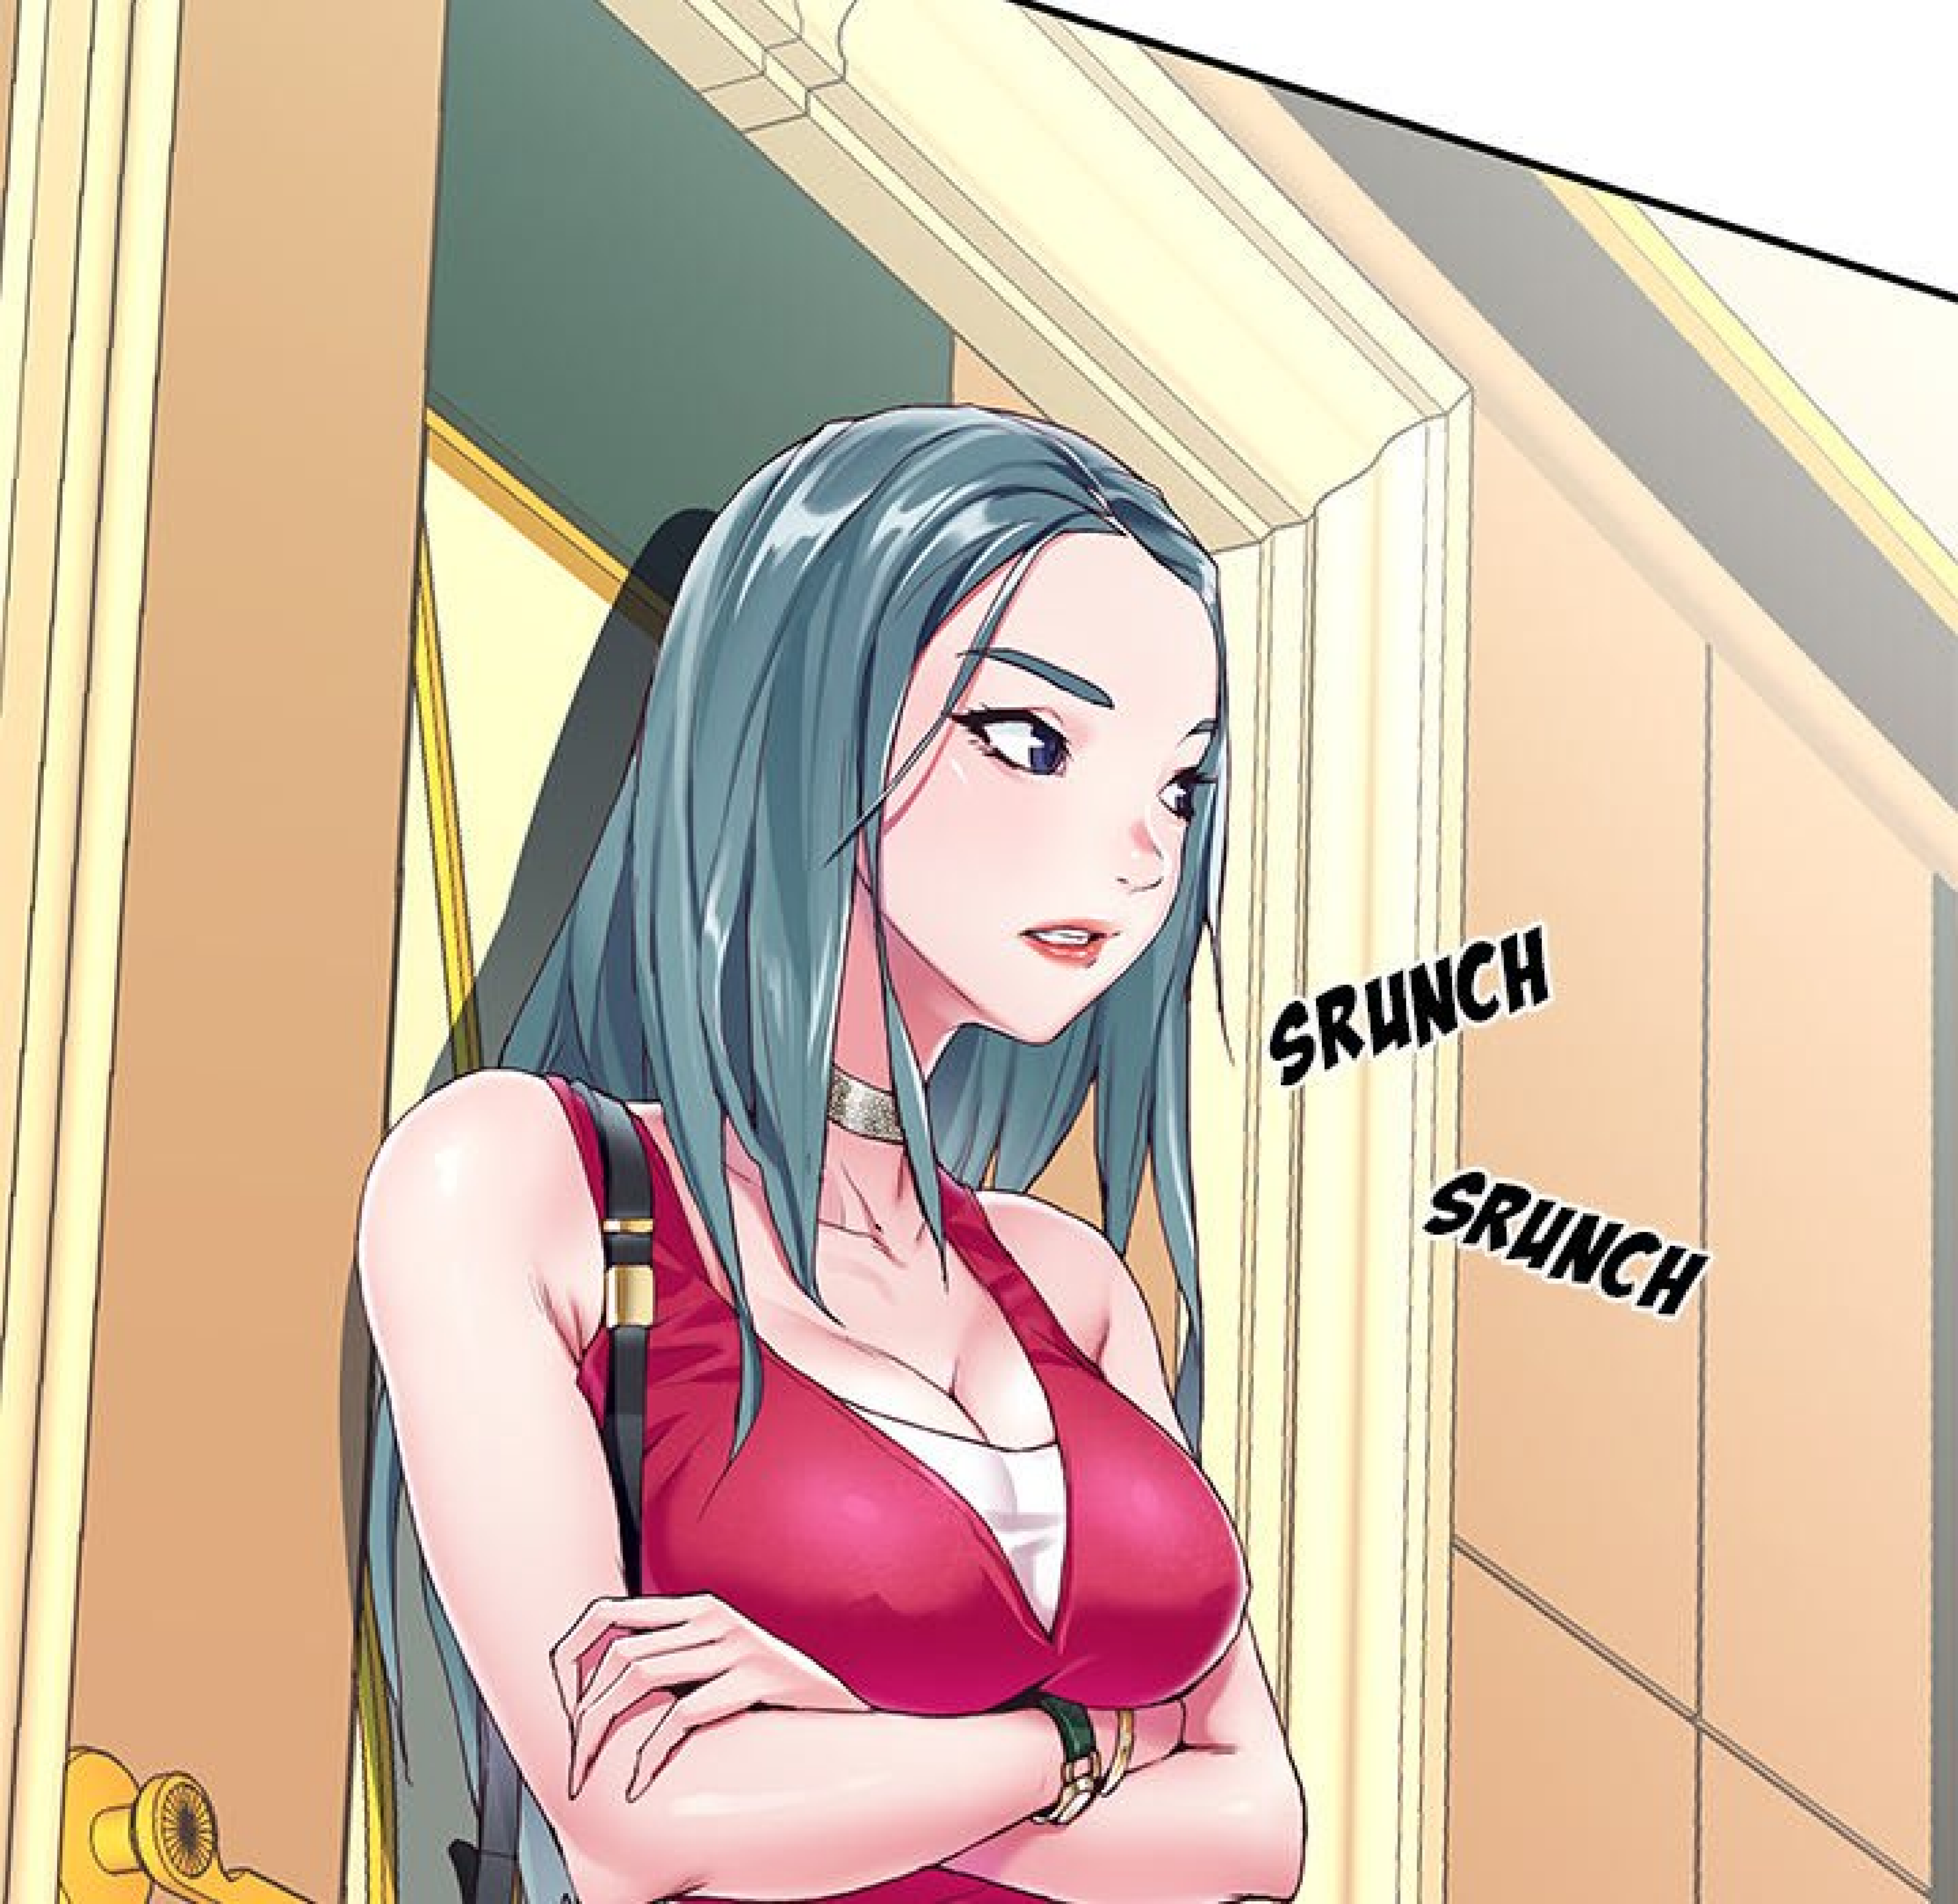

SRUNCH

SRUNCH