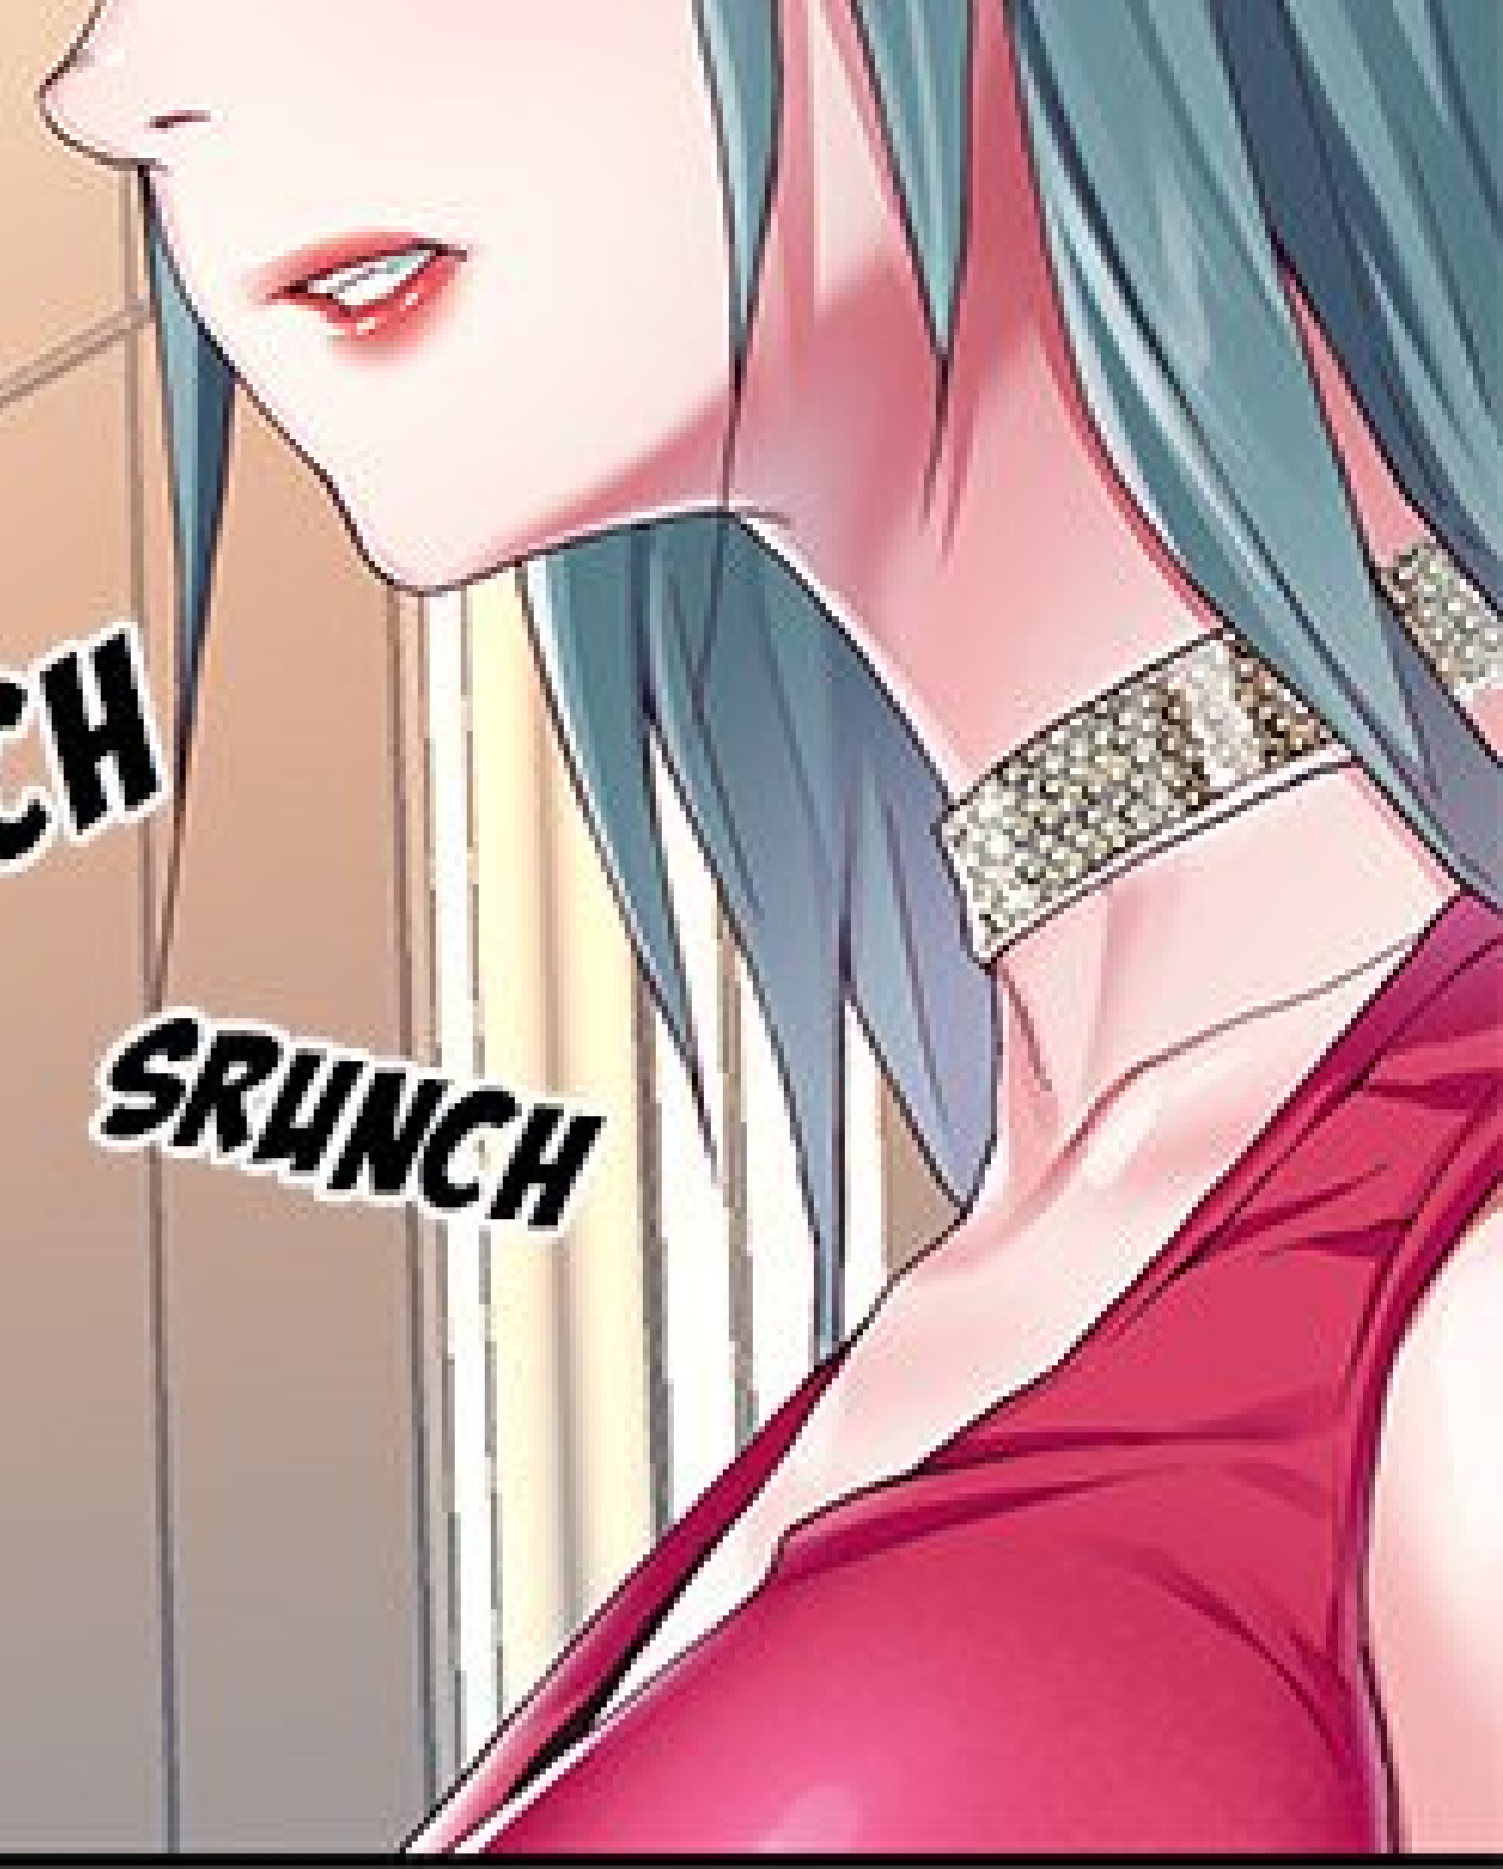

SRUNCH

SRUNCH