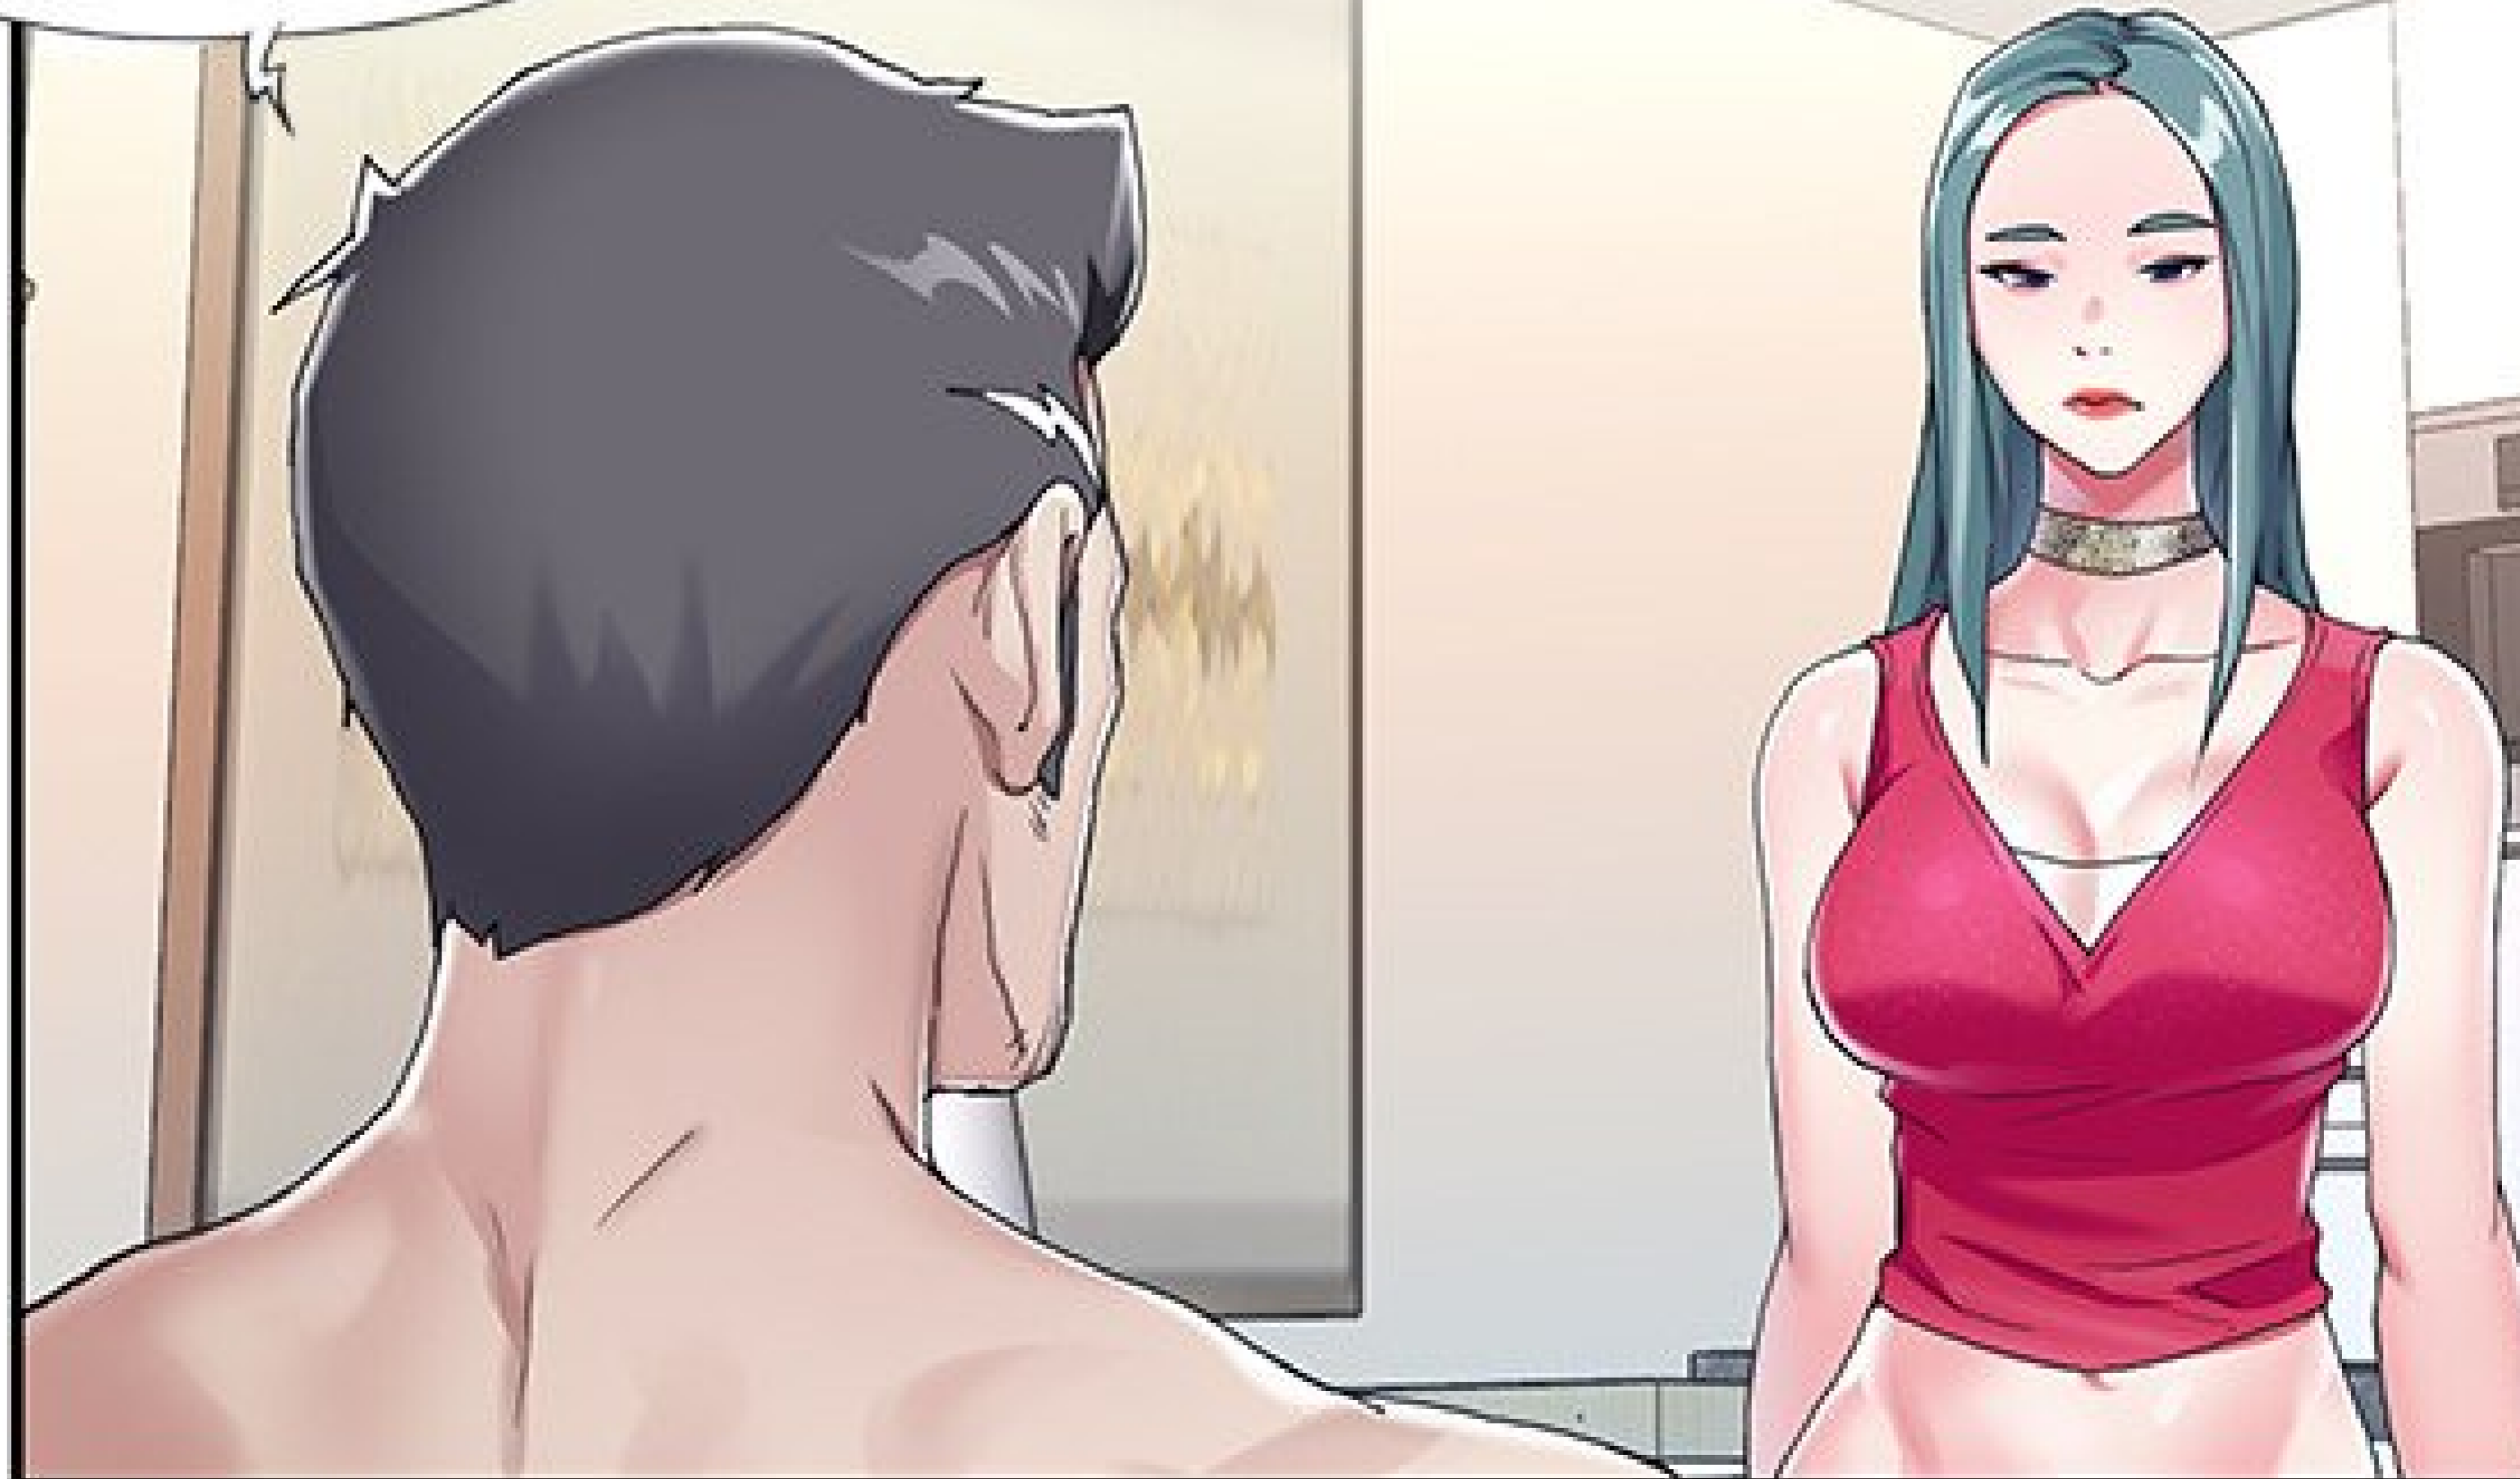

SI MON APPARENCE
NE SUFFIT PAS, ALORS
J'UTILISERAI MON
CORPS.

BON, C'ÉTAIT
PAS SI DUR ?

PAS SIVUK !

JE VAIS BIEN
EN PROFITER.

SLURP

TU ATTENDS
QUOI ? ALLEZ.

A comic book panel featuring a close-up of a man's face. He has dark hair, thick eyebrows, and a goatee. His expression is one of discomfort or embarrassment, with his eyes looking slightly away and his mouth slightly open. A speech bubble is positioned to the right of his head, containing the text "ENLÈVE TES VÊTEMENTS." in all caps. The background is a simple, light-colored wall with a grid pattern.