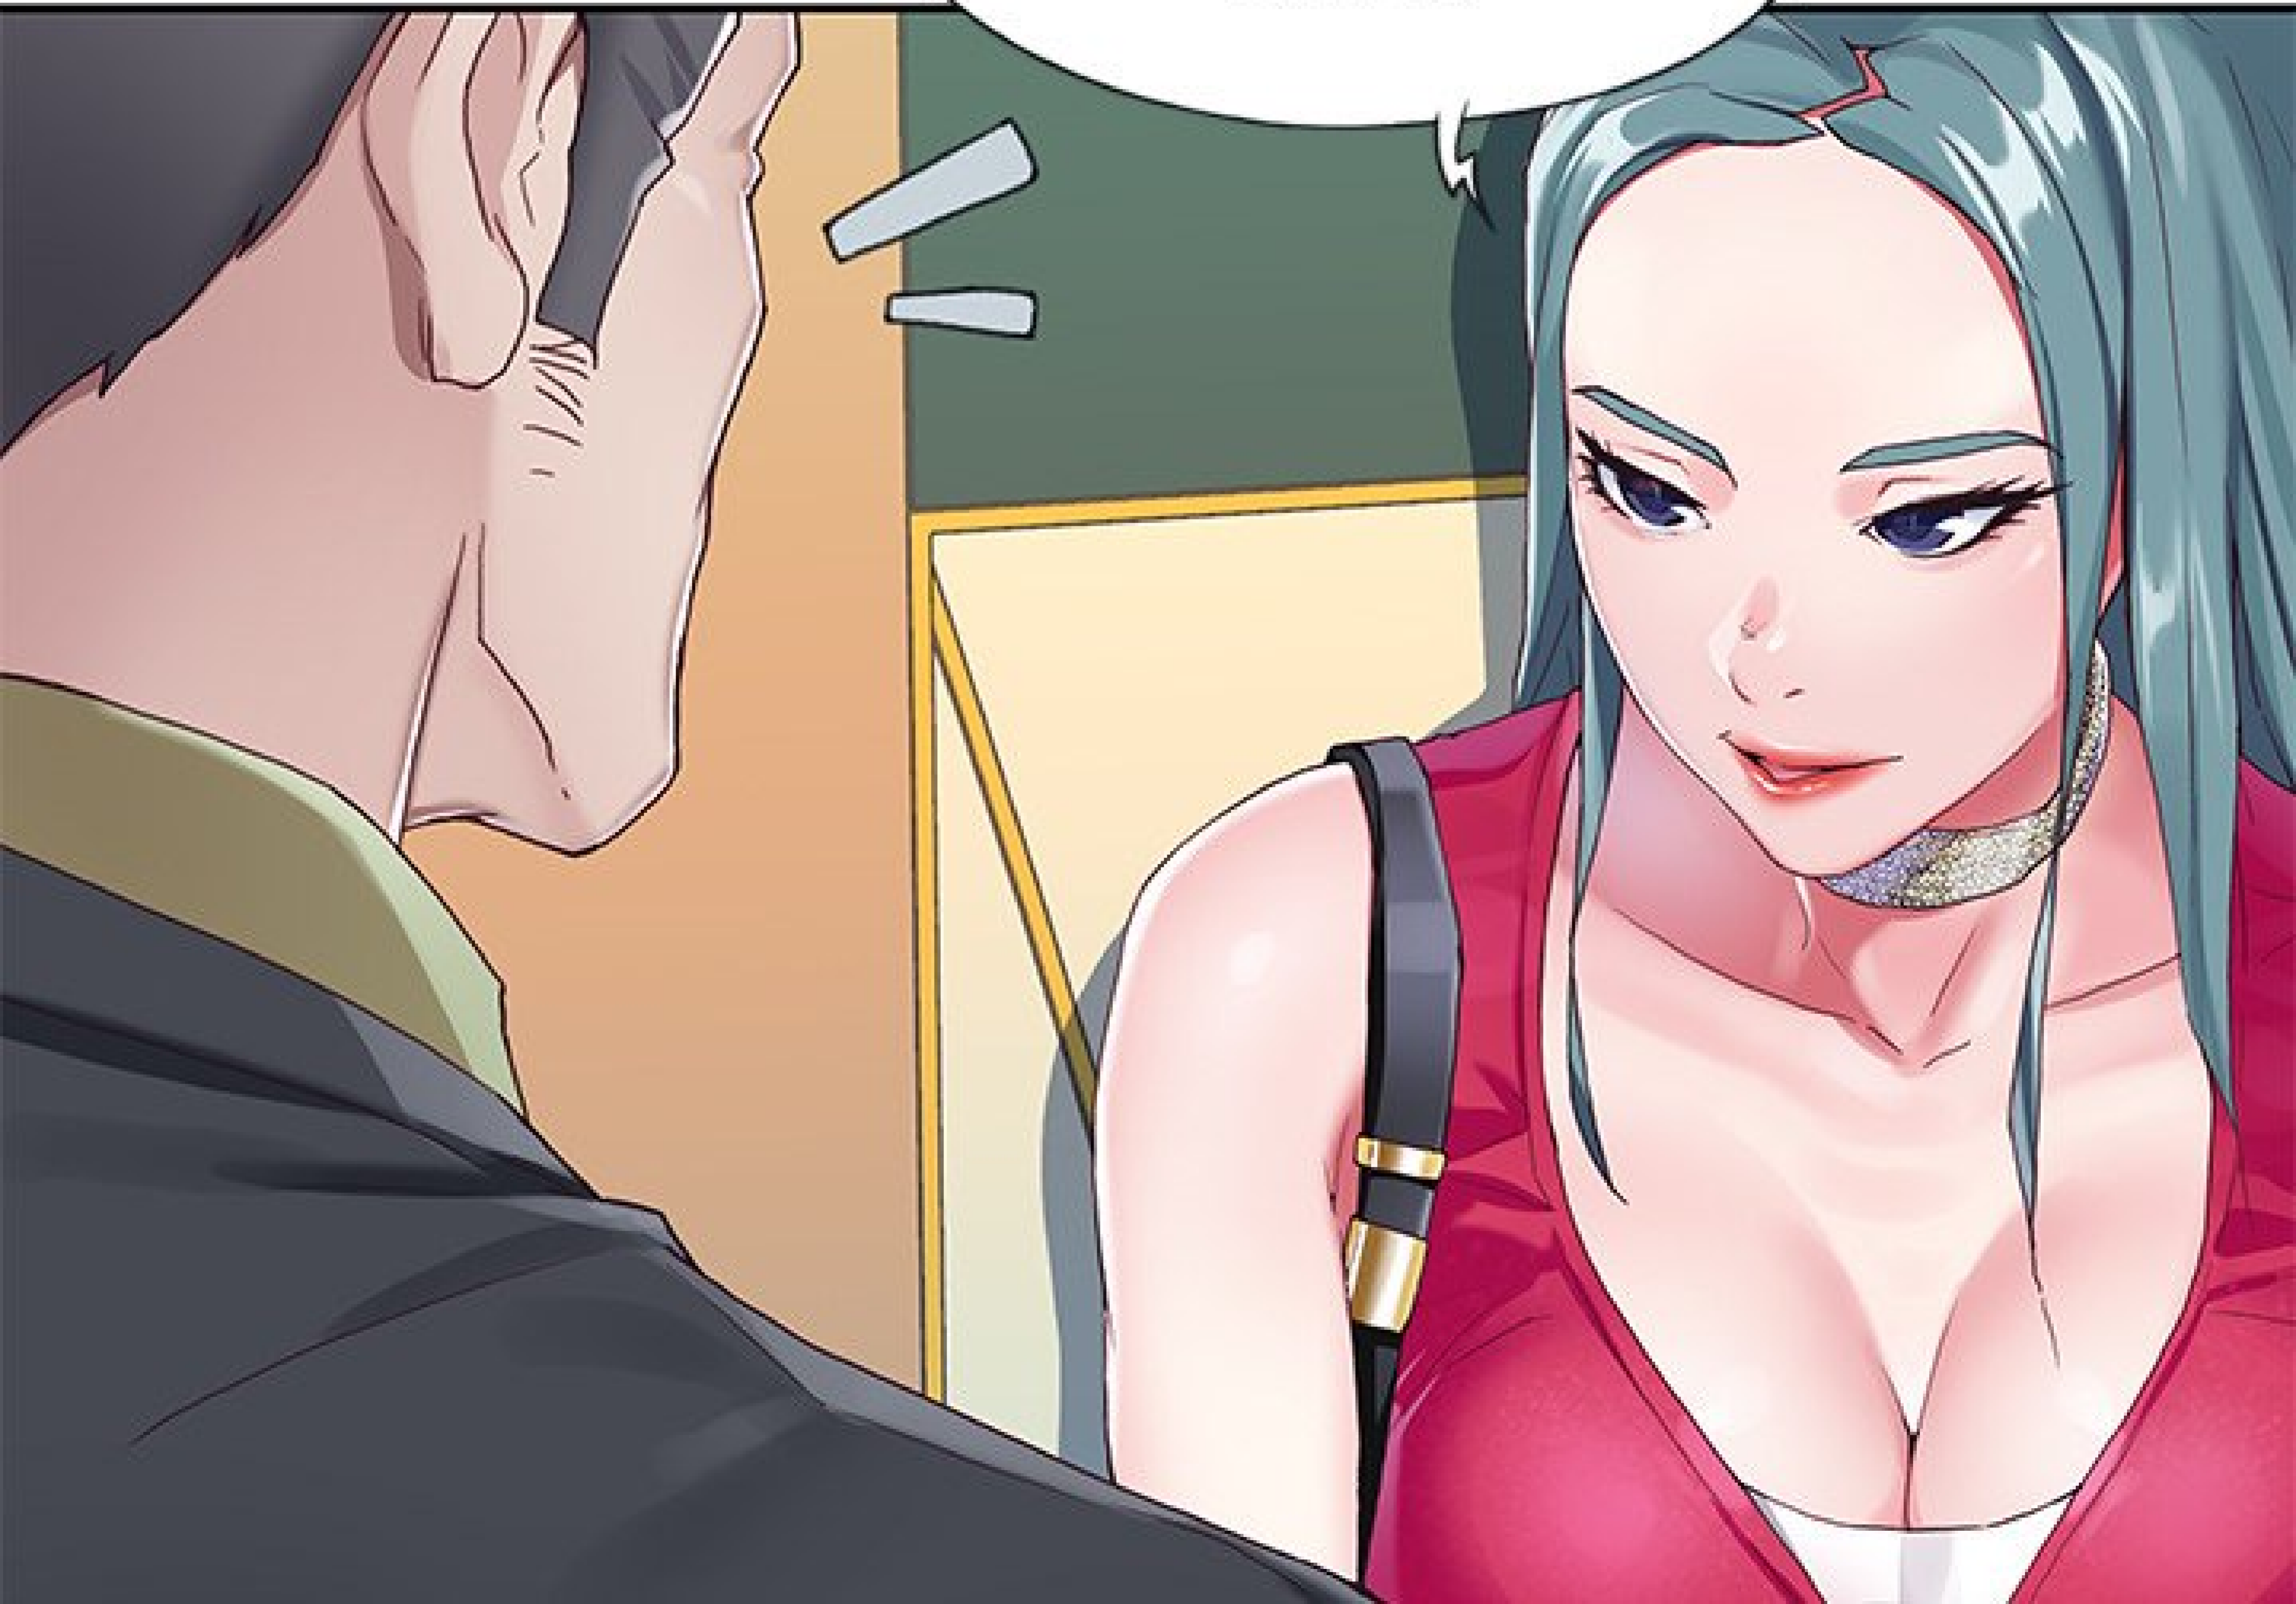

SI MON APPARENCE
NE SUFFIT PAS, ALORS
J'UTILISERAI MON
CORPS.

BON, C'ÉTAIT
PAS SI DUR ?

PAS SIVUK !

JE VAIS BIEN
EN PROFITER.

SLURP

TU ATTENDS
QUOI ? ALLEZ.

A comic book panel featuring a close-up of a man's face. He has dark hair, thick eyebrows, and a goatee. His expression is one of discomfort or embarrassment, with his eyes looking slightly away and his mouth slightly open. A speech bubble is positioned to the right of his head, containing the text "ENLÈVE TES VÊTEMENTS." in all caps. The background is a simple, light-colored wall with a grid pattern.