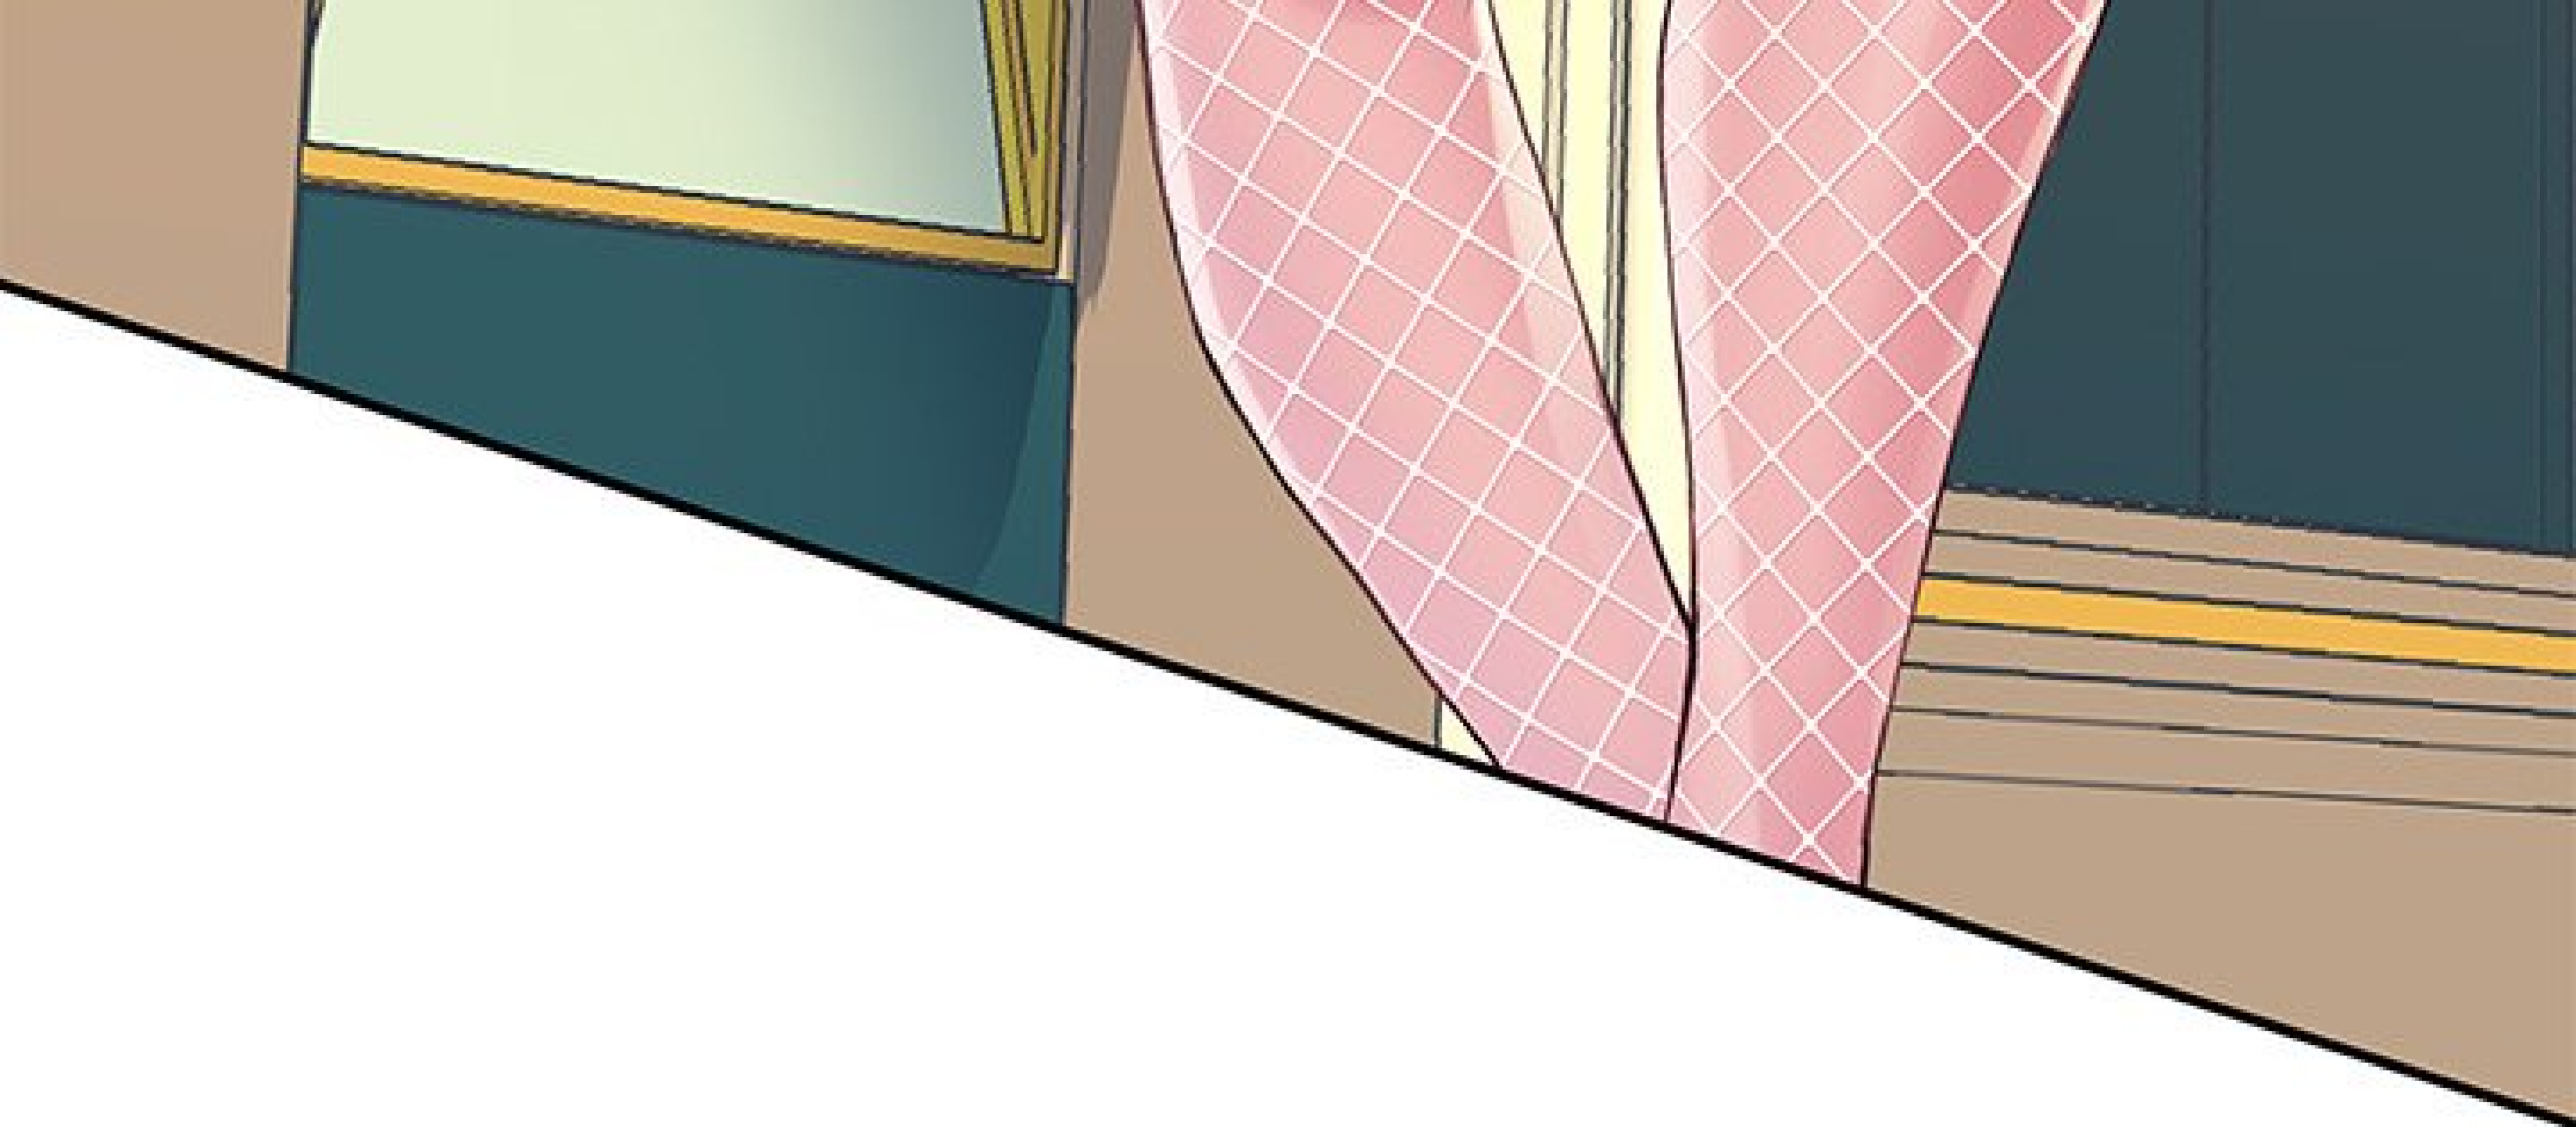

QU'EST-CE QUE
TU FAIS DEVANT
CHEZ MOI,
SALÉ