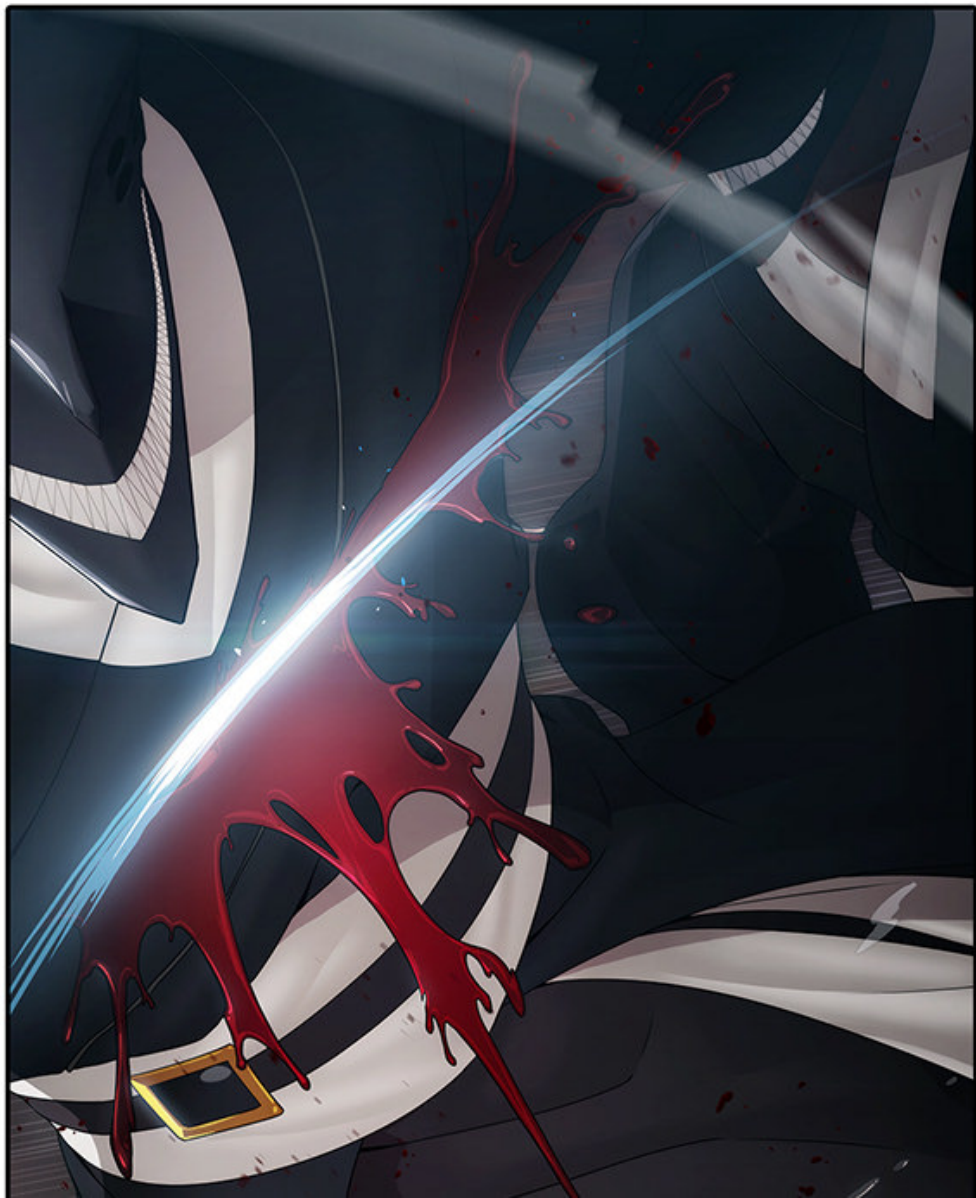

OHH...!
QUELLE BEAUTÉ !

VENEZ...
DESCENDEZ ME REJOINDRE !

GLISSE

GLISSE

OH, MAIS
VOTRE MAJESTÉ !

A close-up illustration of a pregnant woman's belly. The belly is the central focus, showing a navel and a small, faint red mark. To the right, a red curtain with vertical folds is visible. A pink speech bubble is positioned over the curtain. The overall style is soft and illustrative.

C'EST EMBARRASSANT

A woman with blonde hair is shown from the chest up, pulling open heavy red curtains. She is looking upwards with a determined expression. The background is a dark, ornate wall with intricate patterns. A large black speech bubble is centered in the upper half of the frame.

VOLIS VOULEZ VRAIMENT
ME FAIRE ATTENDRE ?!

A woman with blonde hair is suspended in the air by several thick red ribbons. She is wearing a dark red, strapless, form-fitting outfit that wraps around her torso and legs. Her body is illuminated from the side, creating strong highlights and deep shadows. The background is dark with faint, repeating geometric patterns. A black speech bubble is positioned in the upper right quadrant of the image.

GAMAH

IL N'Y A PAS DE TEMPS
À PERDRE !

HÉ HÉ

SLASH

SWOOSH

HIGH

A dark, cracked stone floor with glowing blue energy beams and a speech bubble. The floor is composed of large, rectangular stone tiles with visible cracks and some debris. Two bright blue energy beams, resembling lightning or fire, strike the floor from the top corners. A speech bubble is located in the bottom right corner, containing the text "ARRIÈRE, DÉMONS !".