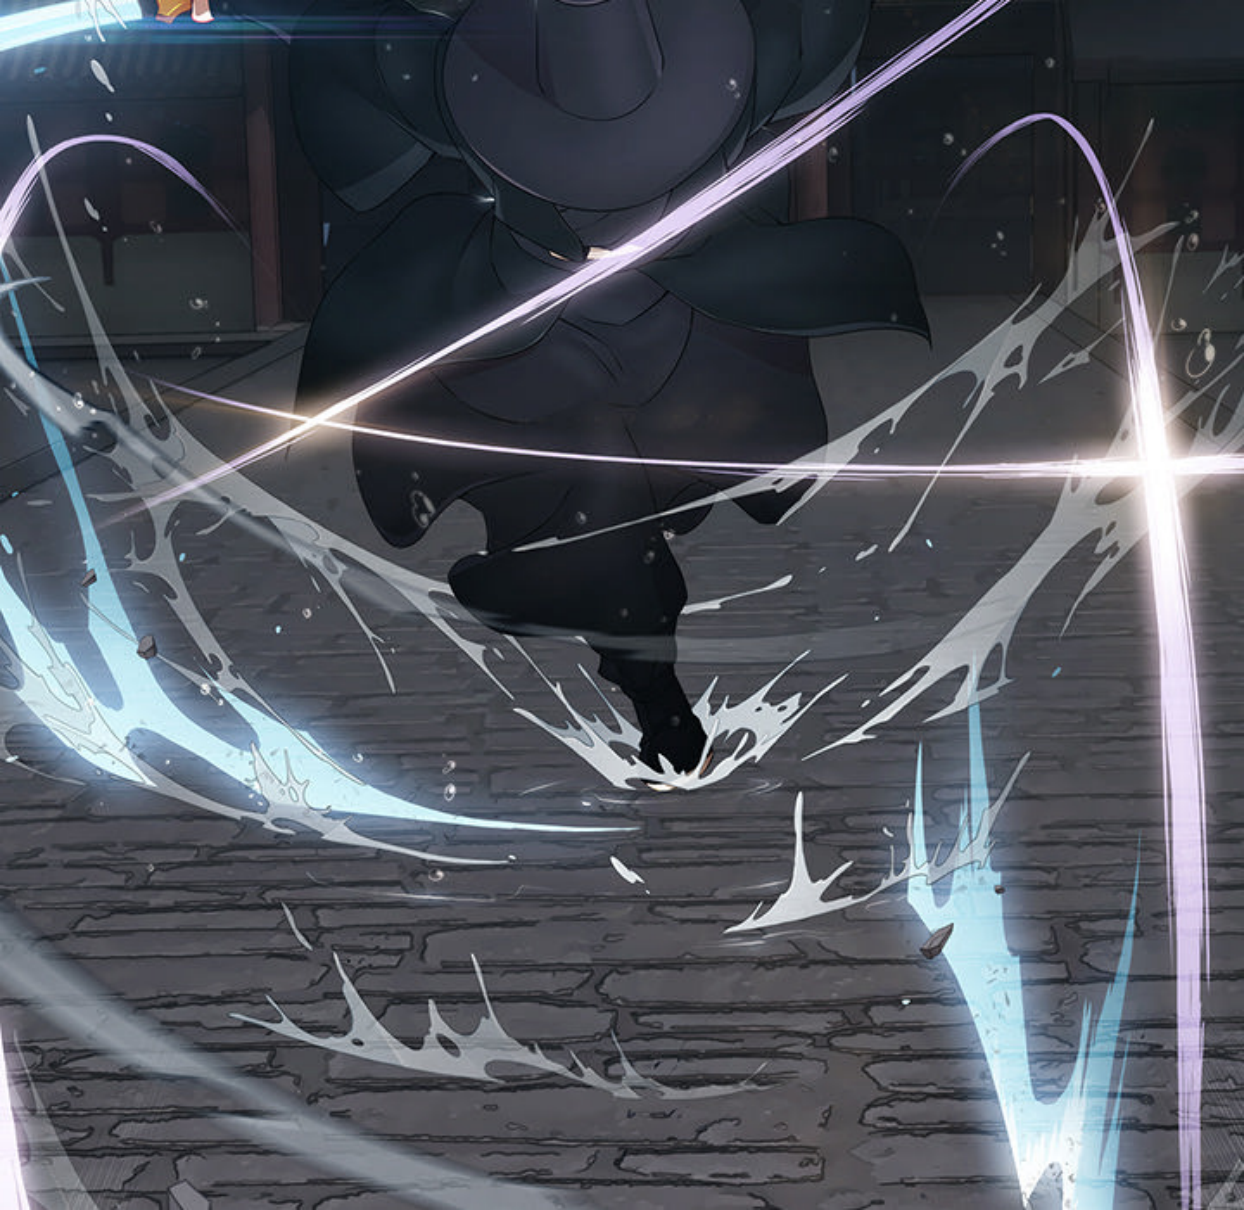

GAMAH

IL N'Y A PAS DE TEMPS
À PERDRE !

HÉ HÉ

SLASH

SWOOSH

HIGH

A dark, cracked stone floor with glowing blue energy beams and a speech bubble. The floor is composed of large, rectangular stone tiles with visible cracks and some debris. Two bright blue energy beams, resembling lightning or fire, strike the floor from the top corners. A speech bubble is located in the bottom right corner, containing the text "ARRIÈRE, DÉMONS !".