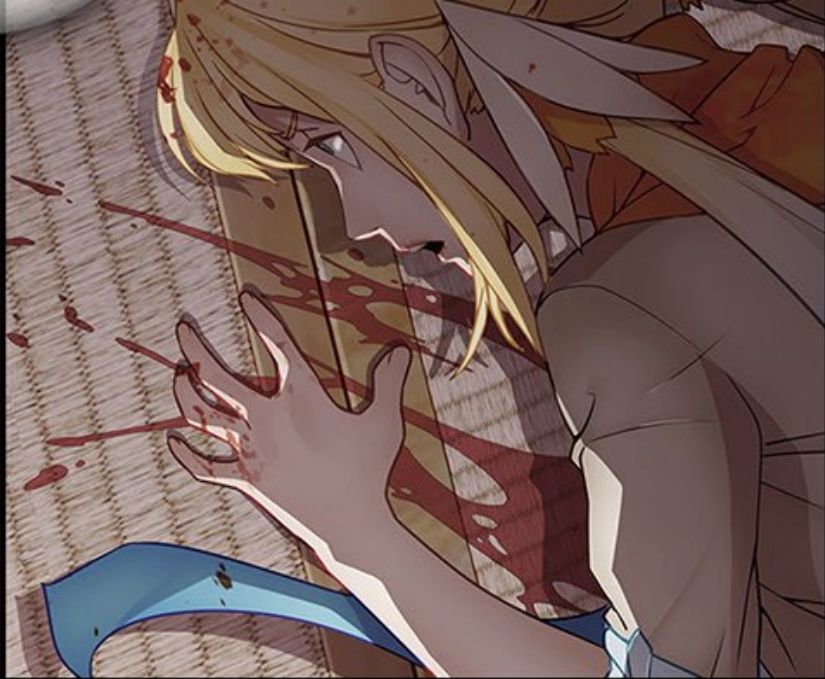

MAIS...

ARGH !

AAH... UGH...

HÉHÉHÉ...

A close-up illustration of a man's face in profile, looking slightly downwards. He has dark hair and a serious expression. His right eye is severely injured, with a bright red, glowing orb and a stream of dark red blood dripping down his cheek. There are also blood splatters on his chin and neck. He is wearing a dark, collared shirt. A large, dark speech bubble is positioned in the lower-left foreground, containing white text. The background is a warm, blurred indoor setting with a light source on the right.

TU PENSAS VRAIMENT
ÊTRE L'ÉGALE DE MA FAMILLE ?

TOI AUSSI TU L'AS AIDÉE,
SALOPE IGNORANTE !

AAAH !

ENFOIRÉ...

TU N'AS PAS PEUR
DES DIEUX ?!

M-MAMAN...

LA FERME,
SALE PUTE !

LÂCHE-MOI !

ARRÊTE...!

AAH !

M-MAMAN...

BAM

LA FAMILLE DE NEIGE NOIRE DÉSIRAIT
LE POUVOIR DU ROI DRAGON NOIR ALORS
ILS L'ONT VOLÉ APRÈS AVOIR TUÉ MA FAMILLE...

INMYUNG M'A RECLEILLIE
APRÈS MA MORT TRAGIQUE.

GAMIN !

JE SUIS DE RETOUR !

JE SUIS LA CHEF ACTUELLE
DU CLAN DES SHAMANS.

NEIGE NOIRE

A close-up comic panel showing a character's face. The character has long, dark red hair and a purple eye. The background is filled with vertical motion lines, suggesting a moment of high tension or shock. A speech bubble is positioned above the character's head.