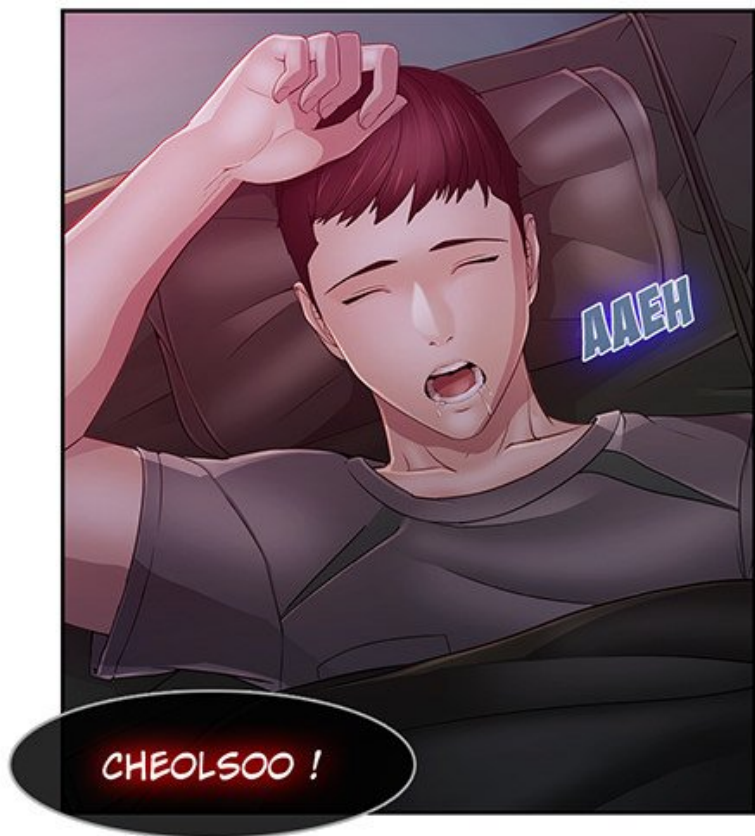

AïE !

Le rêve
du papillon

胡蝶之夢 EP.14

ARMÉE

DE CORÉE
DU SUD

A close-up illustration of a woman with dark hair, her mouth wide open in a shout. She is wearing a grey t-shirt. A bright yellow light emanates from the bottom right of the frame. A black speech bubble is positioned to the left of her chest.

CHEOLSOO !

HEIN ? UNE VOIX
FÉMININE ?

TU ES RÉVEILLÉ, M.
LE SOLDAT

A woman with long, wavy brown hair is shown from the chest up, looking towards the left with a slightly concerned expression. She is in a closet, with a wooden hanger and a red garment hanging above her. The background is a warm, orange glow, suggesting a sunset or sunrise. A ghostly figure is visible in the background, and there are sound effects and a speech bubble indicating a ghostly presence.