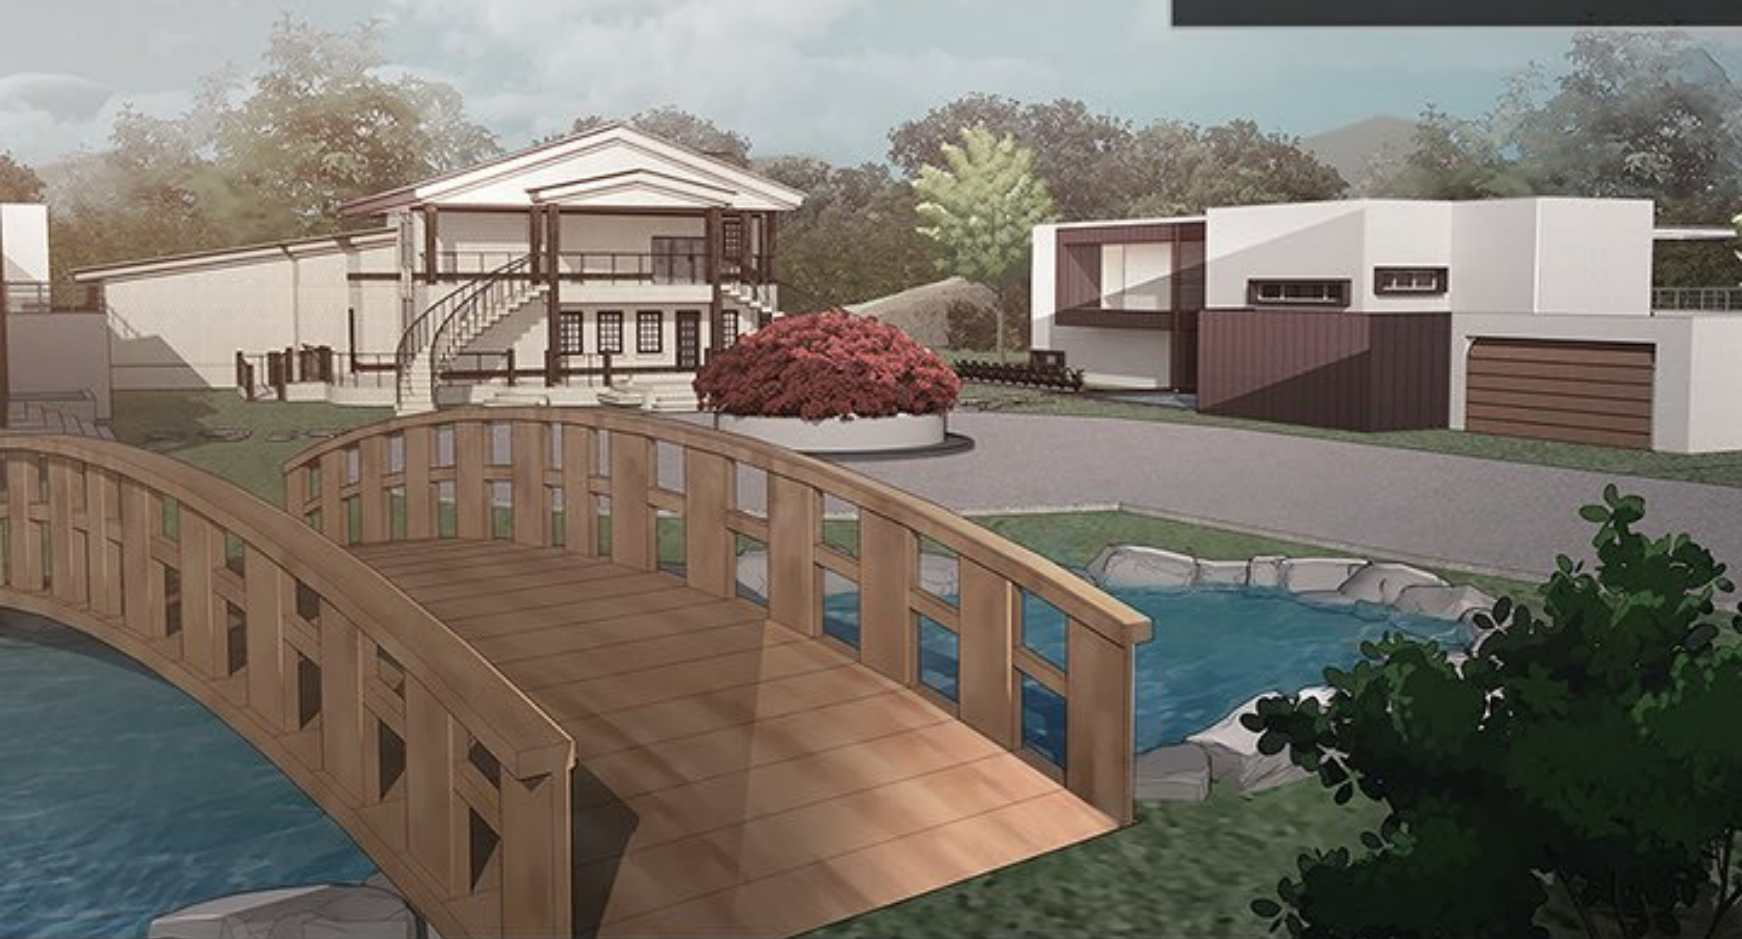

IL Y A 5 ANS...