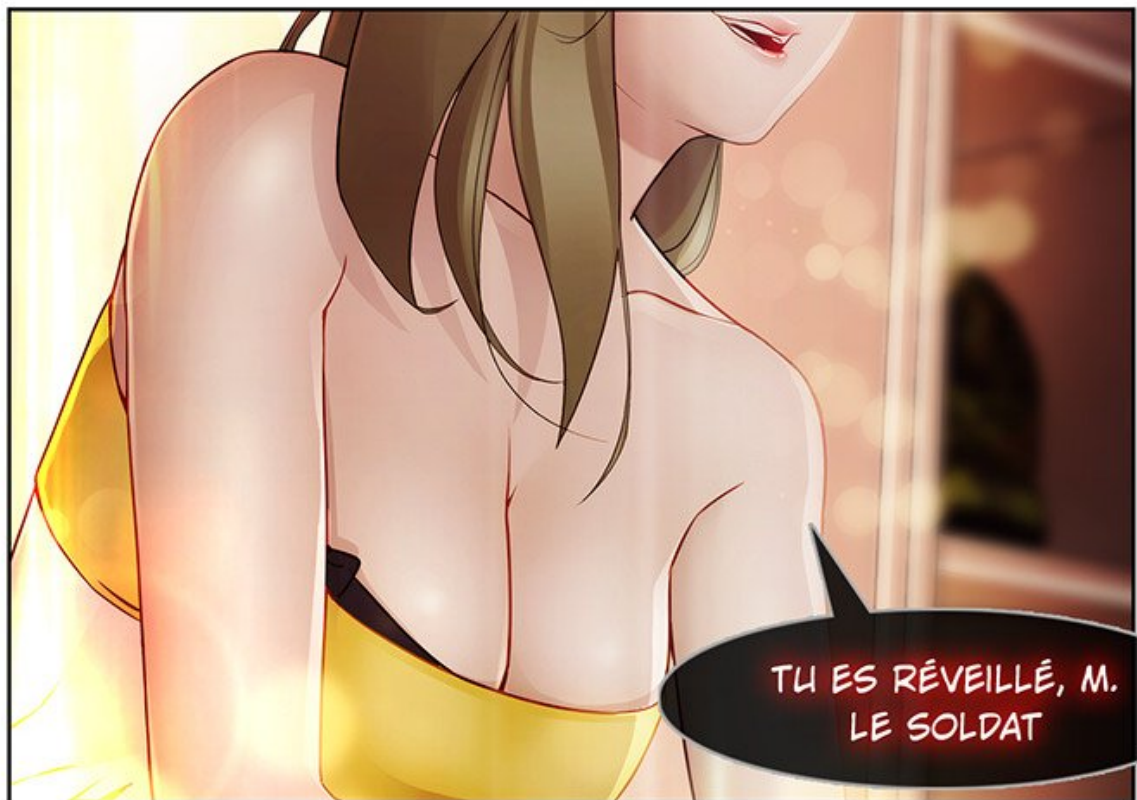

TU ES RÉVEILLÉ, M.
LE SOLDAT