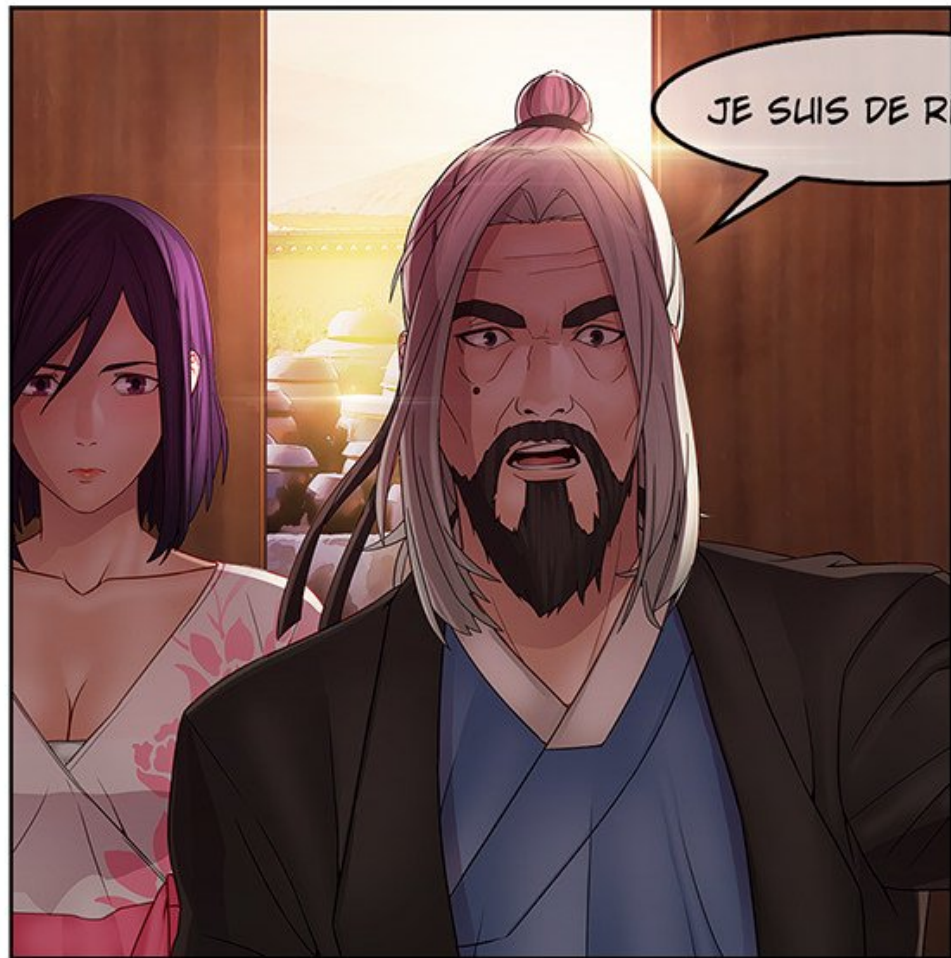

MAIS...

ARGH !

AAH... UGH...

HÉHÉHÉ...

A close-up illustration of a man's face in profile, looking slightly downwards. He has dark hair and a serious expression. His right eye is severely injured, with a bright red, glowing orb and a stream of dark red blood dripping down his cheek. There are also blood splatters on his chin and neck. He is wearing a dark, collared shirt. A large, dark speech bubble is positioned in the lower-left foreground, containing white text. The background is a warm, blurred indoor setting with a light source on the right.

ARRÊTE...!

AAH !

M-MAMAN...

BAM

LA FAMILLE DE NEIGE NOIRE DÉSIRAIT
LE POUVOIR DU ROI DRAGON NOIR ALORS
ILS L'ONT VOLÉ APRÈS AVOIR TUÉ MA FAMILLE...

INMYUNG M'A RECLEILLIE
APRÈS MA MORT TRAGIQUE.

GAMIN !

JE SUIS DE RETOUR !

JE SUIS LA CHEF ACTUELLE
DU CLAN DES SHAMANS.

NEIGE NOIRE

A close-up comic panel showing a character's face. The character has long, dark red hair and a purple eye. The background is filled with vertical motion lines, suggesting a moment of high tension or shock. A speech bubble is positioned above the character's head.

QU-QUOI ?

A partial view of the character's face from the previous panel, showing the red hair and a portion of the purple eye. A speech bubble is attached to the top left of the panel.

PÈRE, C'EST...!

...?