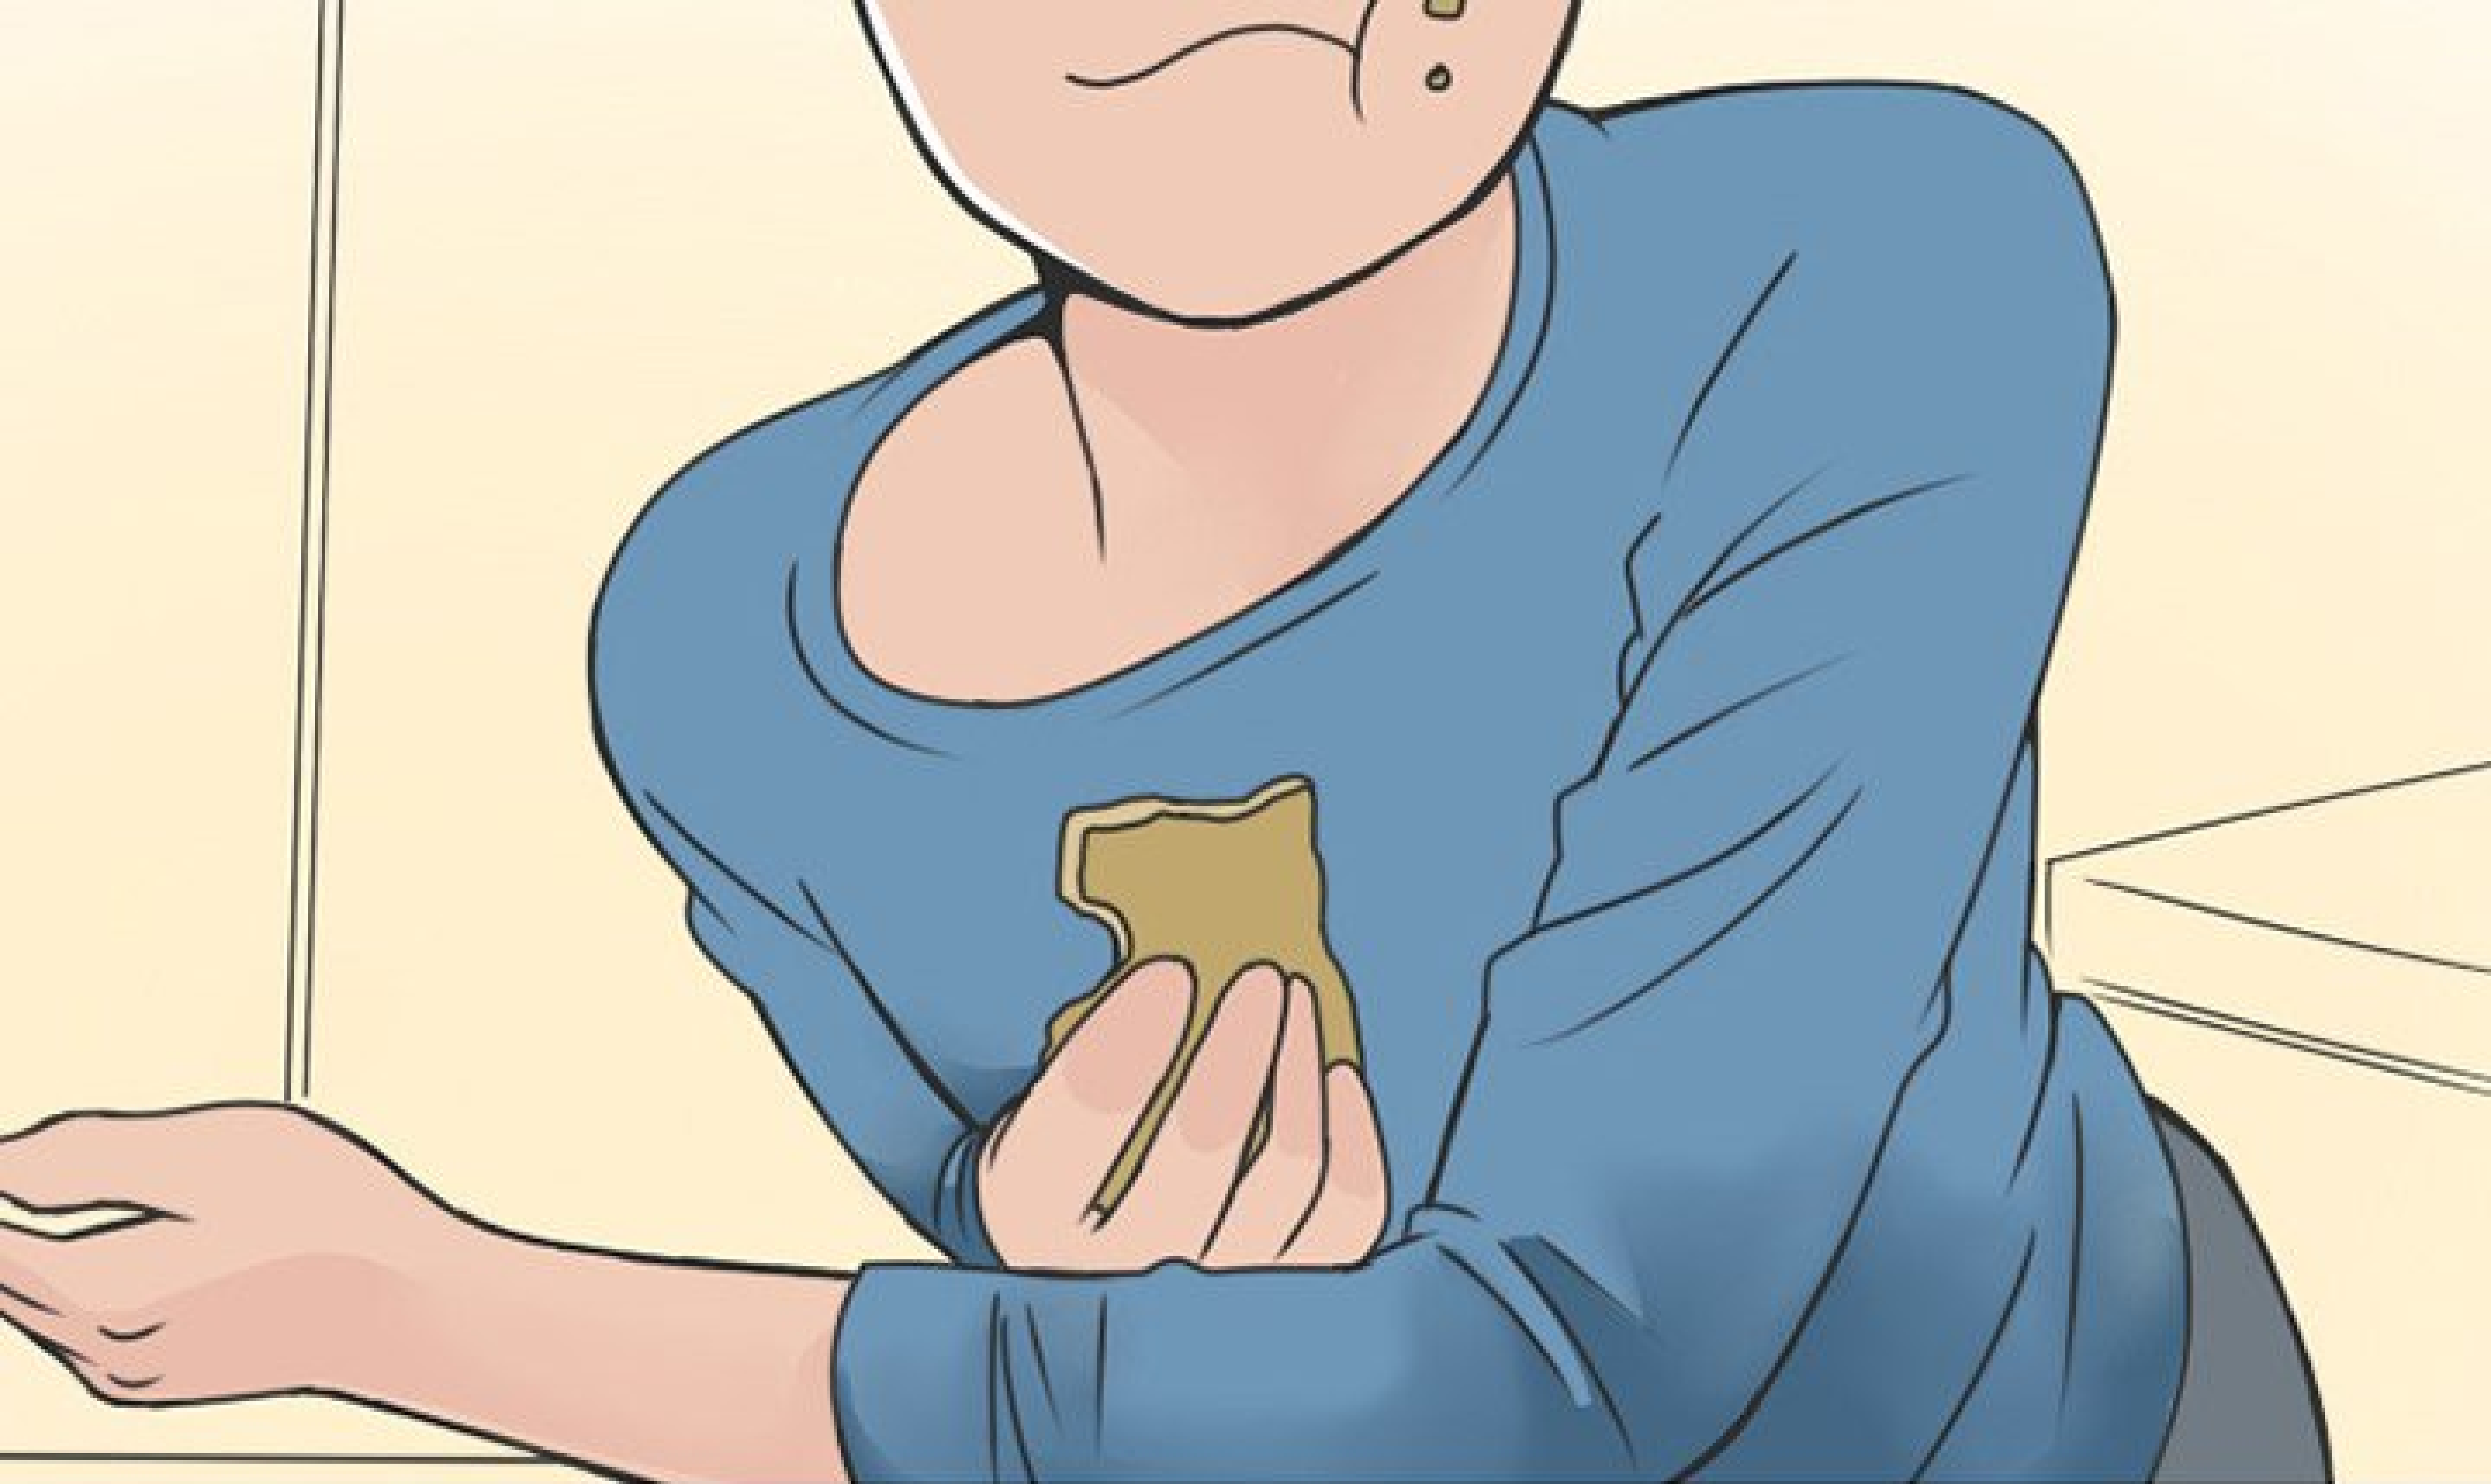

QUAND J'ÉTAIS EN PRIMAIRE...