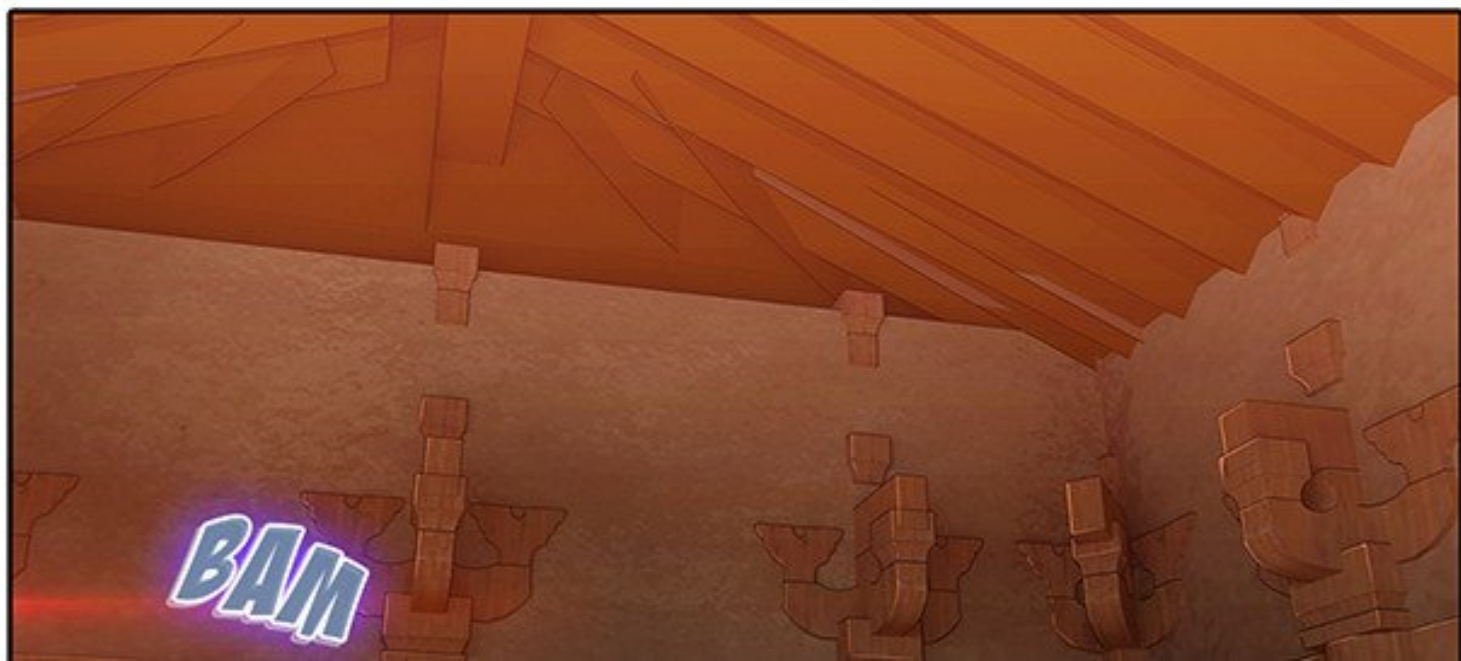

A traditional Chinese building with a tiled roof is shown at sunset. The sky is a mix of purple and orange, with stylized clouds. The building has a dark tiled roof with a decorative ridge. The walls are light-colored with dark wood accents. The scene is bathed in the warm light of the setting sun, creating a peaceful atmosphere.

Le rêve
du papillon

胡蝶之夢 EP.13

MERDE !

IL A TROP SERRÉ
LES LIENS !

PÈRE INDIGNE...

HÉ, JE T'AI MANQUÉ ?

COMMENT TU M'AS TROUVÉ ?

HÉ HÉ...

A comic panel with a brown, textured background. In the center, a white speech bubble with a black outline contains the text. Below the speech bubble, there are three stylized, brown, classical-style columns or pedestals. The overall color palette is monochromatic, consisting of various shades of brown and tan.