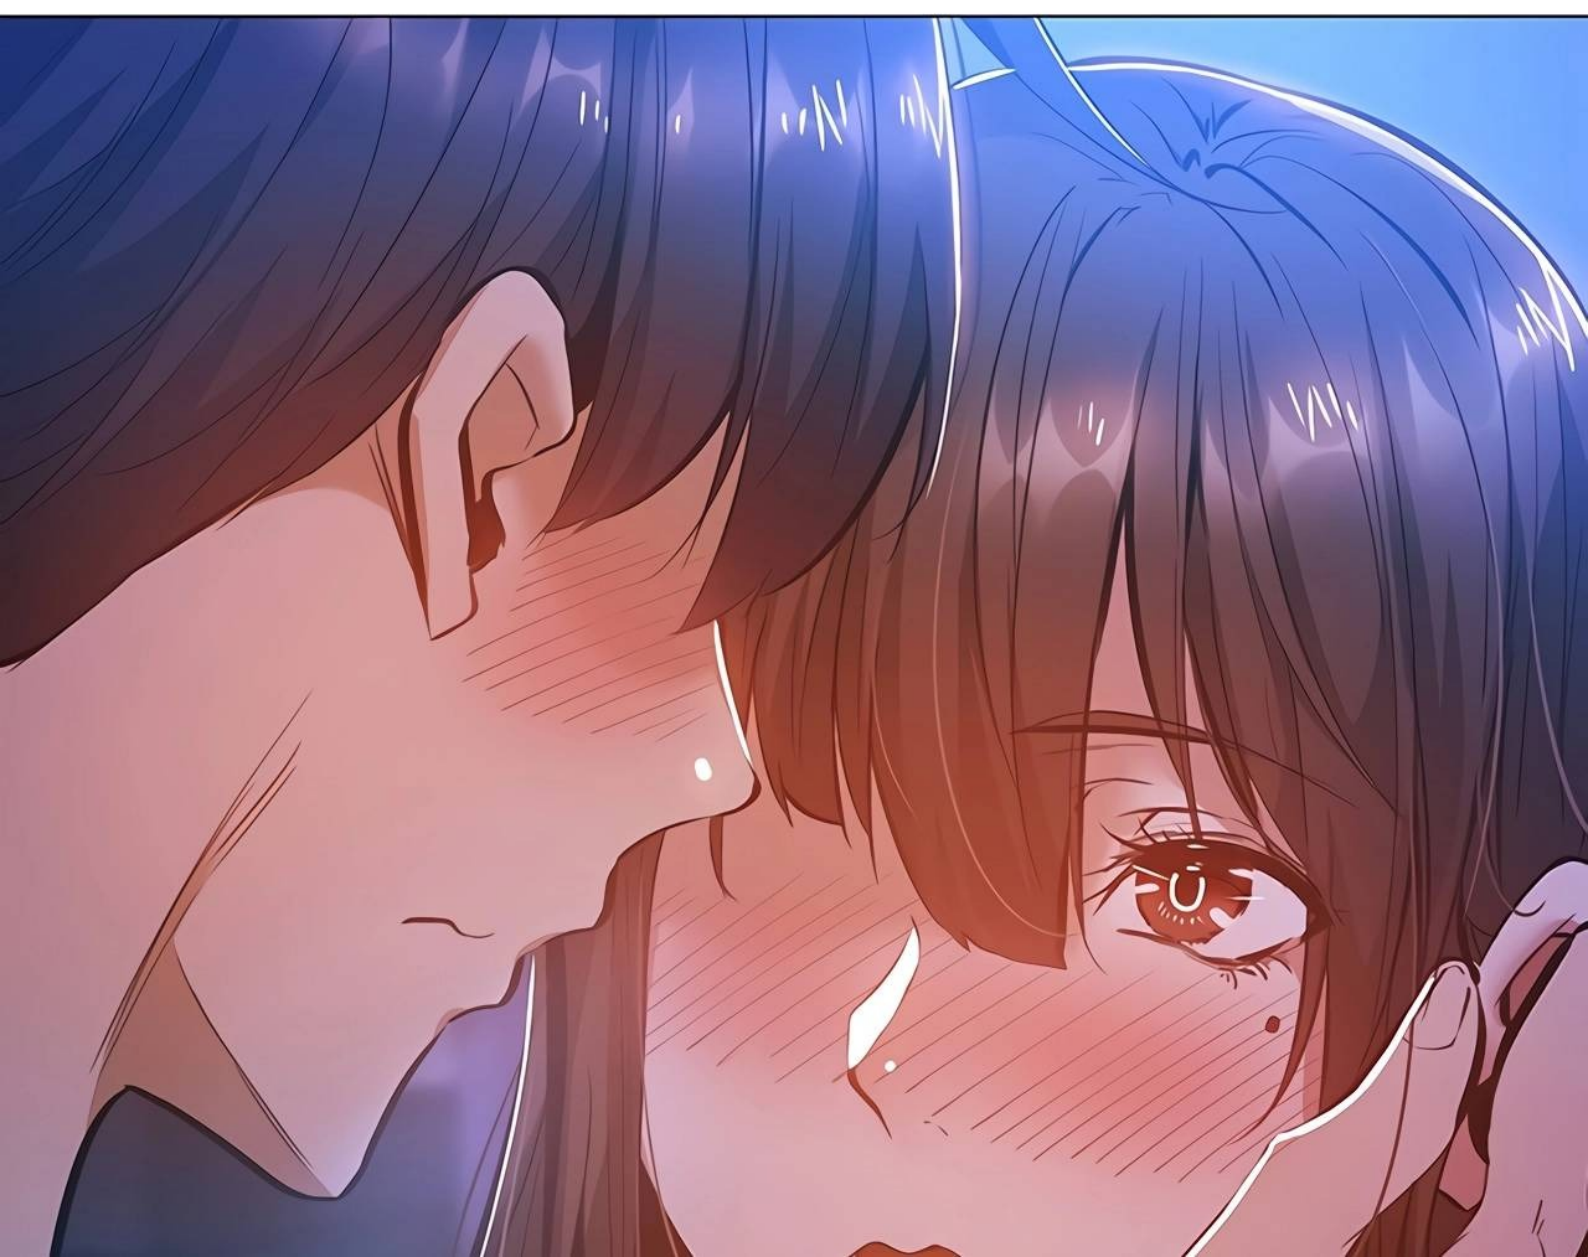

DEVRAIS-JE
COMMENCER PAR
L'EMBRASSER
TENDREMENT...