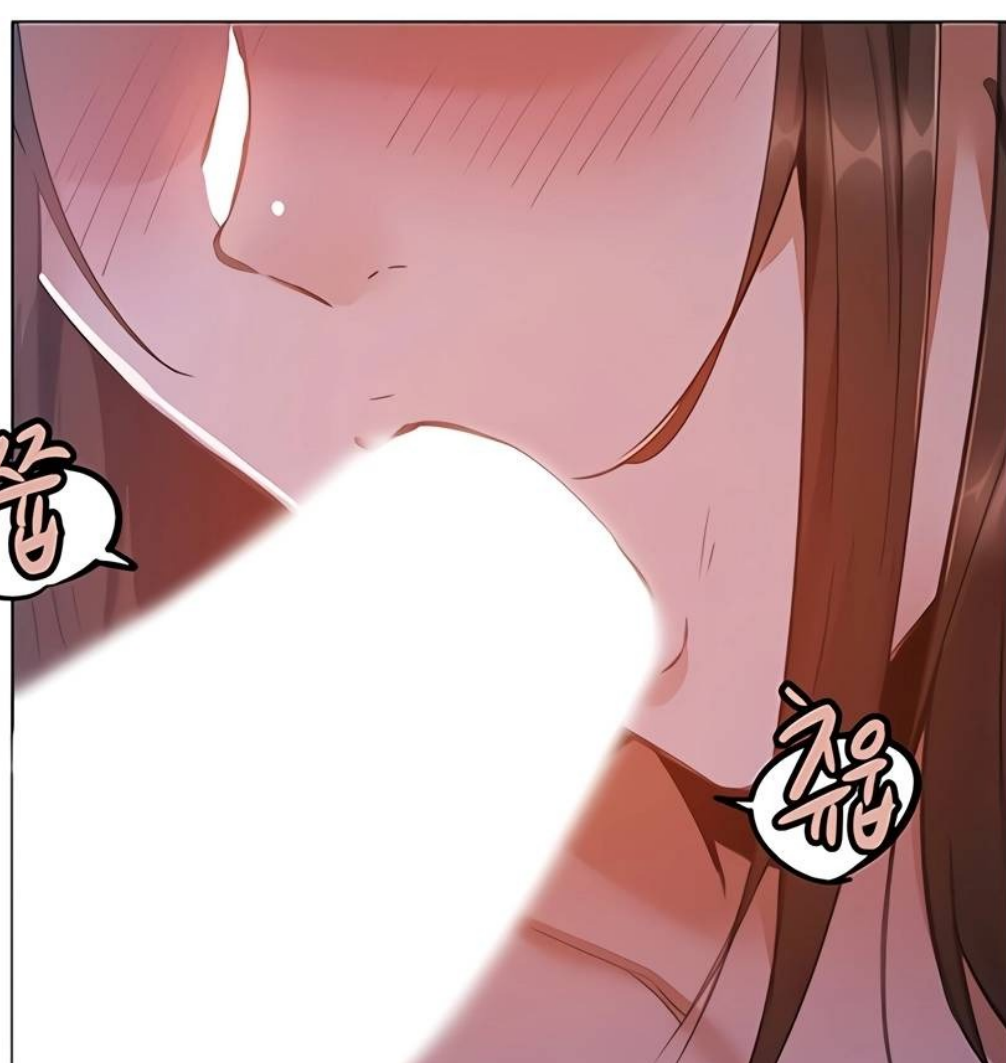

JE VEUX ALLER
JUSQU'AU BOUT...