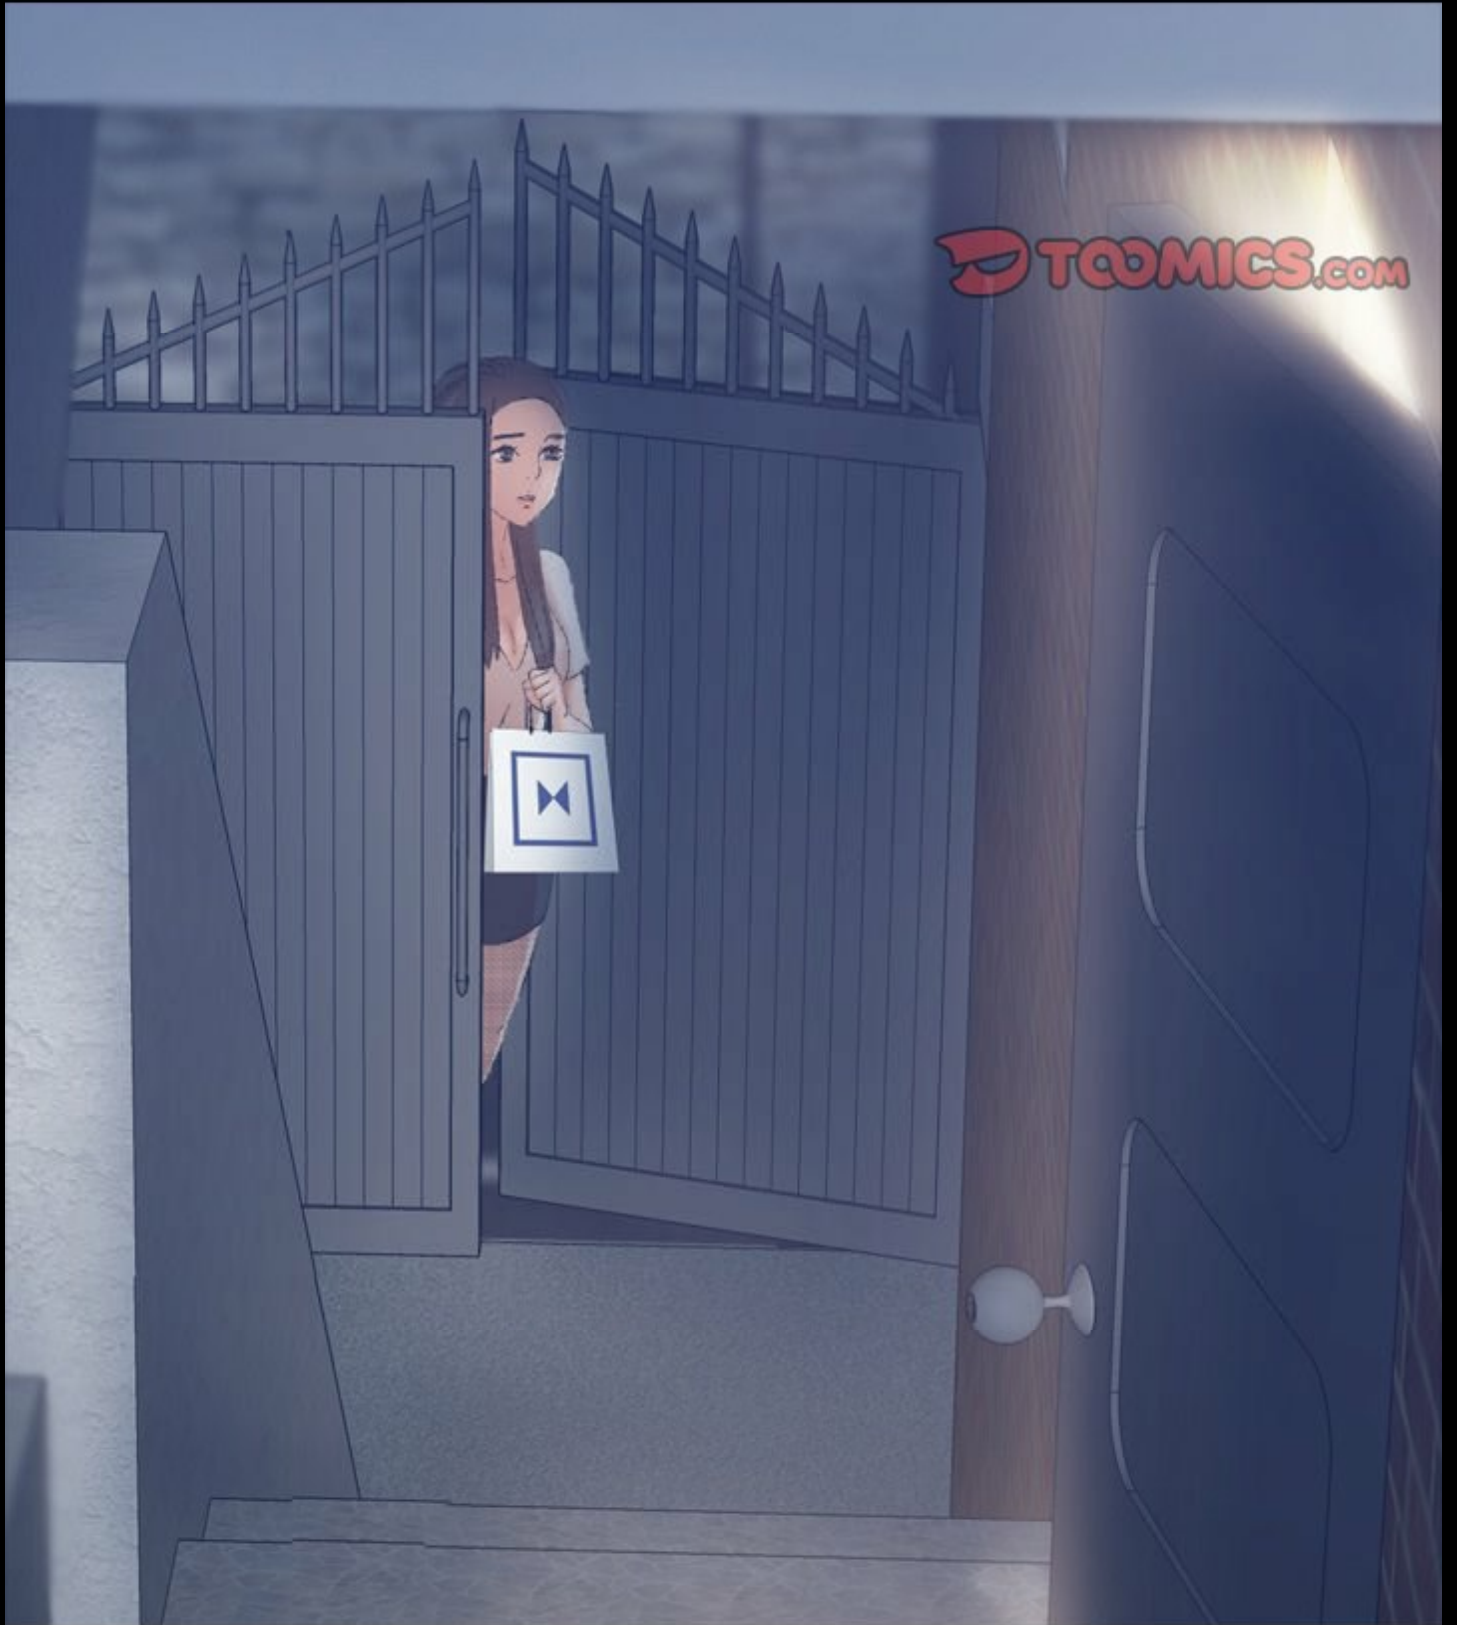

*Les
Joyeux
Voisins*

Scénario/Dessin

SOMEDAY

SUIS-JE FOLLE ? JE NE
PORTE NI SOUTIEN-GORGE
NI CULOTTE.

SWISH

EST-CE QUE
J'ESSAYERAIS DE
SÉDUIRE JULIEN ?

A close-up illustration of a woman's face, looking slightly down and to the left. She has long, dark hair and is blushing, with red lines on her cheeks. A white speech bubble is positioned above her head, containing French text. The background is a dark, textured wall.

NON, JE SUIS
JUSTE ICI POUR LUI
DÉPOSER SON MAILLOT
DE BAIN.

TAP

TAP

CHOP

CRIIIC

ES-TU LÀ,
JULIEN ?

PLOF

JU...

HAA

HAA

A person wearing a dark blue or grey hoodie is shown from the back, holding a mobile phone to their ear. The background is a blurred outdoor setting with a brick wall on the right and a light-colored wall on the left. A speech bubble is positioned above the person's head.

OUAIS, RETENEZ-LE
LÀ-BAS, PENDANT ENVIRON
30 MINUTES.

TOOMICS.com

IL Y A UN TRUC QUI
CLOCHE. OUAIS, OK.

HUM...

JULIEN...

A person is shown from the back, wearing a grey t-shirt, with their right hand raised to tap a glass. The background is a kitchen with a light-colored wall, two yellow pendant lights, and a stainless steel range hood. The word "TAP" is written in a stylized, white, italicized font with a black outline, positioned in the center of the image.