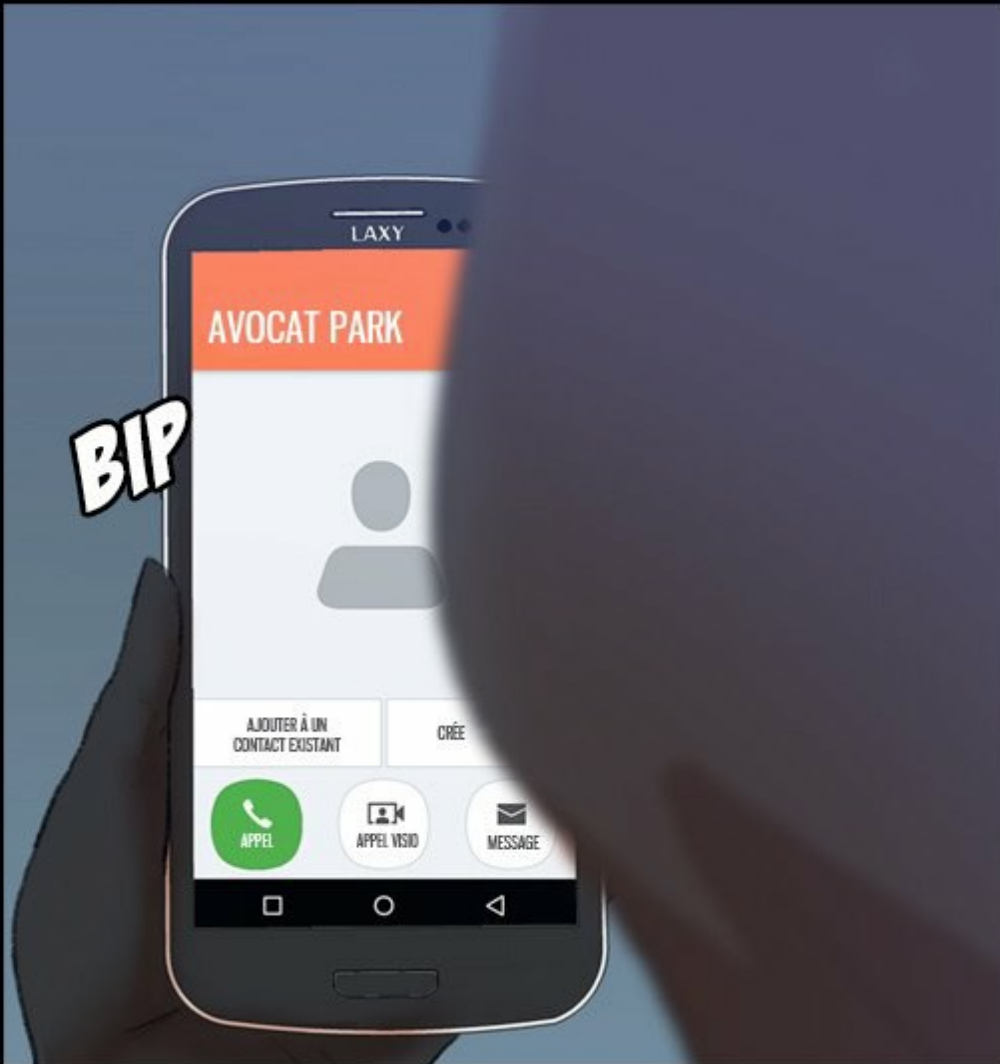

HAA

HAA

A person wearing a dark blue or grey hoodie is shown from the back, holding a mobile phone to their ear. The background is a blurred outdoor setting with a brick wall on the right and a light-colored wall on the left. A speech bubble is positioned above the person's head.

OUAIS, RETENEZ-LE
LÀ-BAS, PENDANT ENVIRON
30 MINUTES.

TOOMICS.com

IL Y A UN TRUC QUI
CLOCHE. OUAIS, OK.

HUM...

JULIEN...

A person is shown from the back, wearing a grey t-shirt, with their right hand raised to tap a glass. The background is a kitchen with a light-colored wall, two yellow pendant lights, and a stainless steel range hood. The word "TAP" is written in a stylized, white, italicized font with a black outline, positioned in the center of the image.

TAP

ESPÈCE D'IDIOTE !
NE SAIS-TU PAS QUEL
GENRE D'HOMME EST
TON MARI...?!

HMPF

FWIP

TAP

TAP

CLAC

POURQUOI CETTE
PORTE EST VERROUILLÉE
ALORS QU'ILS VIVENT
ENSEMBLE ?