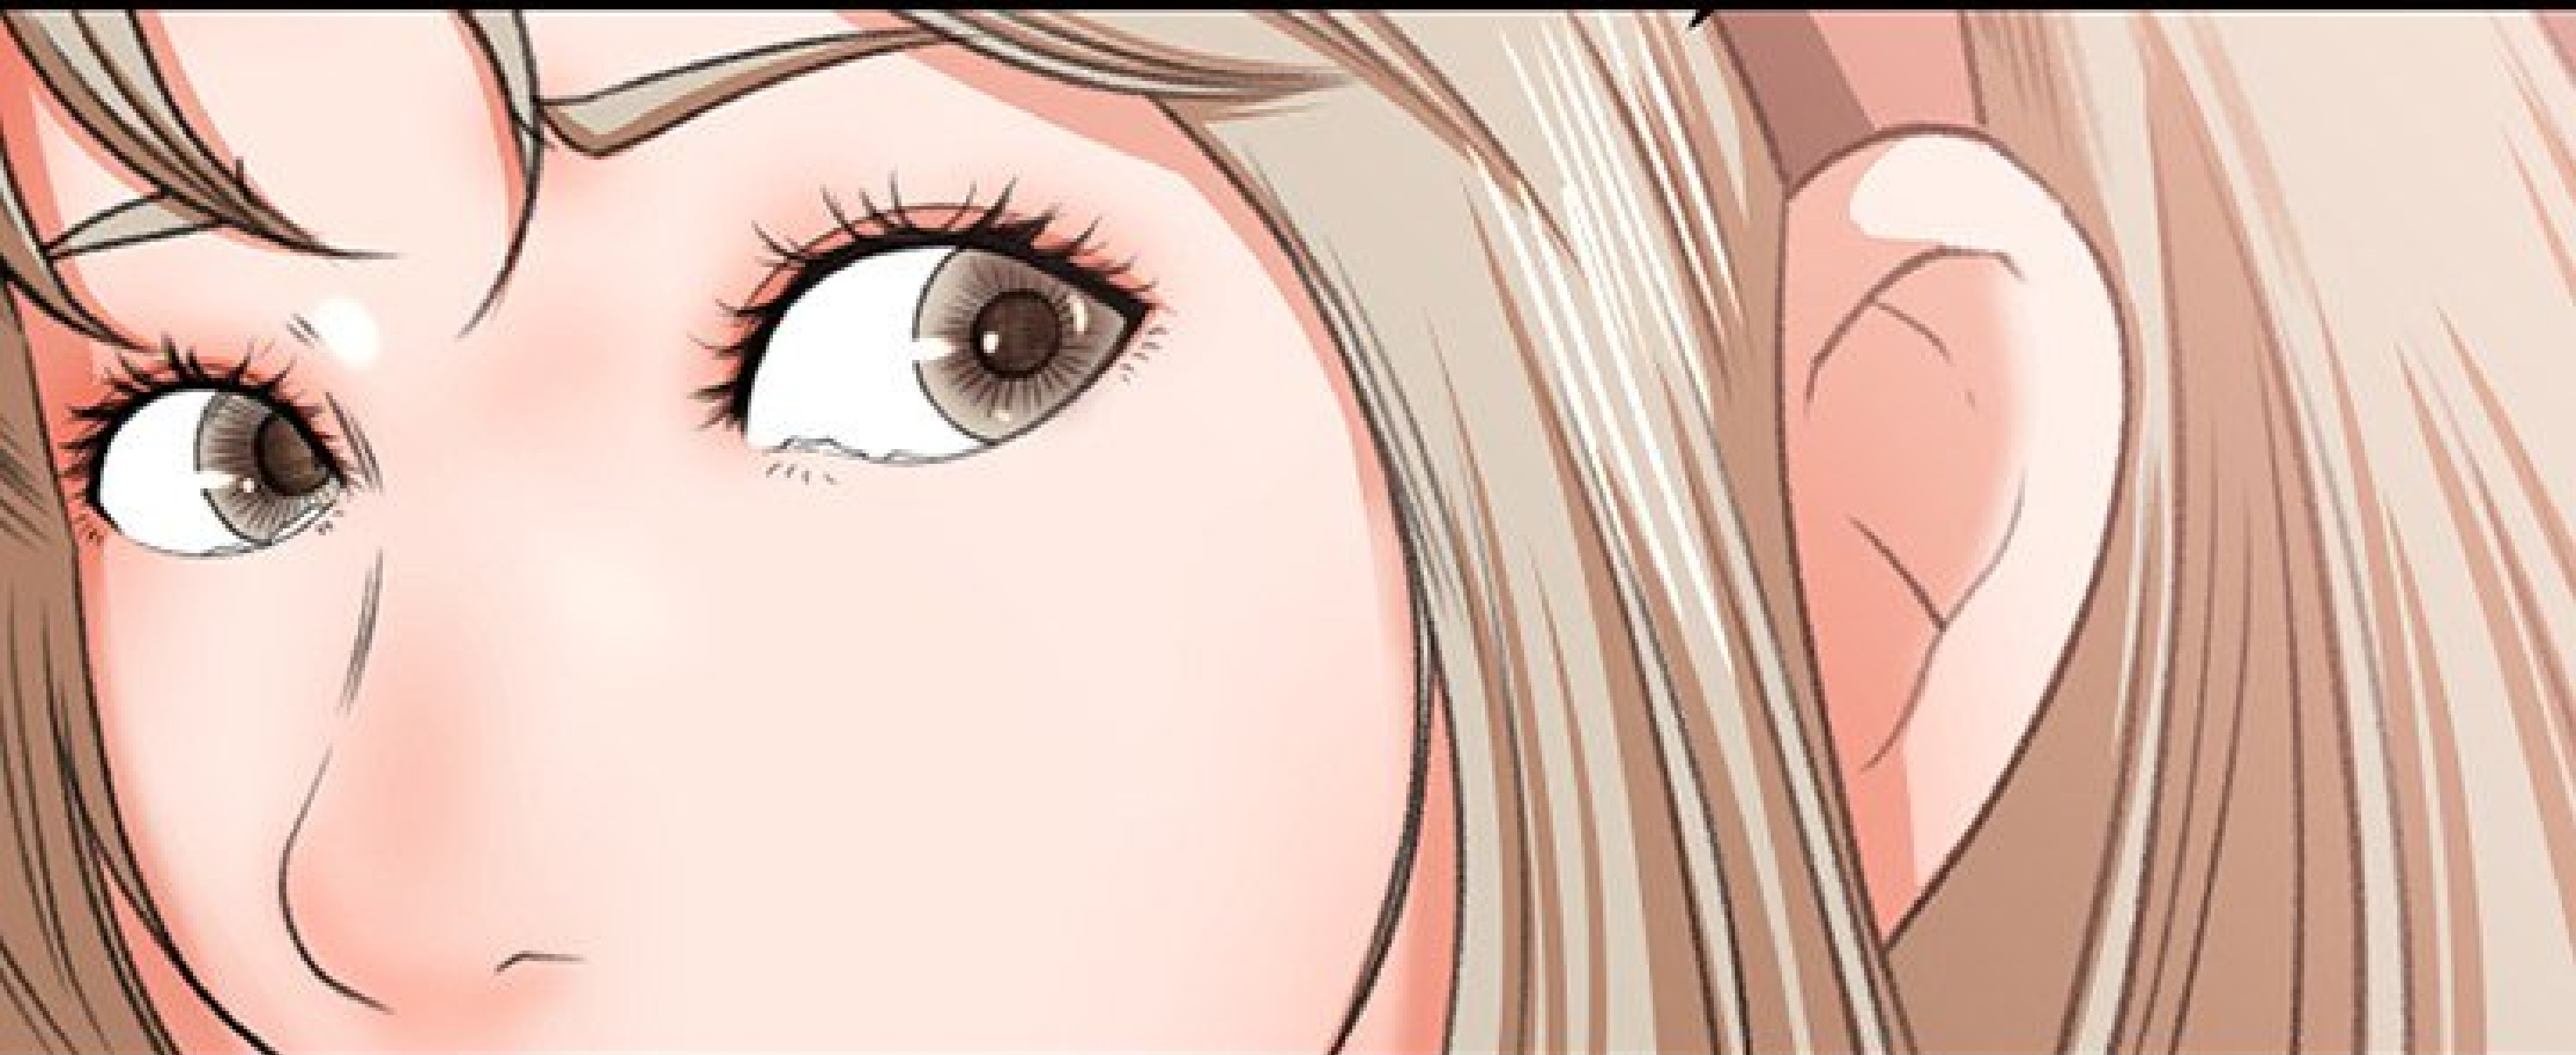

PAS RETENIR BORAM.

COMME J'AI HÉSITÉ À PRENDRE
UNE DECISION...