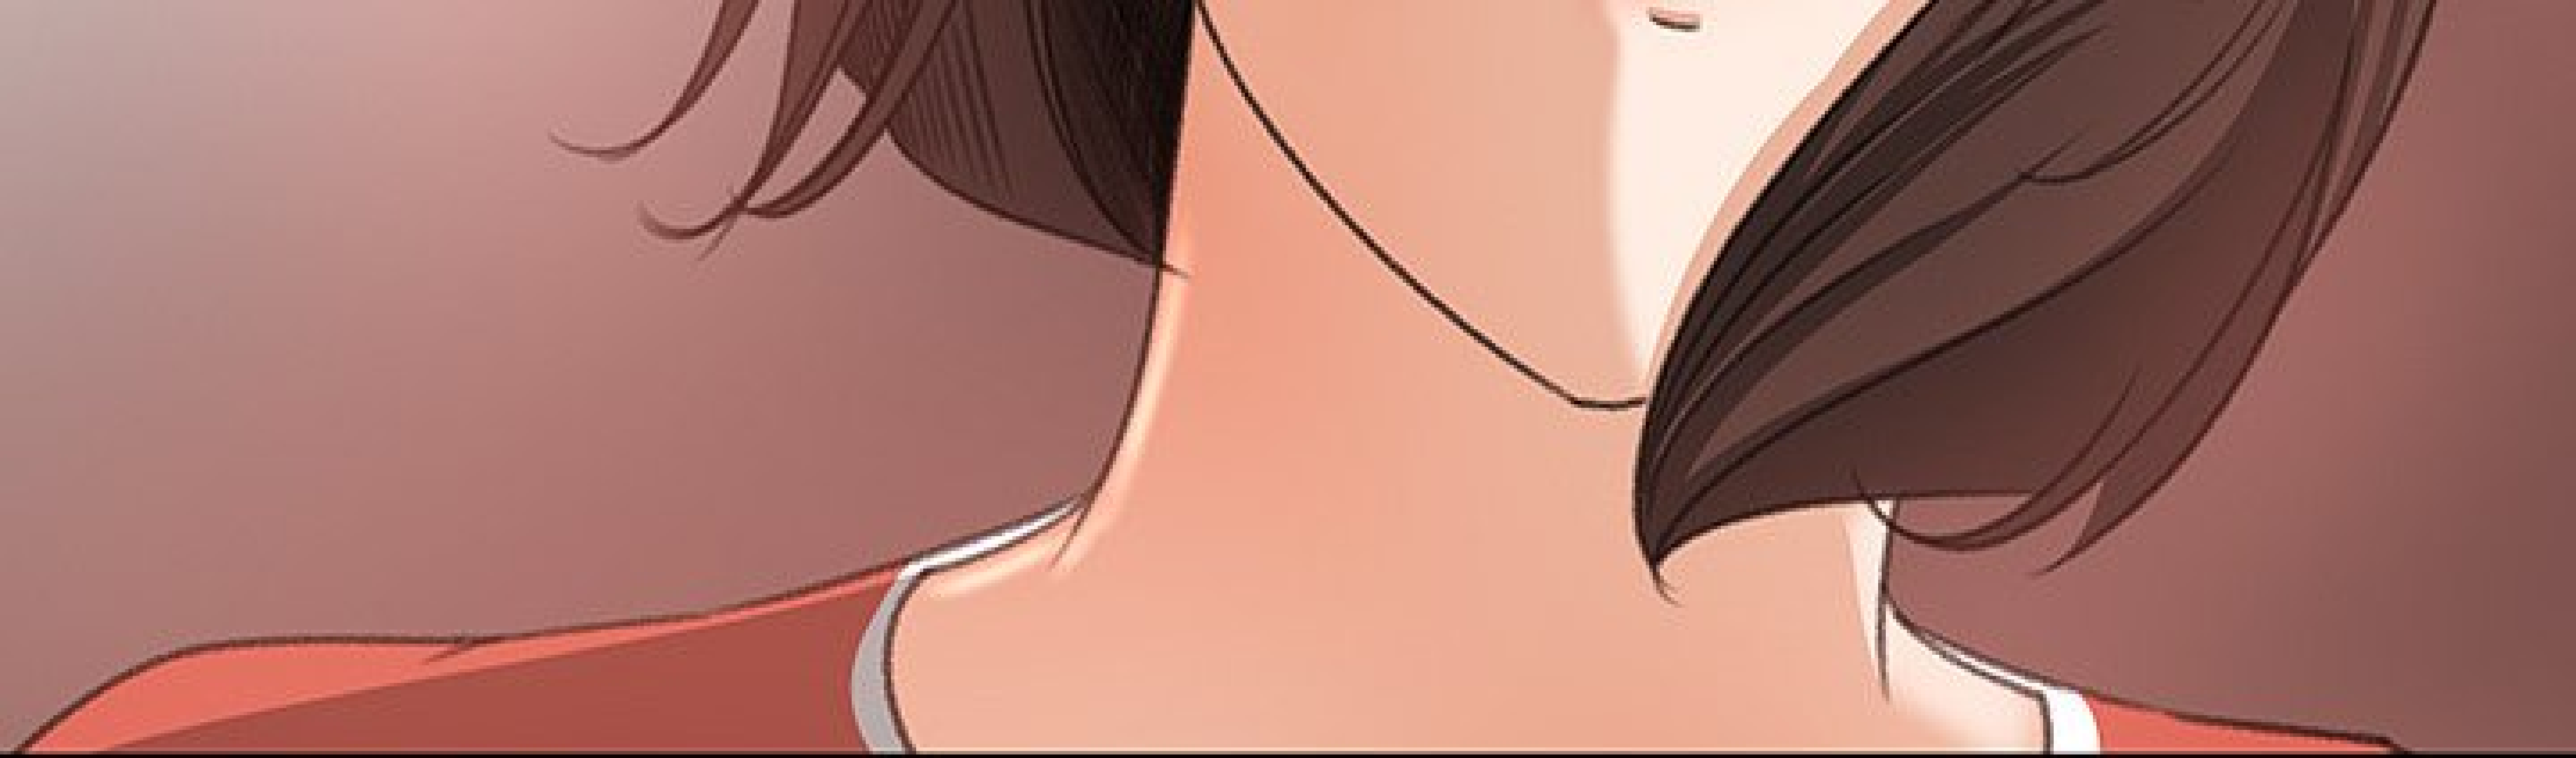

OH LÀ LÀ, VOUS ÉTIEZ
ENCORE LÀ MLE ELNHEE.