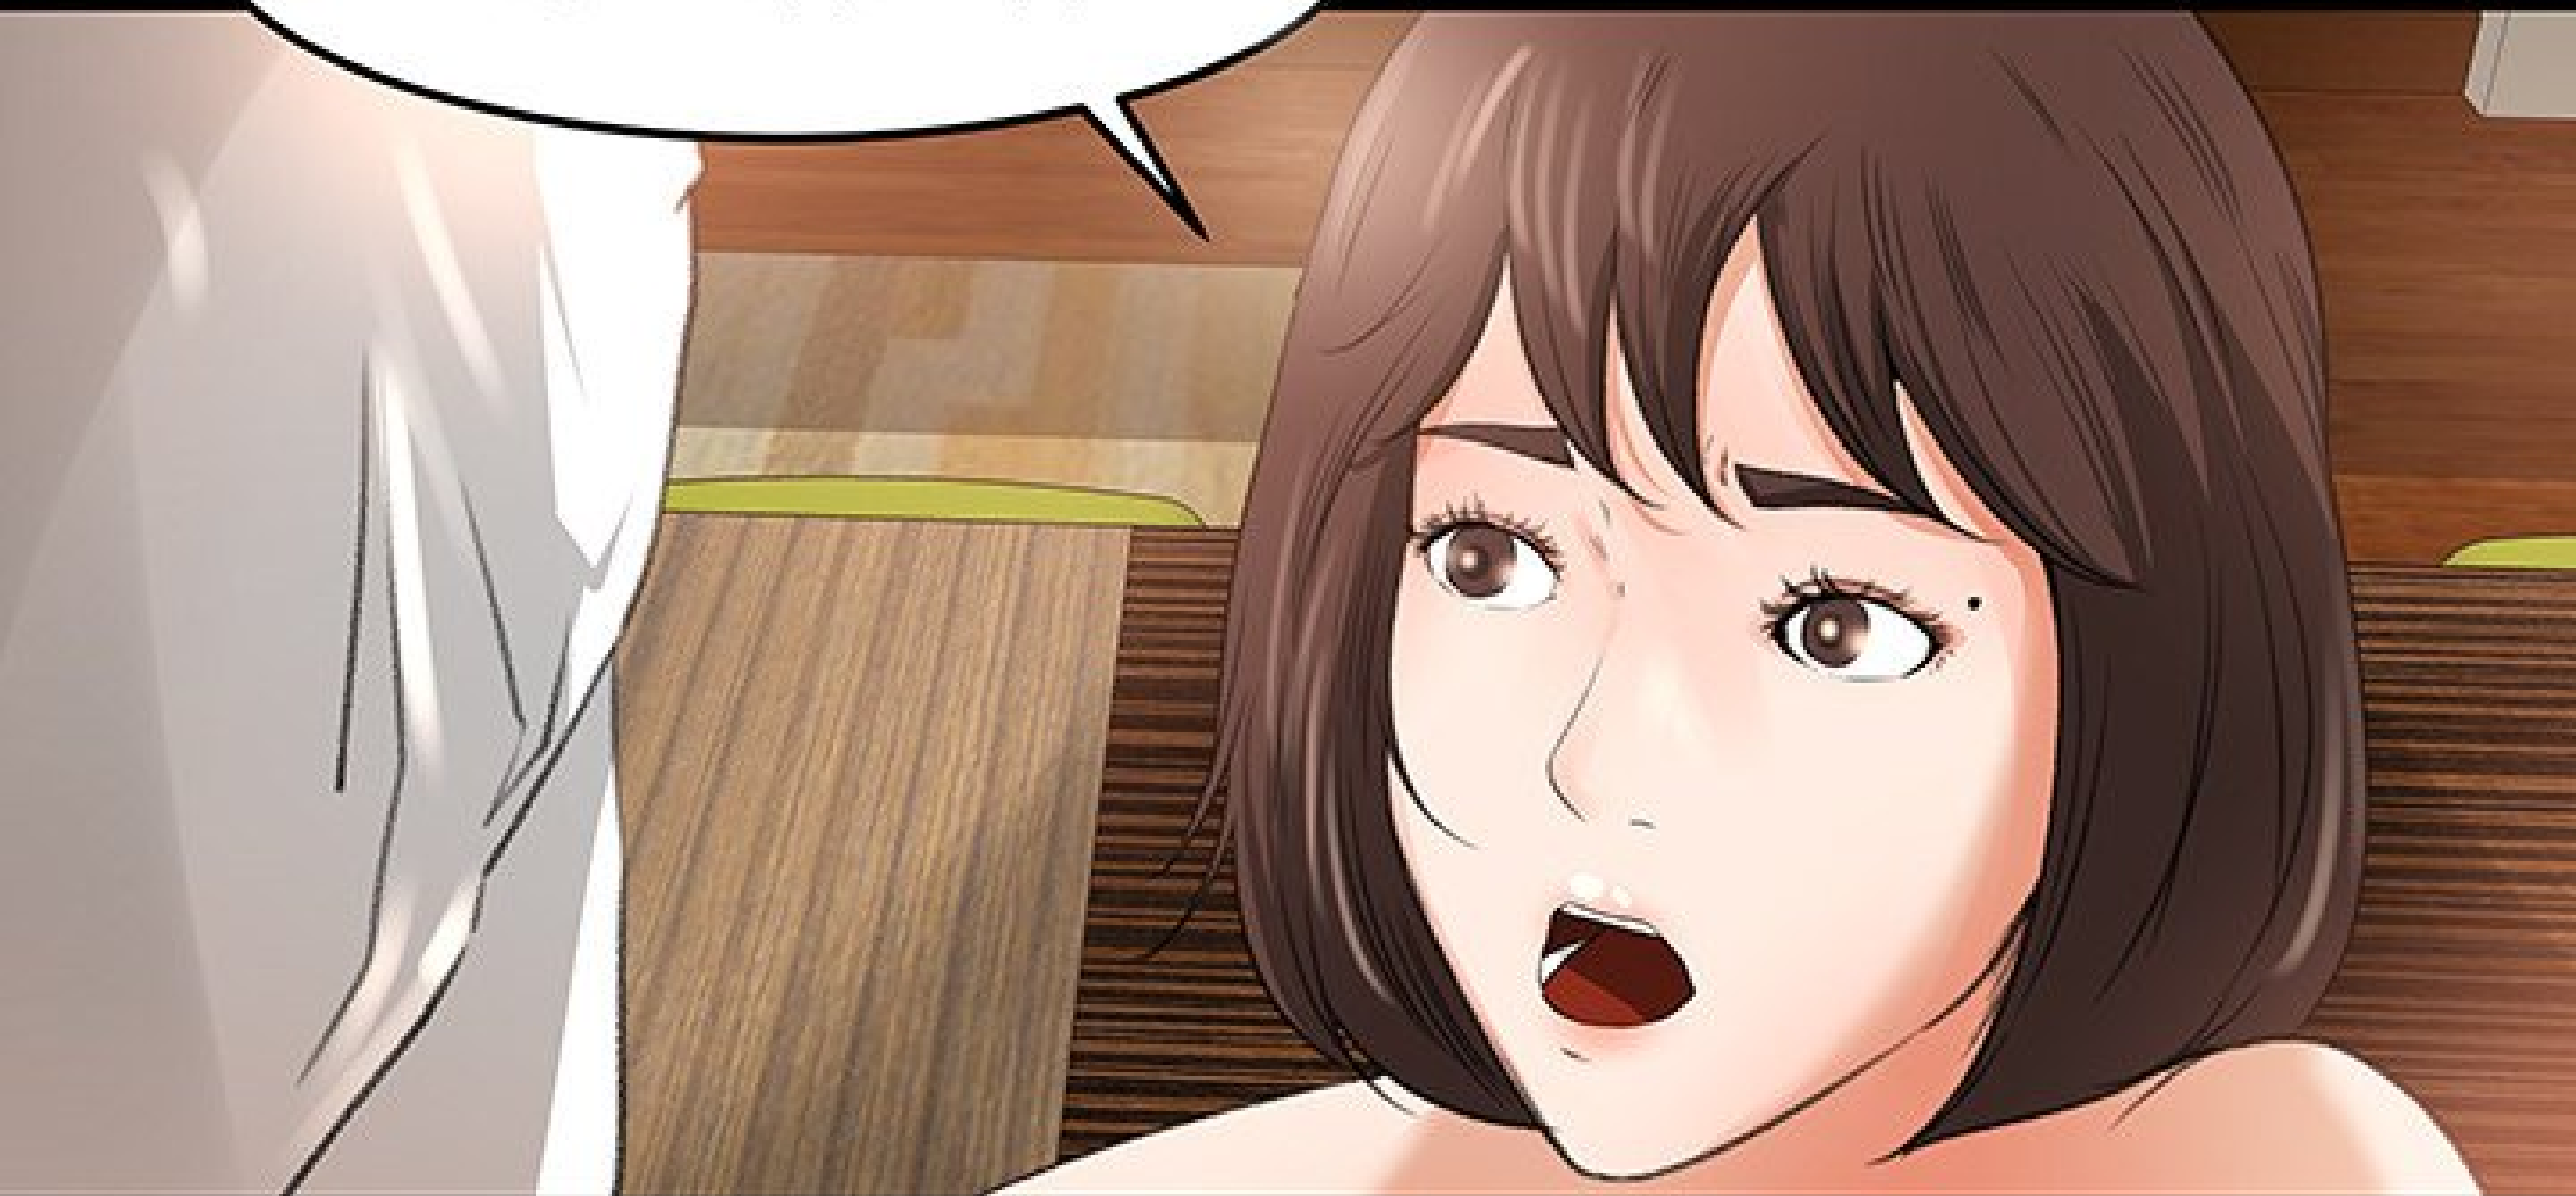

FWIP

AH... J'ENVIE
VOTRE FUTUR PETIT
AMI, MLE BORAM.

QU'EST-CE QUE
VOUS VOLEZ DIRE ?

CAR IL POURRA BAISER
CETTE PETITE CHATTE
CHAQUE FOIS QU'IL LE
SOLHAITERA...

PLOC

HI

PAF

A close-up illustration of a character's face, likely from a manga or anime. The character has light skin and is looking slightly to the right. The word "BOUM" is written in large, white, bold, sans-serif letters with a black outline and a slight shadow, positioned over the character's forehead and eye area. The background is a mix of light and dark orange tones, suggesting a bright or intense environment. There are some motion lines or shading lines around the character's face, particularly on the left side, indicating movement or impact.