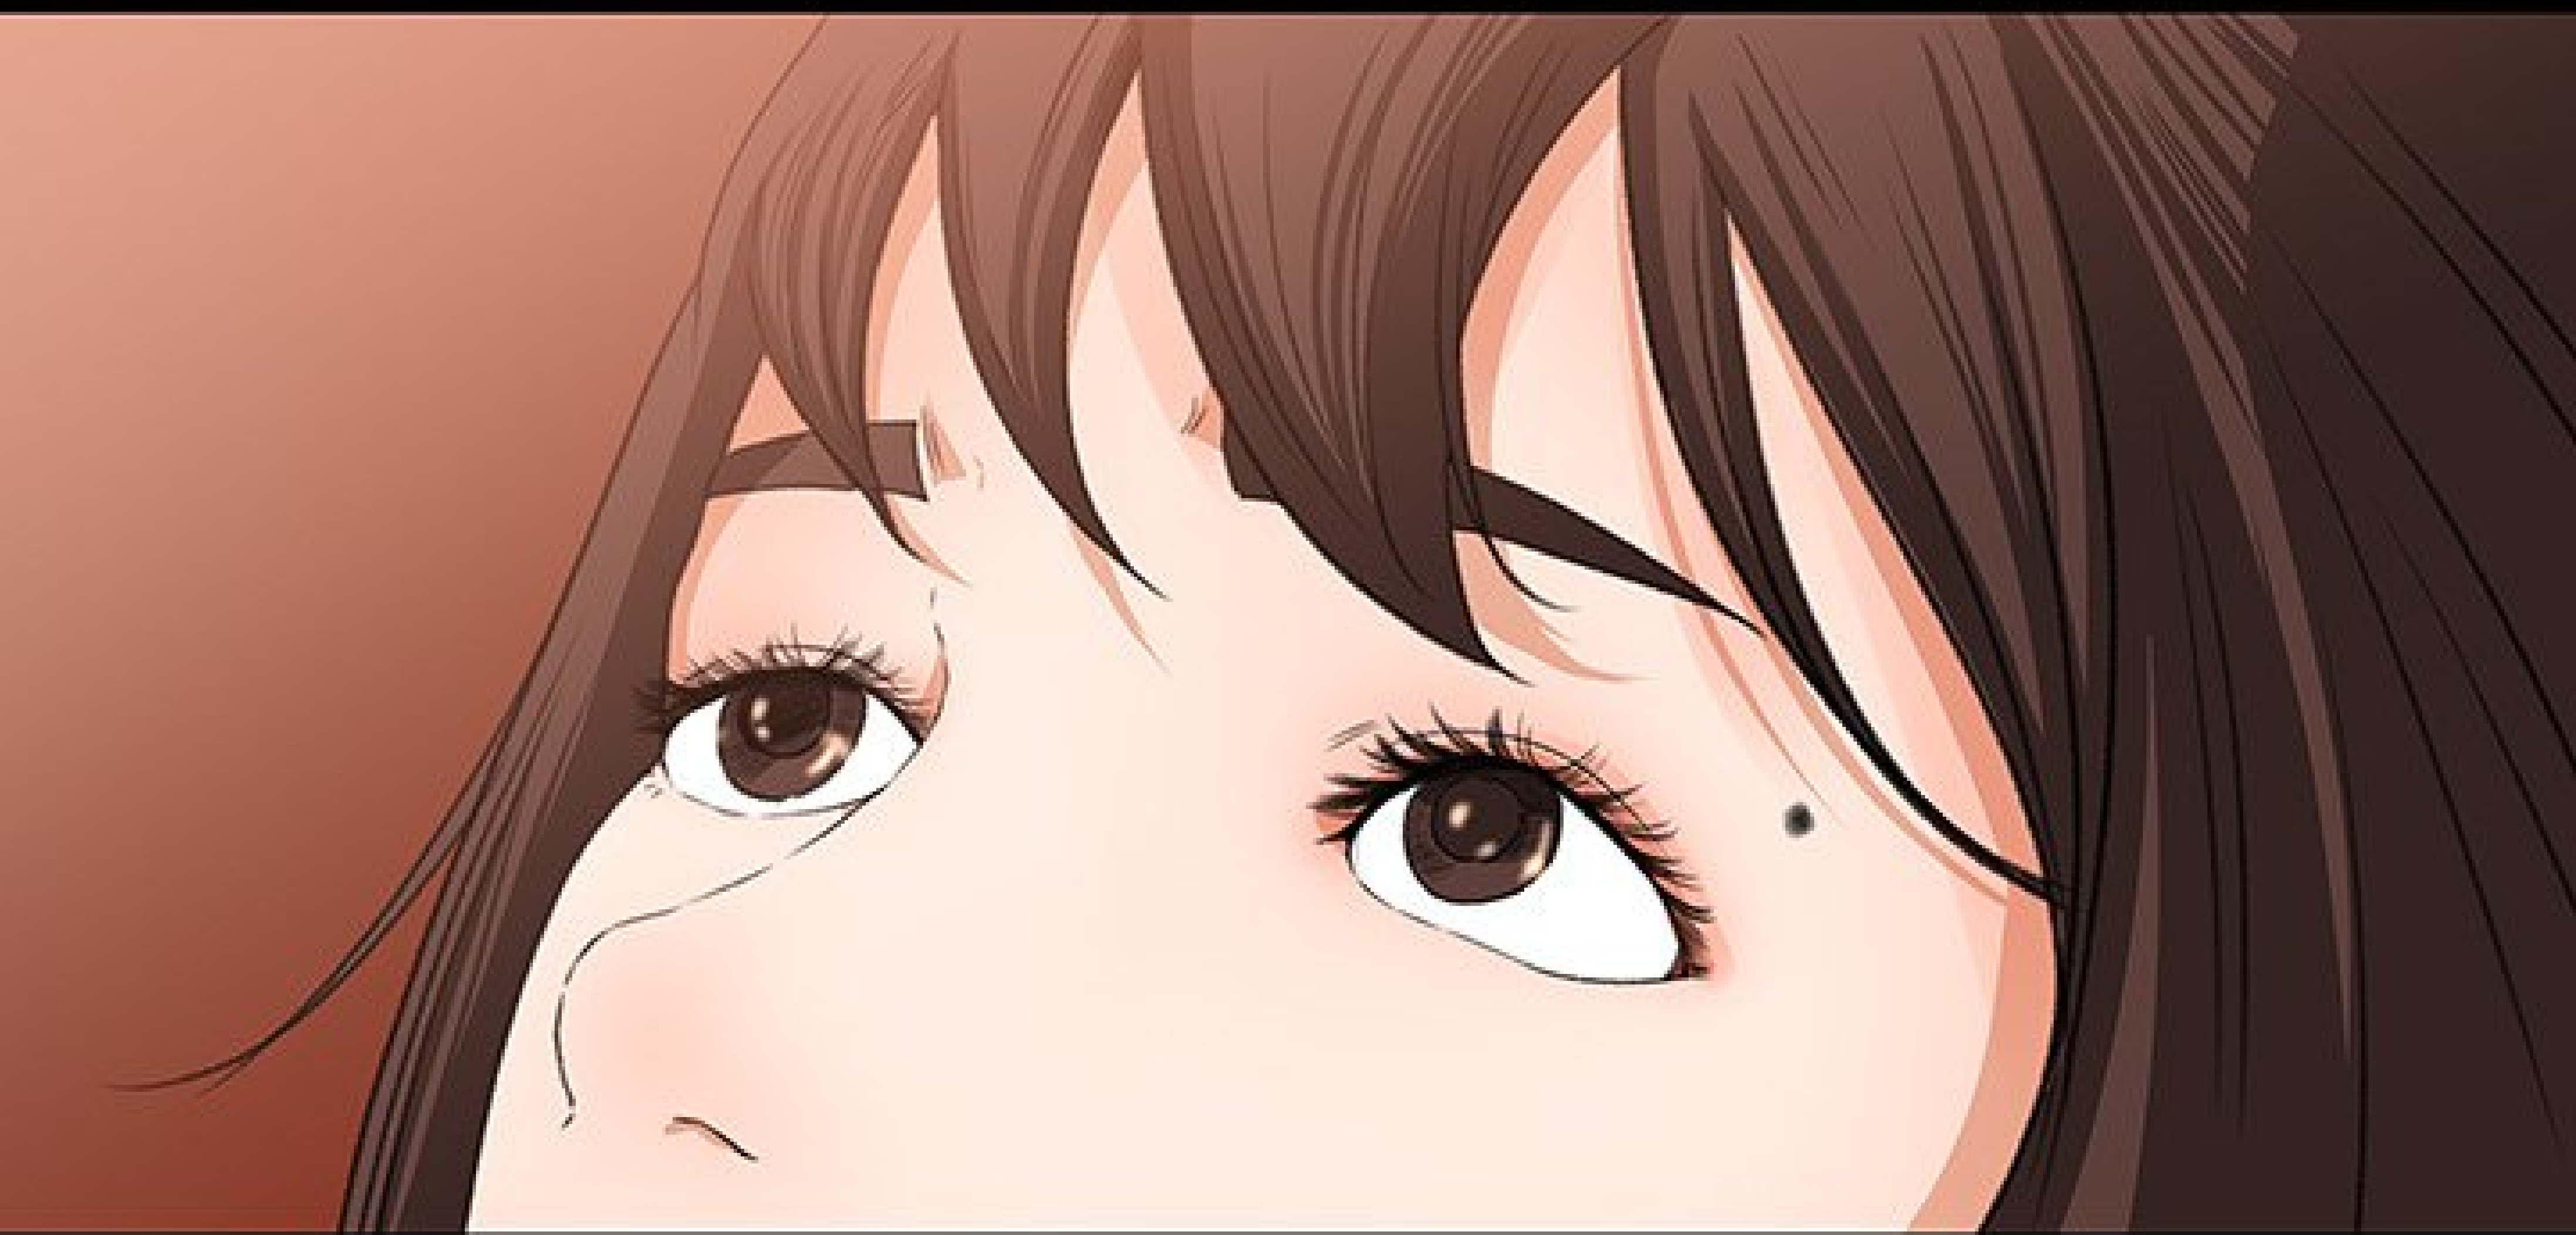

FWIP

AH... J'ENVIE
VOTRE FUTUR PETIT
AMI, MLE BORAM.

QU'EST-CE QUE
VOUS VOLEZ DIRE ?

CAR IL POURRA BAISER
CETTE PETITE CHATTE
CHAQUE FOIS QU'IL LE
SOLHAITERA...

PLOC

HI

PAF

A close-up illustration of a character's face, likely from a manga or anime. The character has light skin and is looking slightly to the right. The word "BOUM" is written in large, white, bold, sans-serif letters with a black outline and a slight shadow, positioned over the character's forehead and eye area. The background is a mix of light and dark orange tones, suggesting a bright or intense environment. There are some motion lines or shading lines around the character's face, particularly on the left side, indicating movement or impact.