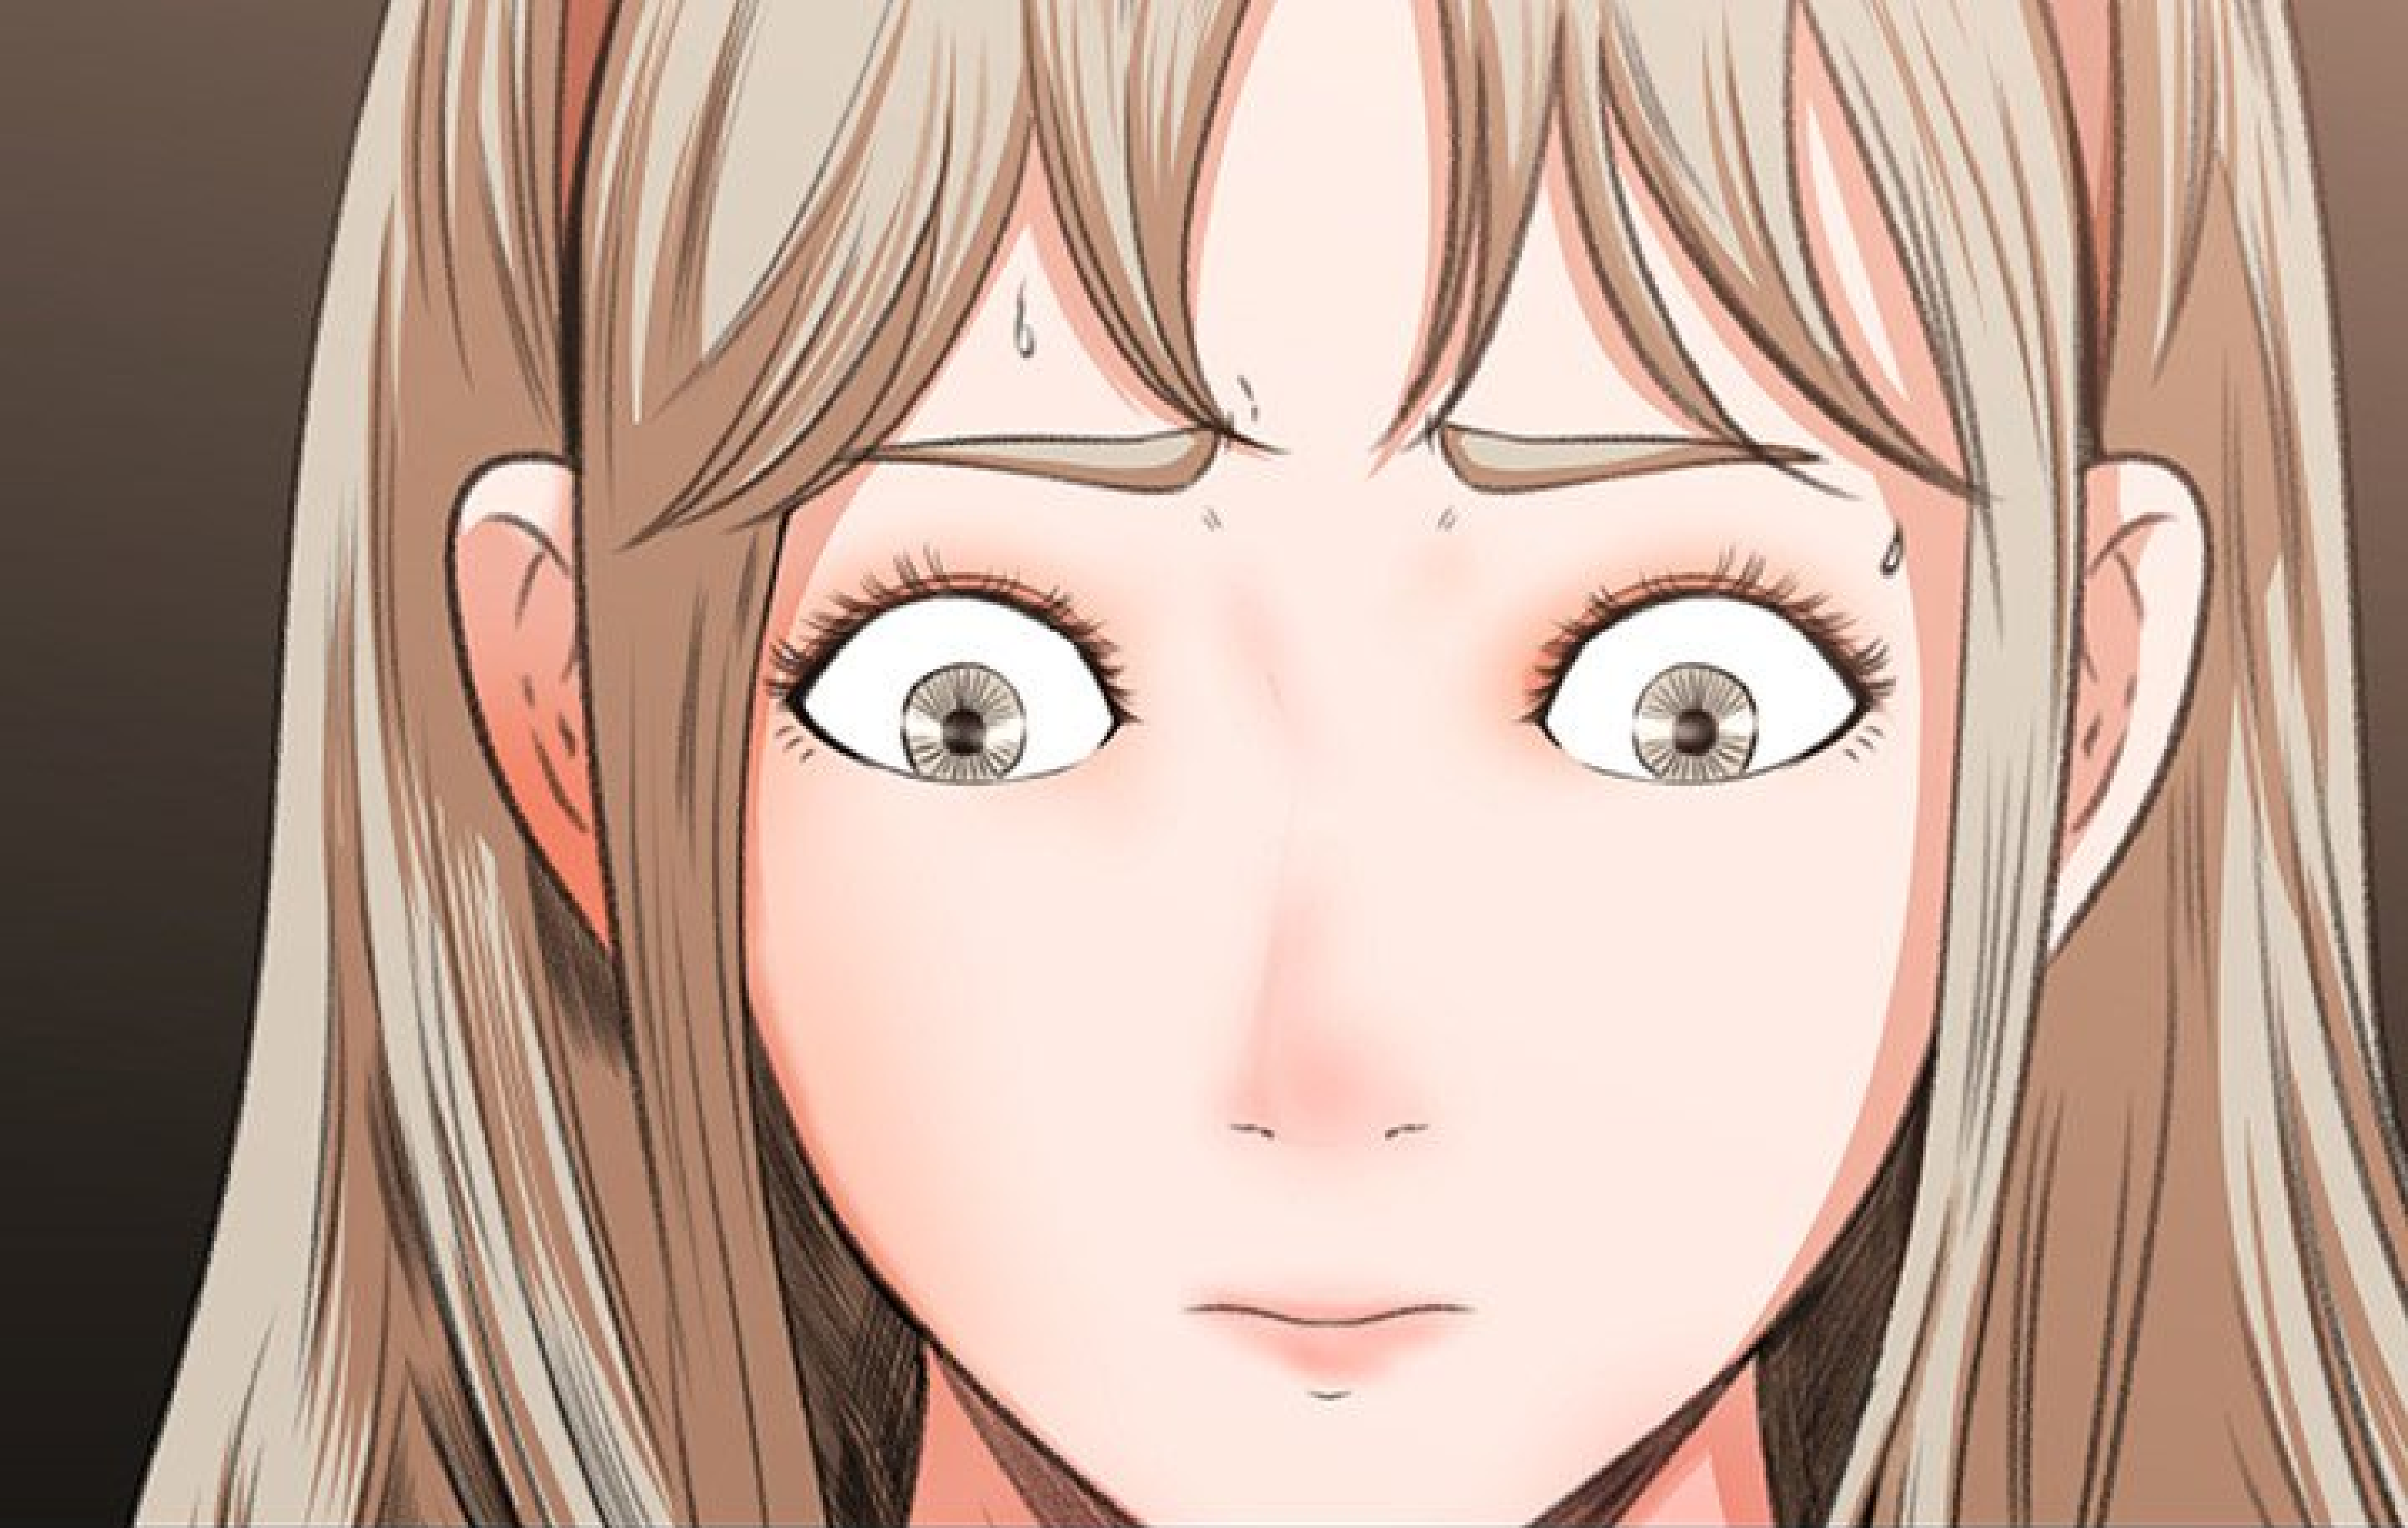

HEIN ?!
NON, CE N'EST PAS...

POURQUOI ? AVEZ-VOUS
CHANGÉ D'AVIS ? IL N'EST PAS
TROP TARD, VOUS SAVEZ ?

...

EH BIEN ALLONS-Y,
LEVEZ-VOUS.

SHH

QUACK

SHLACK

A close-up illustration of a hand holding a glowing red orb. The orb has a bright white highlight and radiating lines, suggesting intense energy or light. The hand is rendered in a simple, clean style with some shading to indicate form.

OÙ ÉTIEZ-VOUS ?
JE VOUS CHERCHAIS
PARTOUT...

A close-up illustration of a character's neck and collar. The character has a light skin tone and is wearing a light-colored, possibly white, collared shirt. The neck is shaded with fine, vertical lines, suggesting texture or shadow. To the right of the neck is a white, circular speech bubble with a black outline. The background is a blurred, warm-toned interior space, possibly a hallway or a room with wooden paneling. The bottom half of the image is a solid black rectangle.