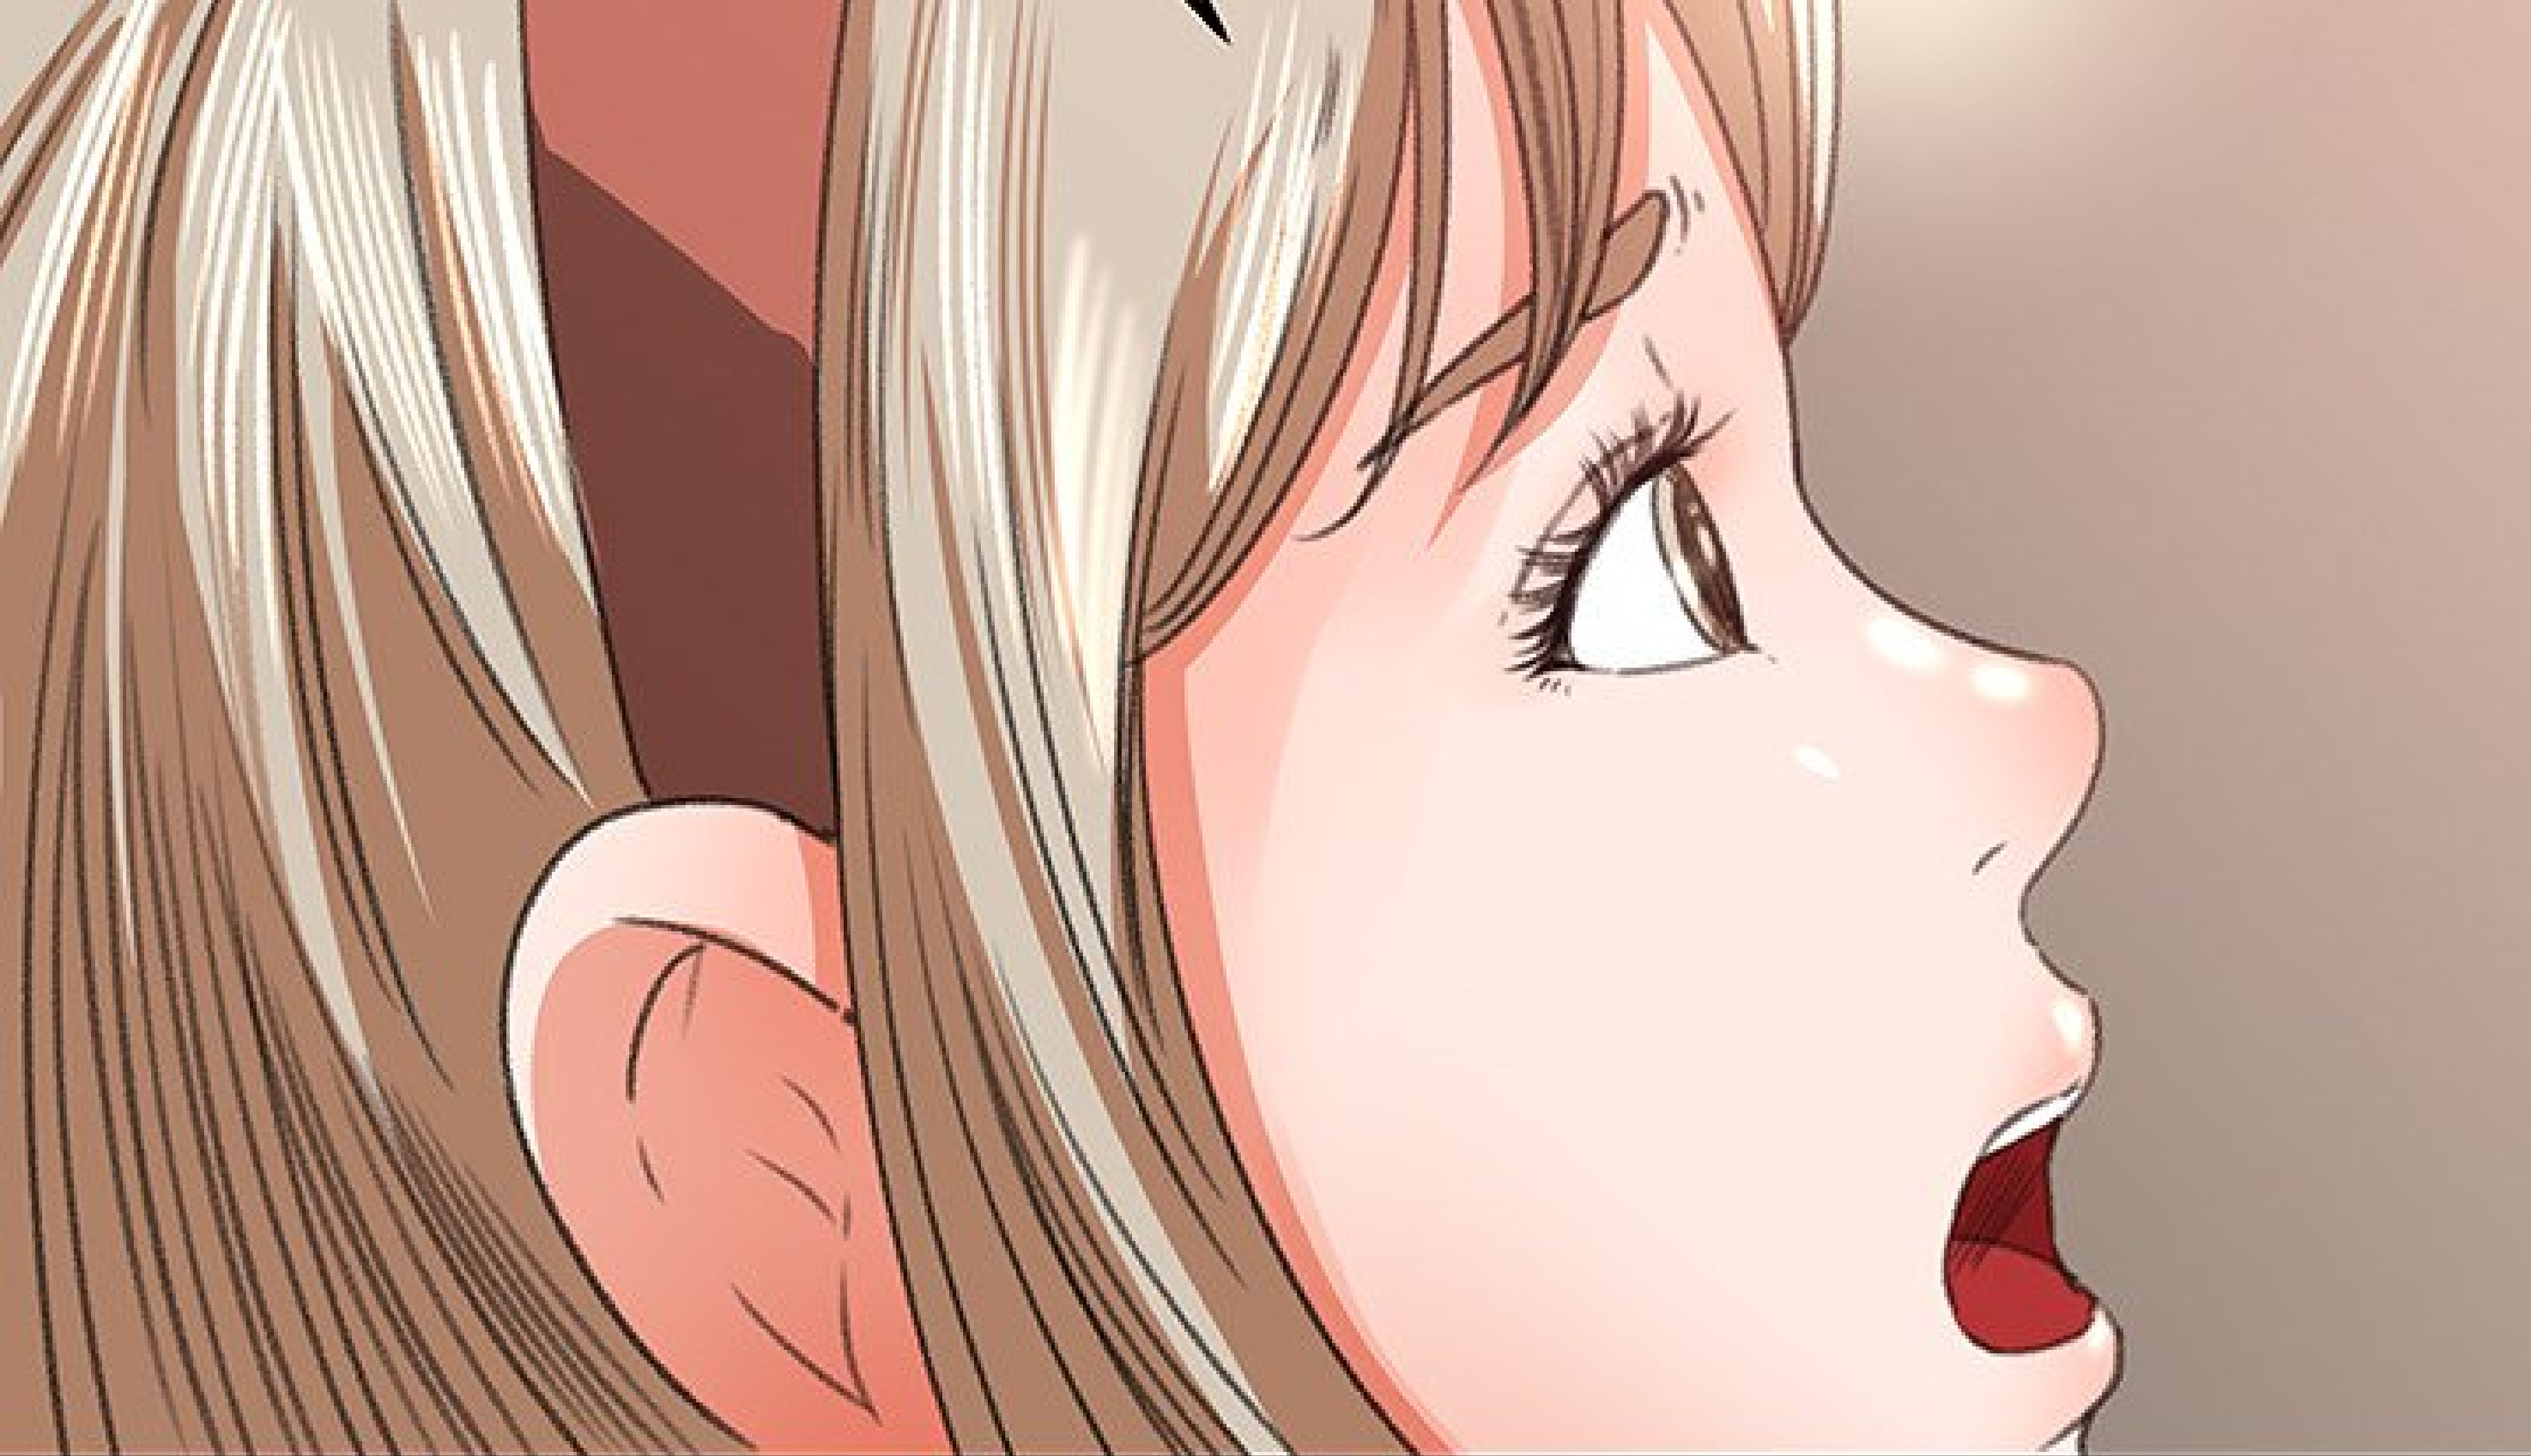

POURQUOI ? AVEZ-VOUS
CHANGÉ D'AVIS ? IL N'EST PAS
TROP TARD, VOUS SAVEZ ?