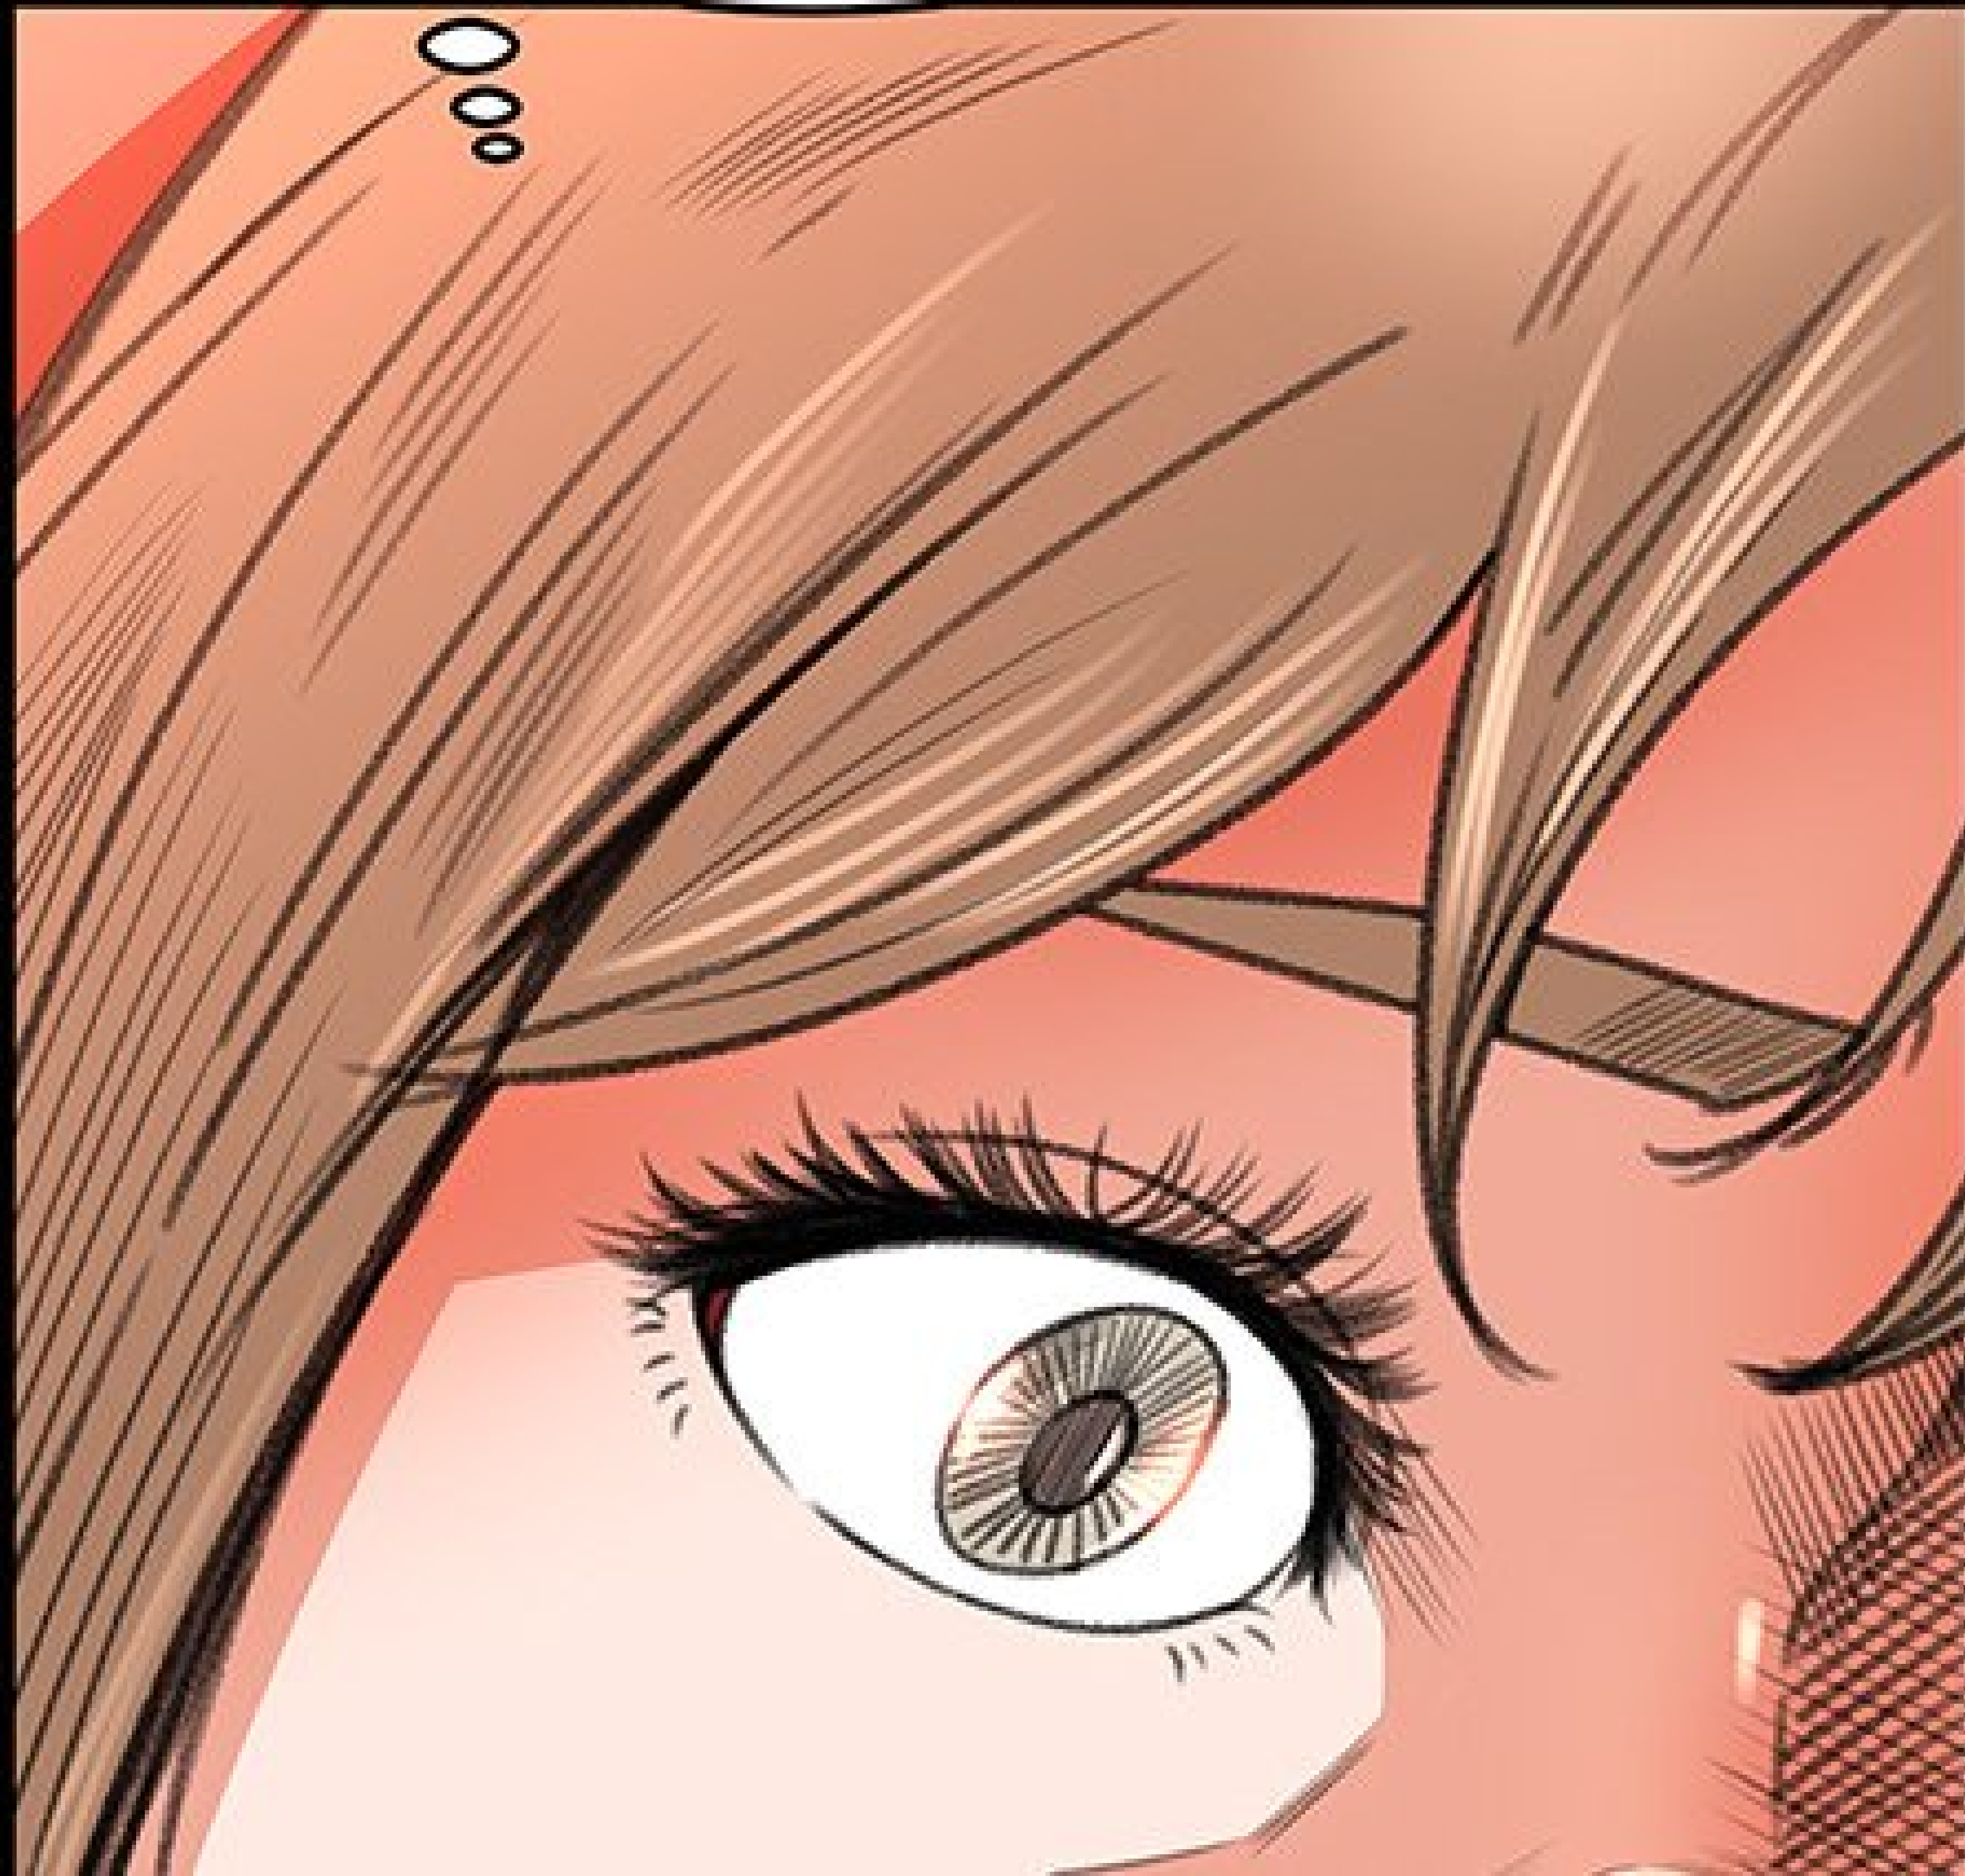

BORAM...
TON VISAGE...