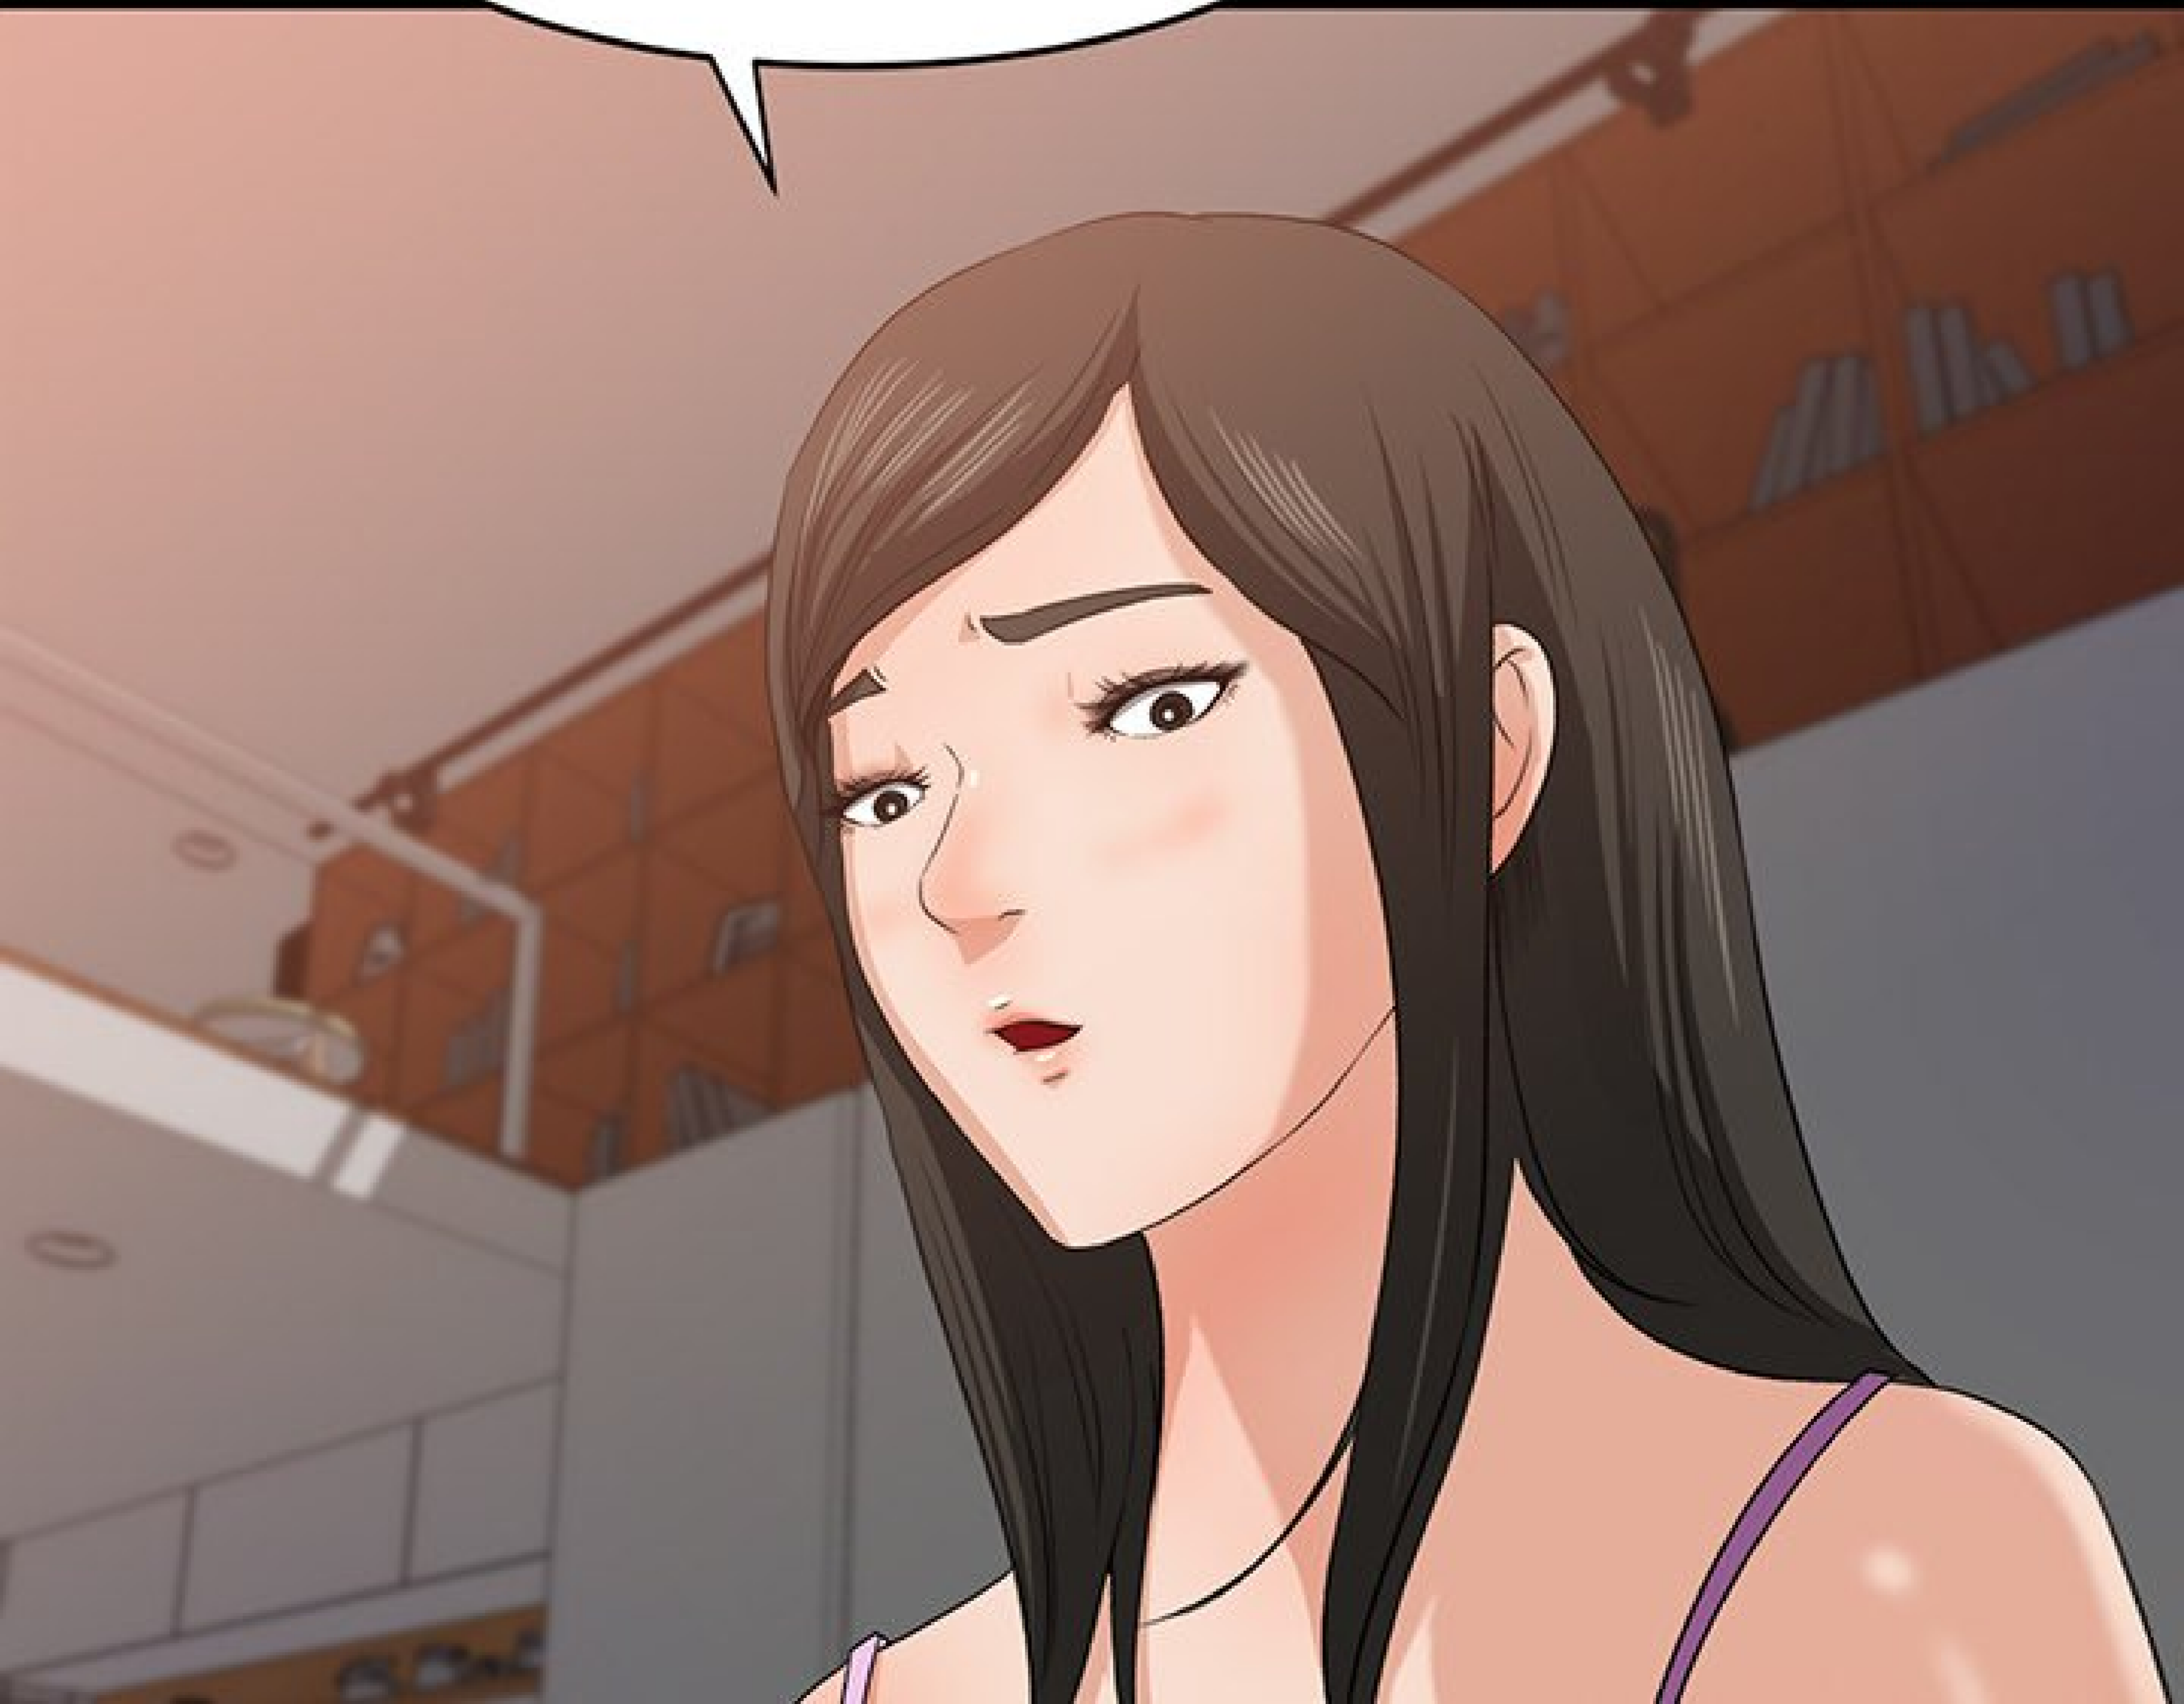

TOUT EST DE VOTRE
FAUTE, M. DONGHO. JE VEUX
QUE VOUS PRENIEZ VOS
RESPONSABILITÉS.