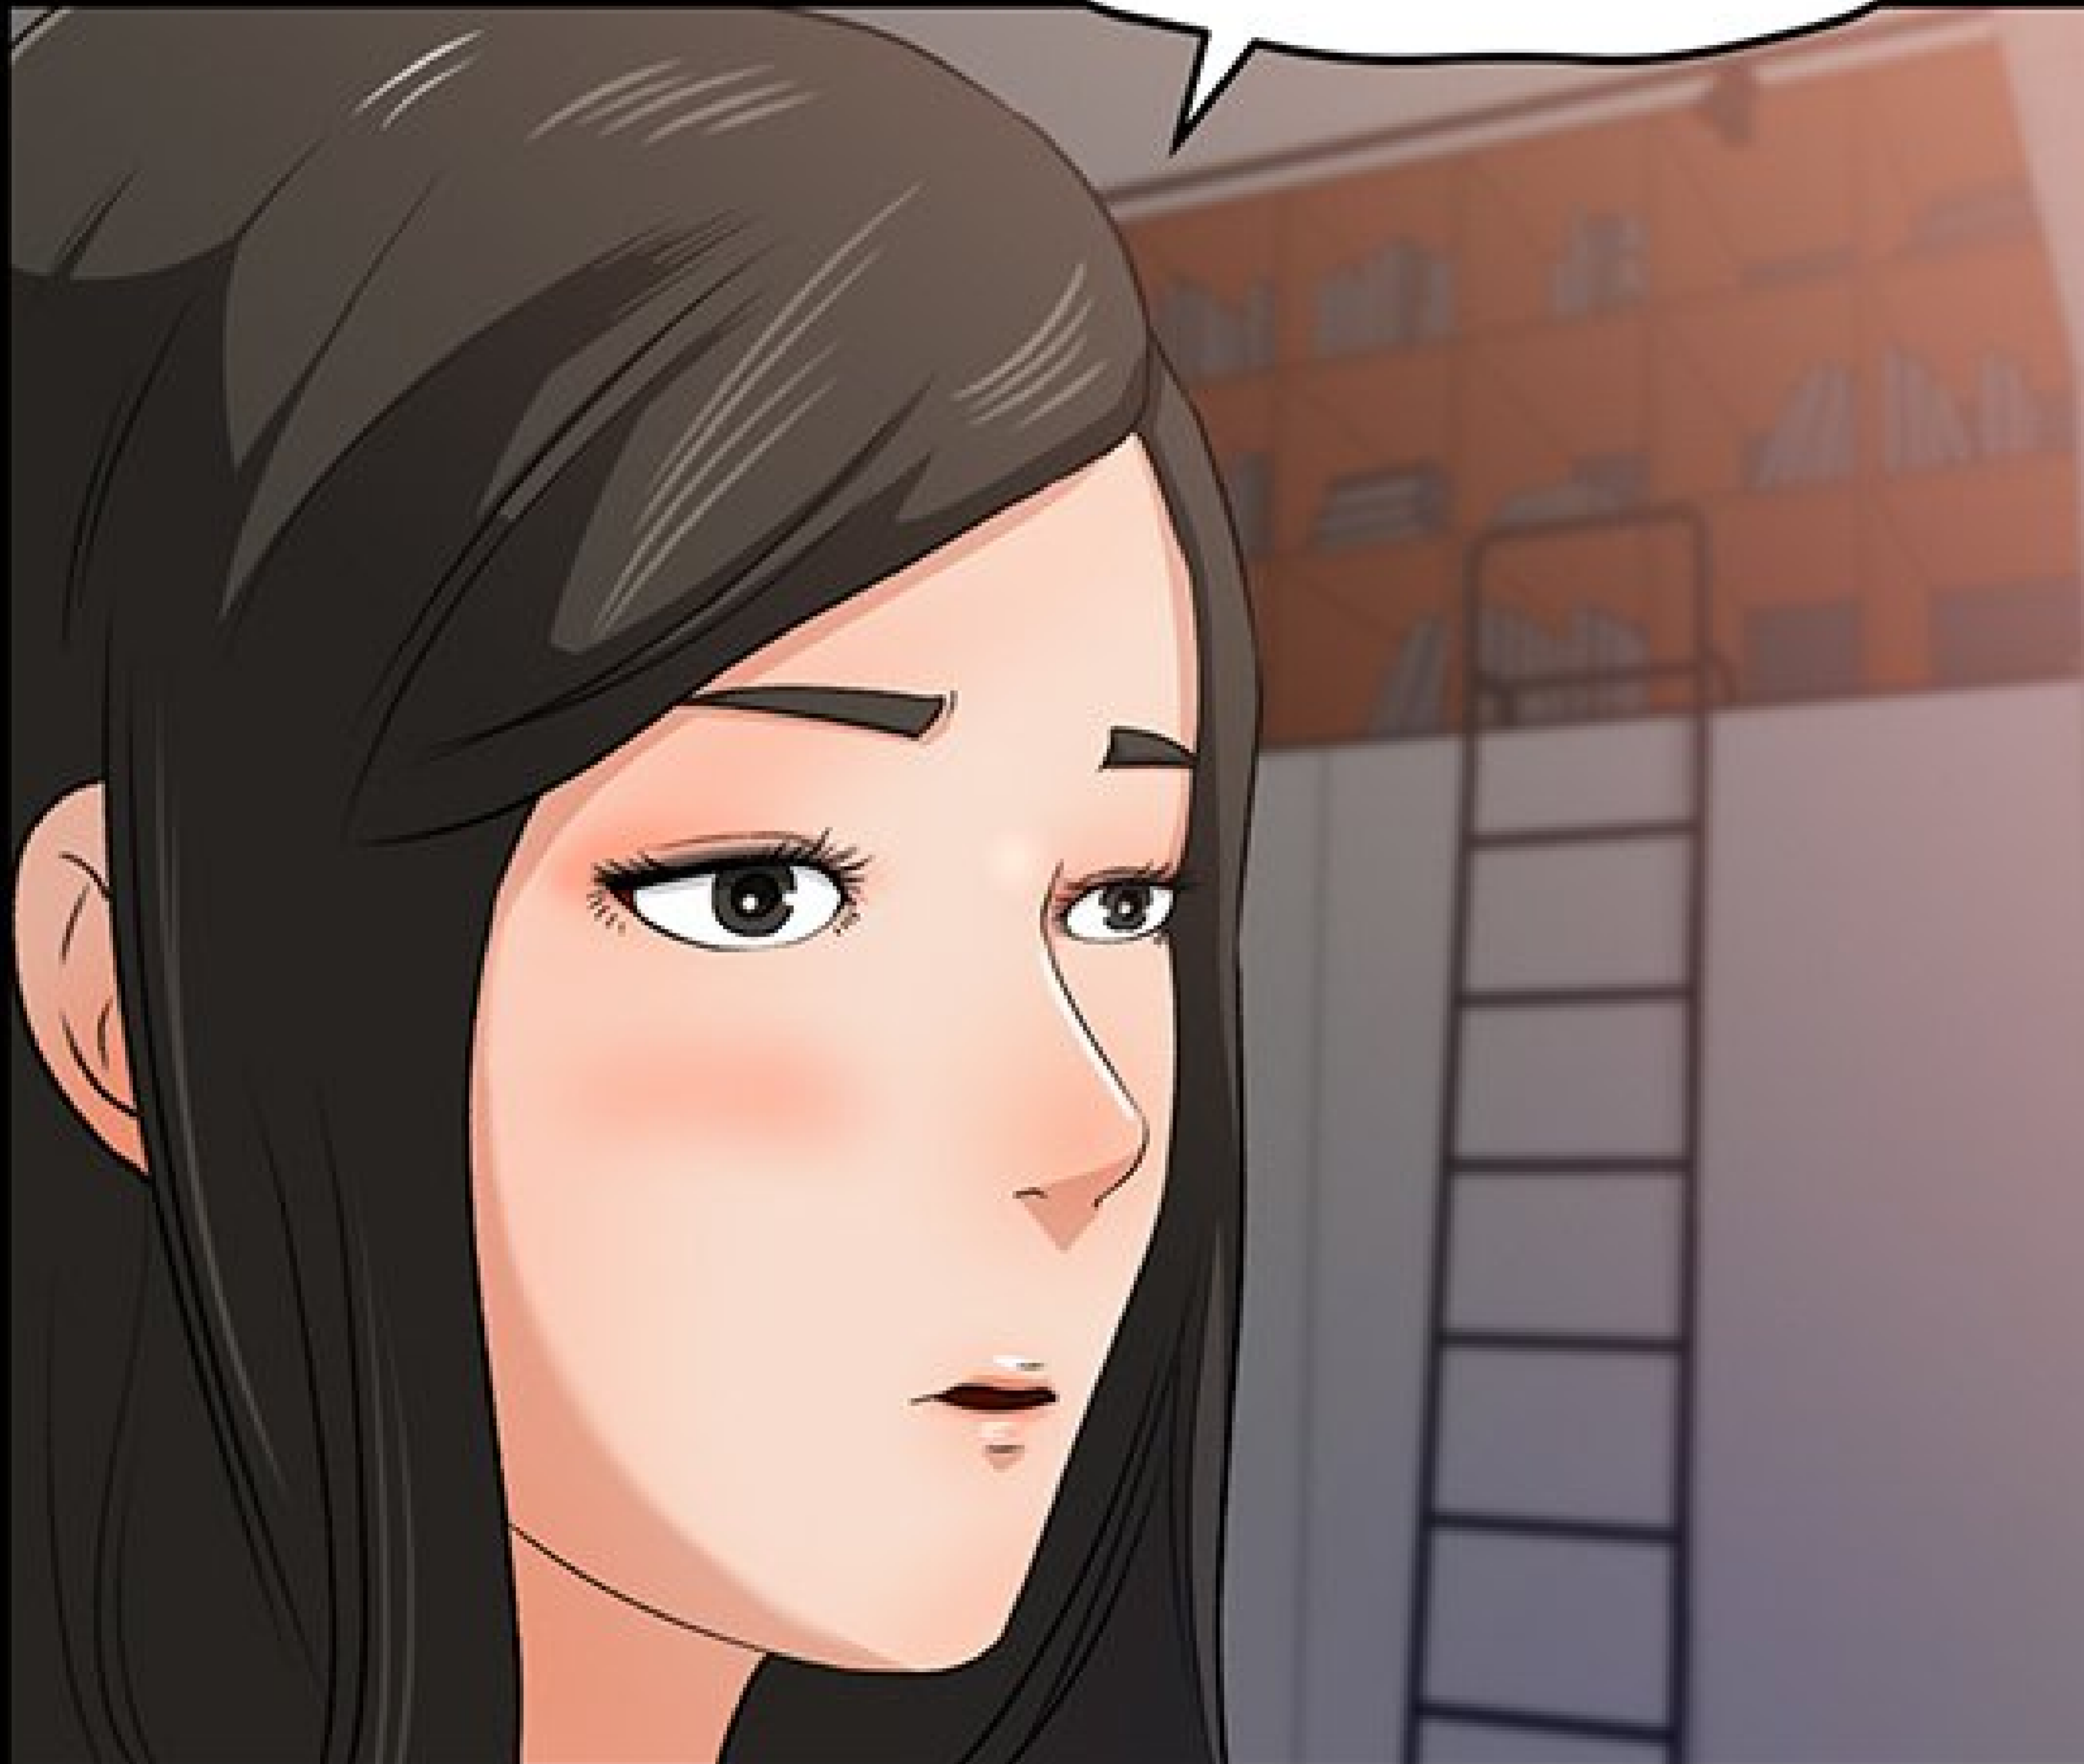

JE VALUX CHER,
VOUS SAVEZ...