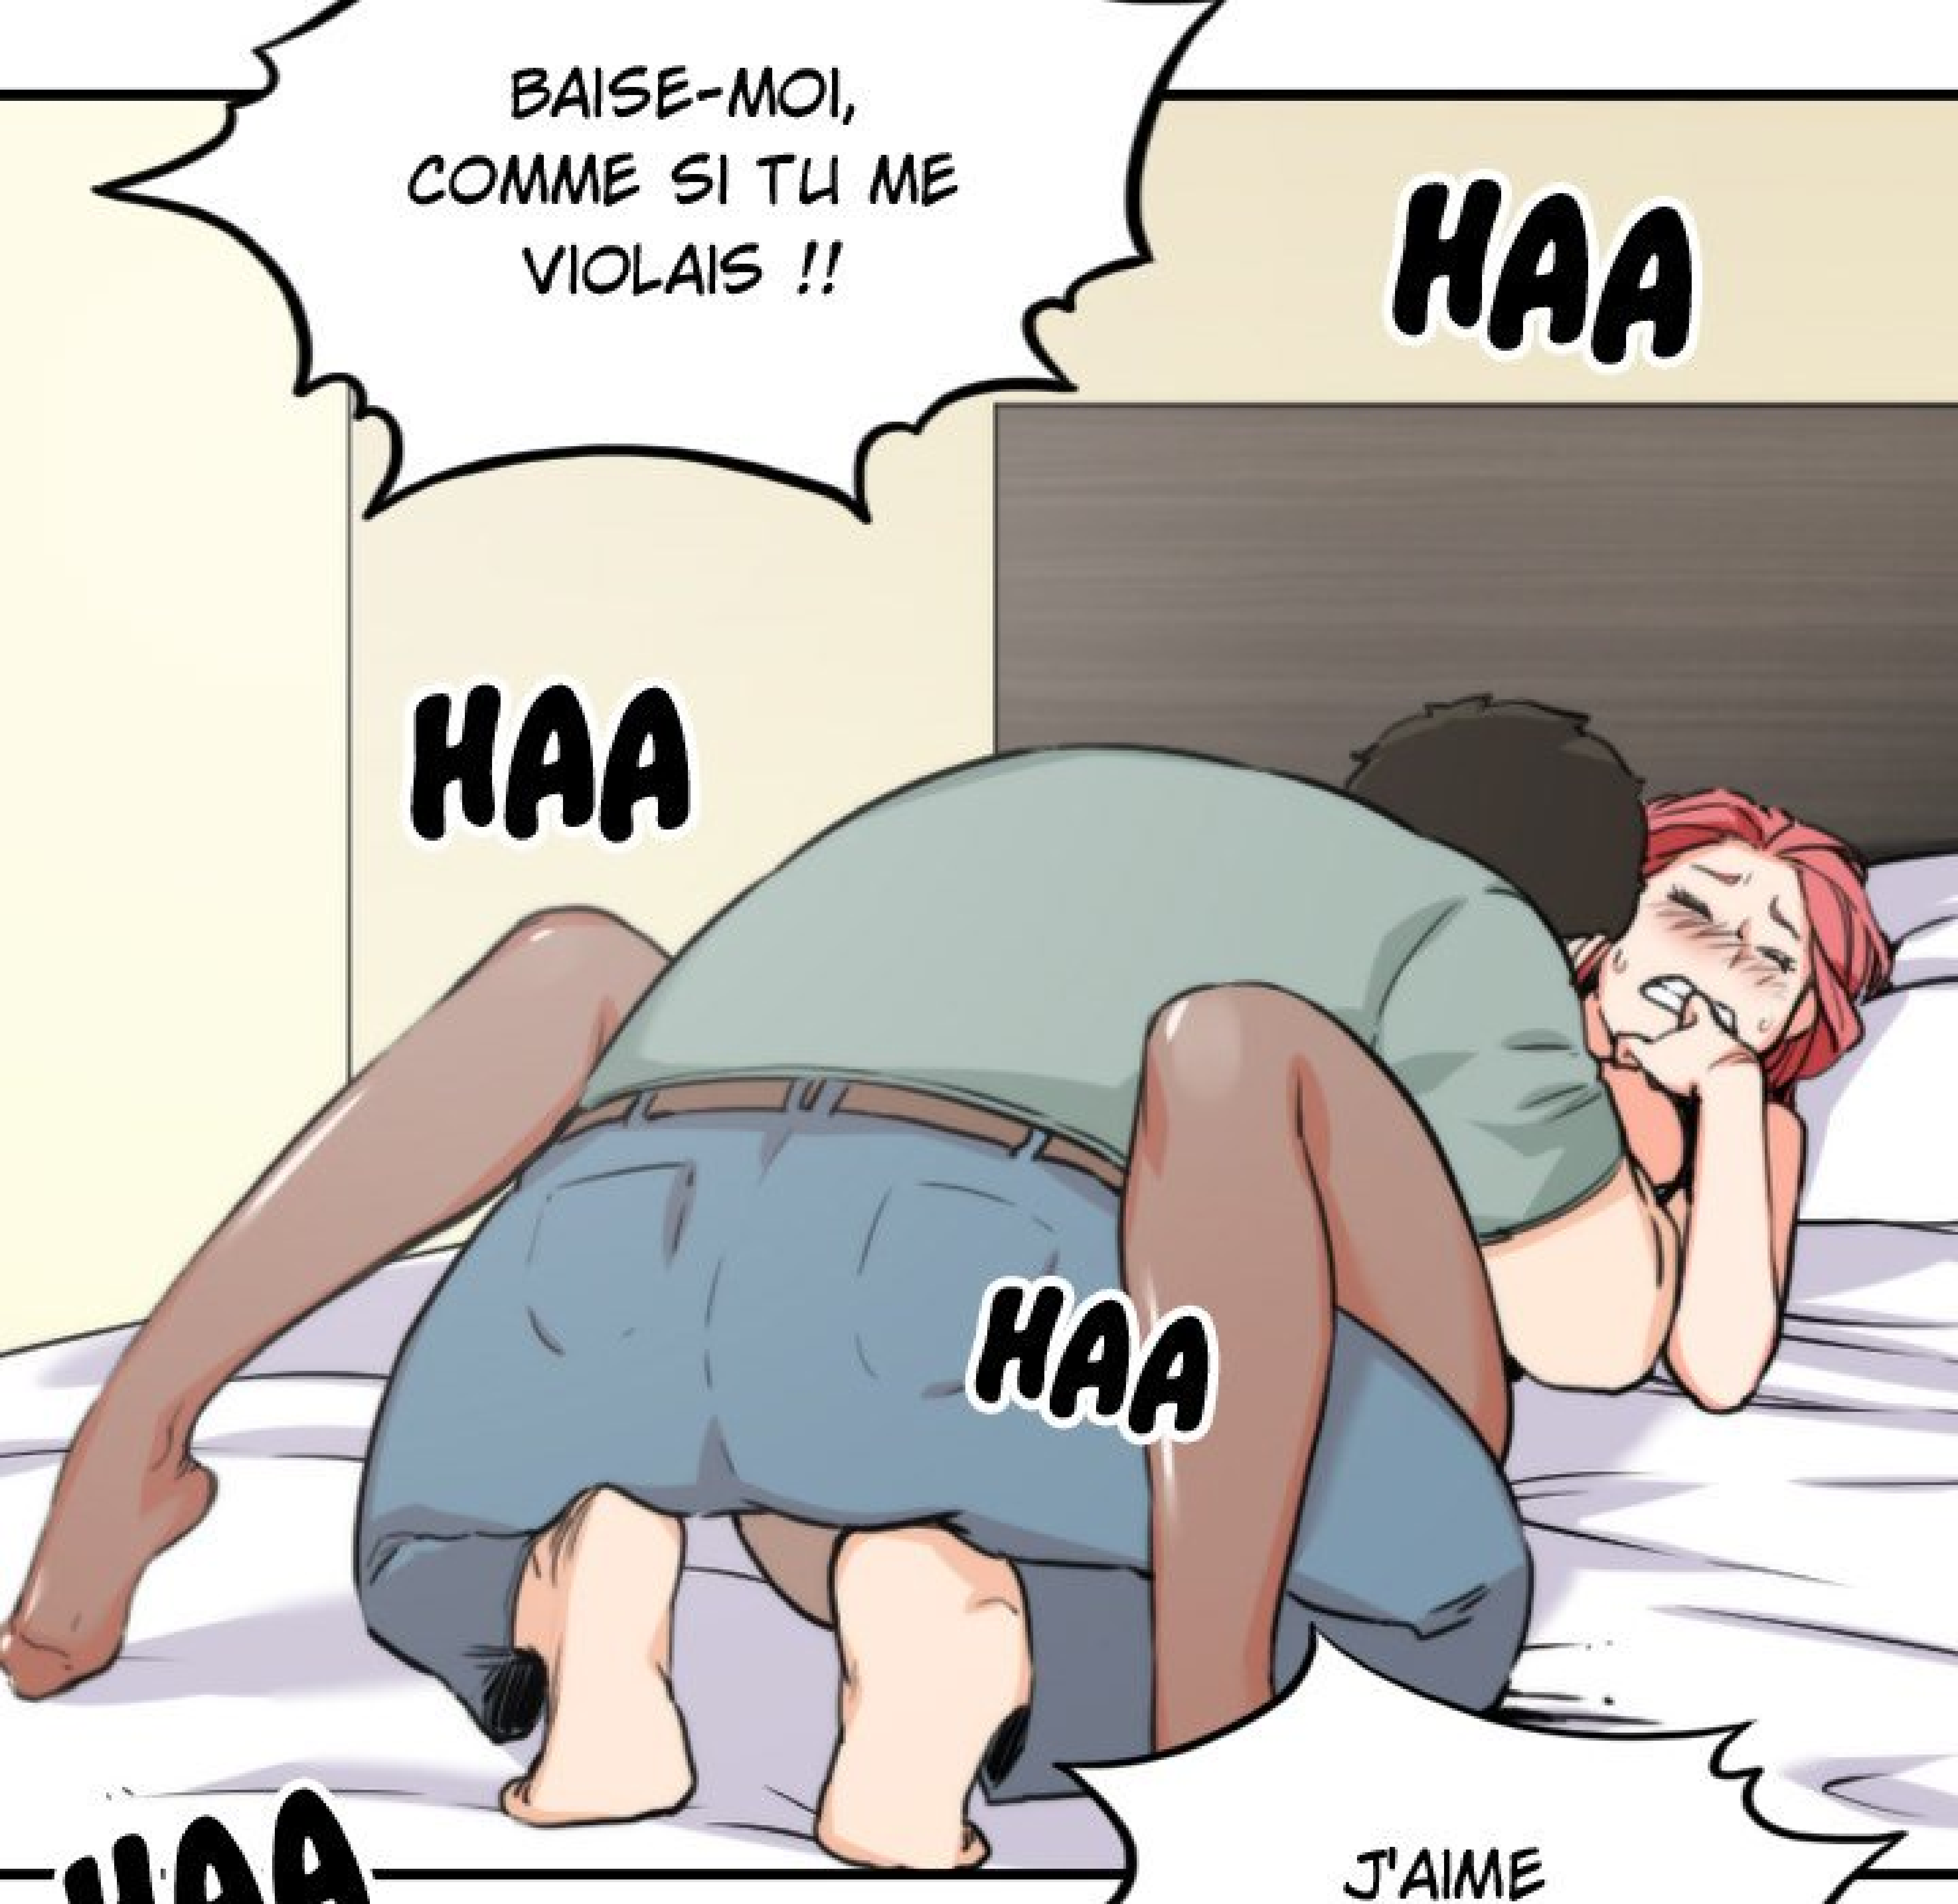

BAISE-MOI,
COMME SI TU ME
VIOLAIS !!

HAA

HAA

HAA

HAA

J'AIME