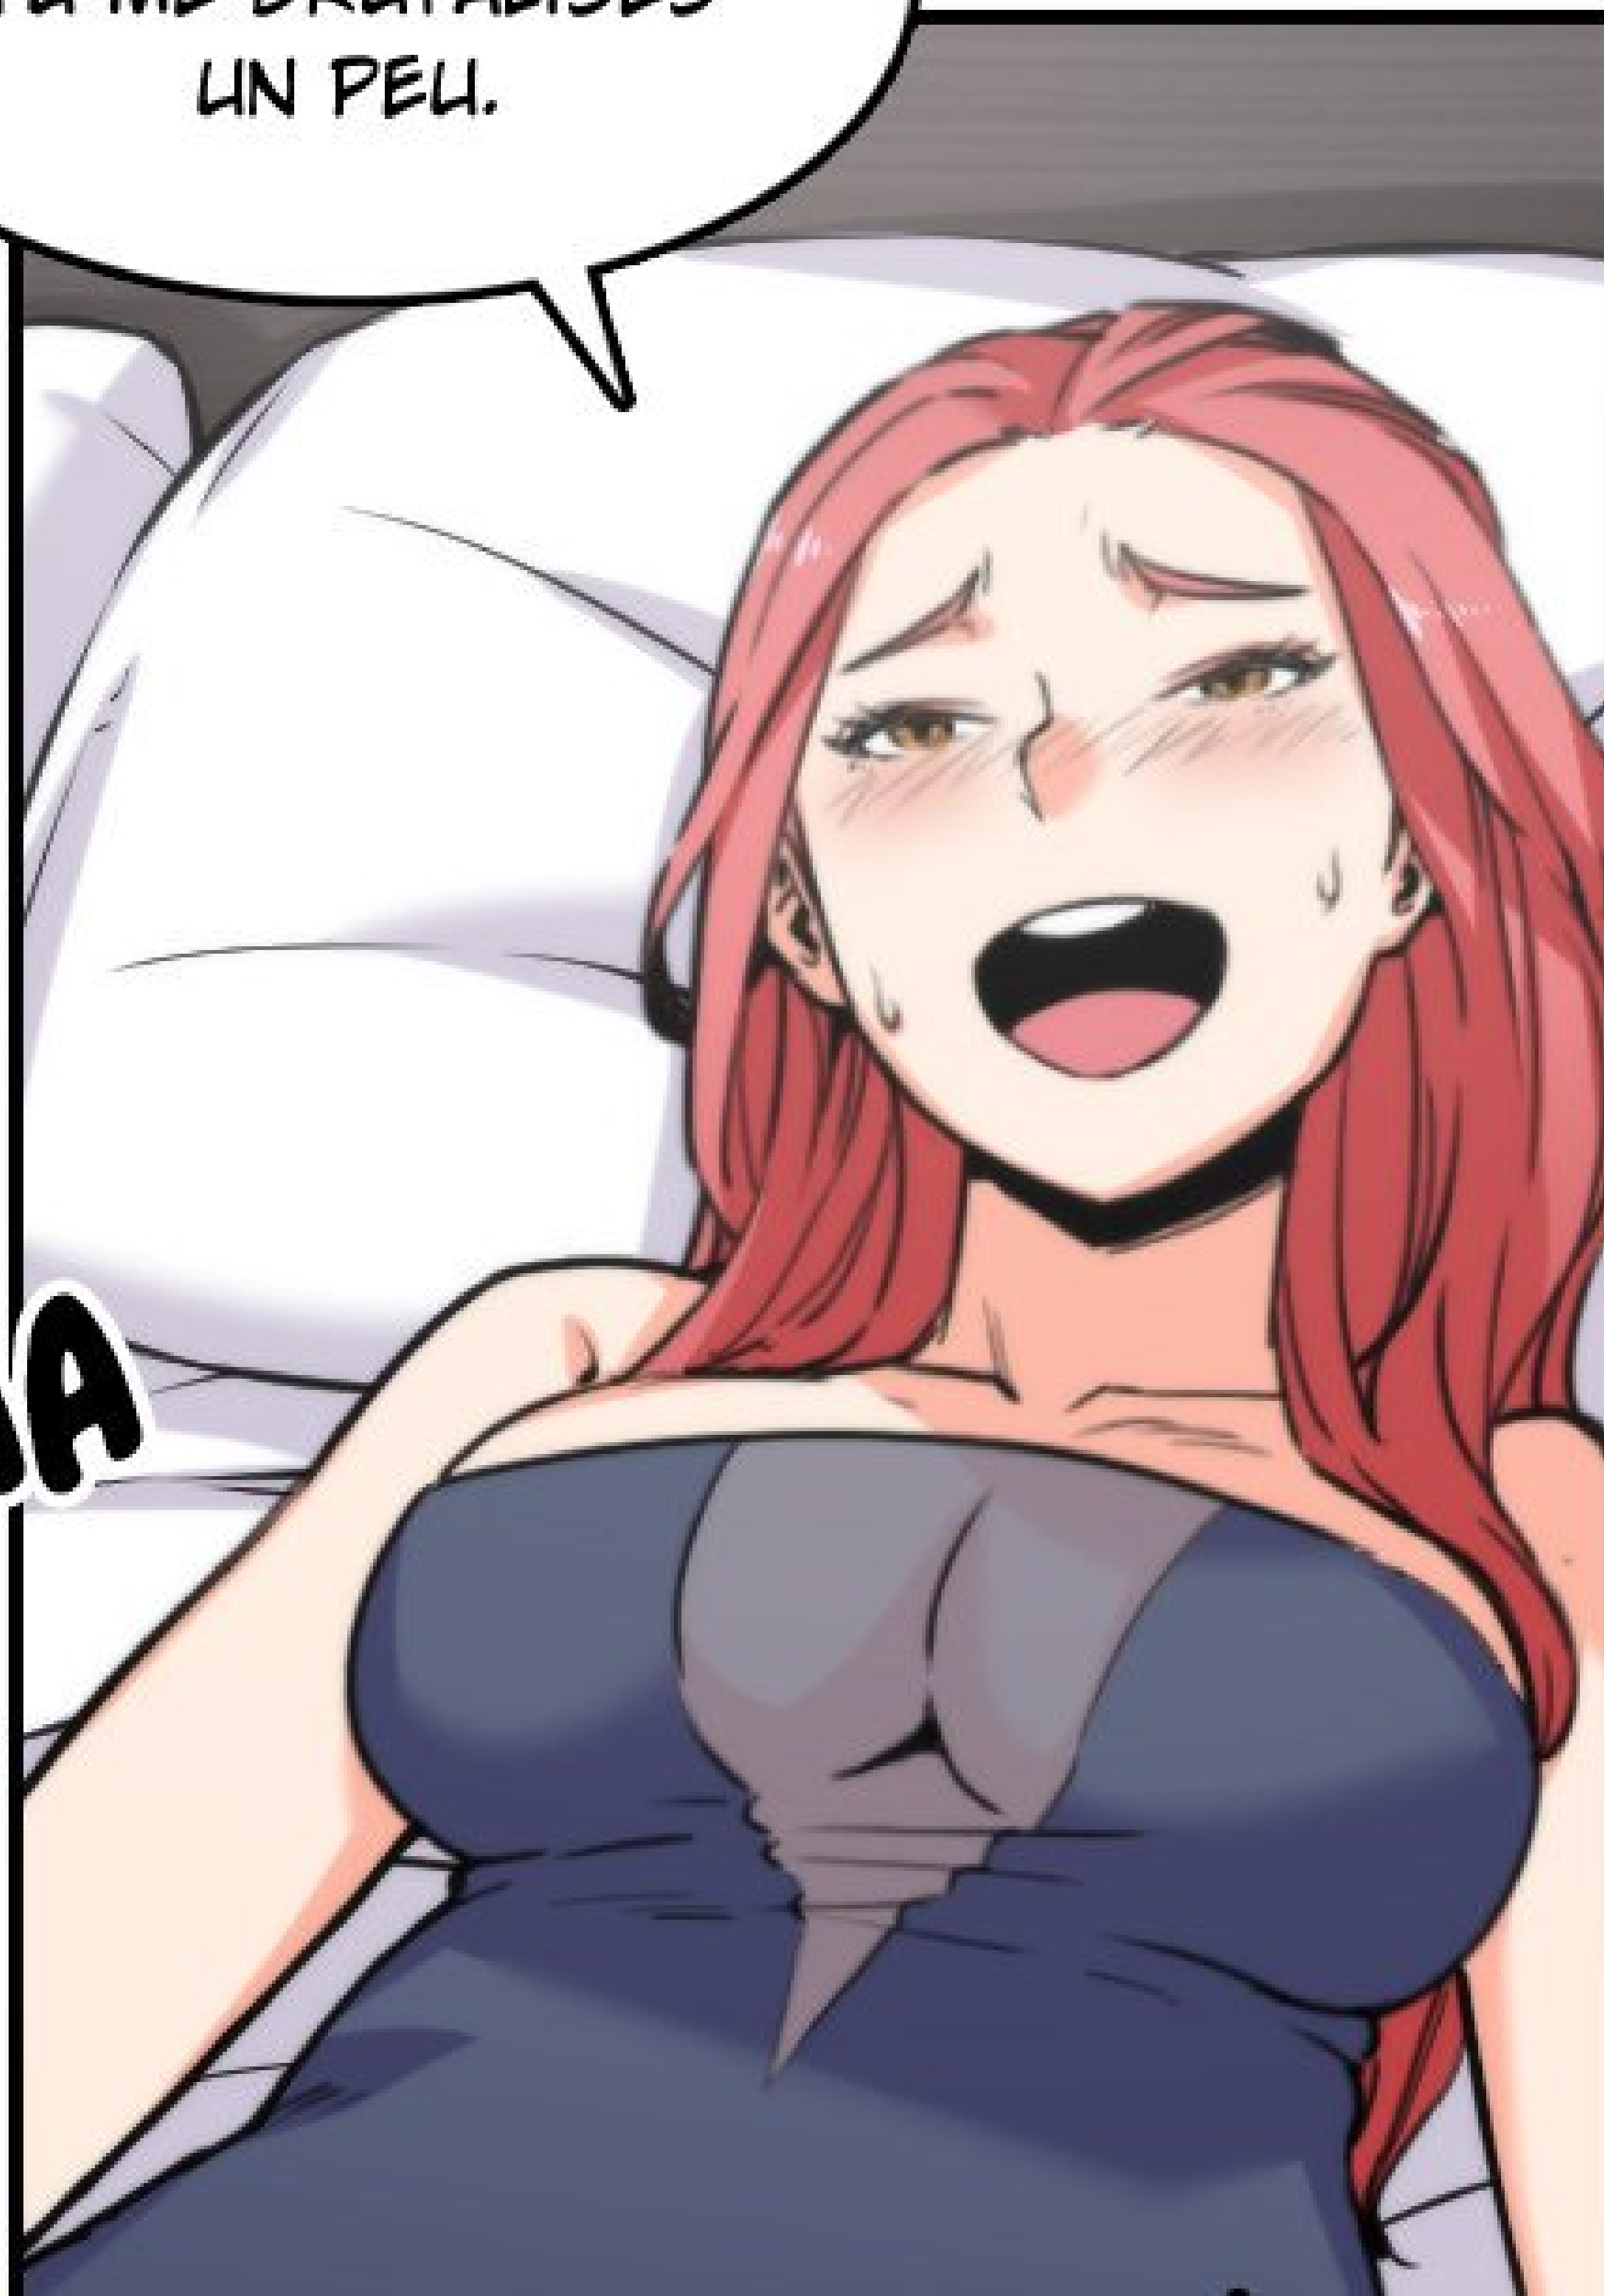

HAA

JE VEUX QUE
TU ME BRUTALISES
UN PEU.

HAA