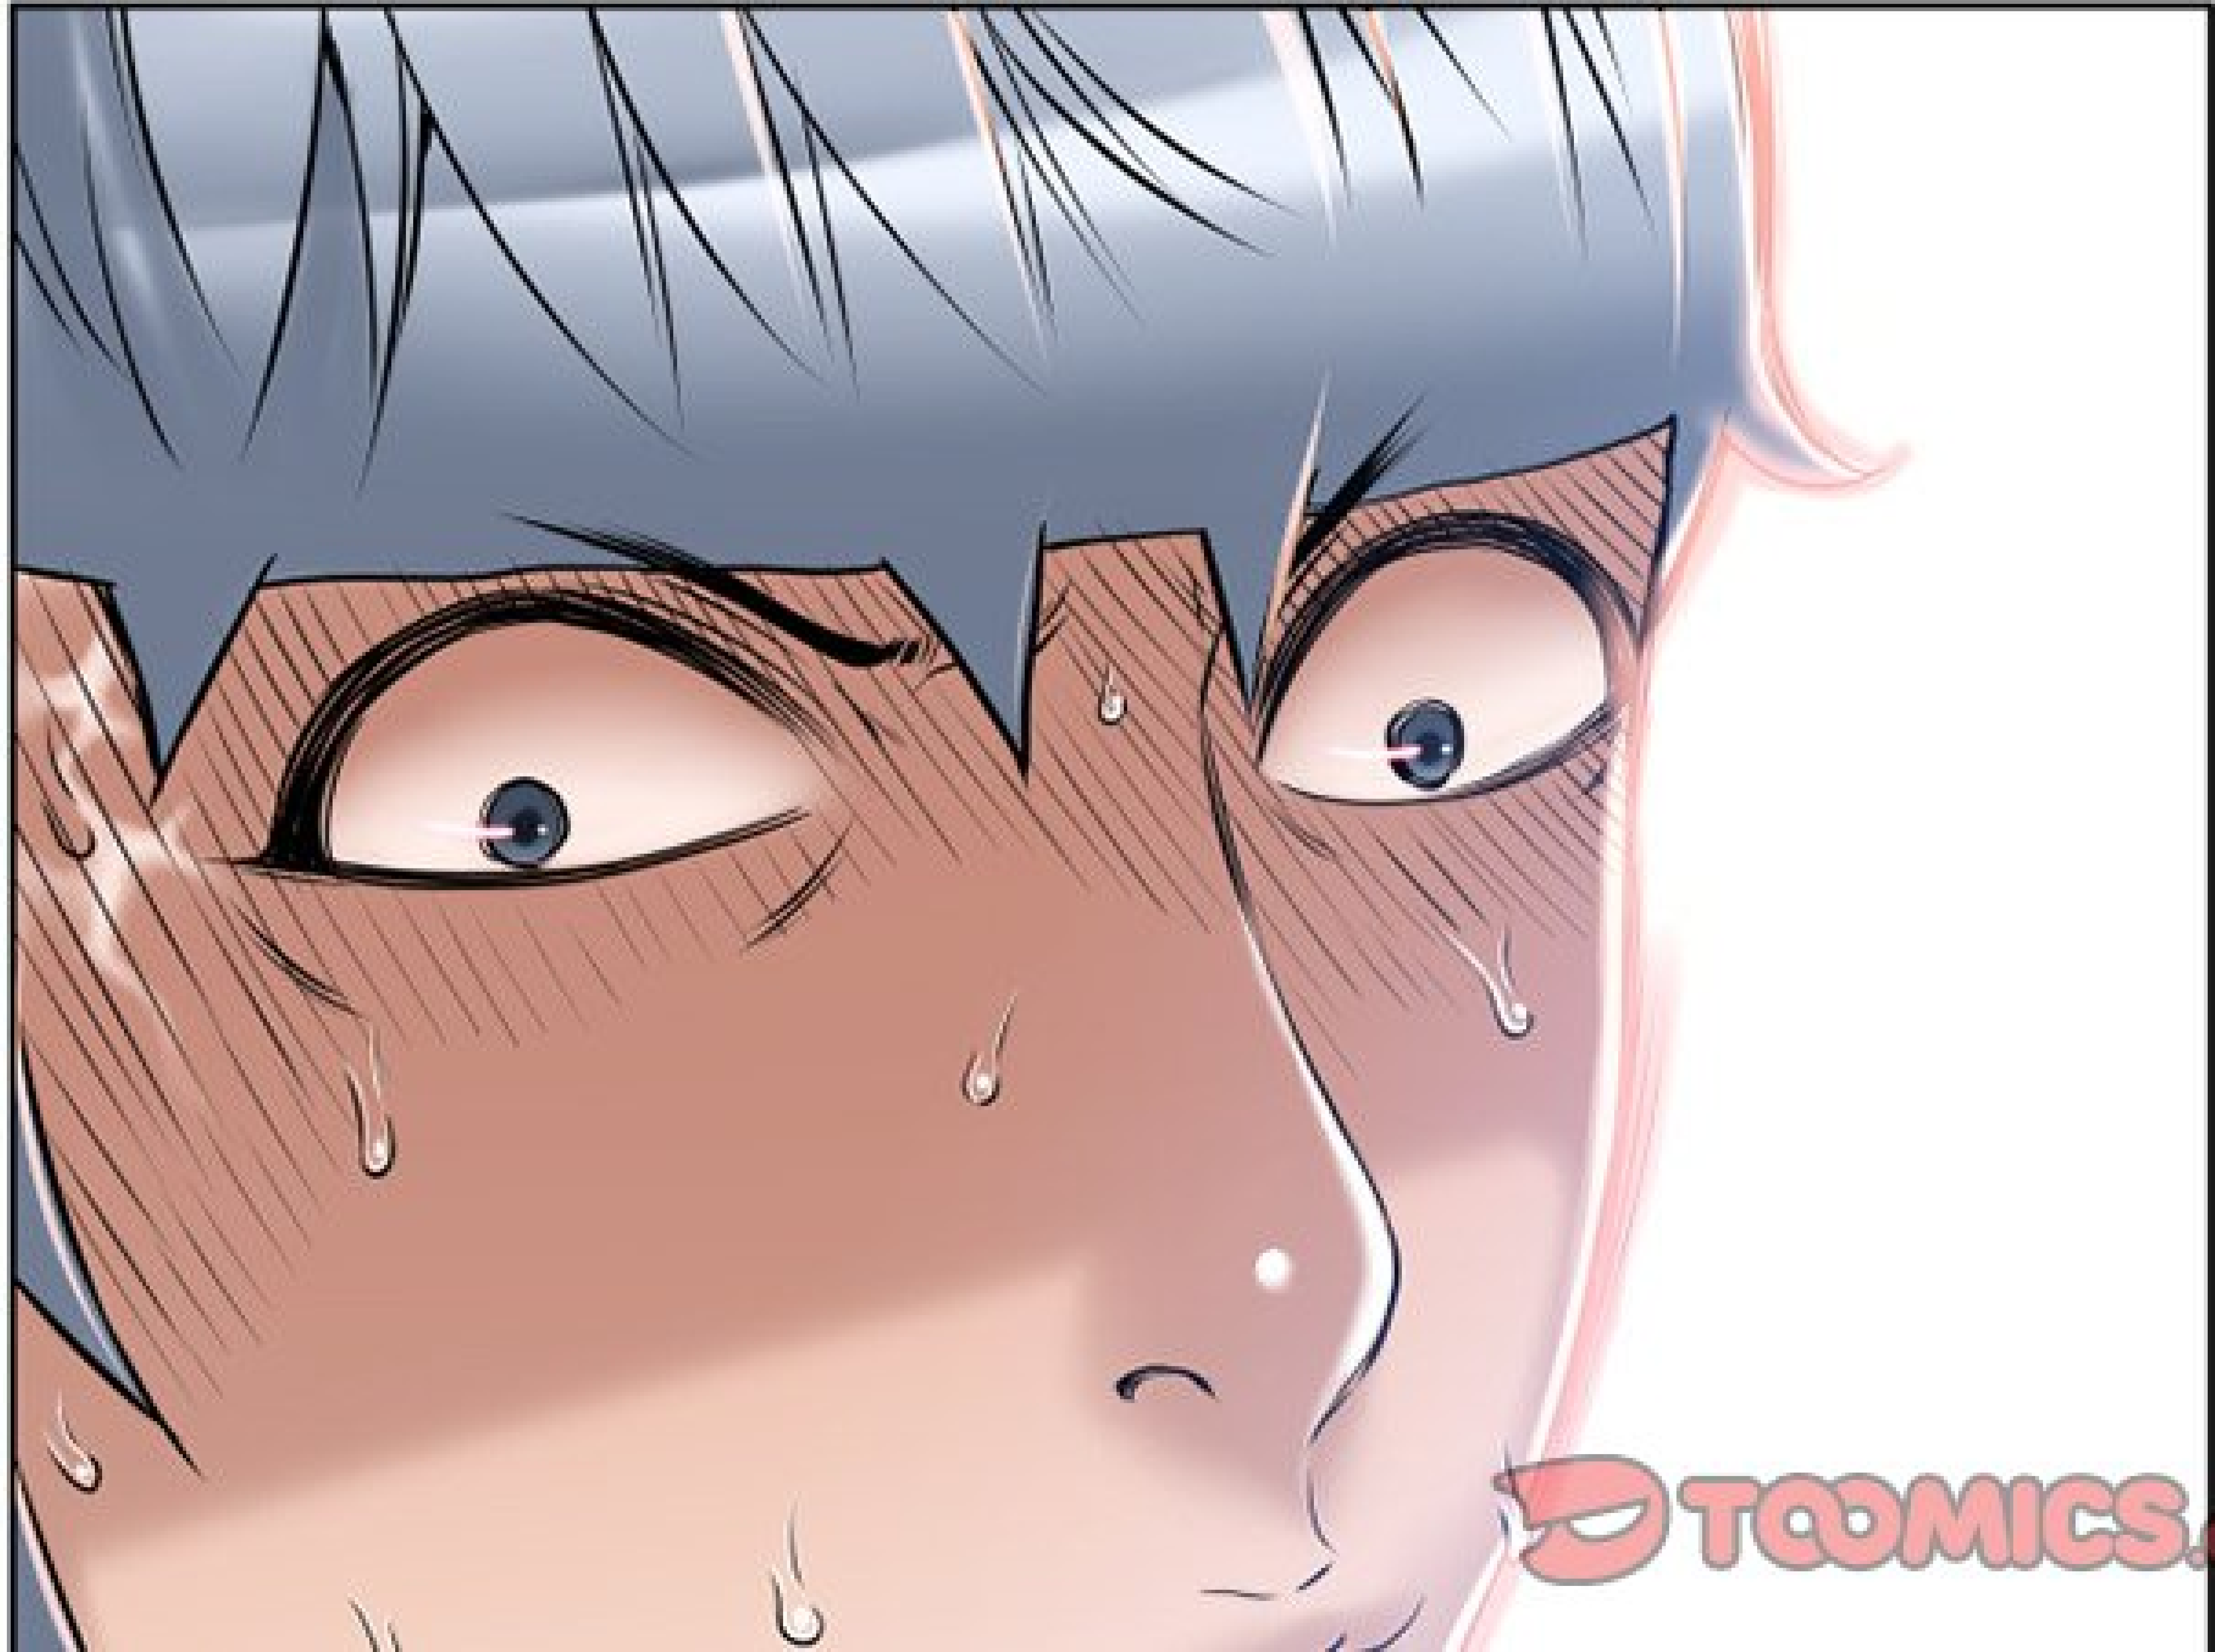

JE LE SAVAIS,  
C'ÉTAIT ENCORE  
UN RÊVE !

TANT PIS, JE M'EN FICHE !  
JE VAIS LA METTRE AVANT  
DE ME RÉVEILLER !

AH

HAHAHA

The background is white and decorated with various elements: small hearts in light blue, pink, and white; larger, semi-transparent circles in shades of blue, green, and yellow; and faint, light-colored text and symbols scattered throughout.

# Les femmes de la fontaine