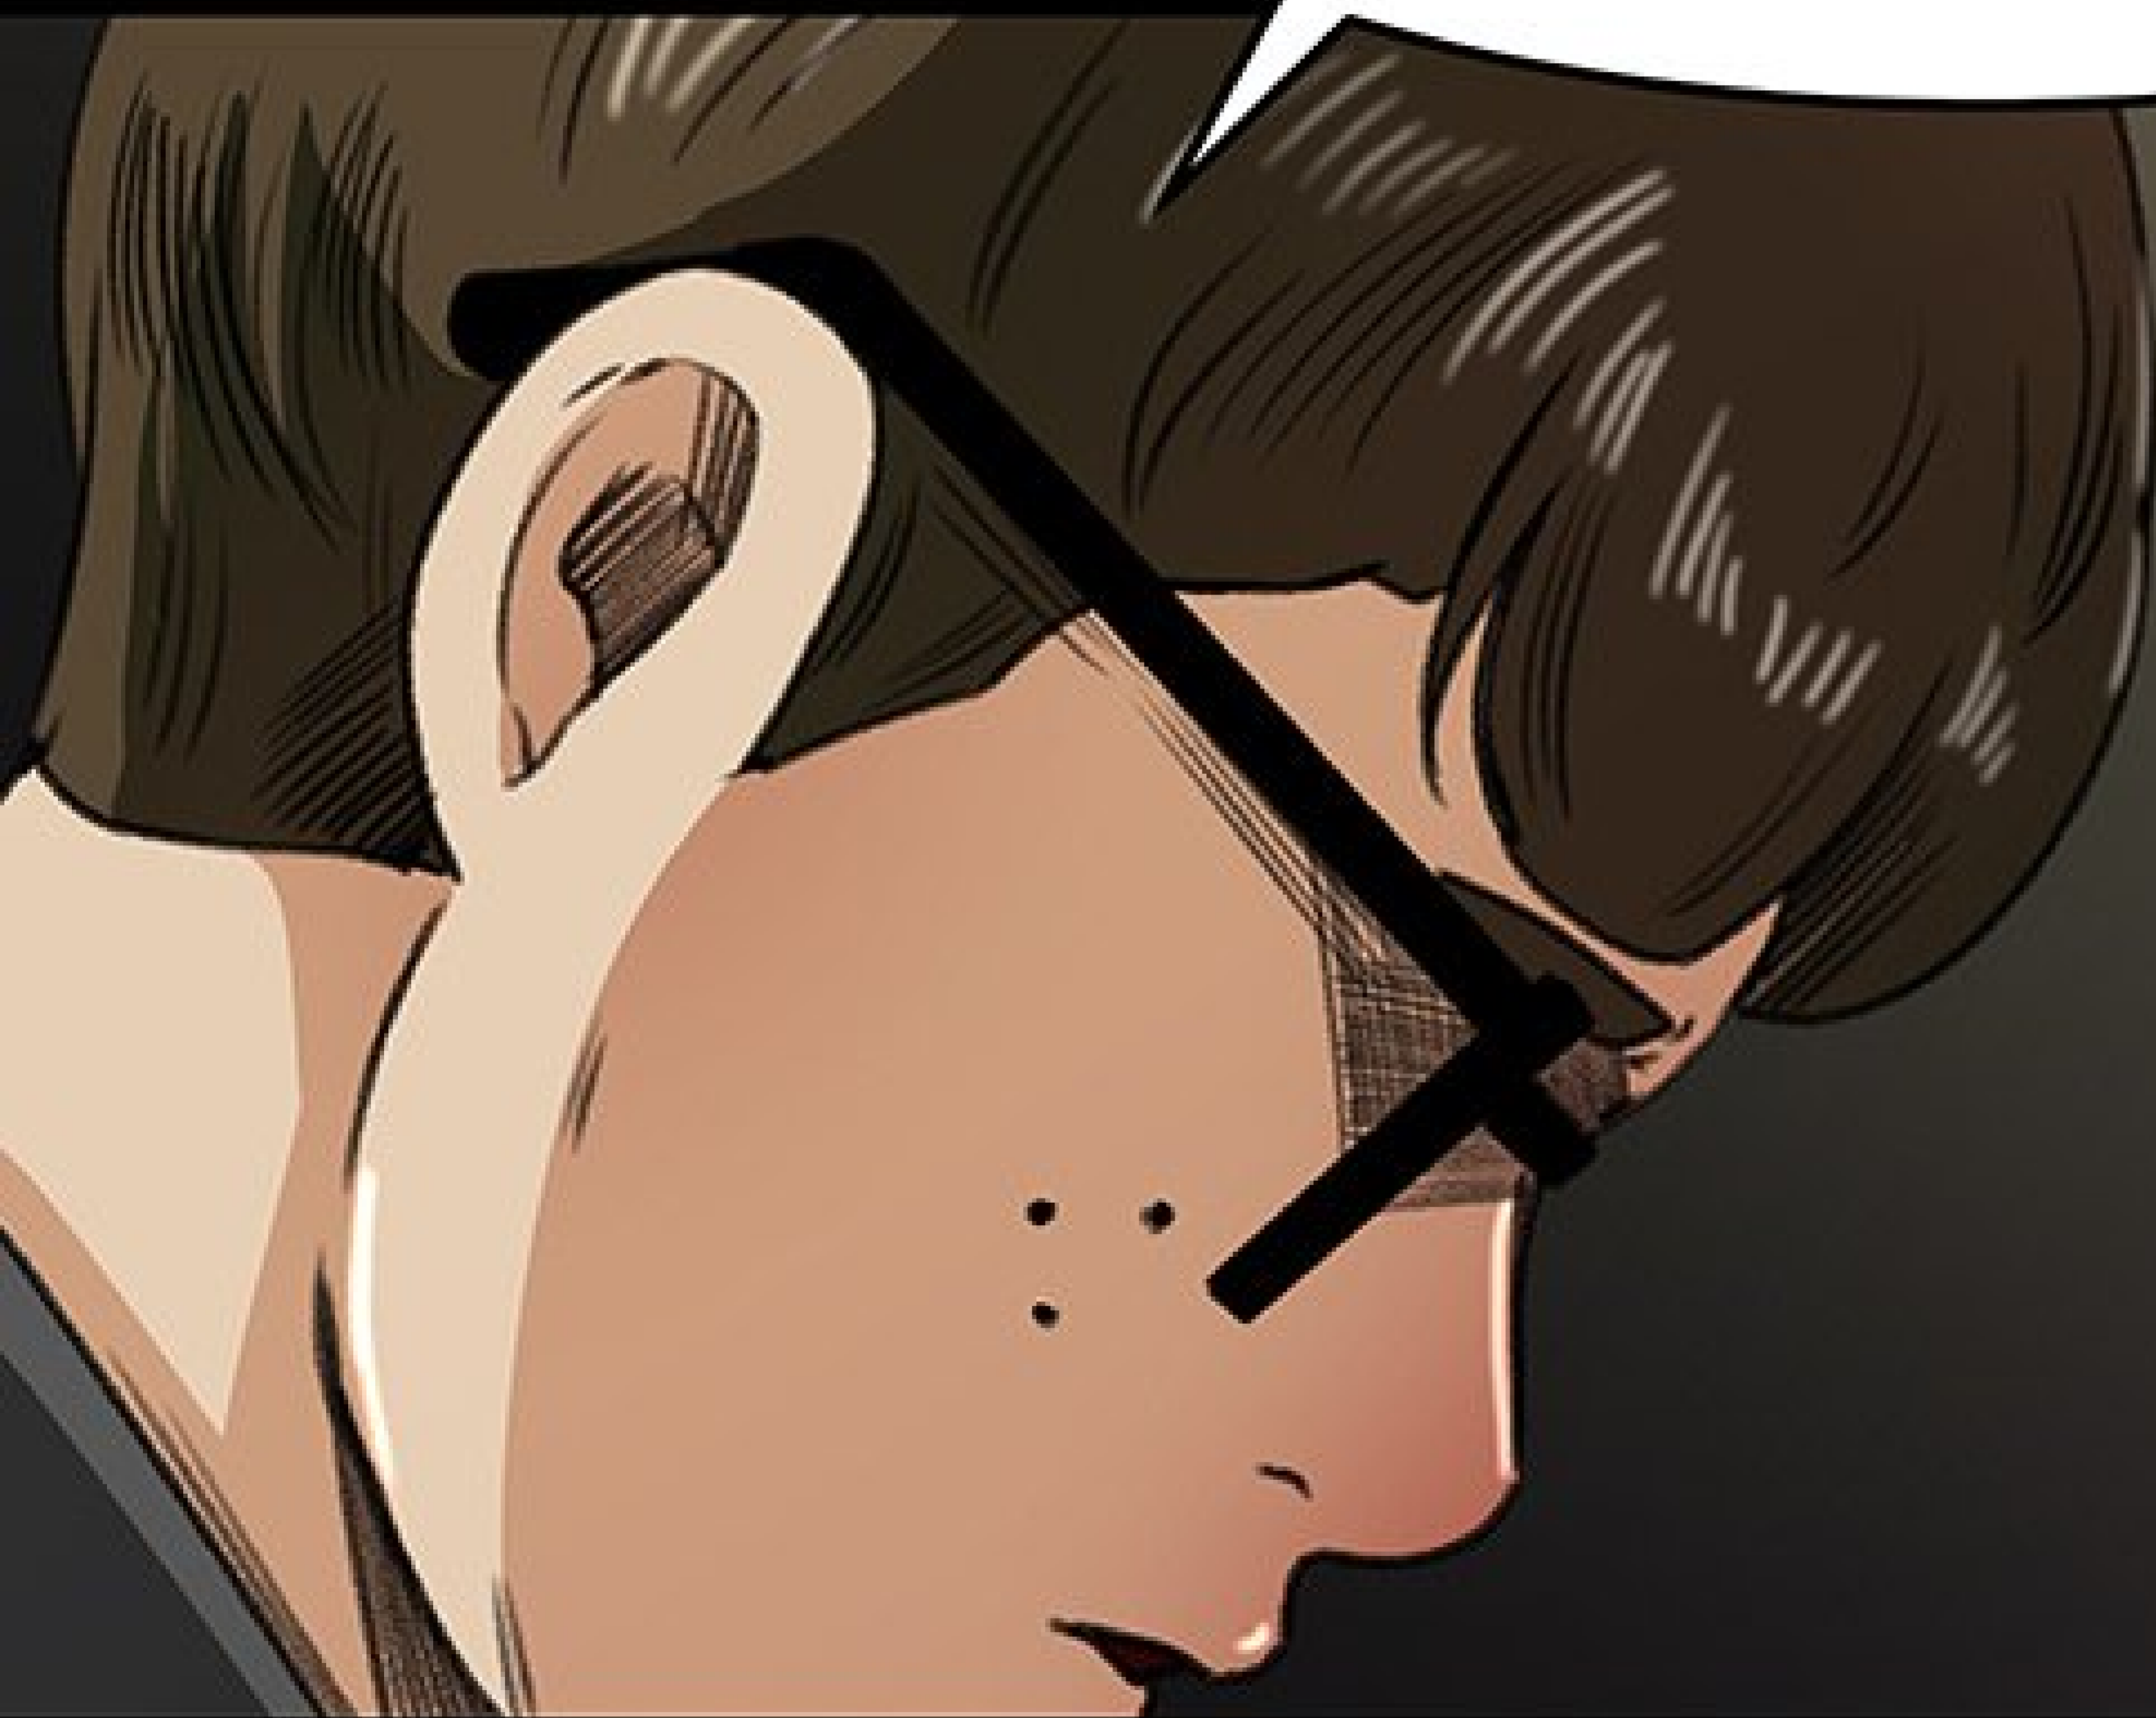

CE NE SERAIT PAS LE
SOUTIEN-GORGE DE ELNHEE ?