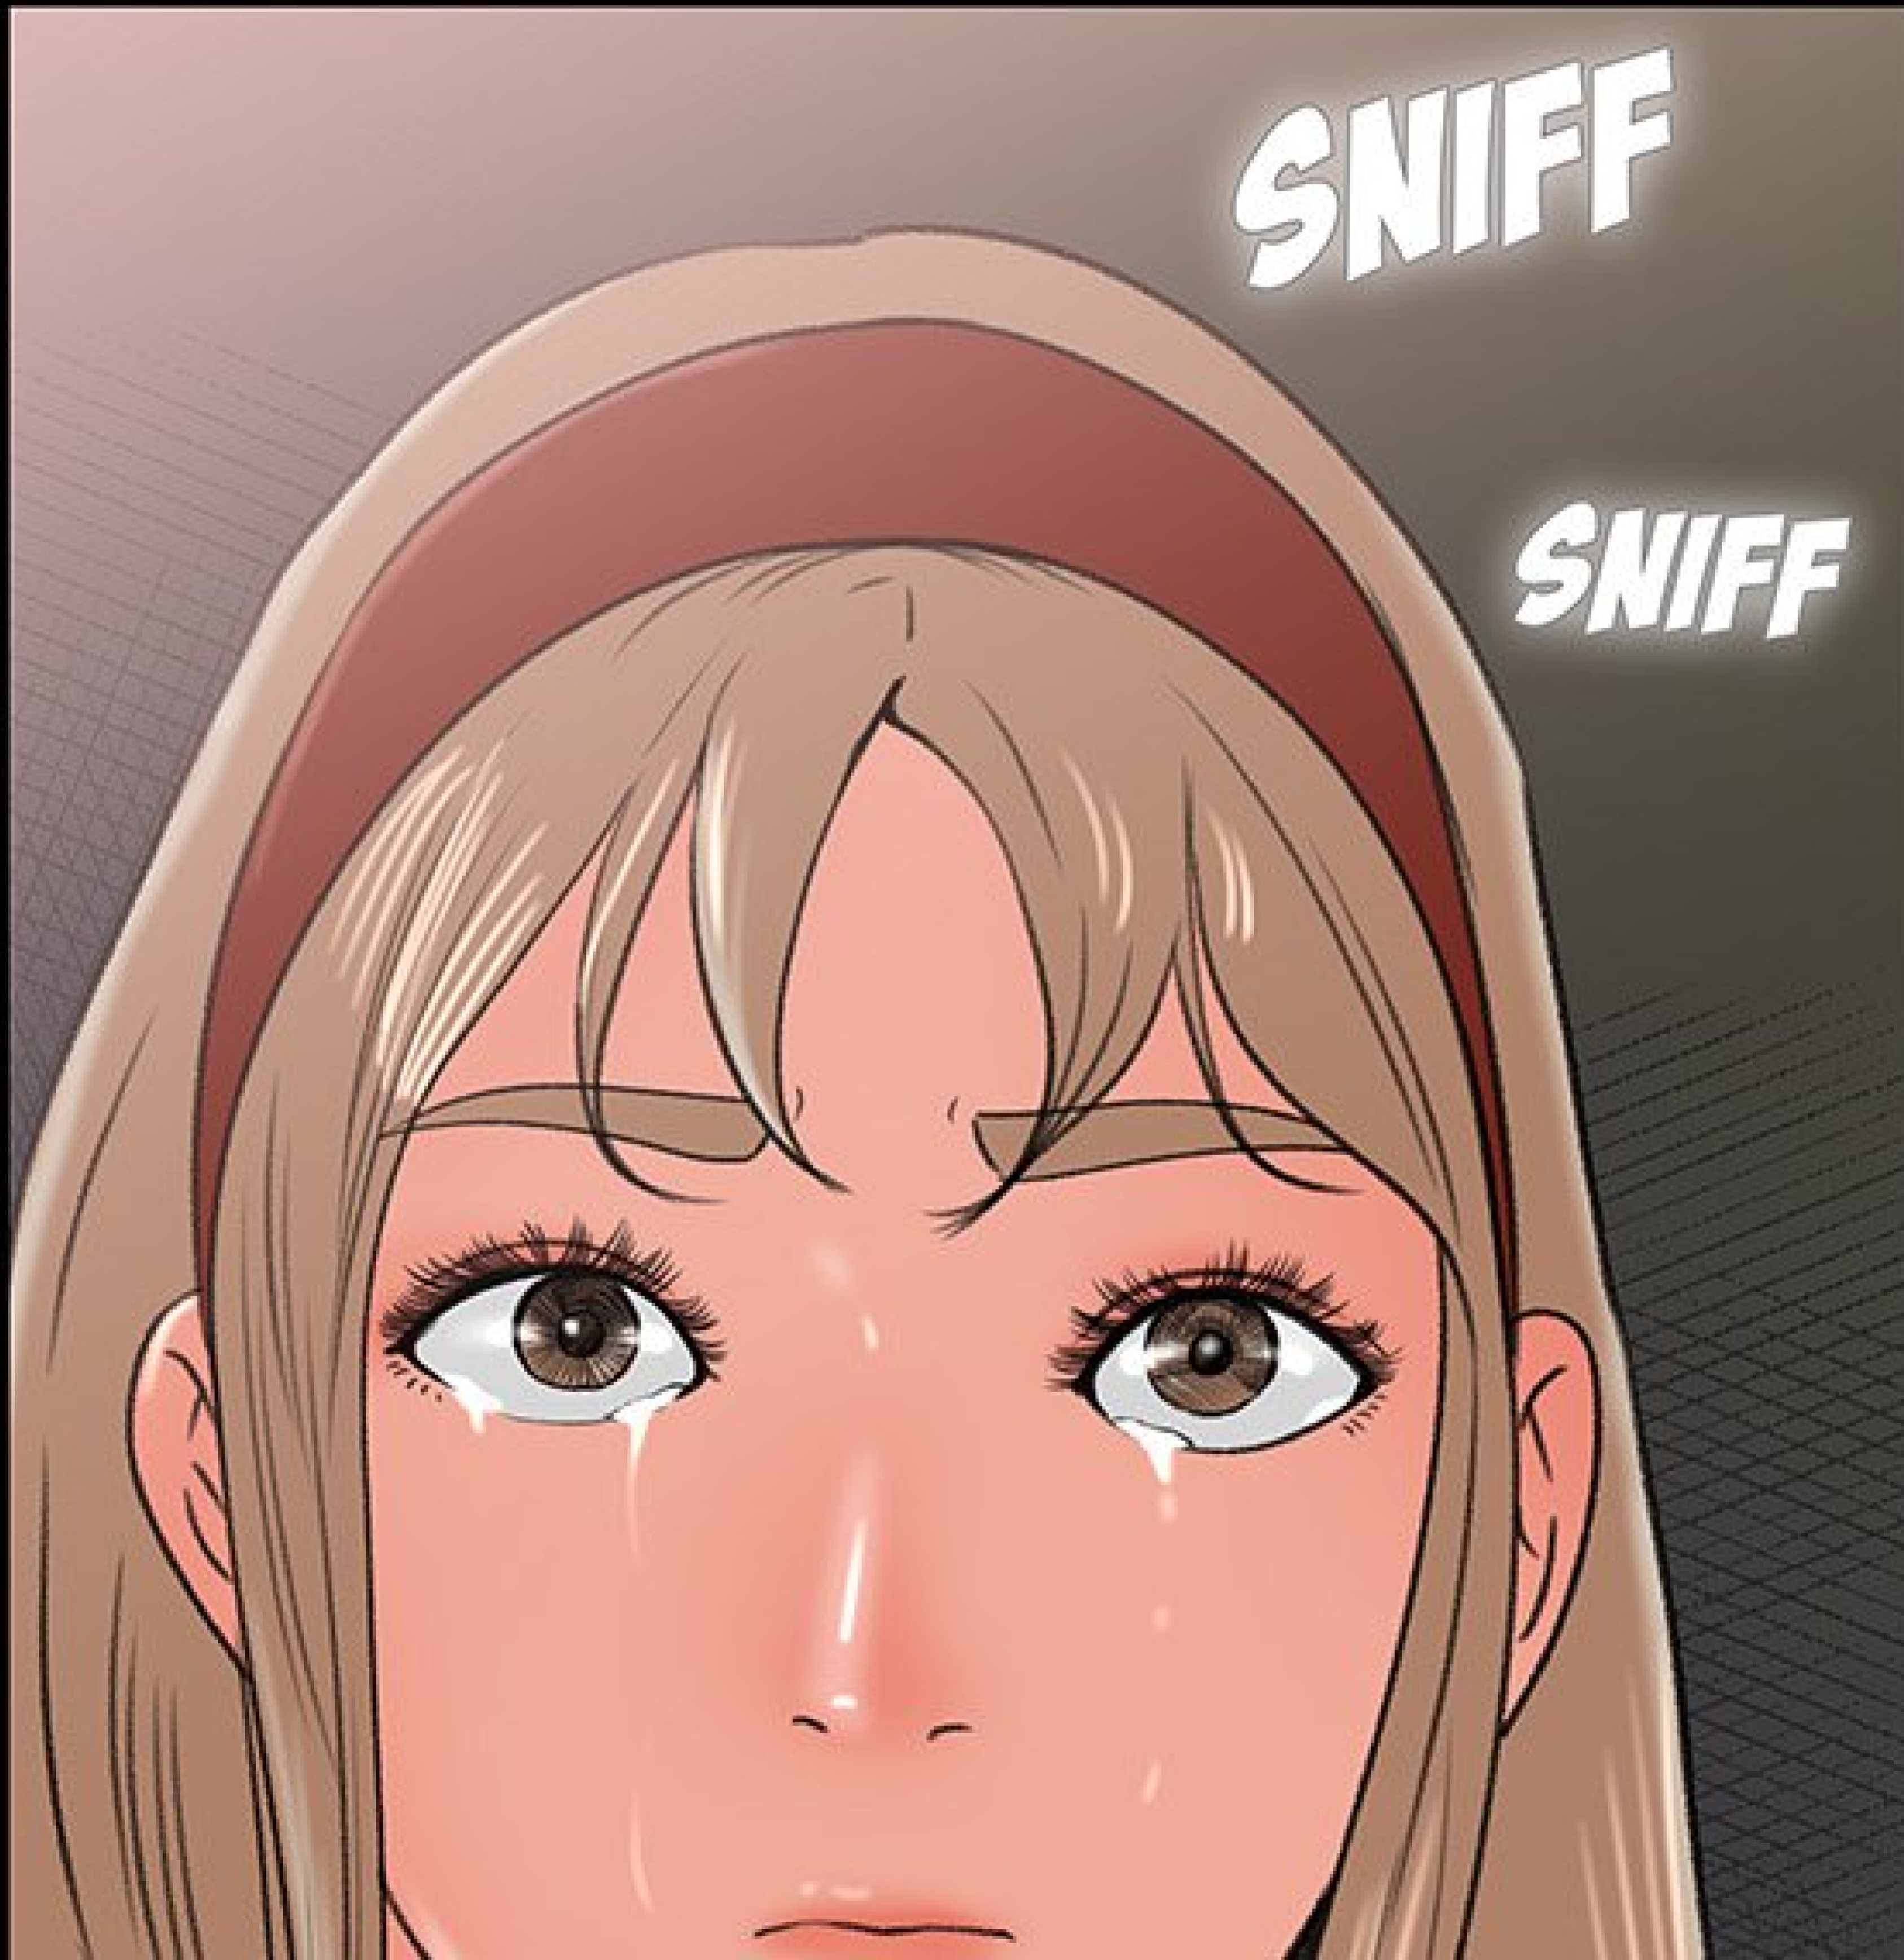

SNIFF

SNIFF