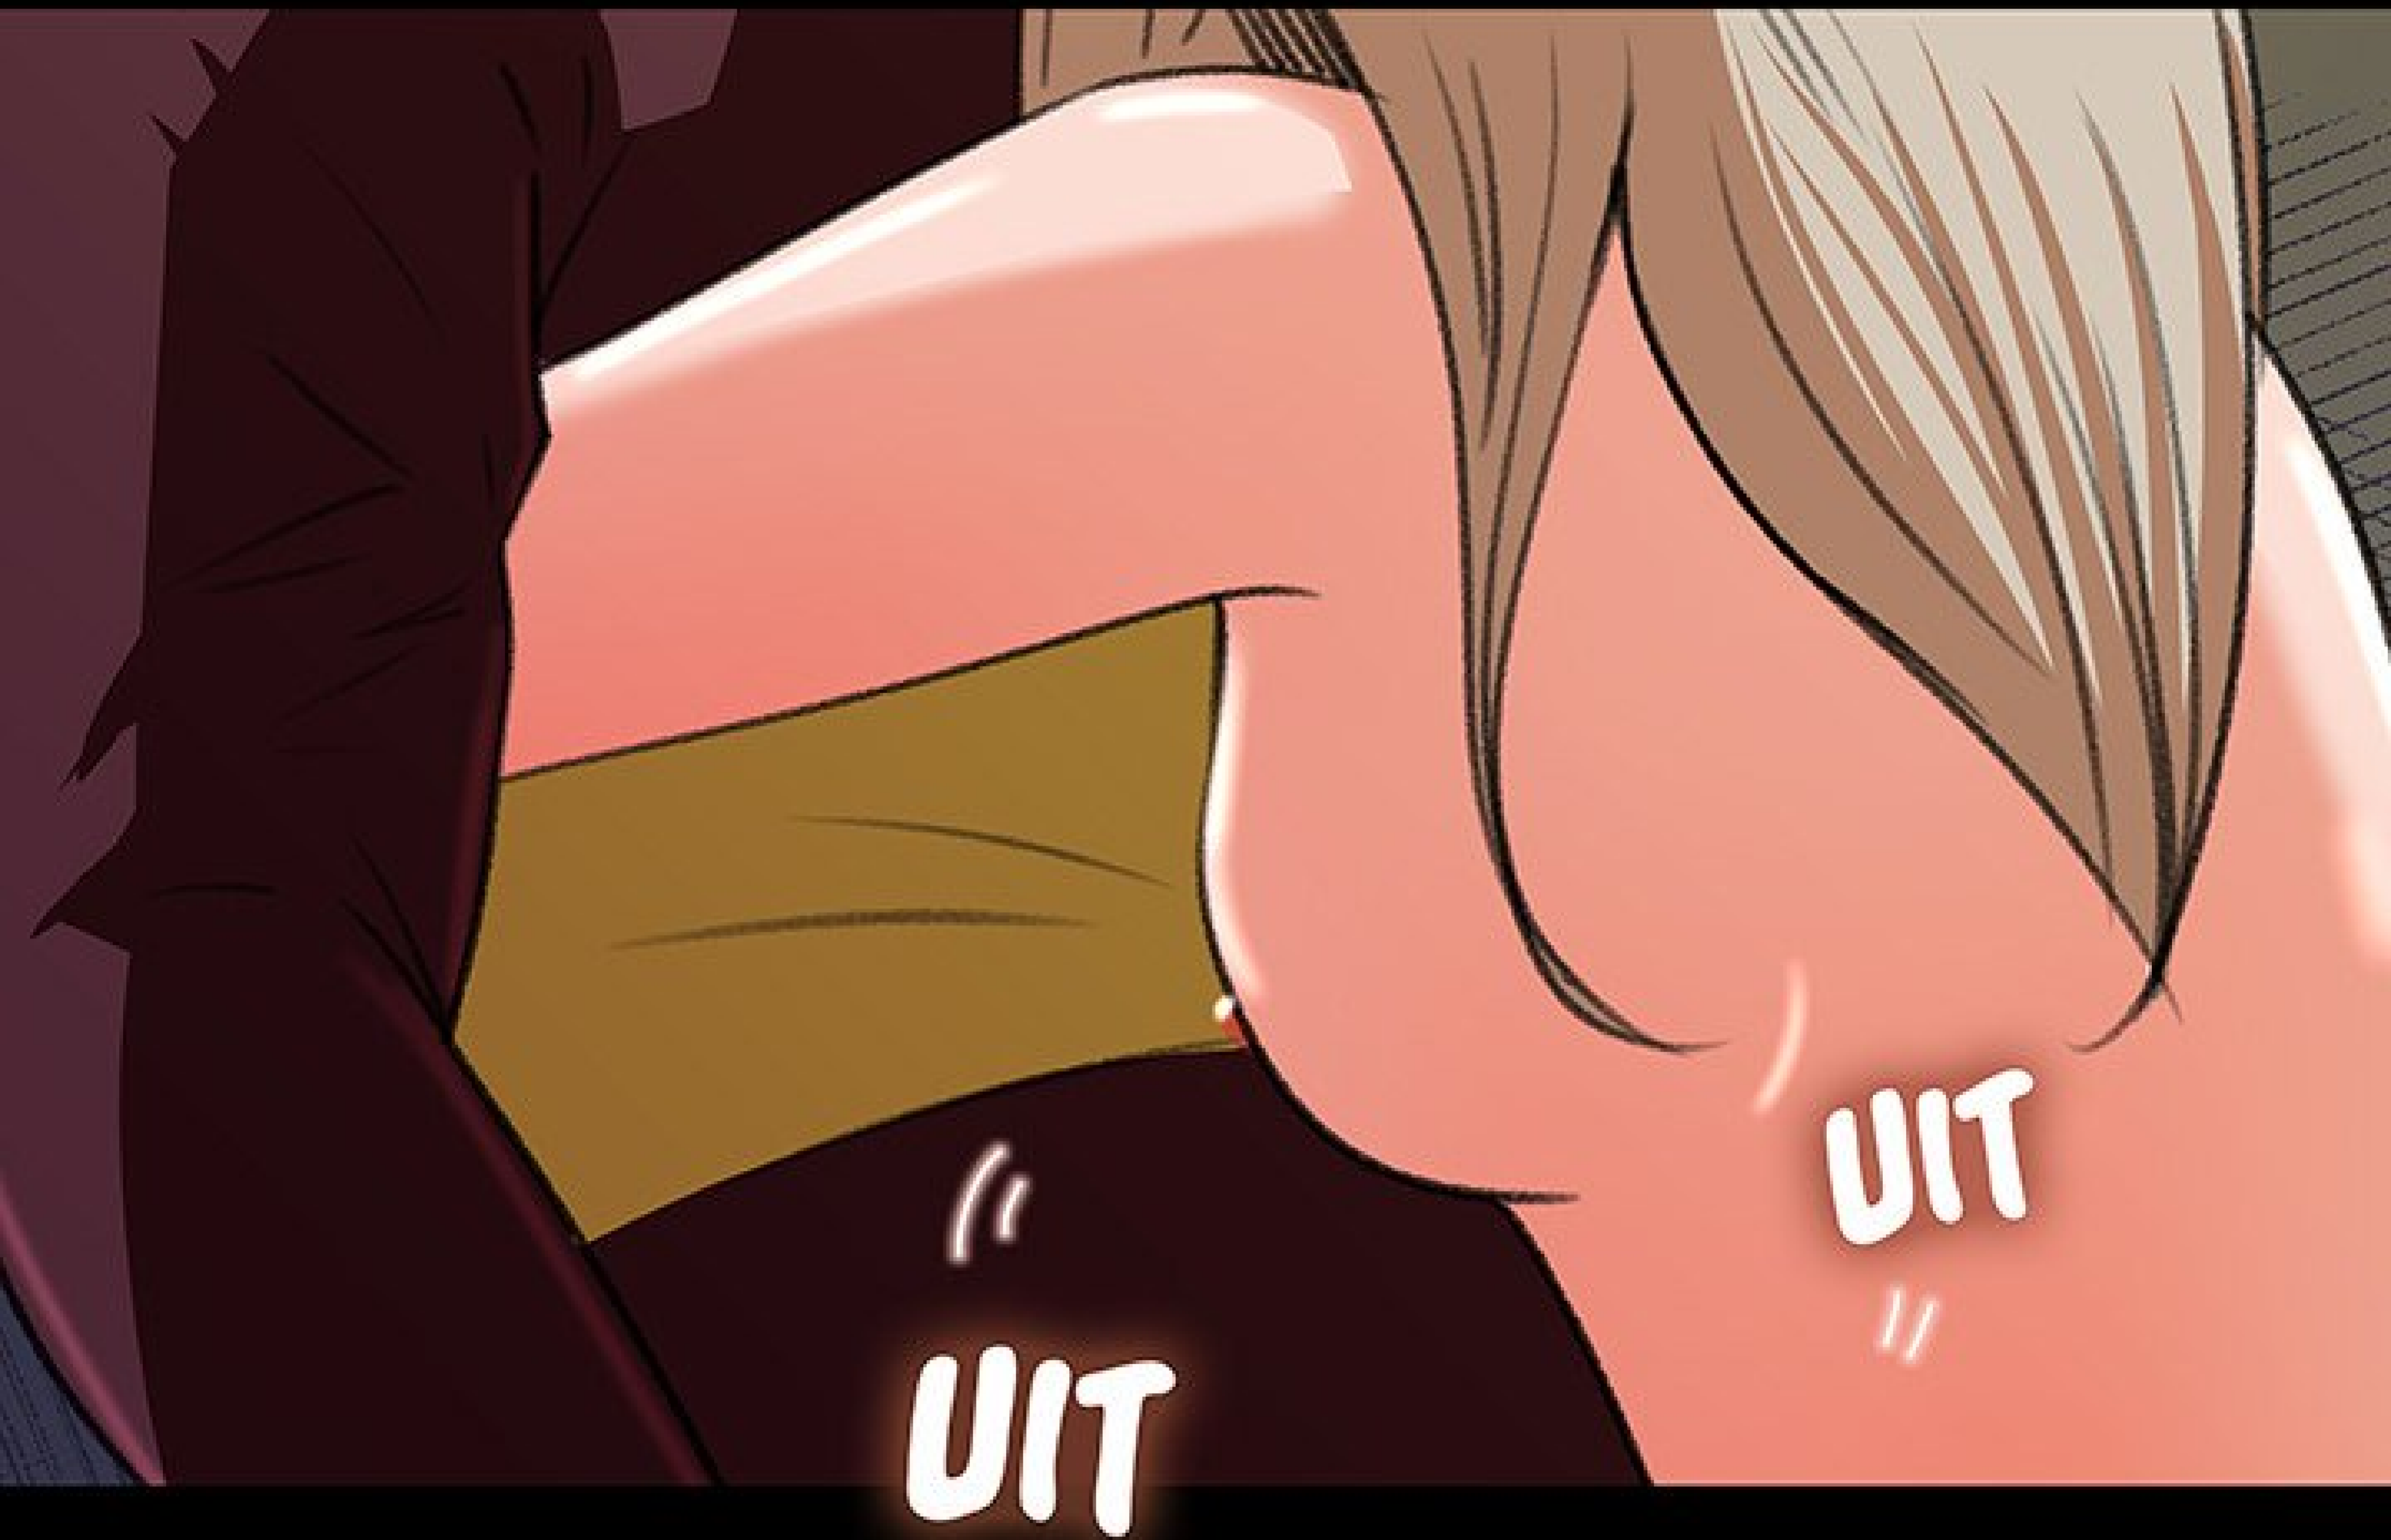

QUE TU AILLES BIEN.