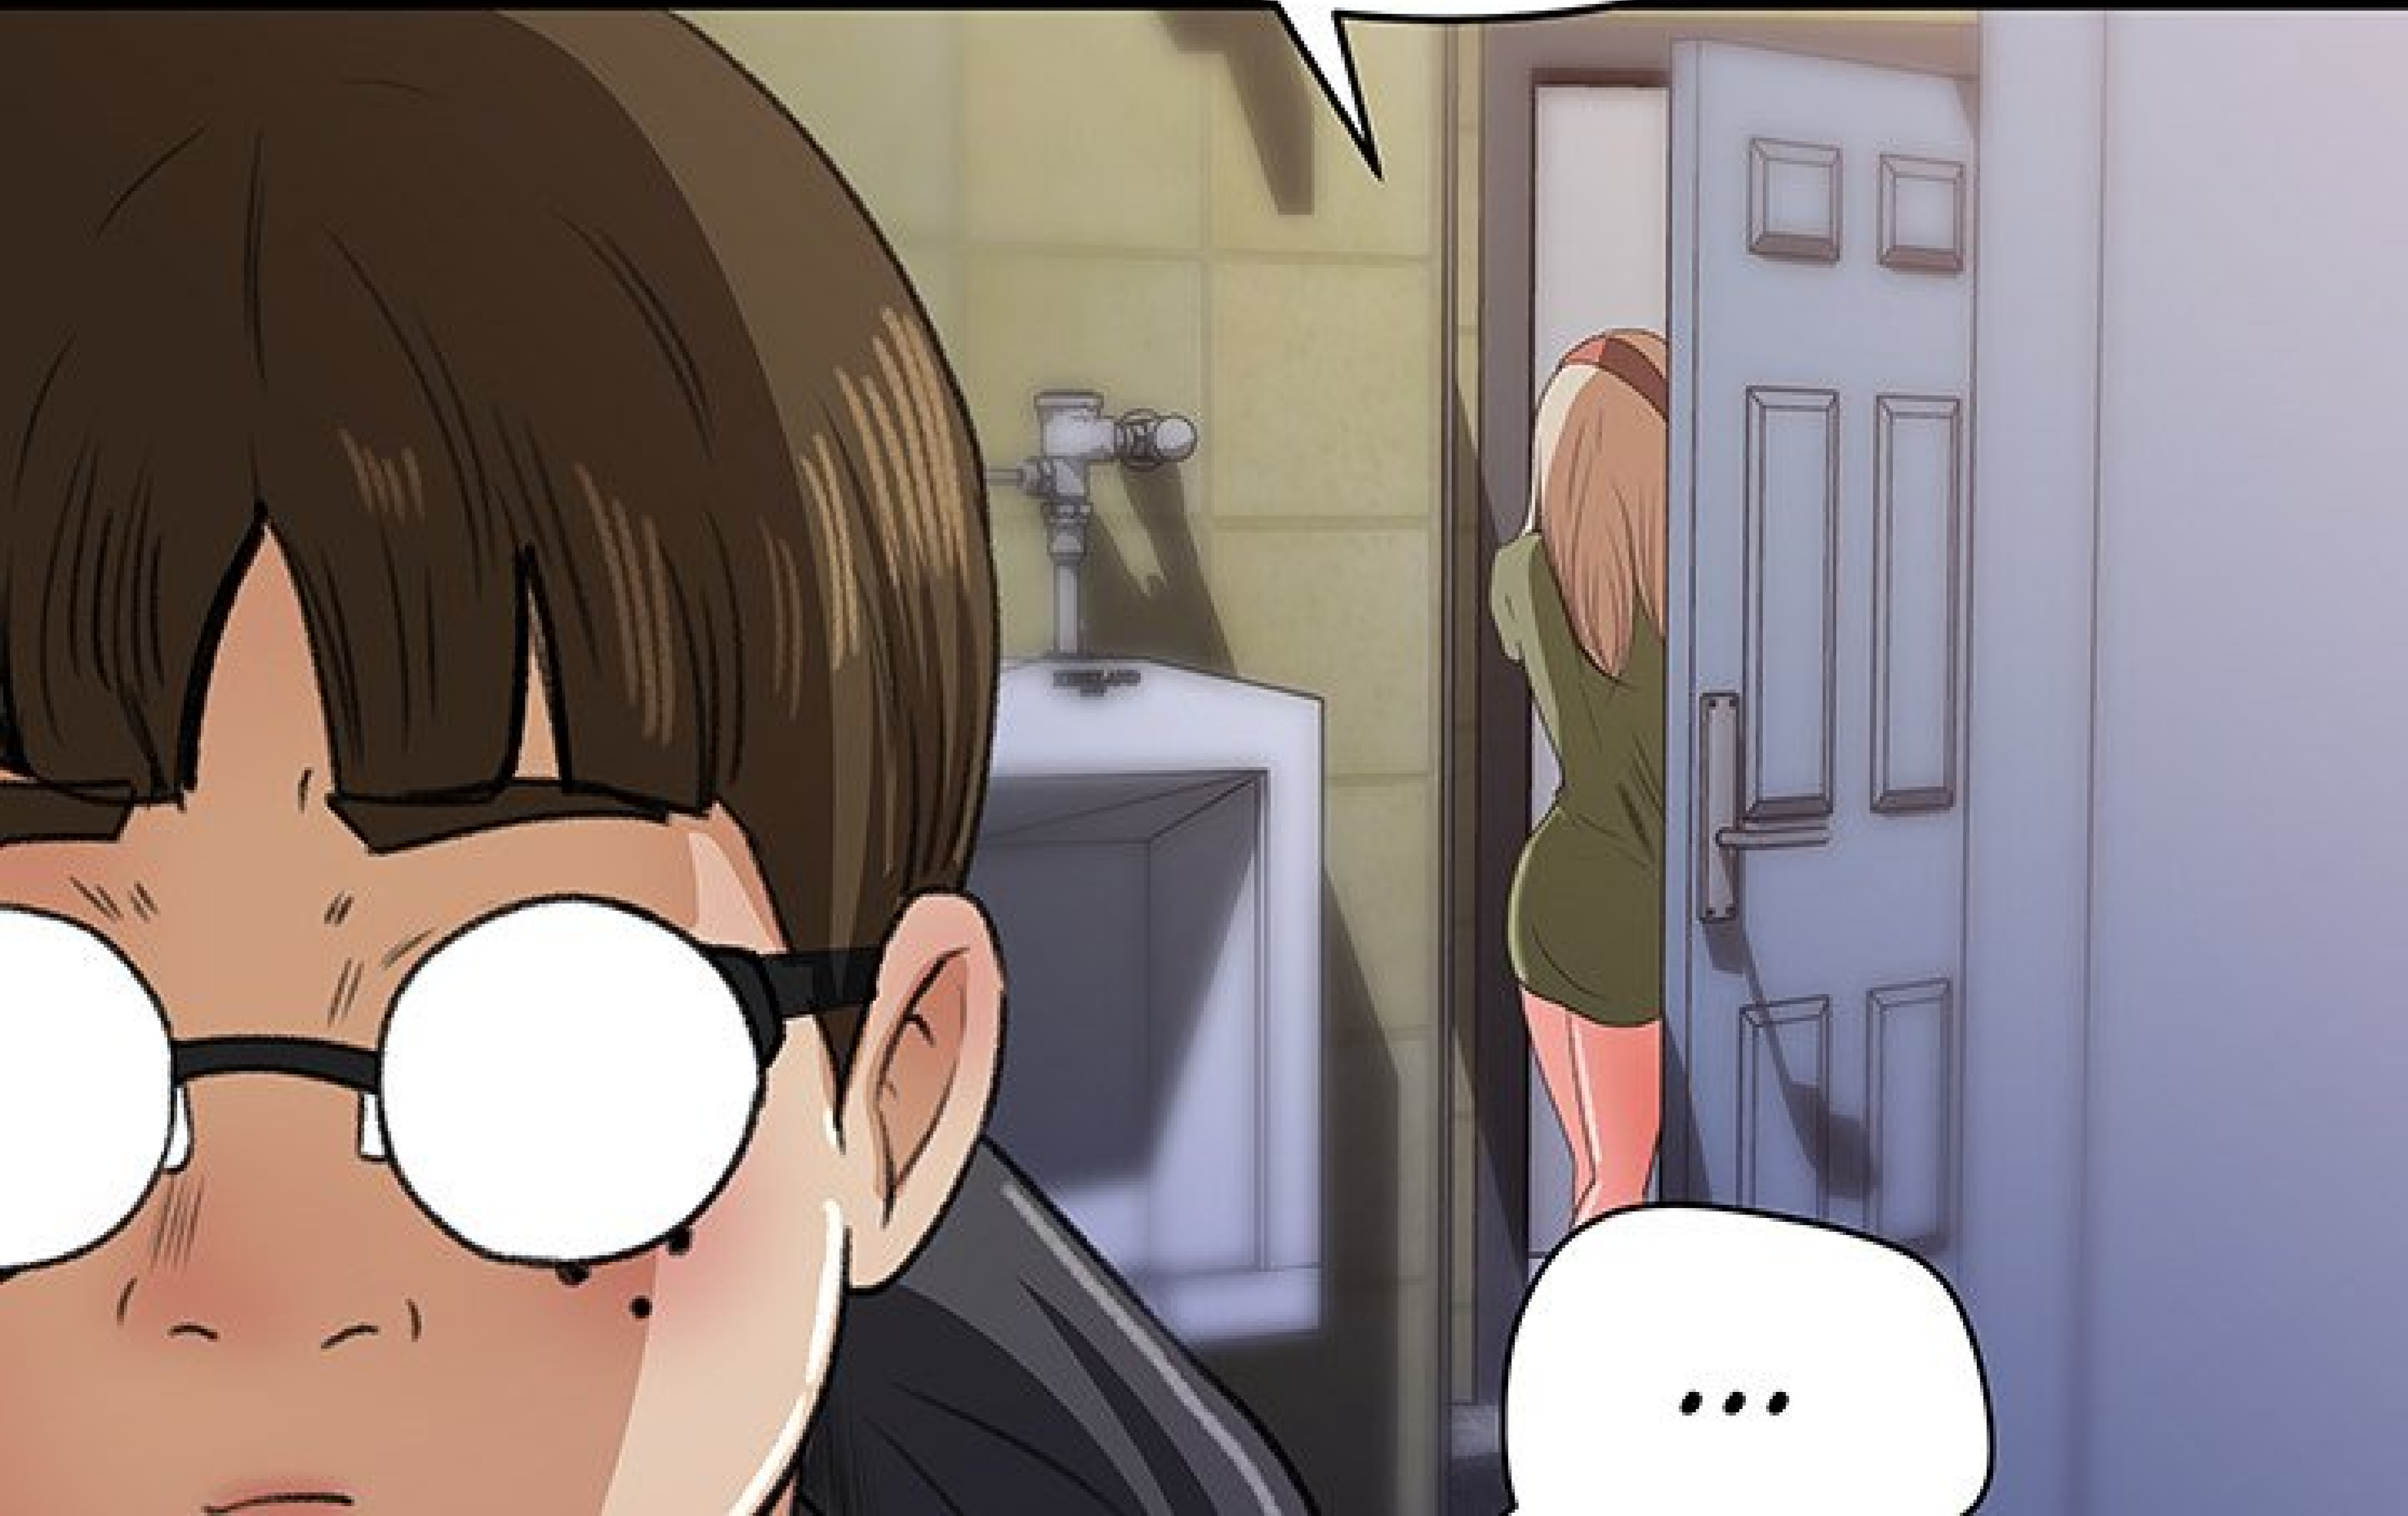

MERCI BEAUCOUP.
JE VAIS Y ALLER
MAINTENANT.

...