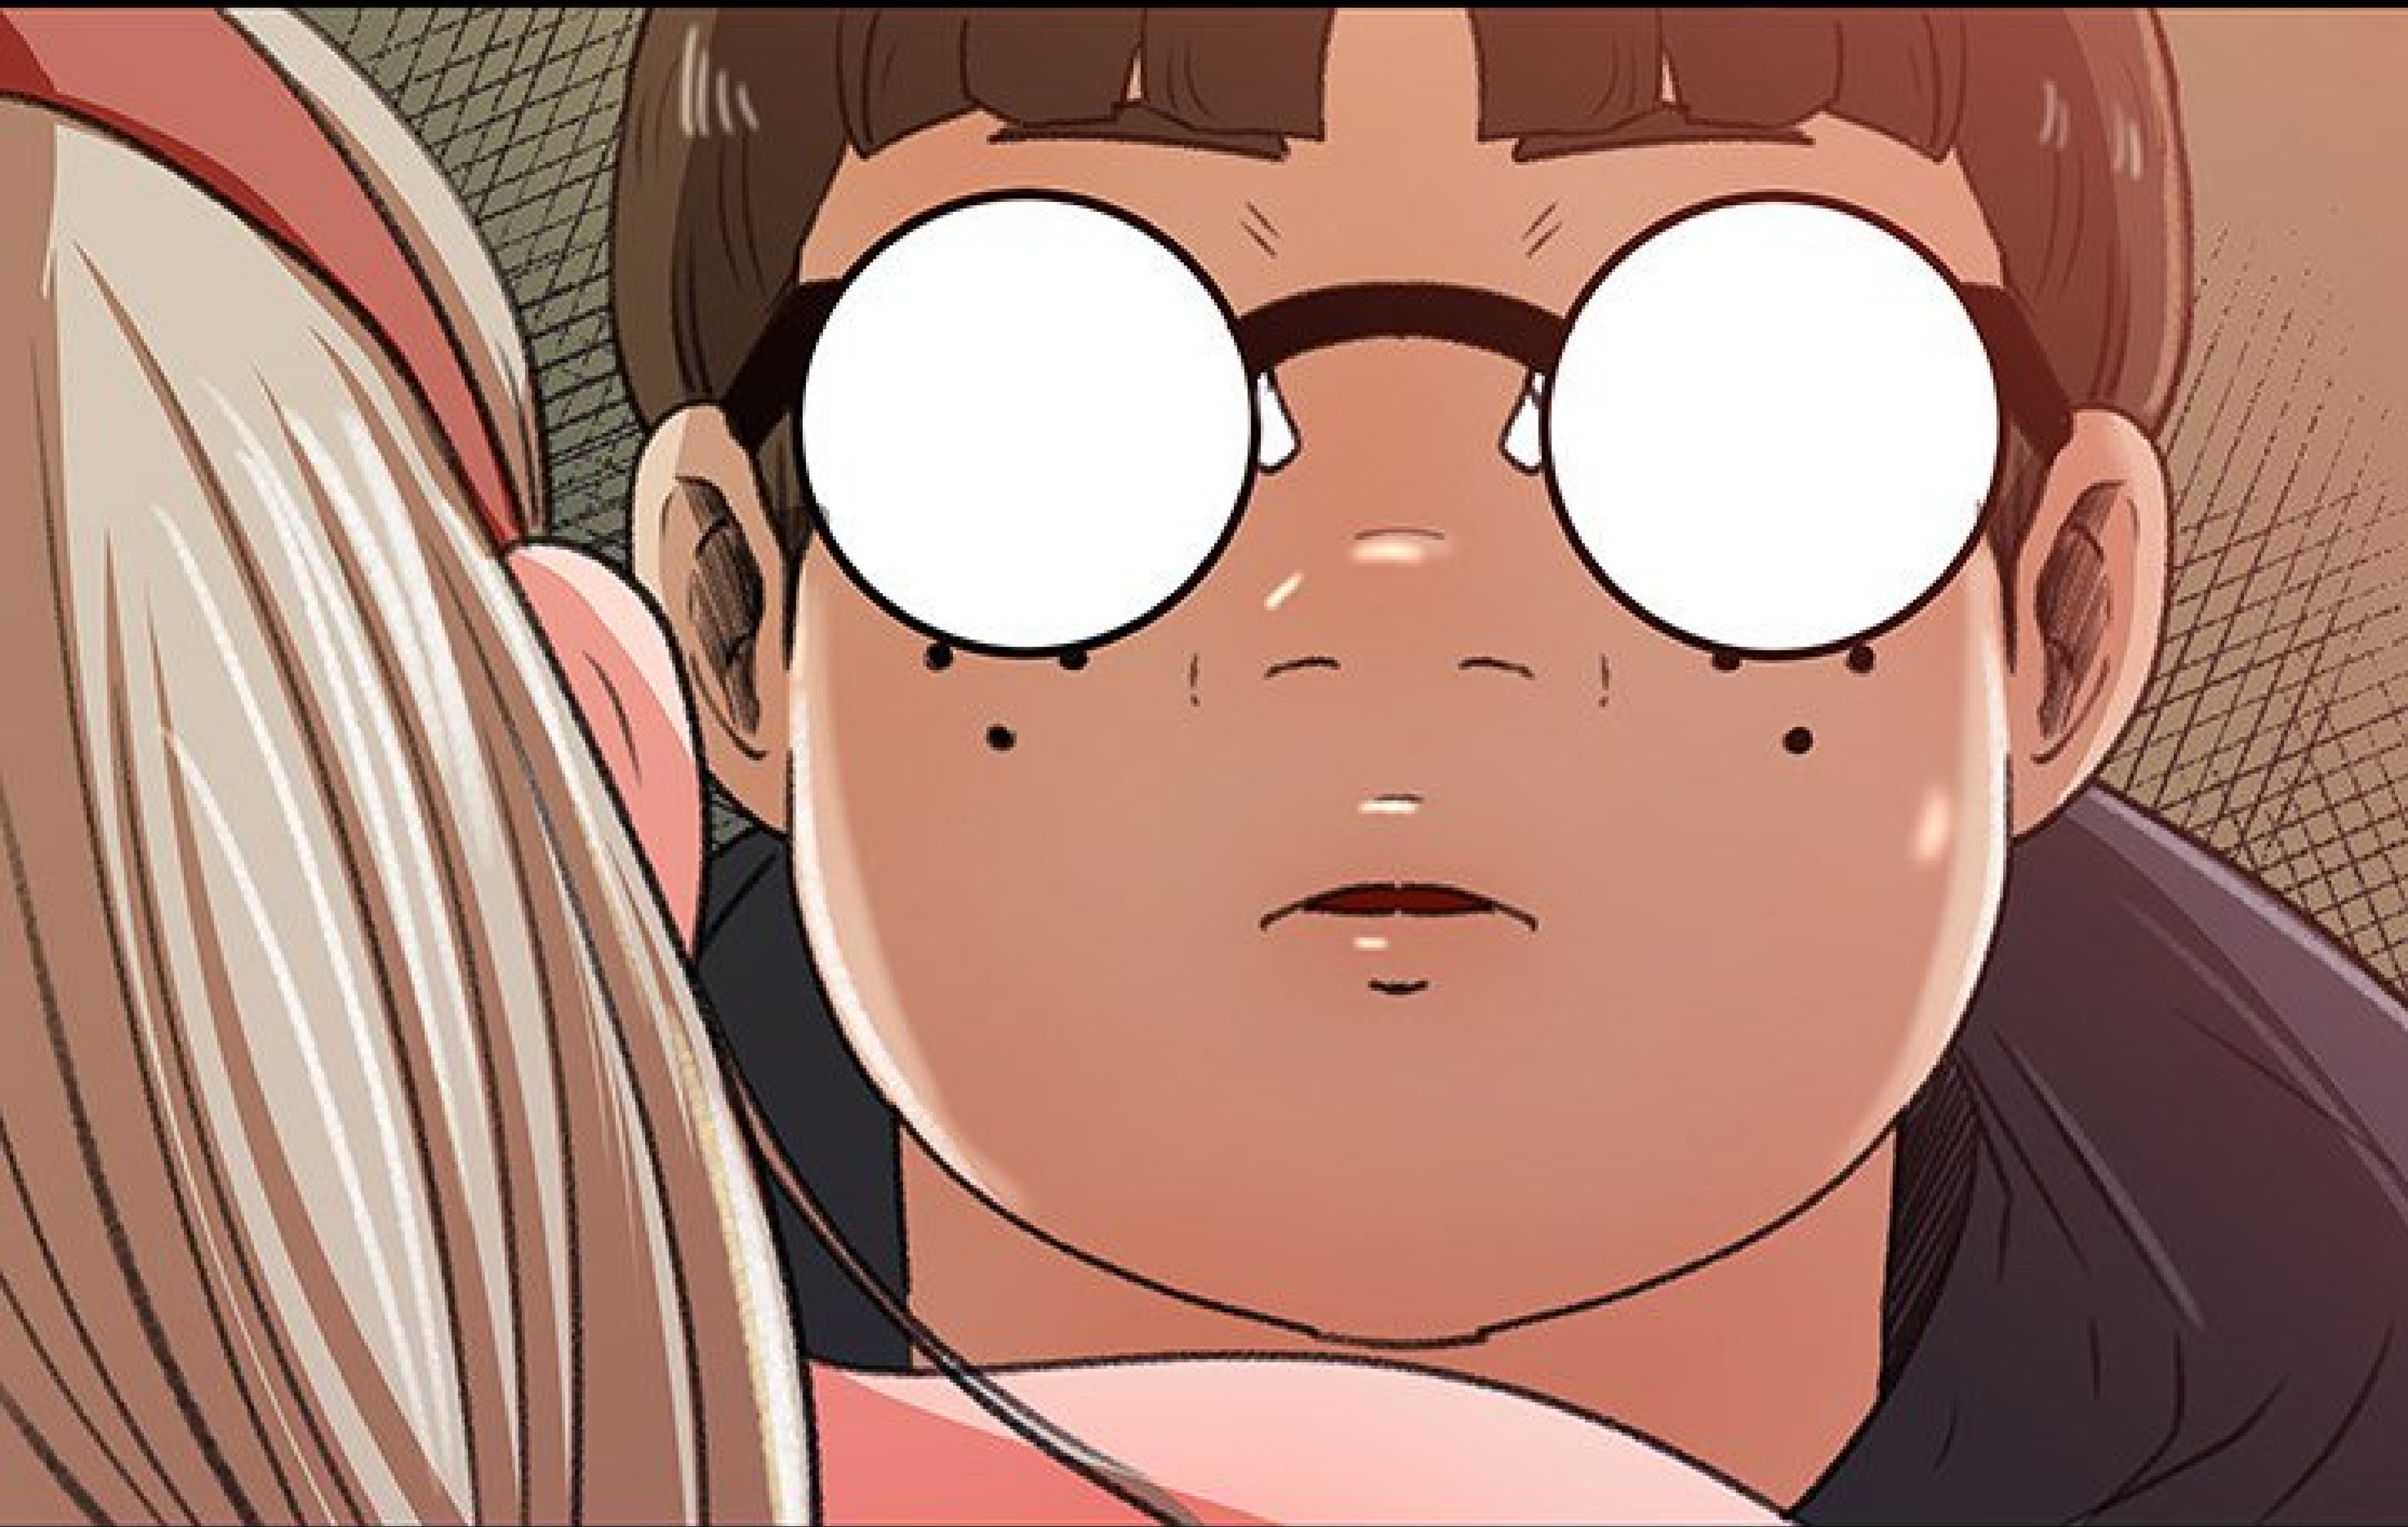

JE SUIS CONTENT