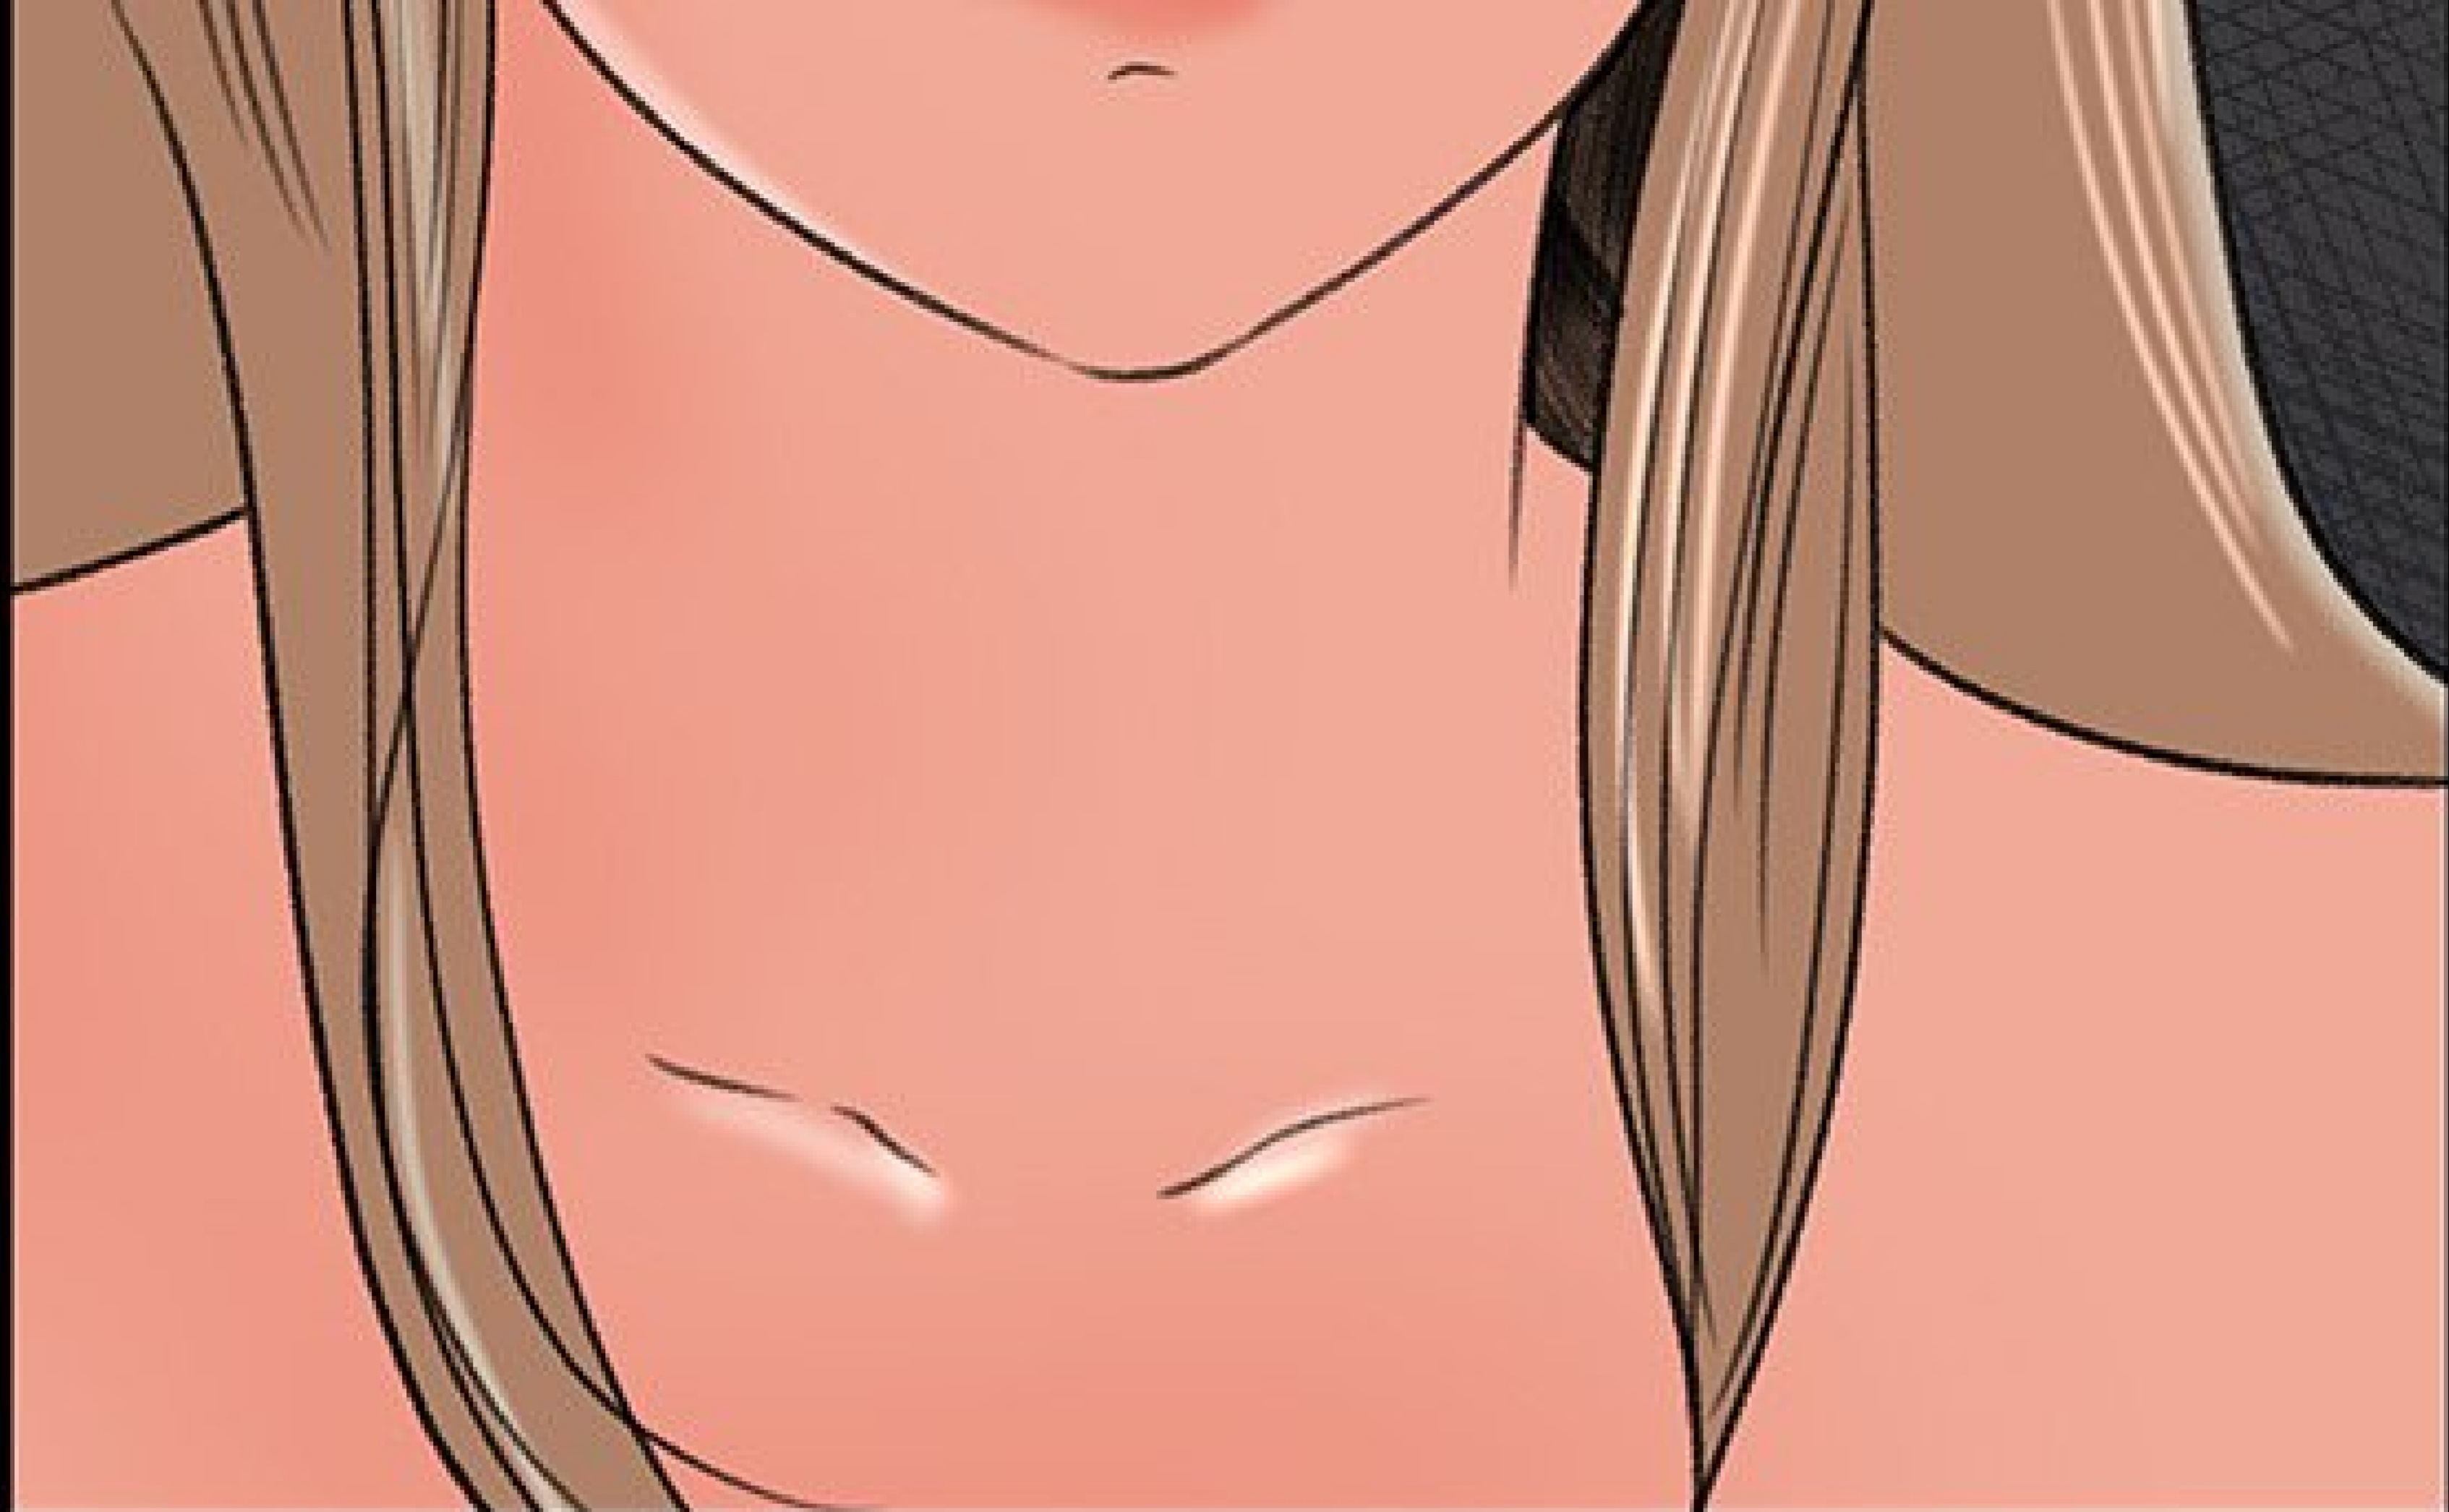

TU VAS BIEN ? QU'EST-CE