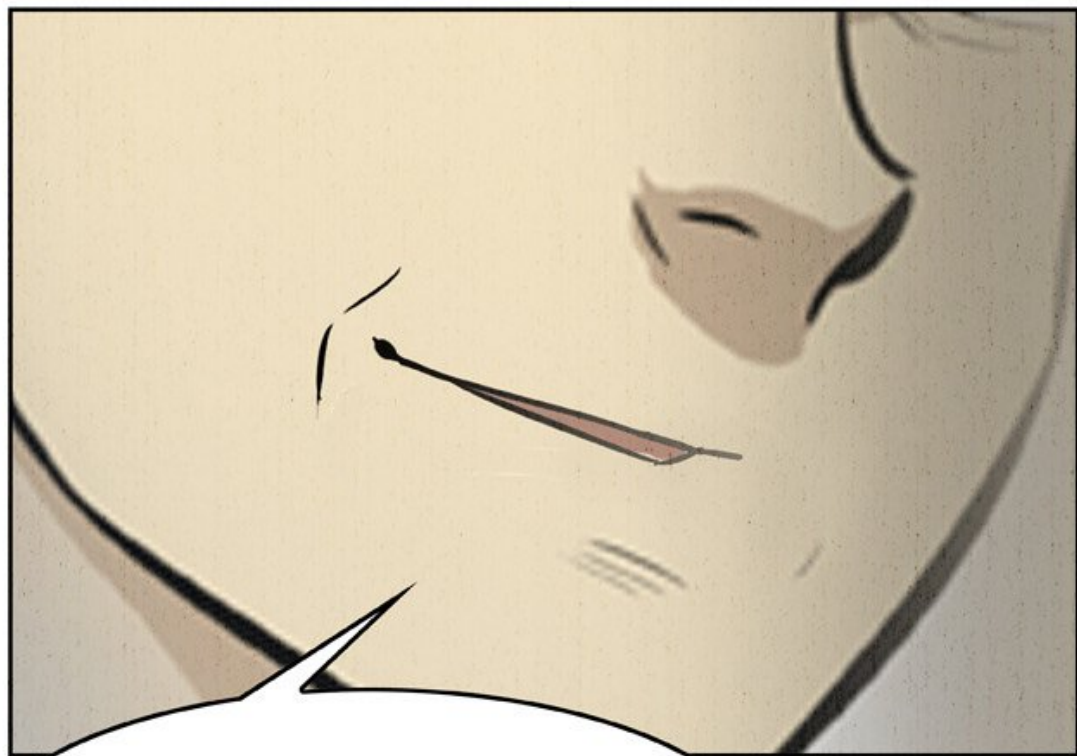

ALORS... À QUI LE TOUR ?