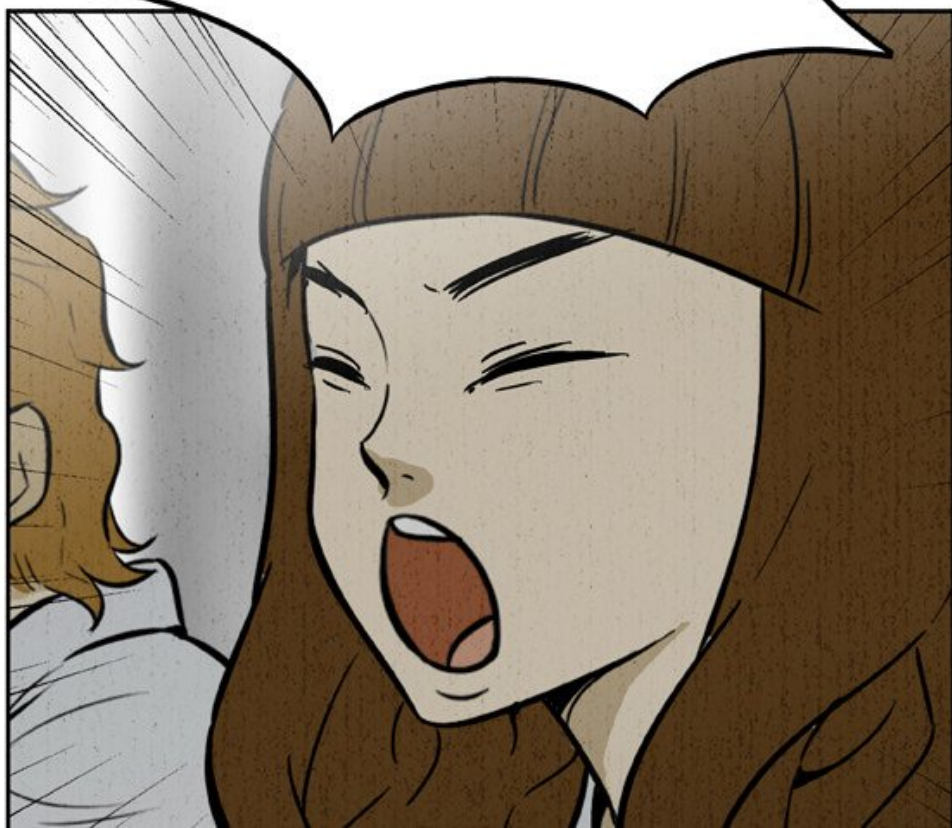

POURQUOI VOUS
NOUS FAITES ÇA ?