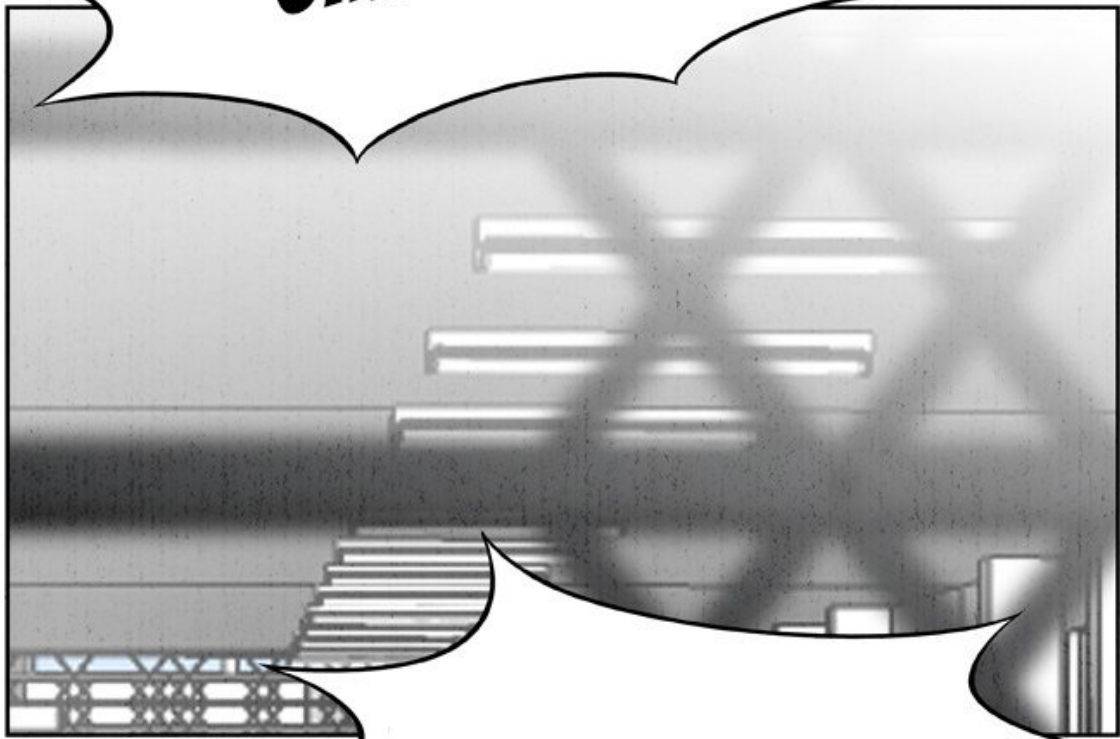

GAAAARG!

BORDEL!