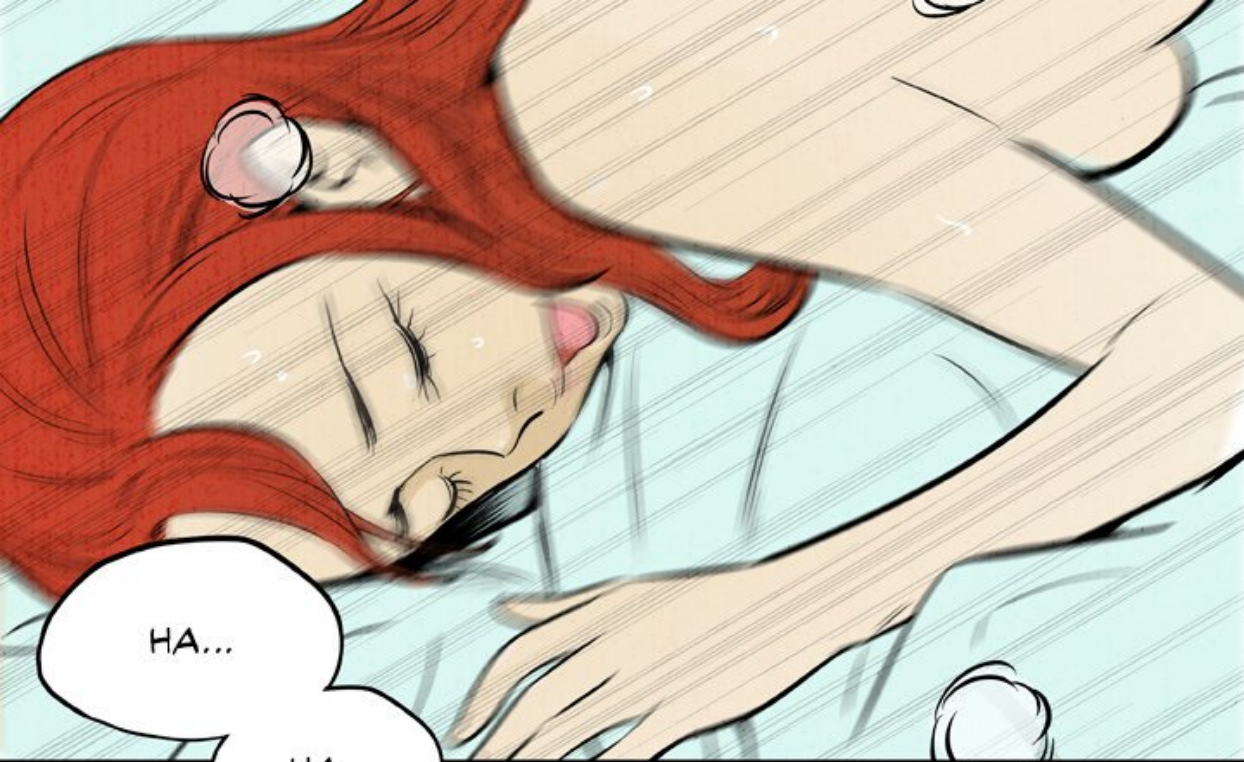

HA...

HA...

BAM