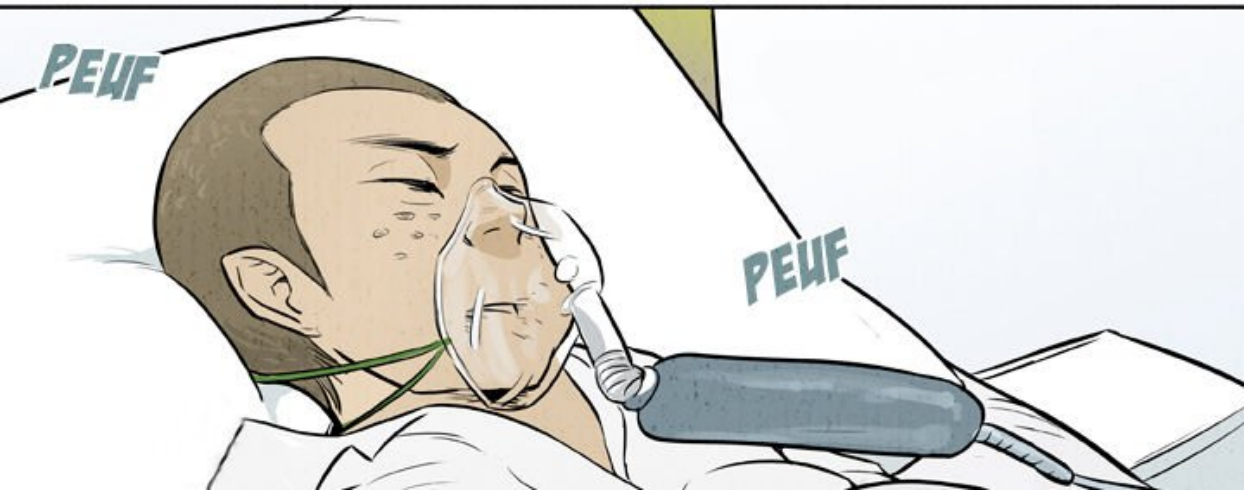

OH... OUI,  
INSPECTRICE KIM...

QUOI ?

?

J-JAEHOON  
S'EST RÉVEILLÉ ?

?!

**ZIP**

A comic panel showing a building with motion lines, indicating rapid movement. The sound effect 'ZIP' is written in red, bold, italicized letters above the building.