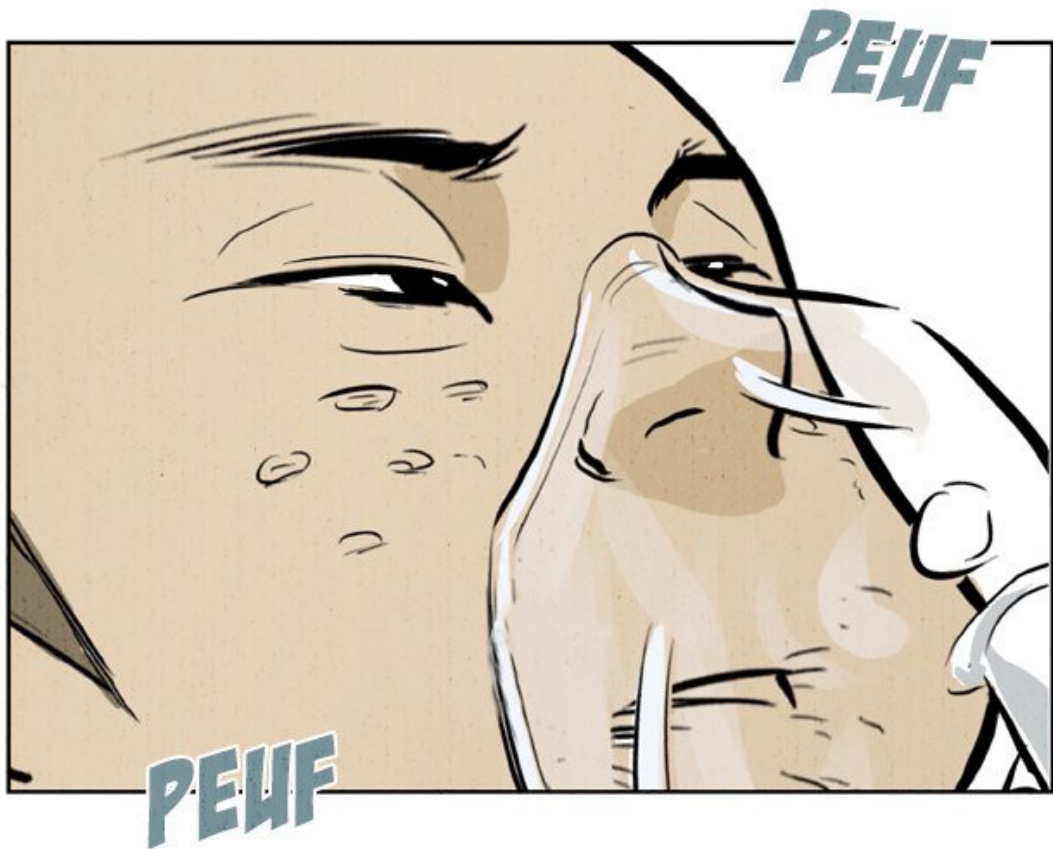

OH... OUI,  
INSPECTRICE KIM...

QUOI ?

?

J-JAEHOON  
S'EST RÉVEILLÉ ?

?!

**ZIP**

A comic panel showing a building with motion lines, indicating rapid movement. The sound effect 'ZIP' is written in red, bold, italicized letters above the building.