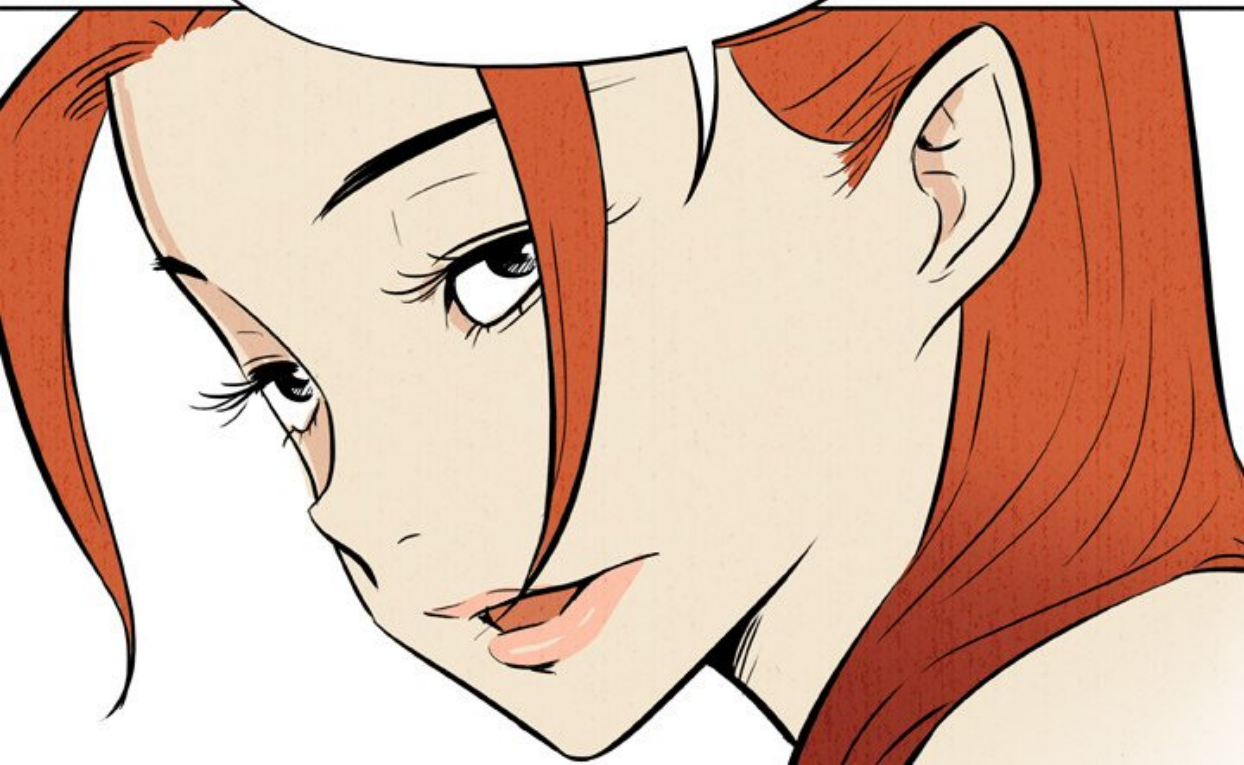

J'AI REGARDÉ
TON TÉLÉPHONE PENDANT
QUE TU PRENAIS
TA DOUCHE.

TU LUI ENVOIES
PAS MAL DE MESSAGES.