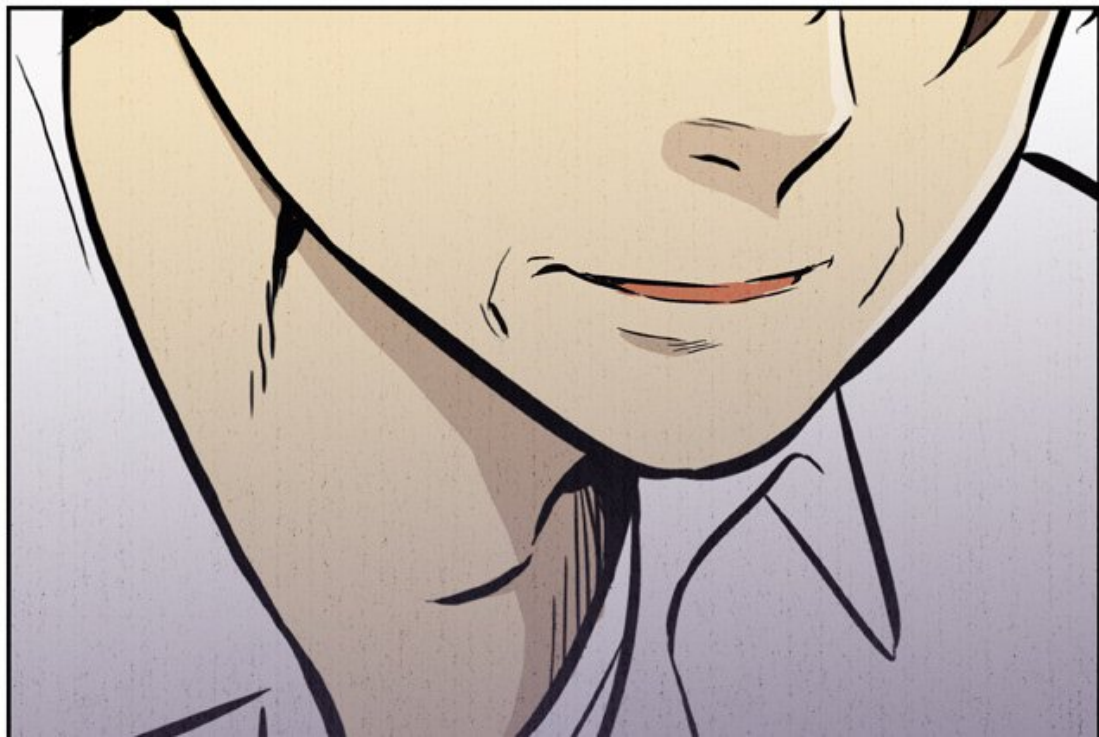

HEIN ?
SI ÇA ARRIVE...