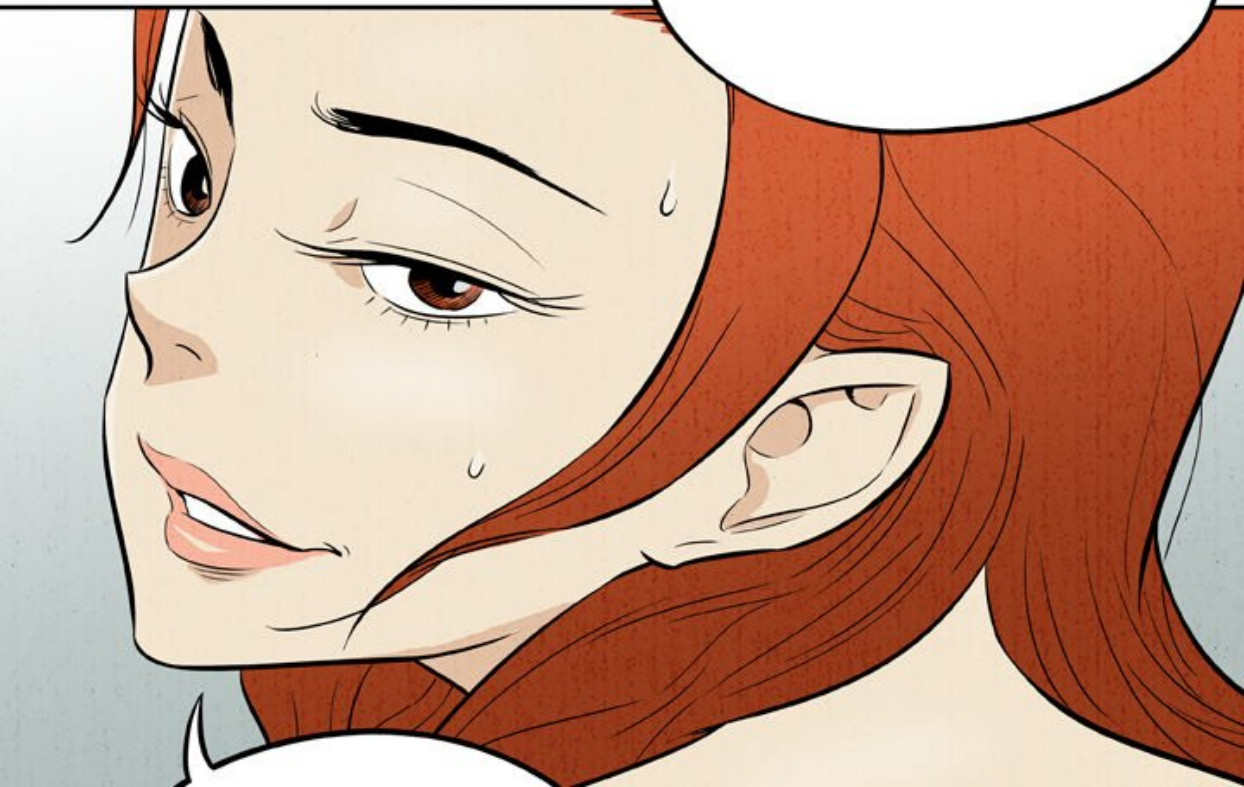

**BAM**

**BAM**

AH... QUE VAIS-JE FAIRE ?

TAEHO GO...  
C'ÉTAIT L'UN DE CEUX  
QUE J'AVAIS LE PLUS ENVIE  
DE TUER...

DAESUNG ?

OH... OUI ?

À QUOI TU  
RÉFLÉCHIS PENDANT  
QU'ON COUCHE  
ENSEMBLE ?

R-RIEN...

A close-up illustration of a character's head and shoulders. The character has dark brown, spiky hair that covers their eyes. They have a pale complexion and a small, pointed ear is visible on the right side. Their expression is one of nervousness or embarrassment, with their mouth slightly open and a small sweat drop or blush on their cheek. The character is looking downwards and to the right.

TUNE...

A close-up illustration of a person's back, showing a zipper pull on a tan-colored garment. The zipper pull is a small, dark, rectangular piece with a circular hole. The word "ZIP" is written in a bold, red, sans-serif font above the zipper pull. The background is a plain, light tan color.