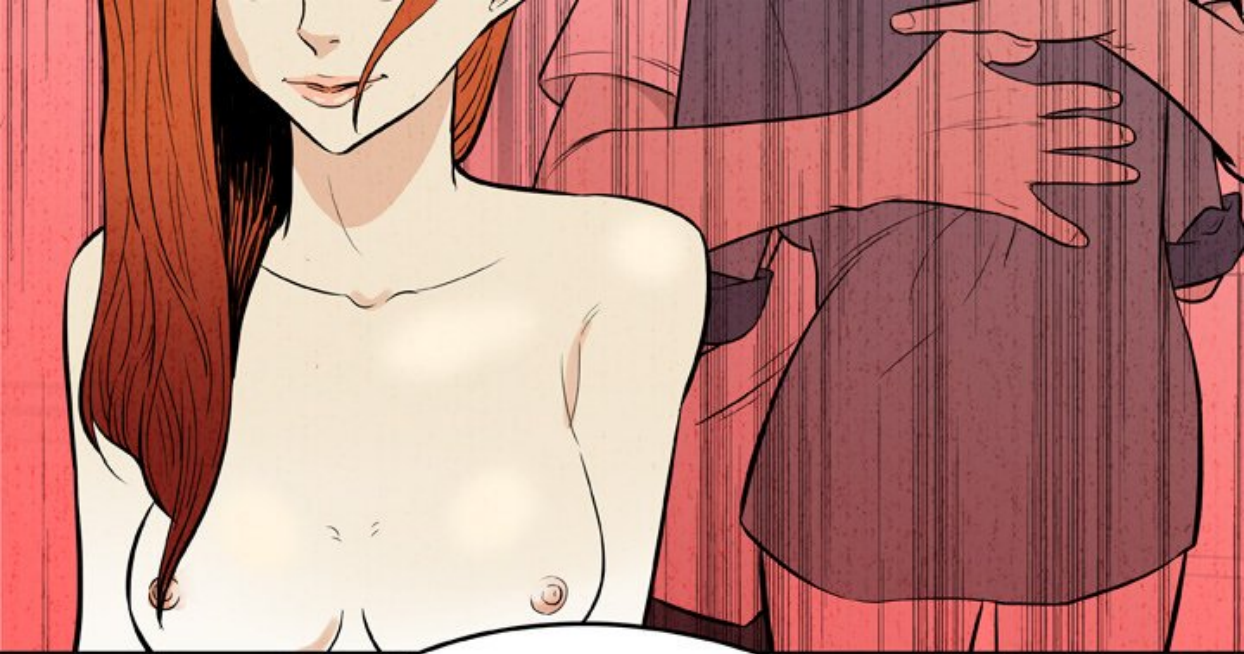

OH... J'AI FAIT ÇA ?
JE NE M'EN SOUVIENS PAS,
MAIS...

JE ME SENTAIS SI MAL,
À CE MOMENT-LÀ...