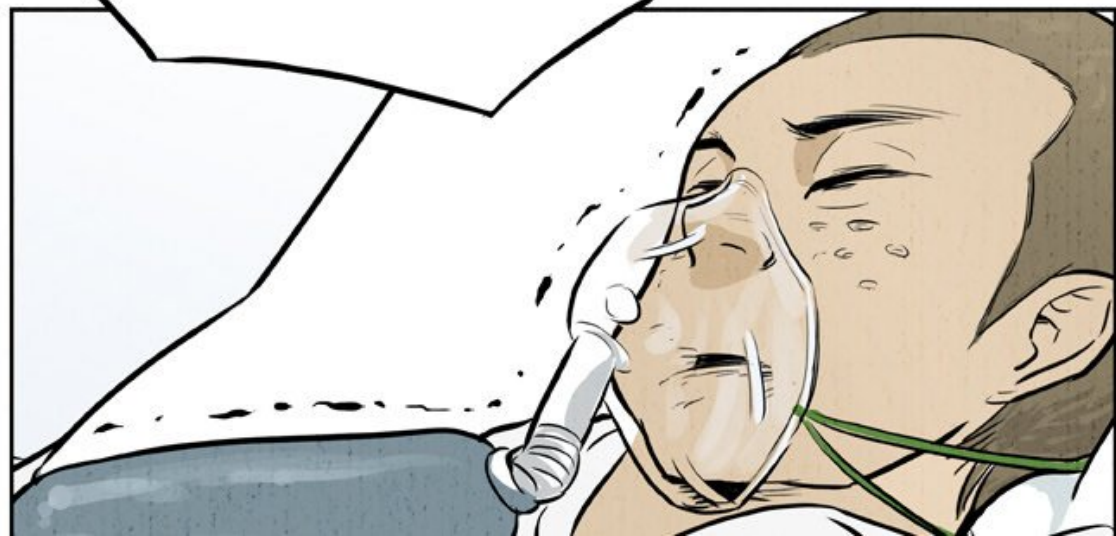

J-JAEHOON !
QU'EST-CE QUI
NE VA PAS ?