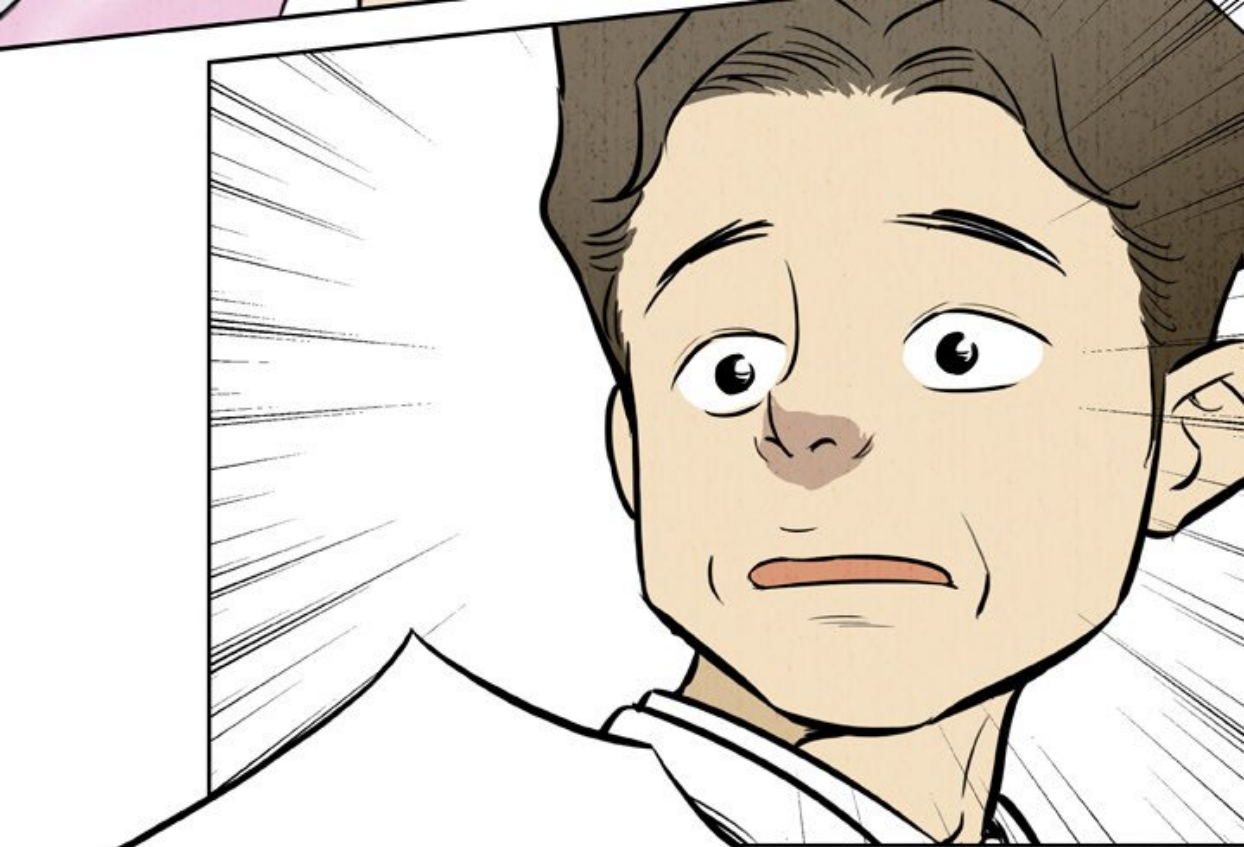

LE PATIENT...  
IL S'EST RÉVEILLÉ !

HMM ? DE QUI  
PARLEZ-VOUS ?

LE LYCÉEN QUI AVAIT  
ÉTÉ POIGNARDÉ !

QU-QUOI ?

**PEUF**

**PEUF**

*Handwritten text in red ink, partially obscured by grey splatters.*

TUNE...

A close-up illustration of a person's back, showing a zipper pull on a tan-colored garment. The zipper pull is a small, dark, rectangular piece with a circular hole. The word "ZIP" is written in a bold, red, sans-serif font above the zipper pull. The background is a plain, light tan color.