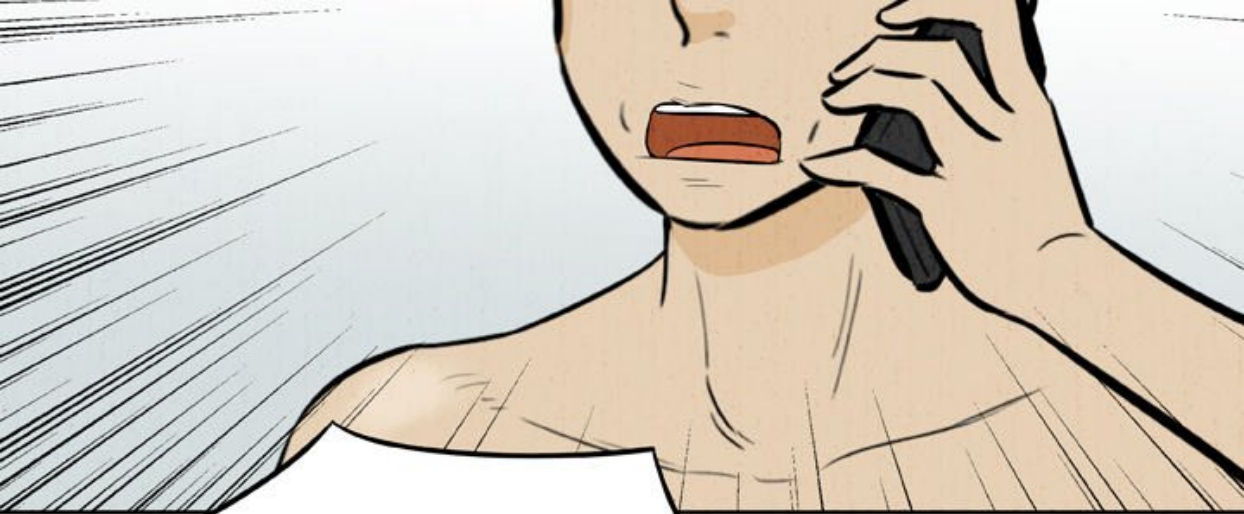

OH... OUI,  
INSPECTRICE KIM...

QUOI ?

?

J-JAEHOON  
S'EST RÉVEILLÉ ?

?!

**ZIP**

A comic panel showing a building with motion lines, indicating rapid movement. The sound effect 'ZIP' is written in red, bold, italicized letters above the building.