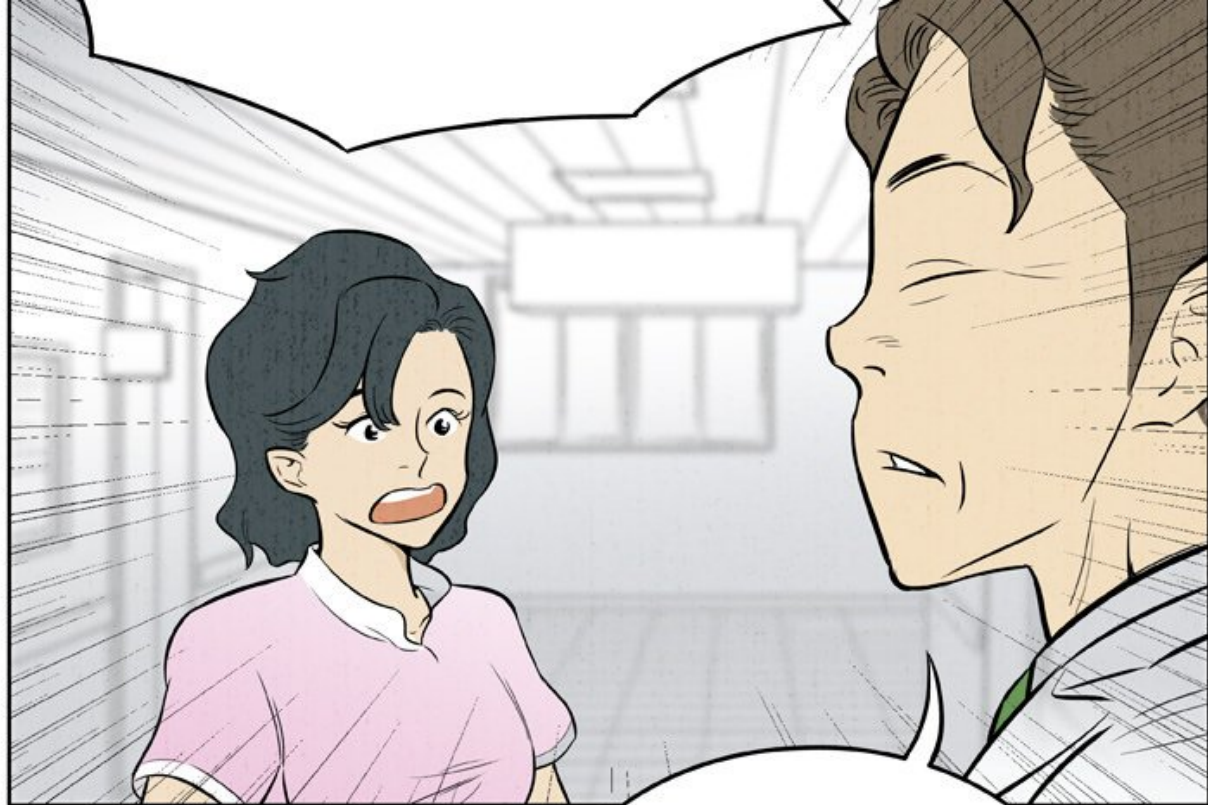

HMM ? DE QUI
PARLEZ-VOUS ?