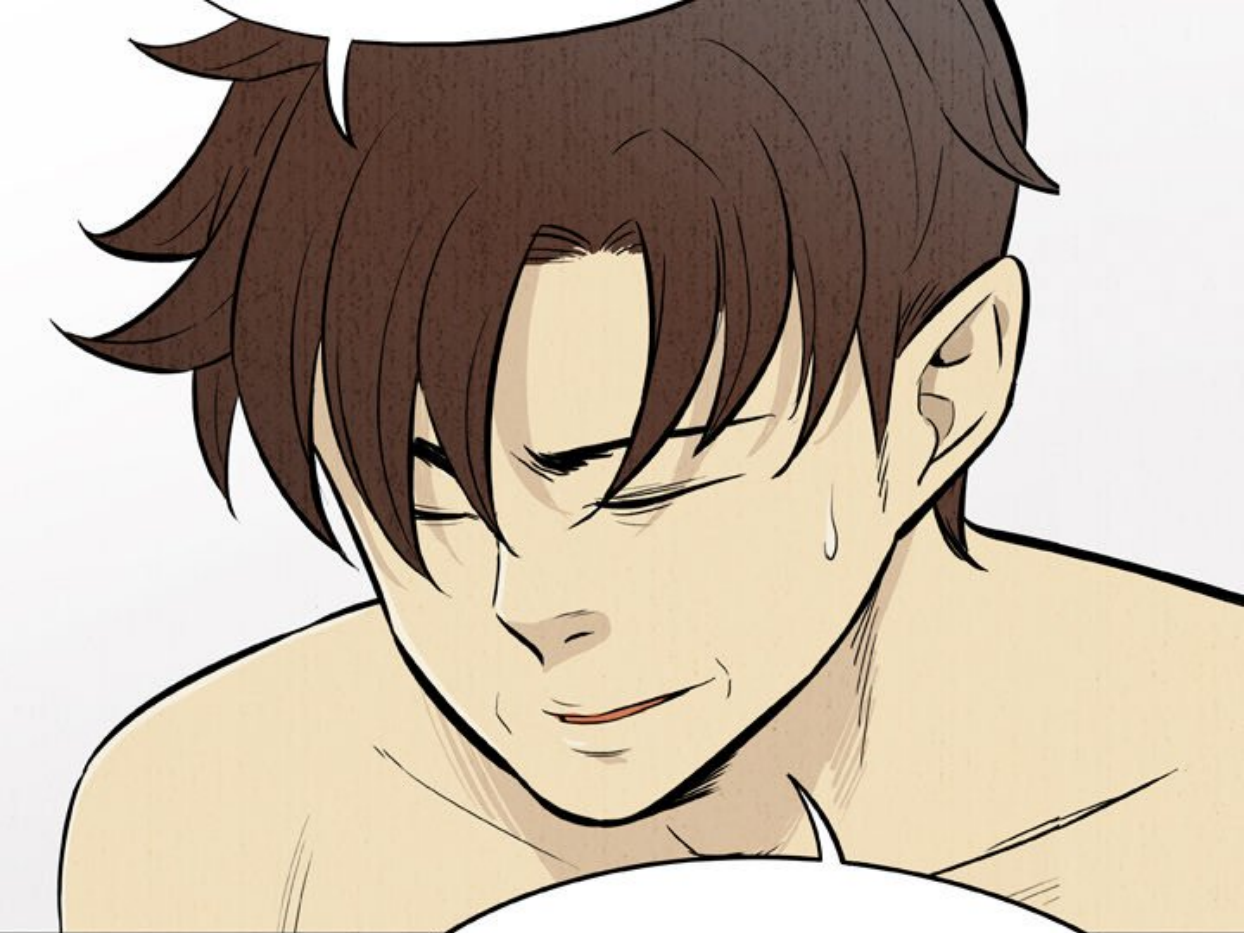

C'EST JUSTE
L'INSPECTRICE QUI
S'OCCUPE DE L'AFFAIRE
À L'ÉCOLE.