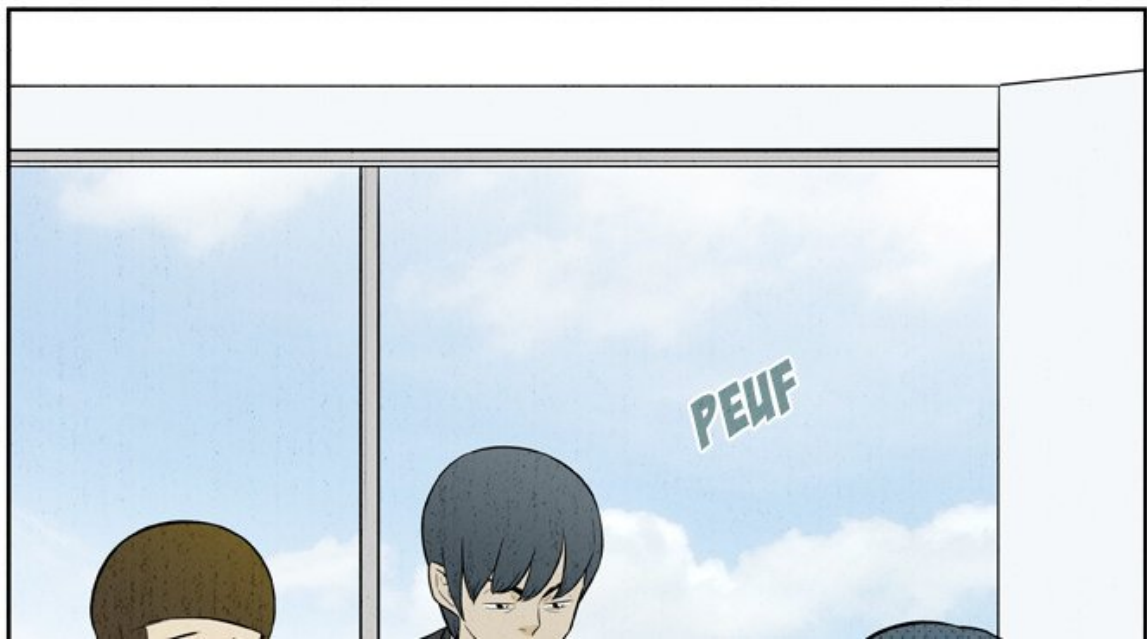

OH... OUI,  
INSPECTRICE KIM...

QUOI ?

?

J-JAEHOON  
S'EST RÉVEILLÉ ?

?!

**ZIP**

A comic panel showing a building with motion lines, indicating rapid movement. The sound effect 'ZIP' is written in red, bold, italicized letters above the building.