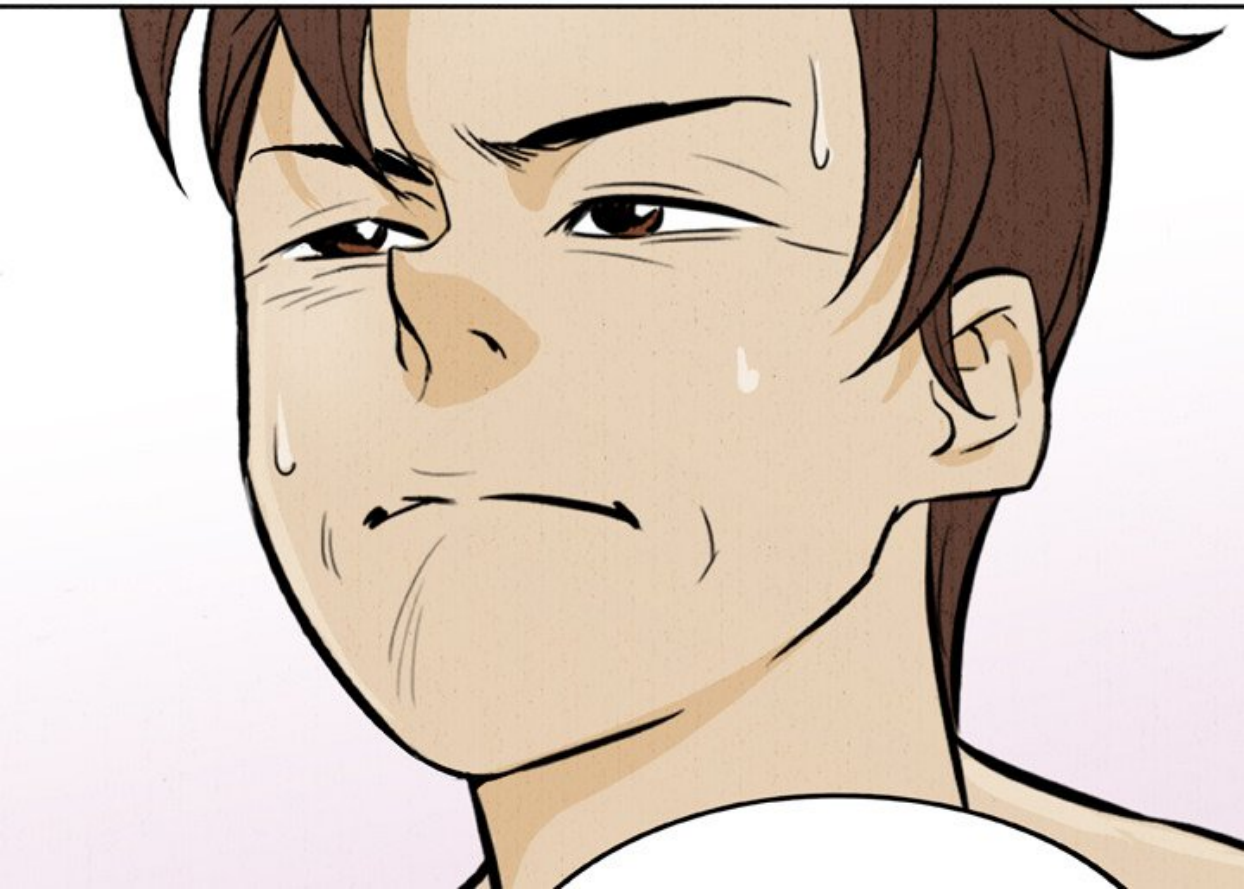

**BAM**

**BAM**

AH... QUE VAIS-JE FAIRE ?

TAEHO GO...  
C'ÉTAIT L'UN DE CEUX  
QUE J'AVAIS LE PLUS ENVIE  
DE TUER...

DAESUNG ?

OH... OUI ?

À QUOI TU  
RÉFLÉCHIS PENDANT  
QU'ON COUCHE  
ENSEMBLE ?

R-RIEN...

A close-up illustration of a character's head and shoulders. The character has dark brown, spiky hair that covers their eyes. They have a pale complexion and a small, pointed ear is visible on the right side. Their expression is one of nervousness or embarrassment, with their mouth slightly open and a small sweat drop or blush on their cheek. The character is looking downwards and to the right.

TUNE...

A close-up illustration of a person's back, showing a zipper pull on a tan-colored garment. The zipper pull is a small, dark, rectangular piece with a circular hole. The word "ZIP" is written in a bold, red, sans-serif font above the zipper pull. The background is a plain, light tan color.