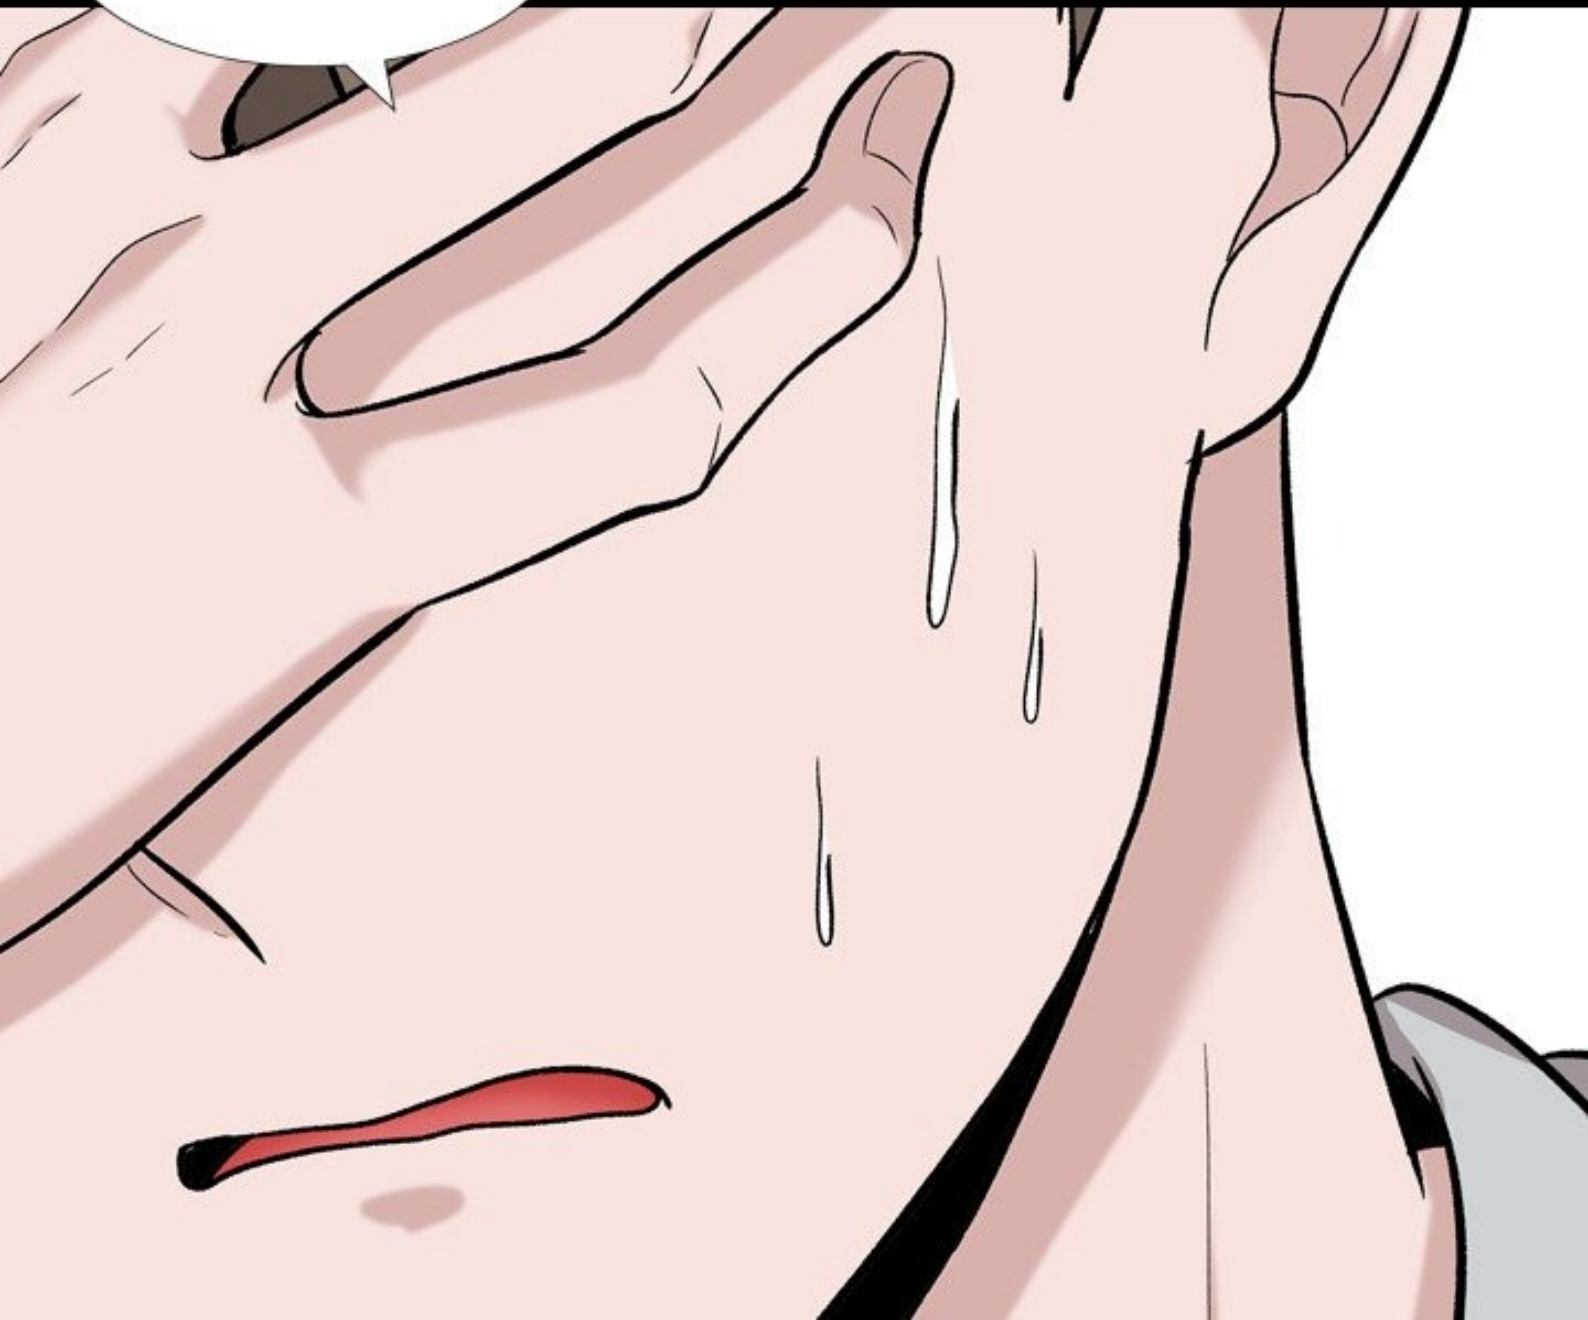

A-ATTENDS...