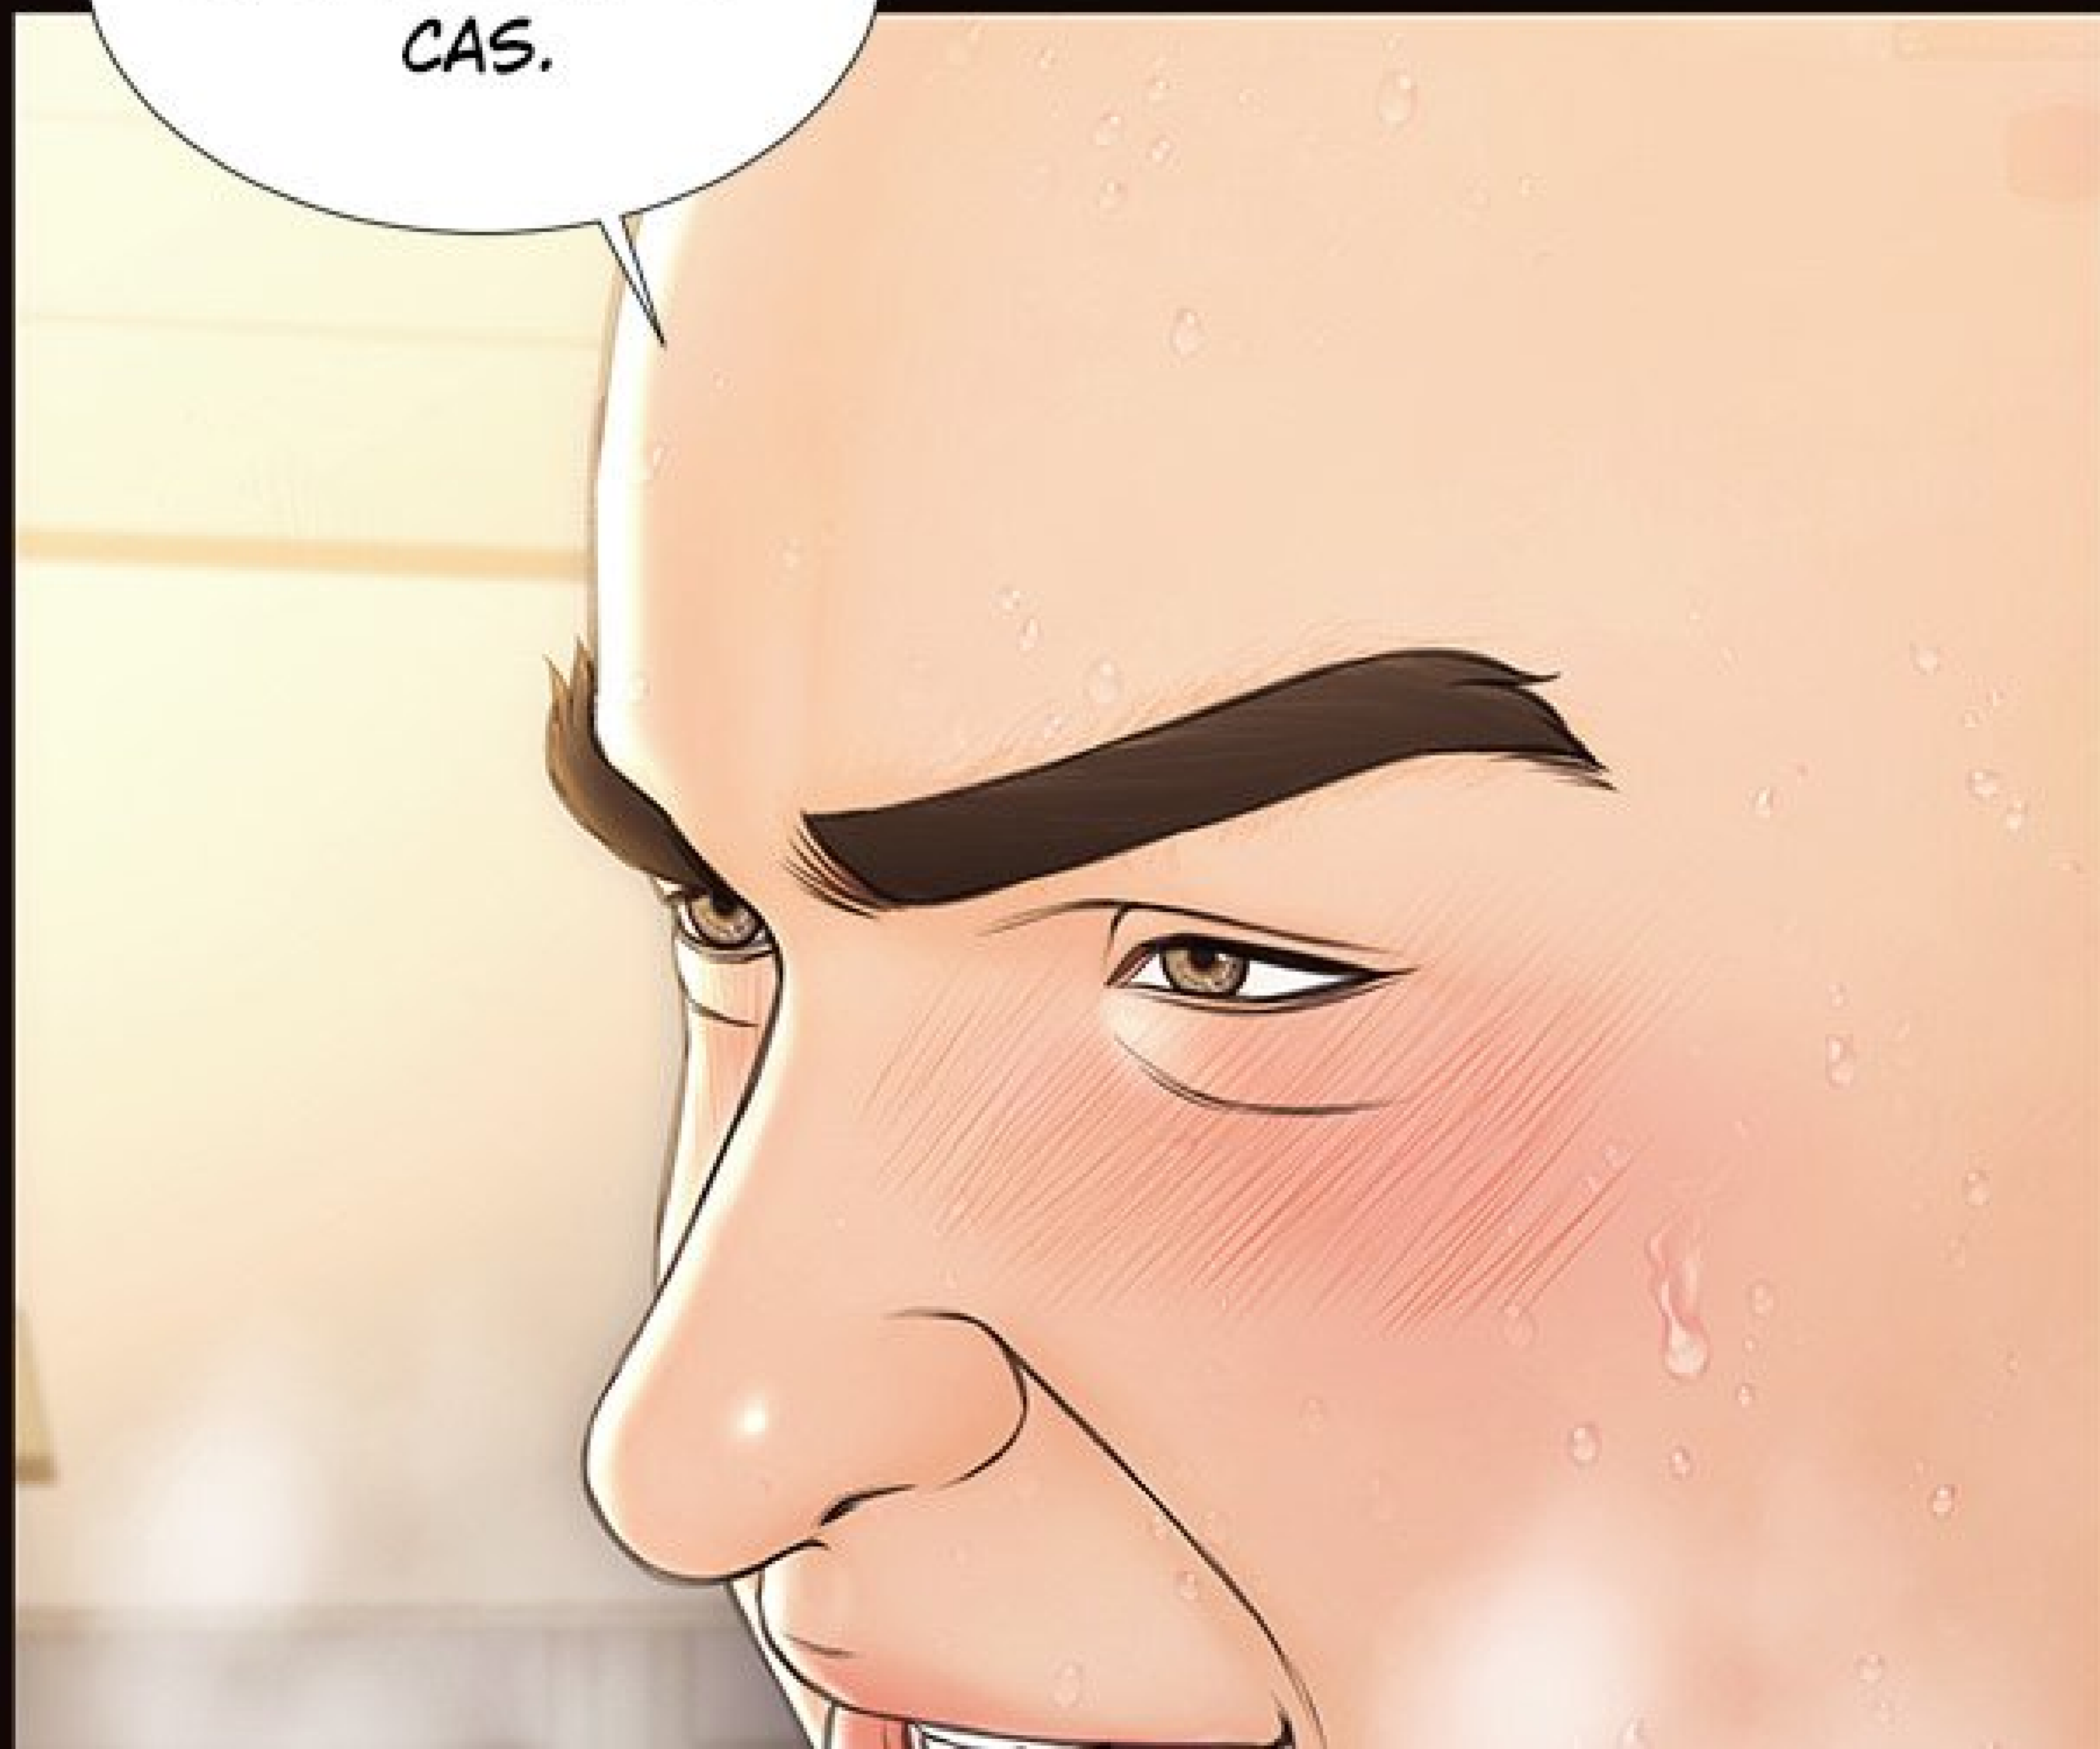

VRAIMENT ?
ALORS DANS CE
CAS.