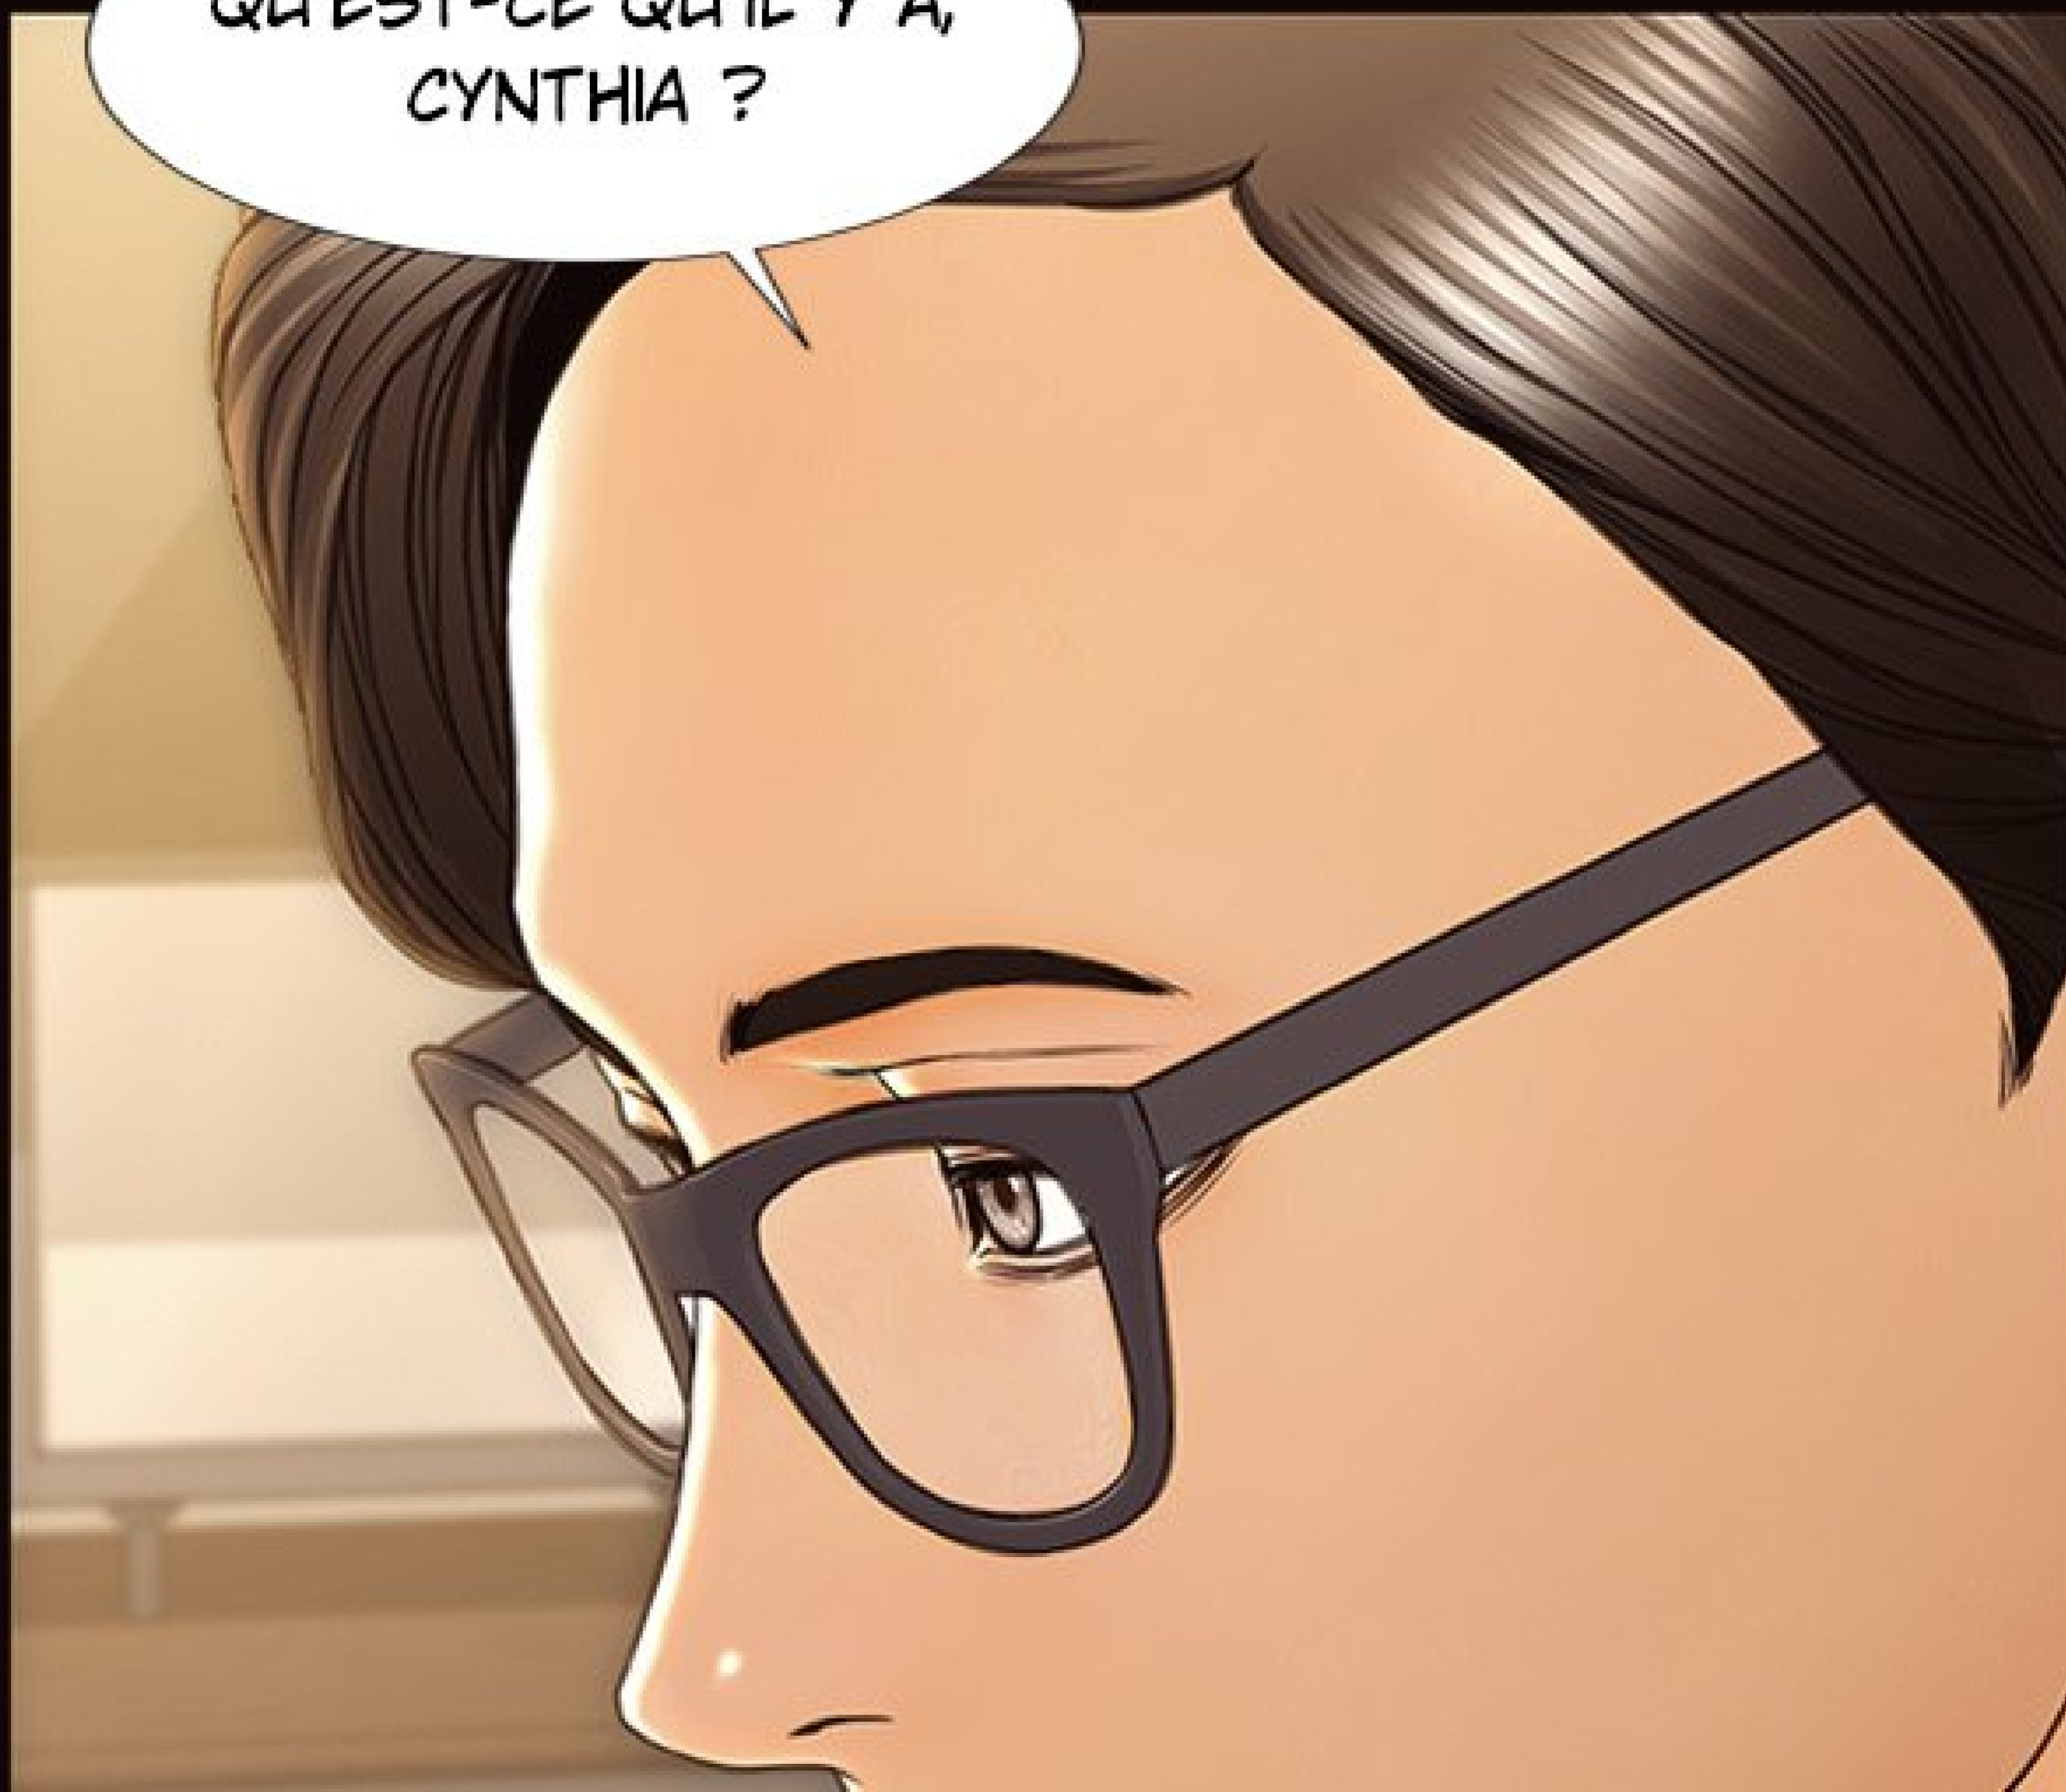

QU'EST-CE QU'IL Y A,
CYNTHIA ?