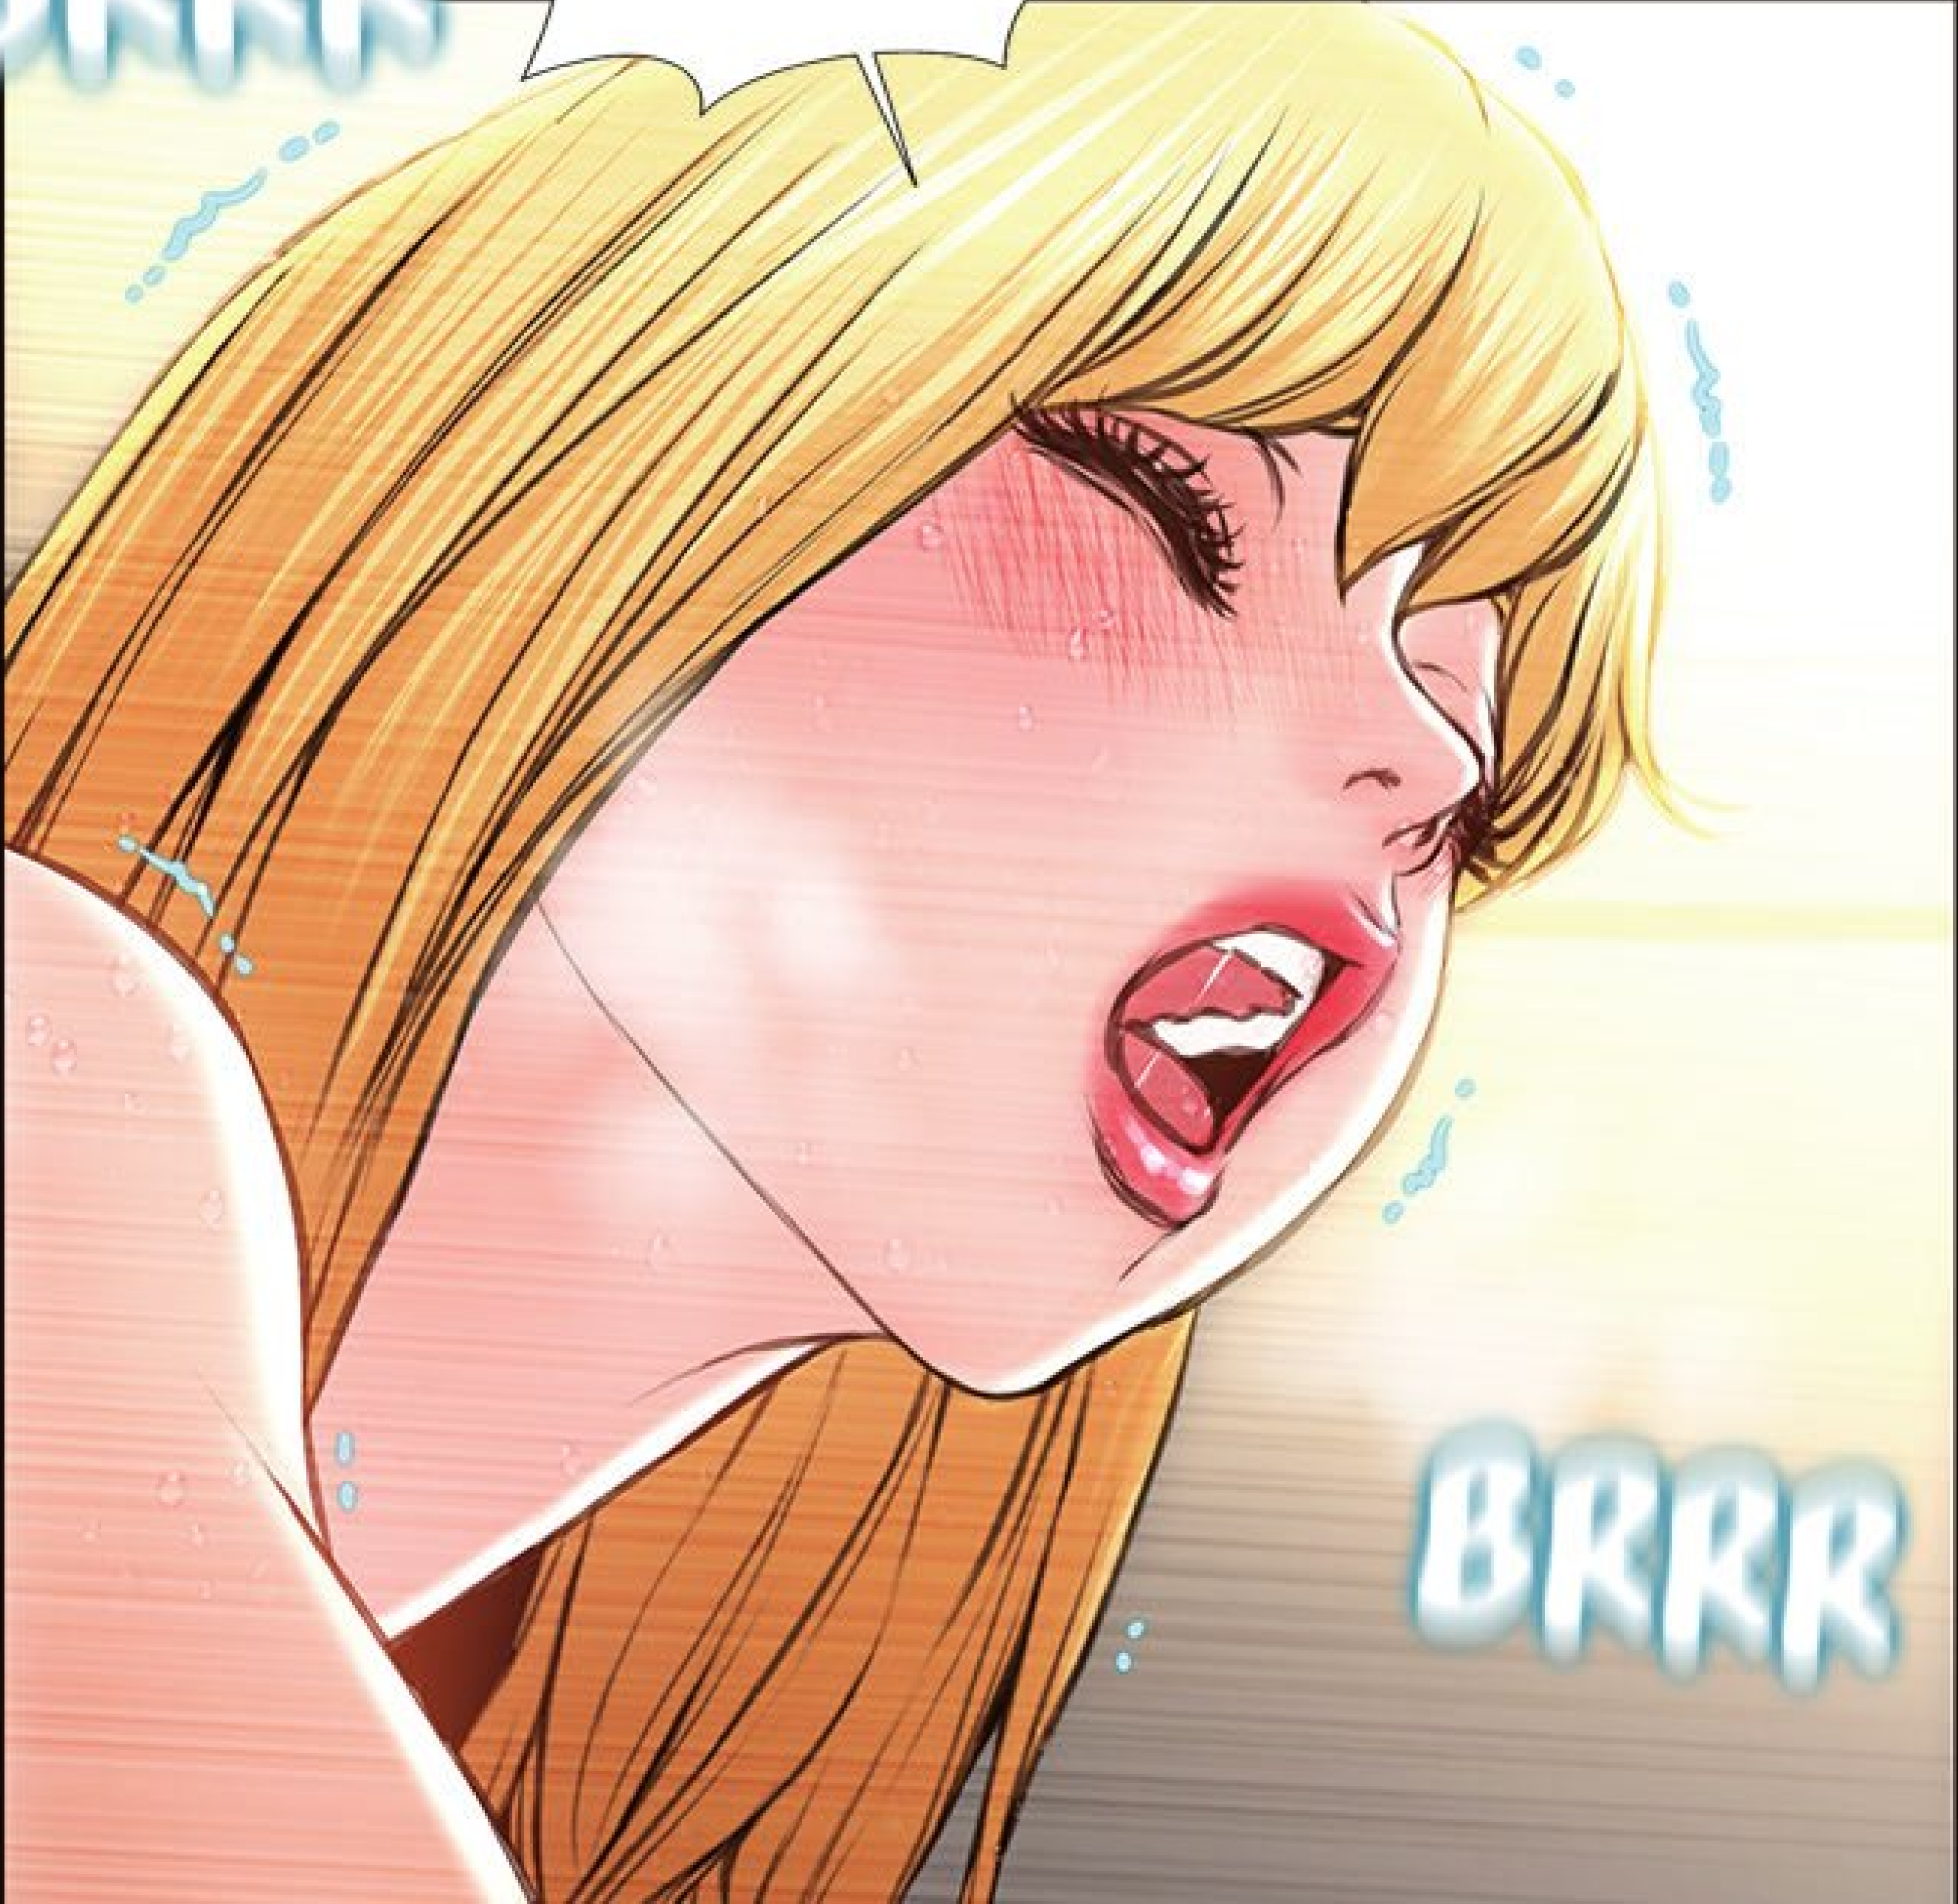

BRRR

AAAH !

BRRR