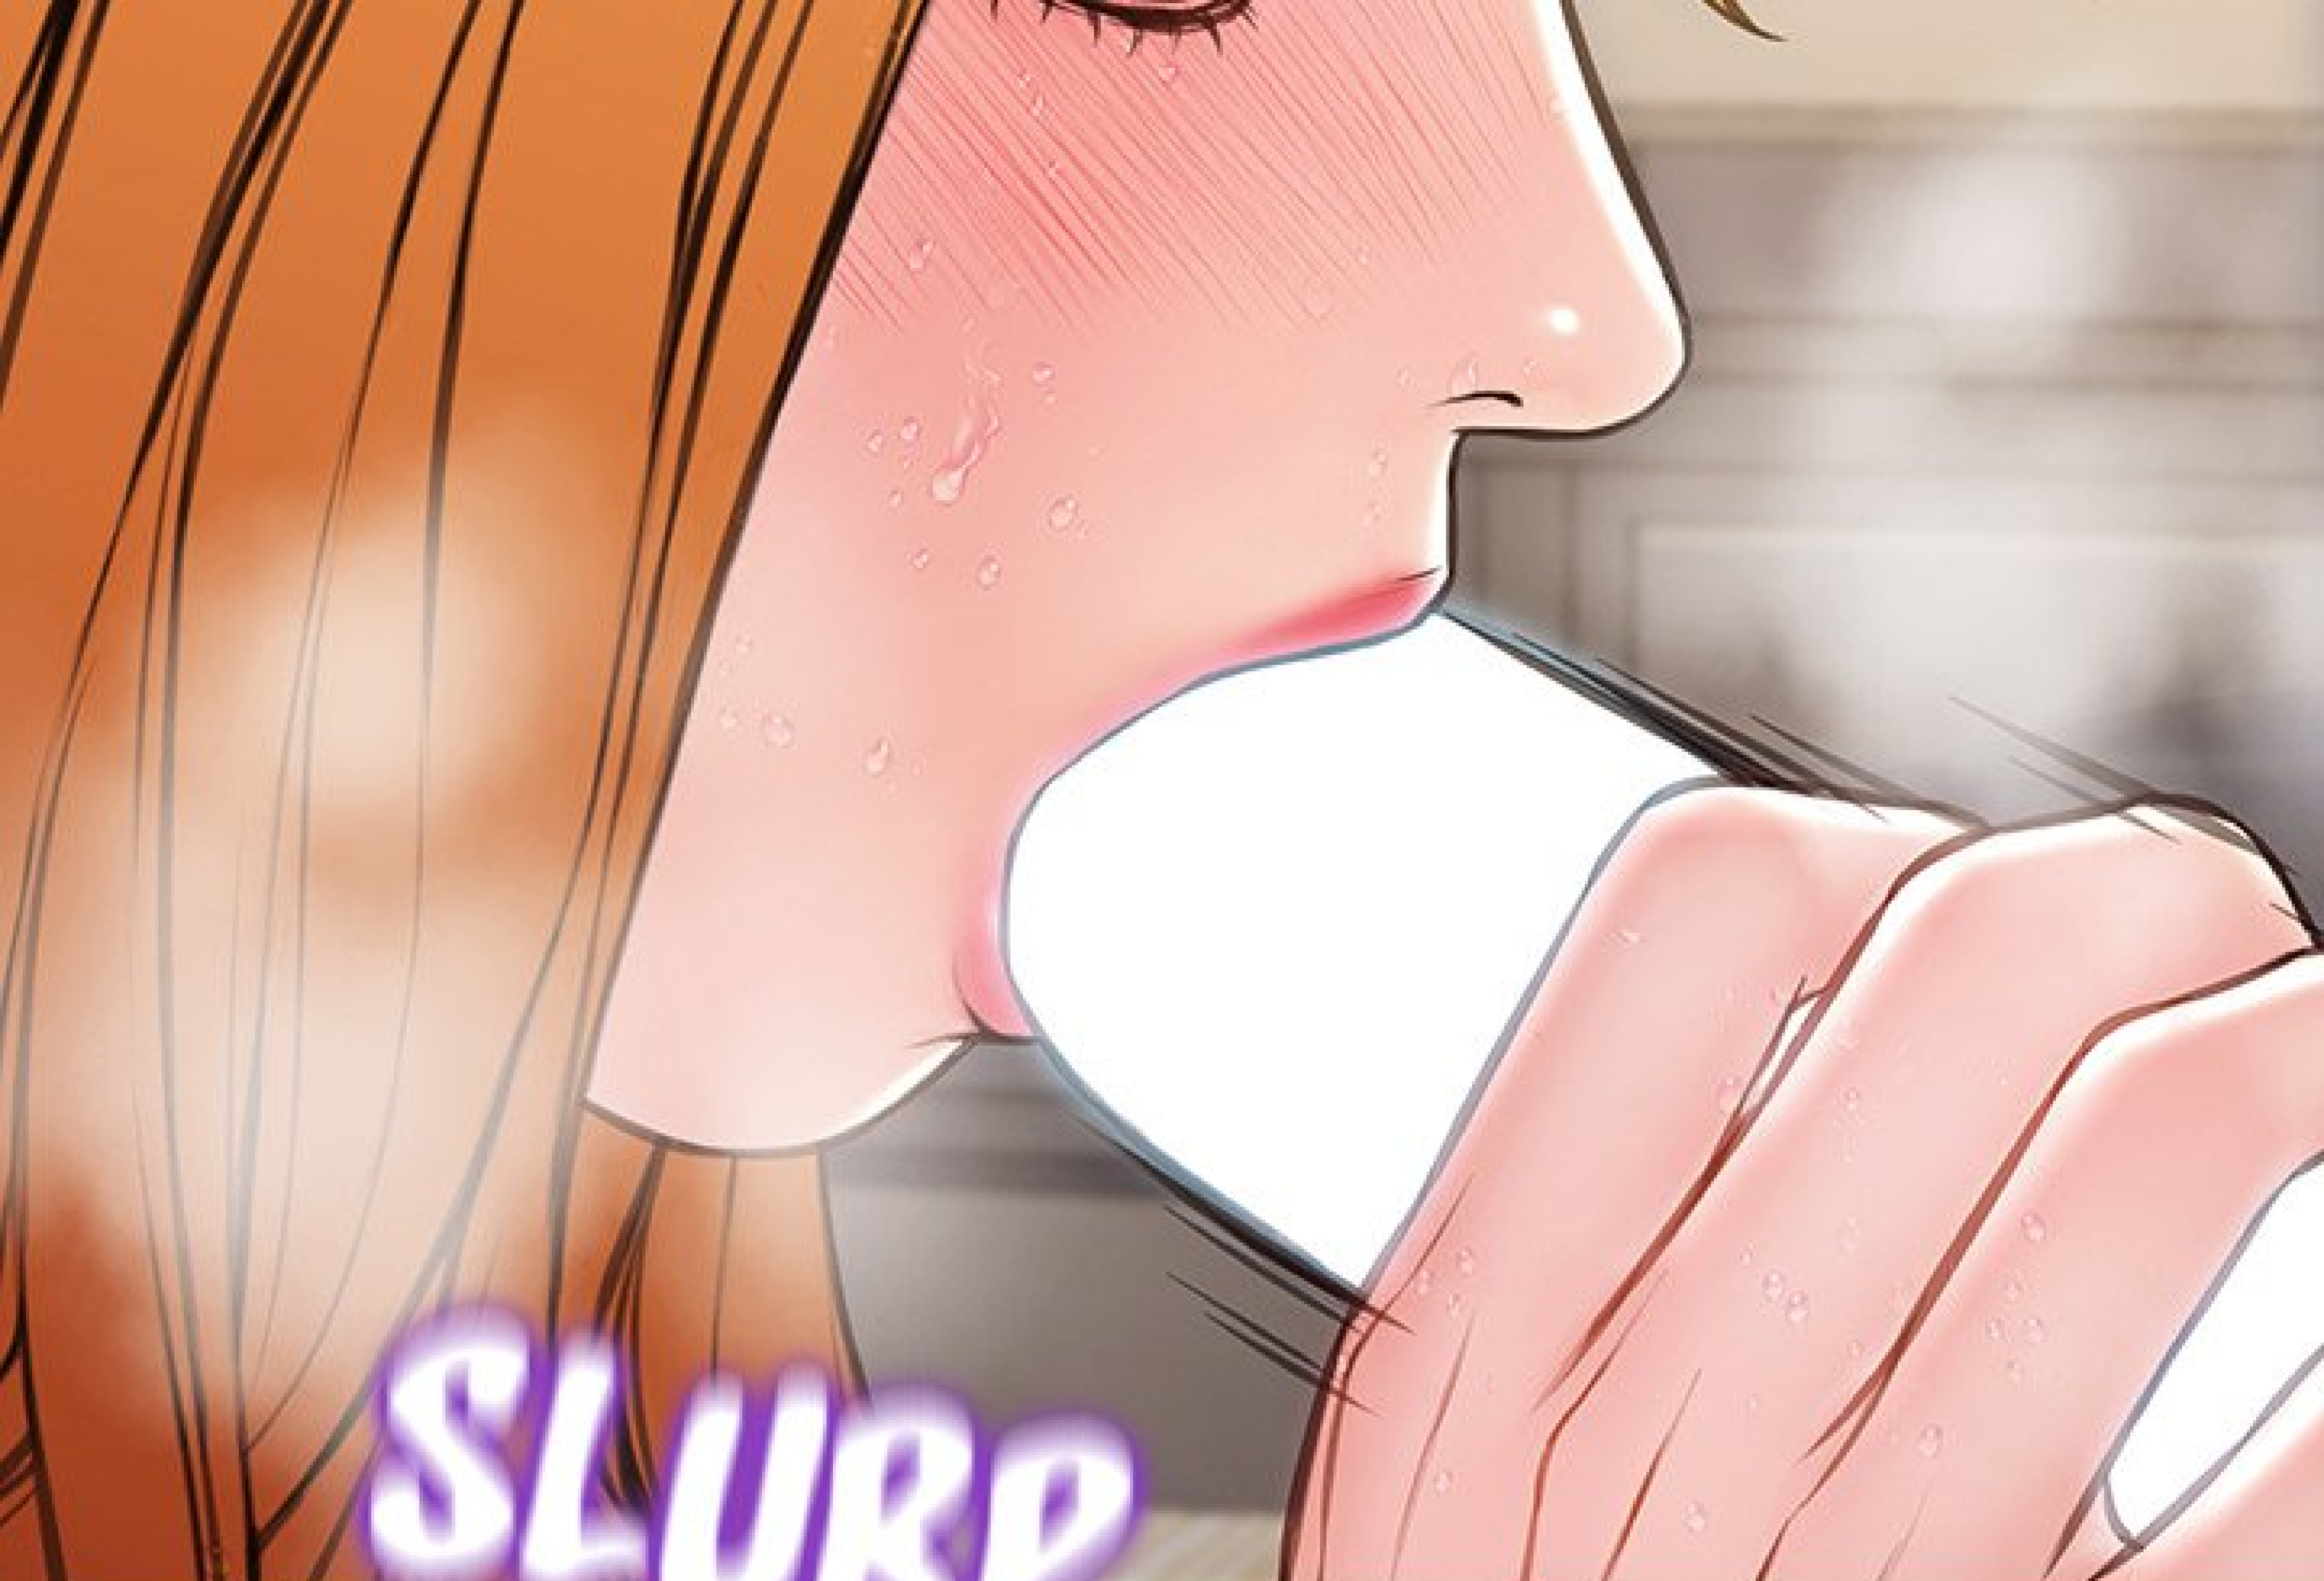

SLURP

SLURP

VOUS
DEVRIEZ Y ALLER,
MONSIEUR.

HAA

HAA

A comic panel showing a close-up of a muscular man's back and waist. He is covered in water droplets. A woman's hand is resting on his hip. The word "HAA" is written in large, white, bubbly letters with a blue glow in the upper left corner. A speech bubble is located in the lower right.