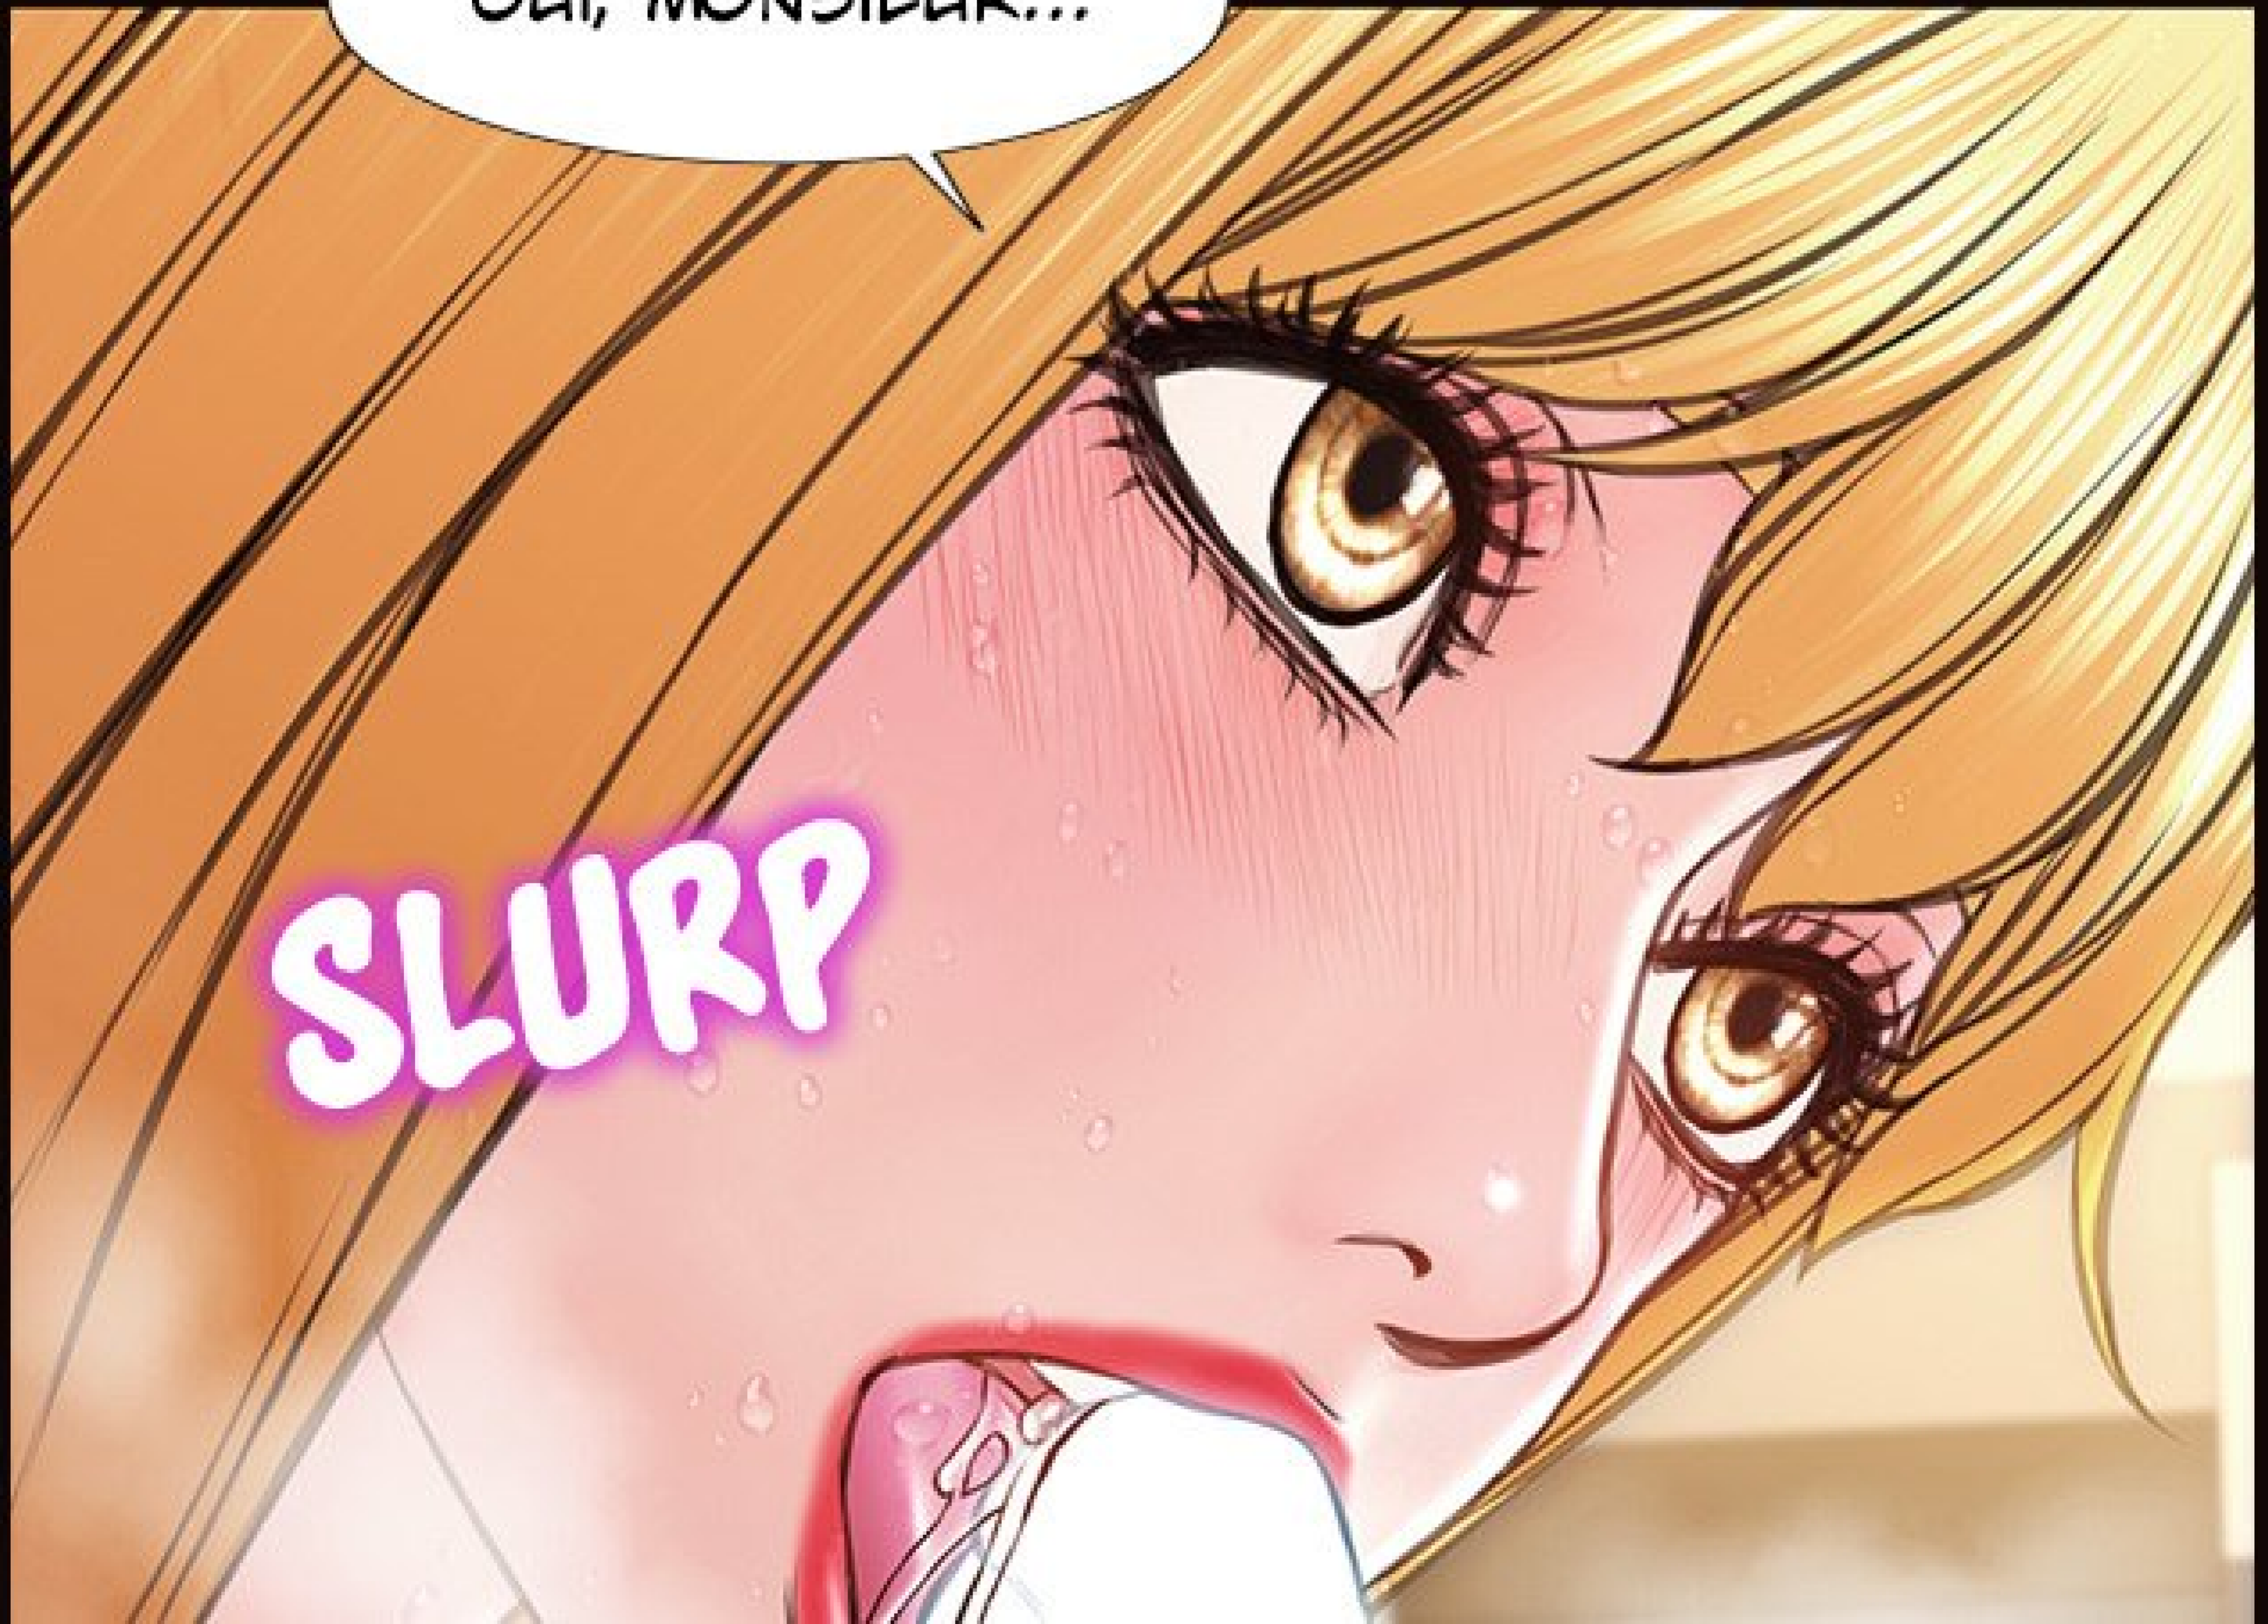

OUI, MONSIEUR...

SLURP