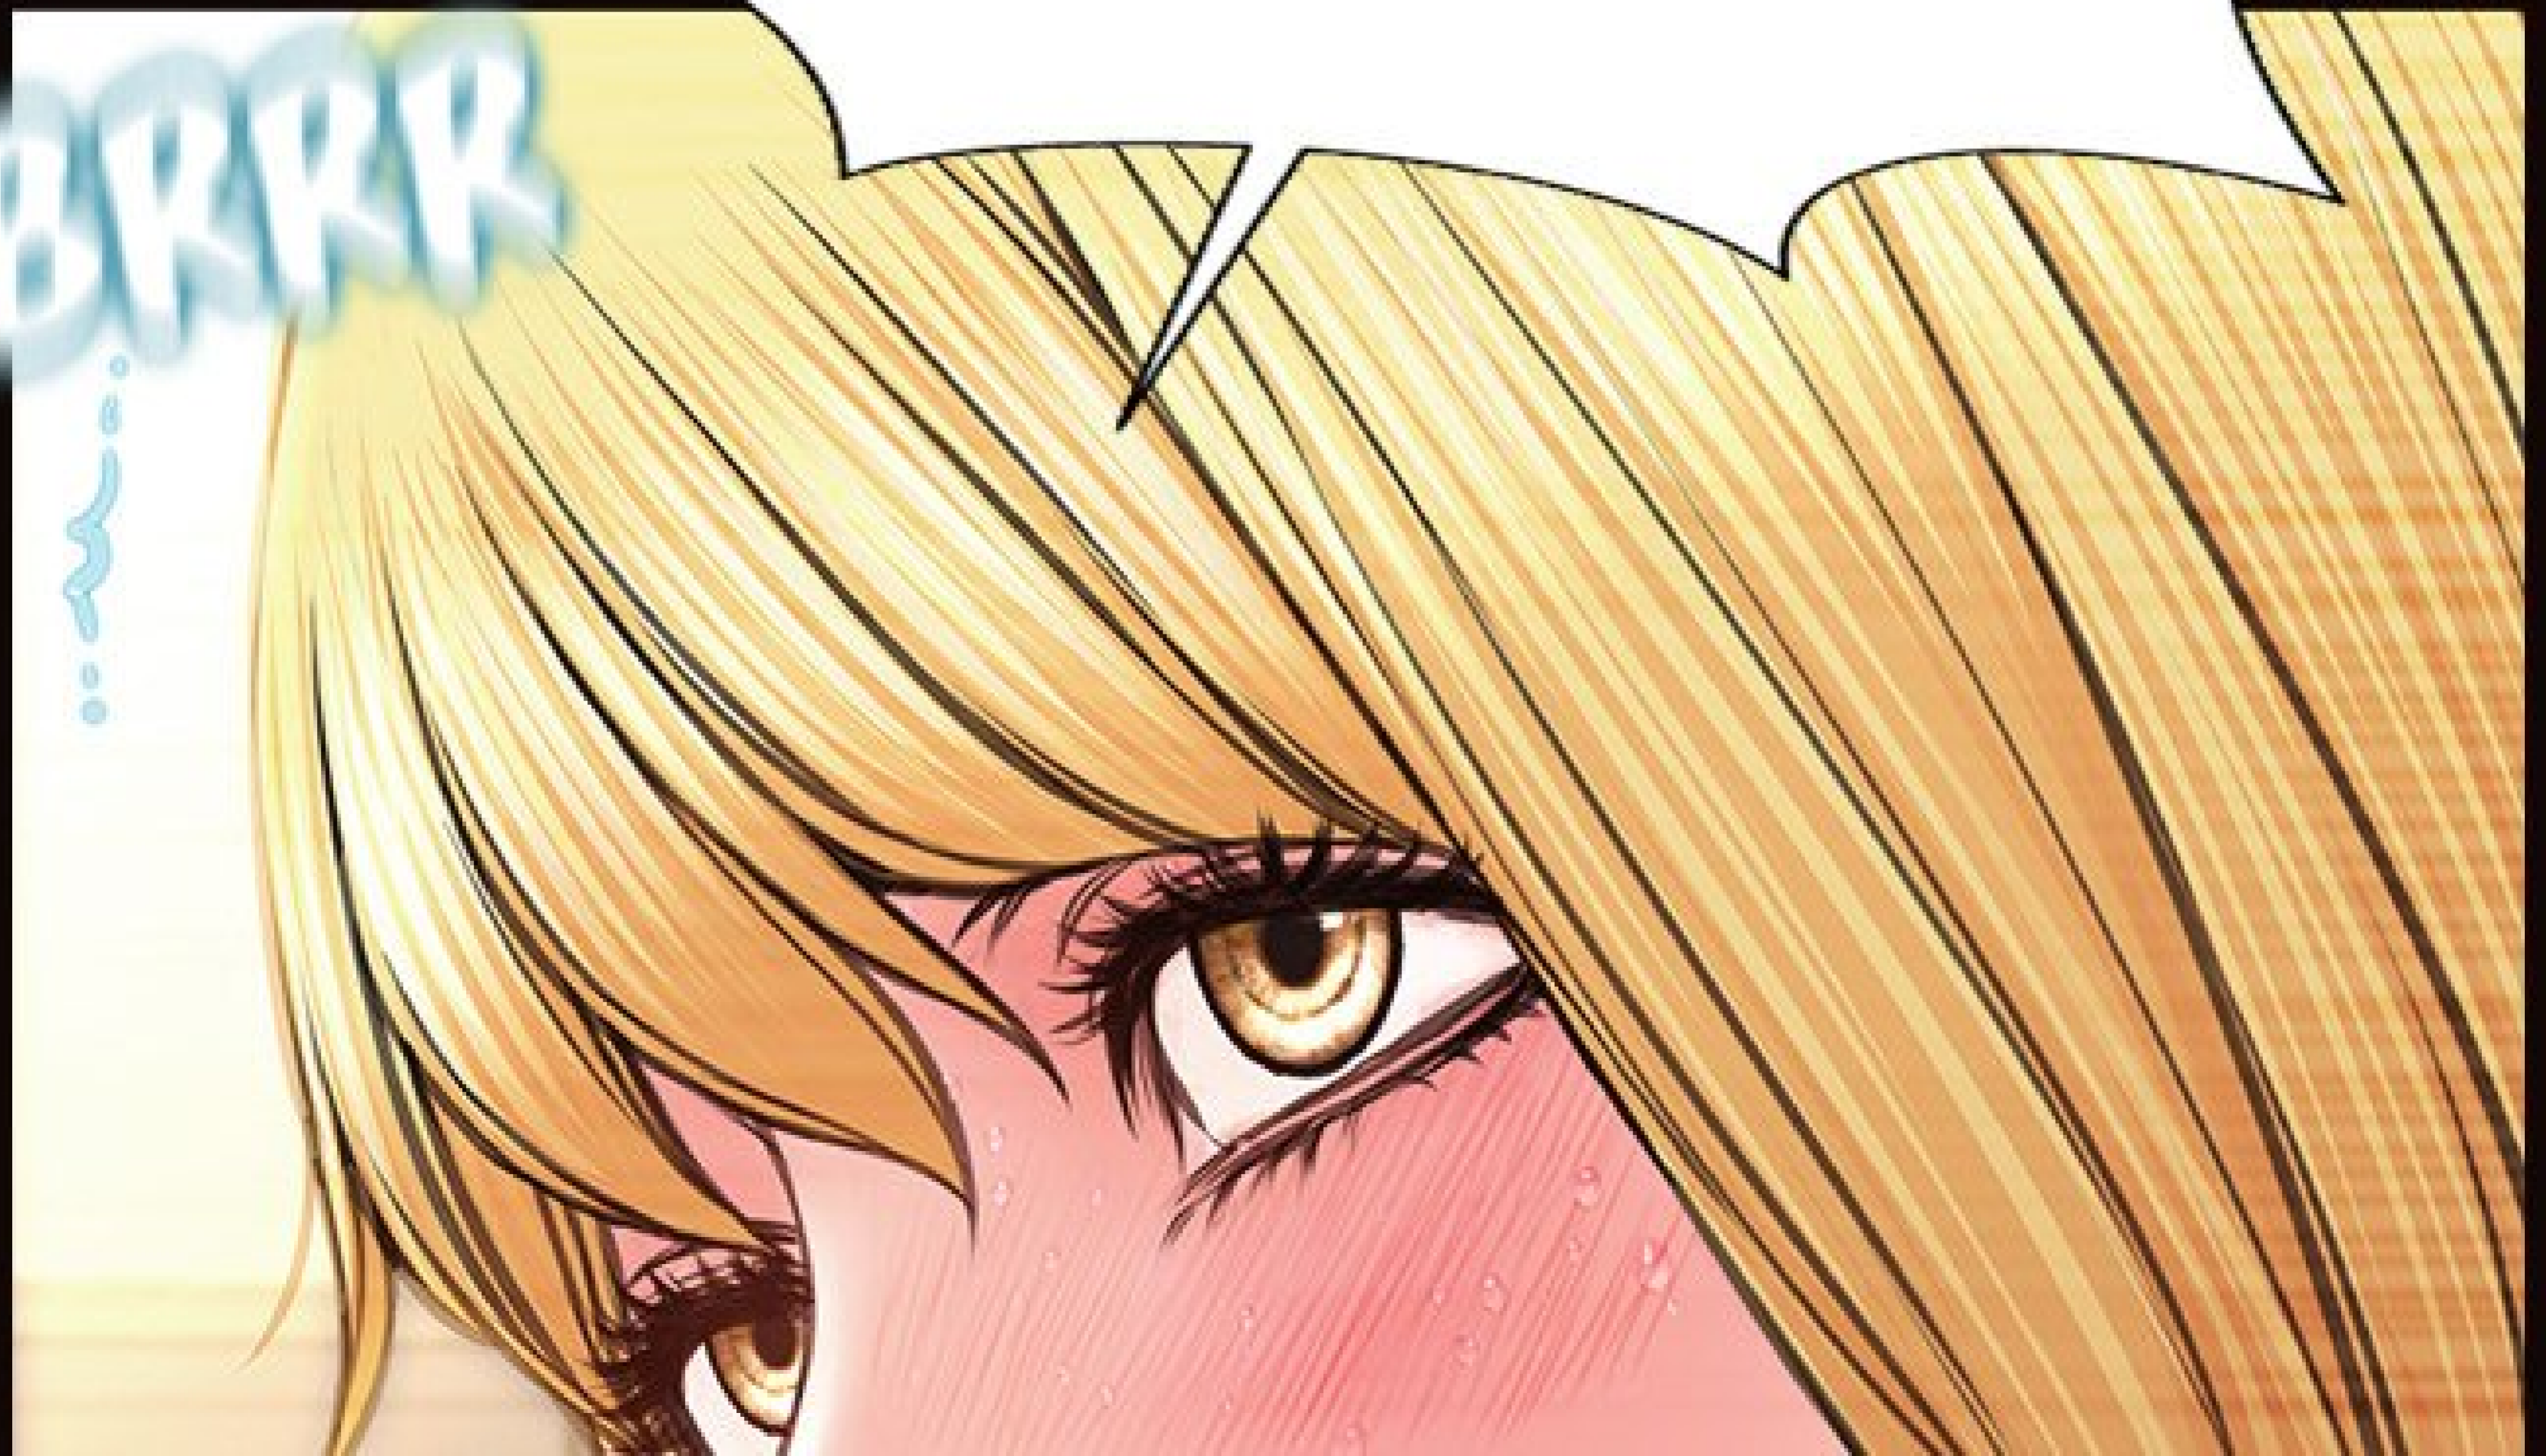

J'ADORE VOTRE QUELLE !
ELLE EST SI GROSSE !

BRRRR