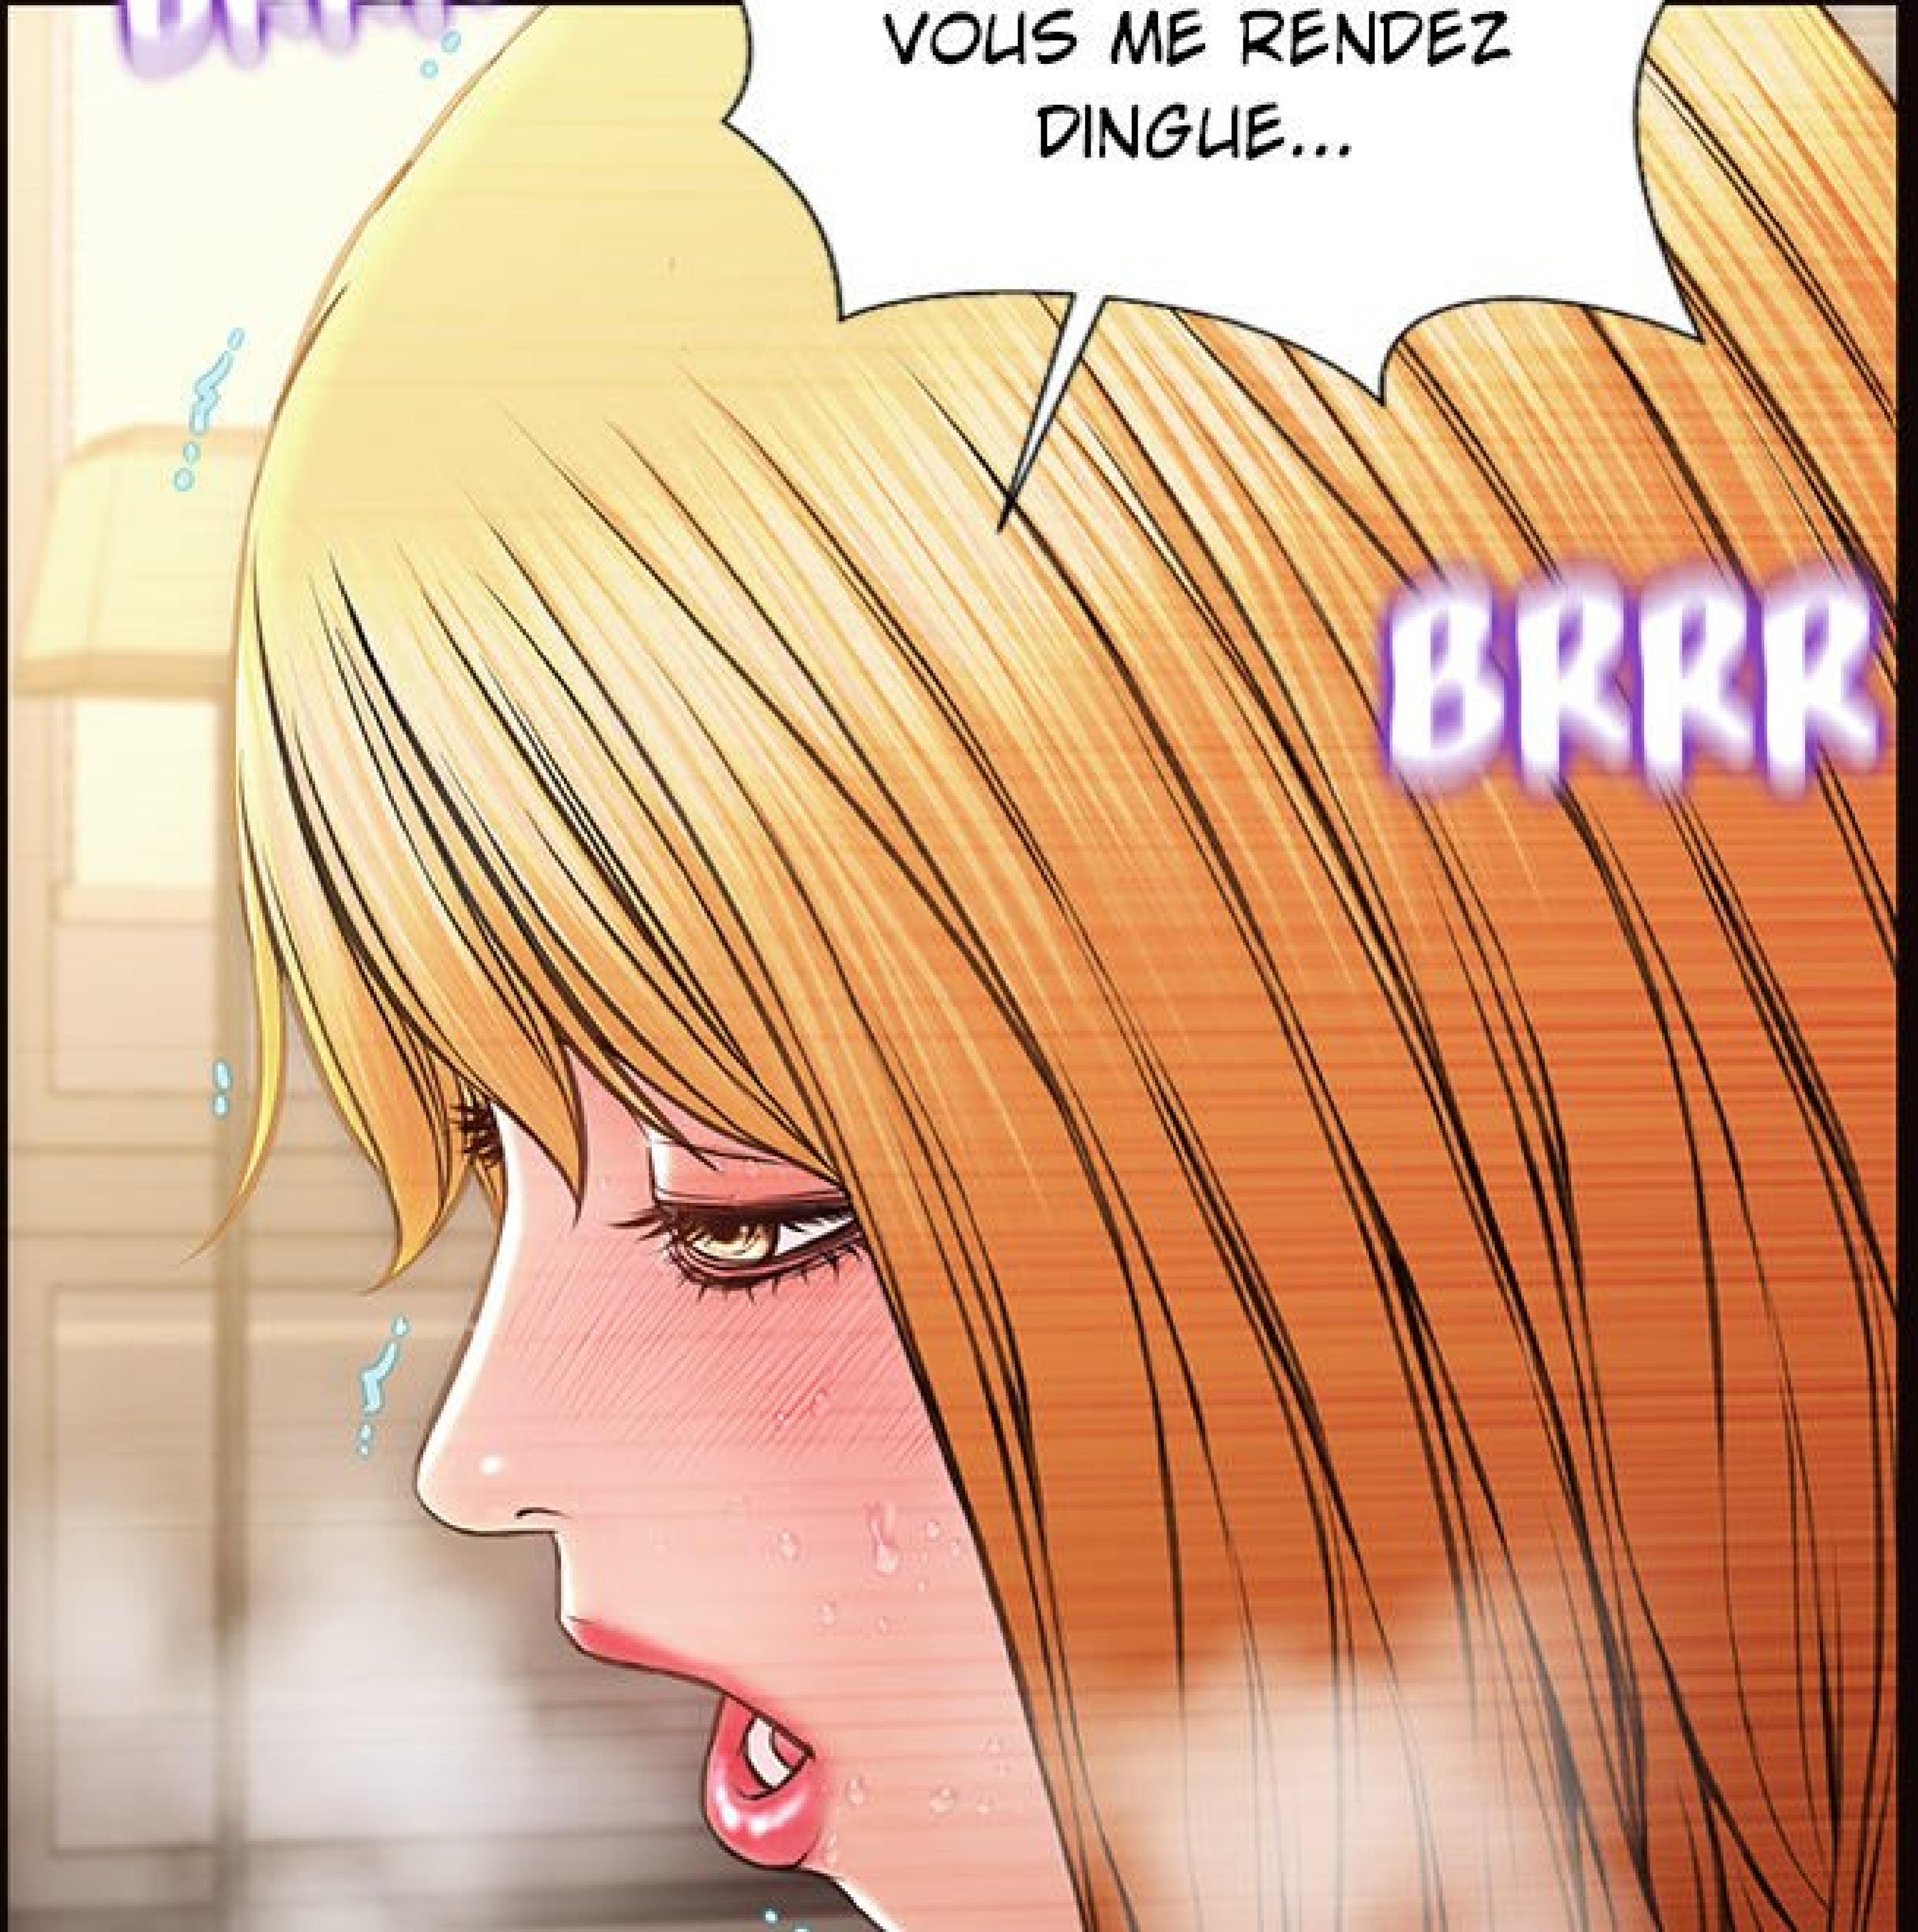

BKVK

AAAAH...
VOUS ME RENDEZ
DINGUE...

BRRR