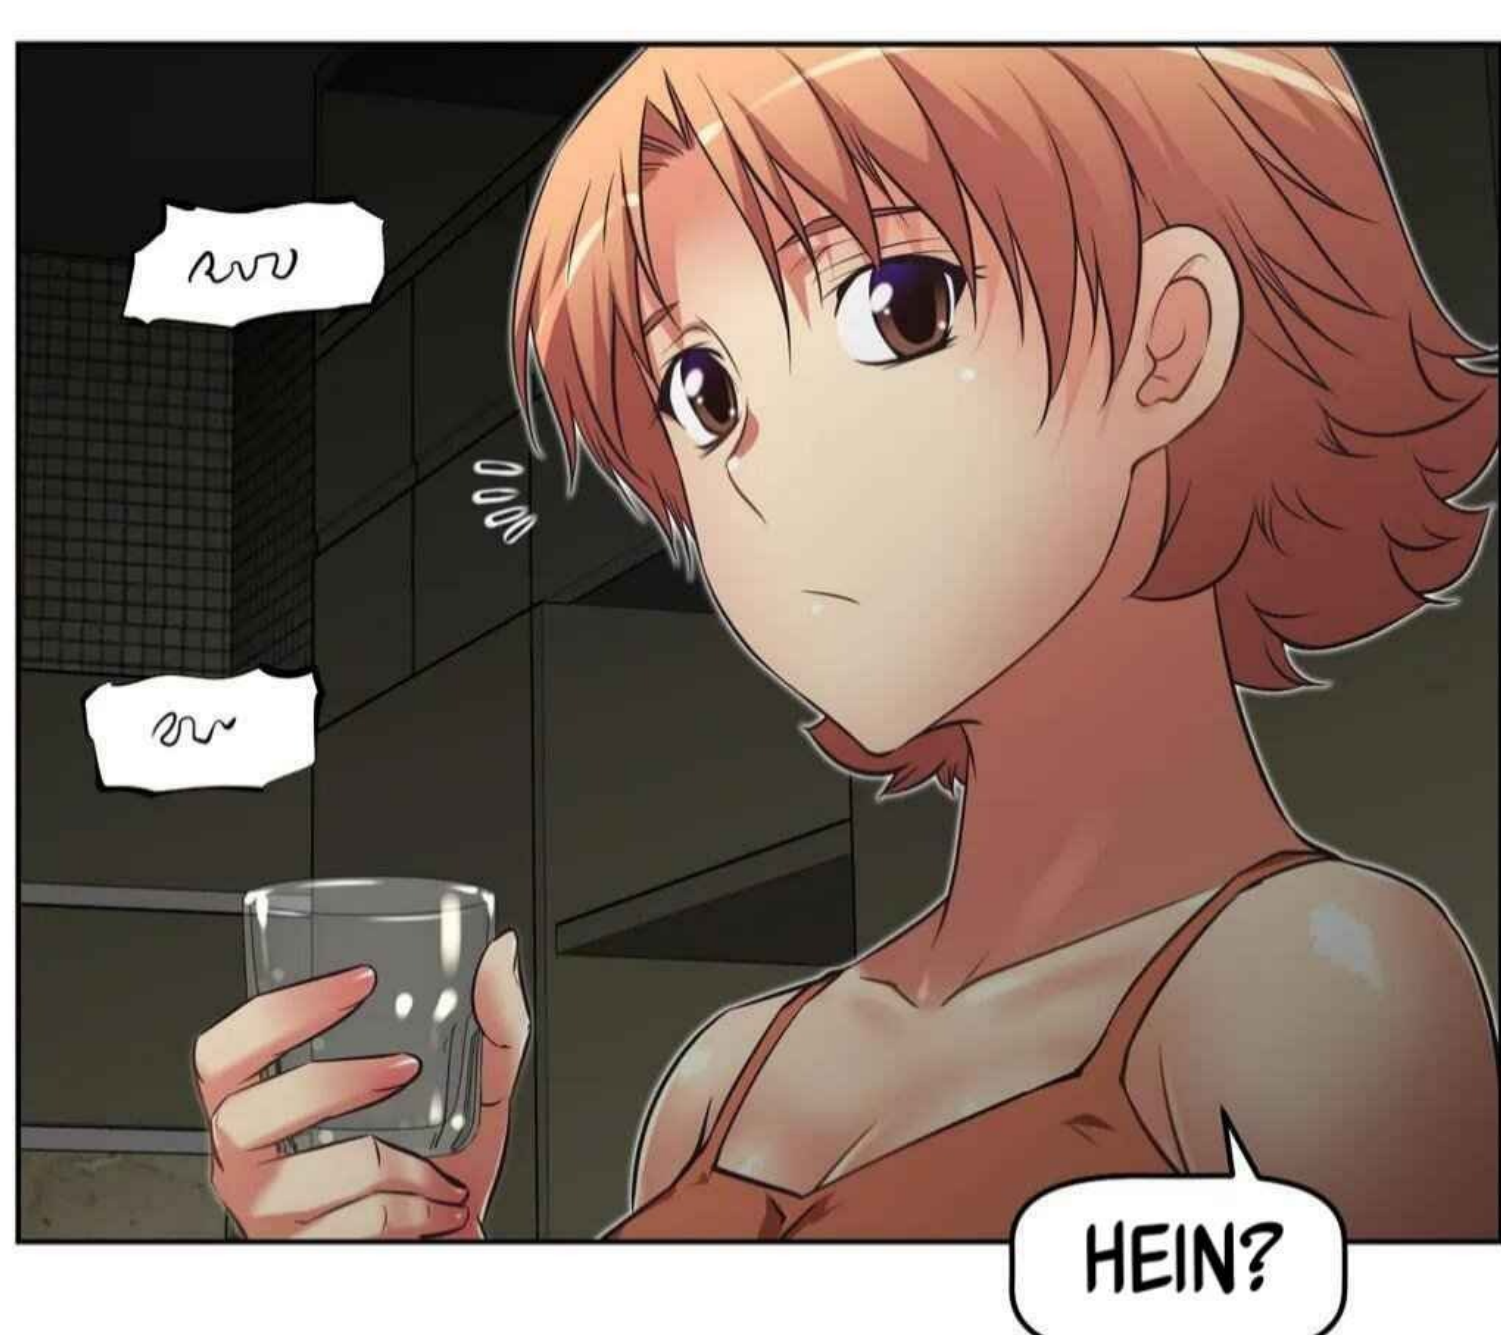

TRICKLE

POP

Stand!
WP!
STORY/ART
WARREN

DE
CONTINUER...!

.....

SQUELCH

SQUELCH

AHHH!