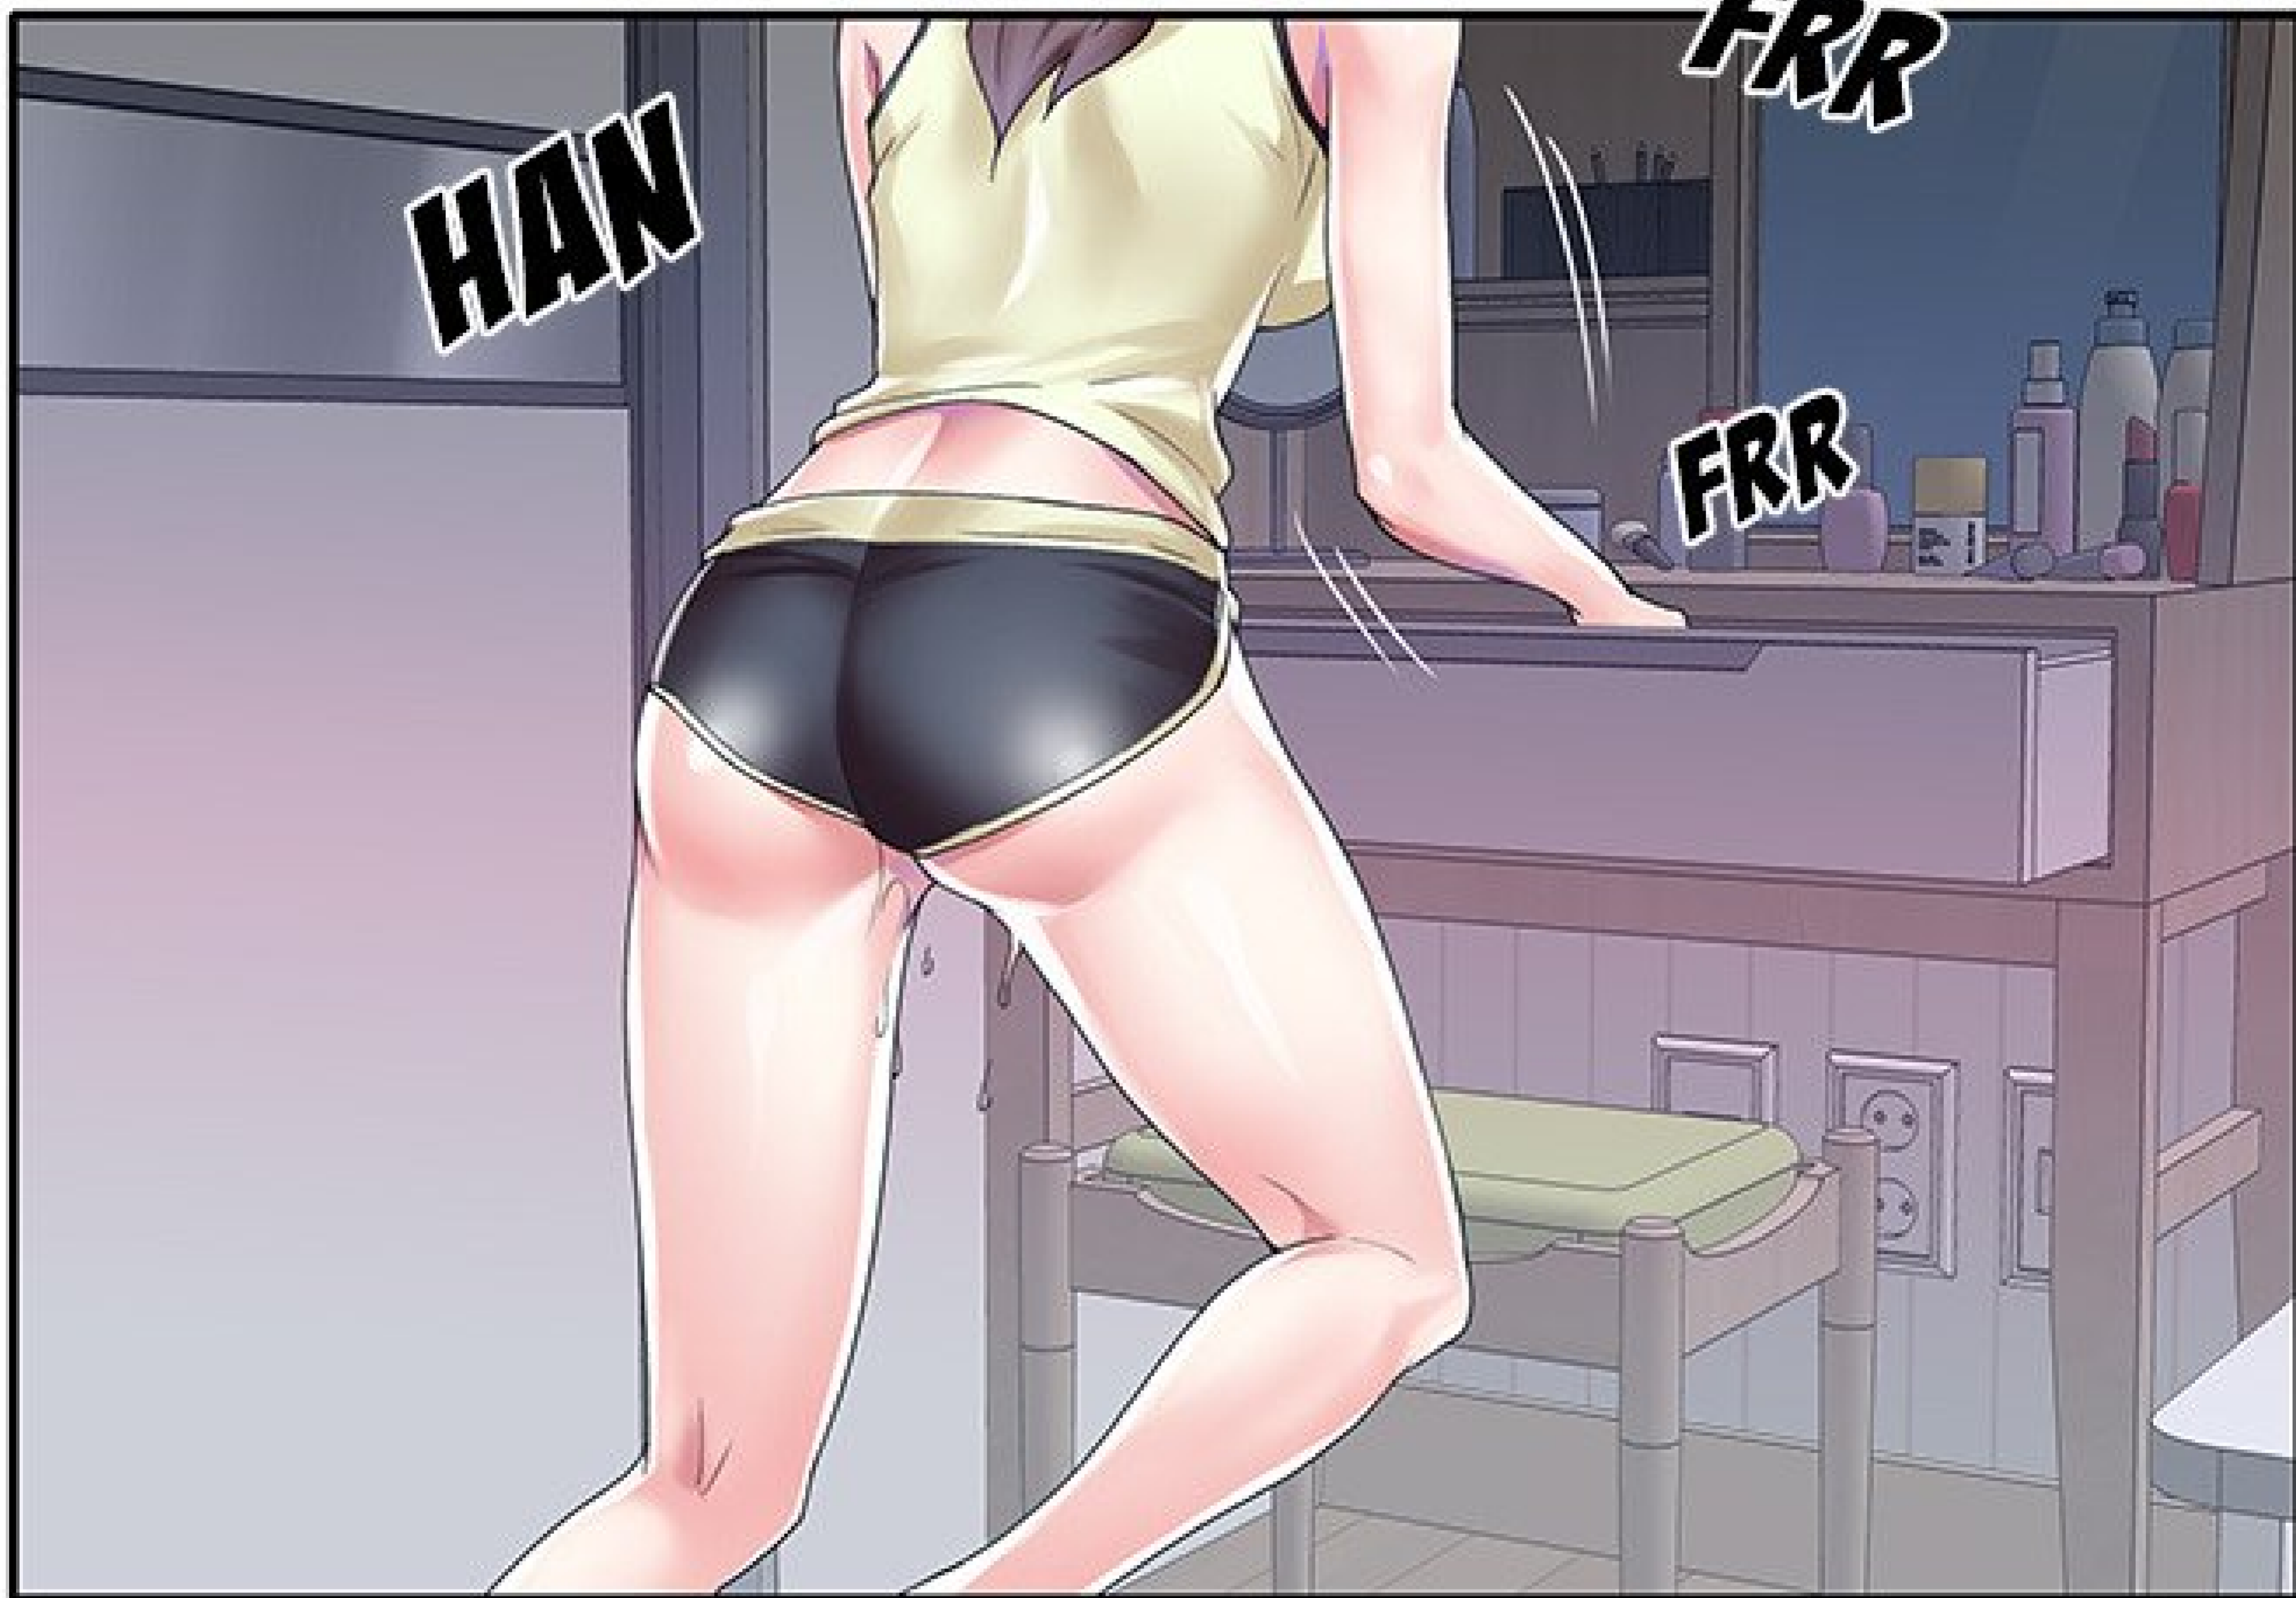

PLOP

OO

PLOP

PLOP

PLOP

ILS VONT
ME VOIR.

FWIP

A woman with brown hair and bangs, wearing a yellow tank top and black shorts, stands in a room. She is holding a pink smartphone in her right hand and looking towards the right with a nervous expression. A door is slightly ajar behind her, and a sound effect 'FWIP' is written near it. A speech bubble above her head contains the text 'ILS VONT ME VOIR.' The room has a window with vertical bars on the left and a door on the right.