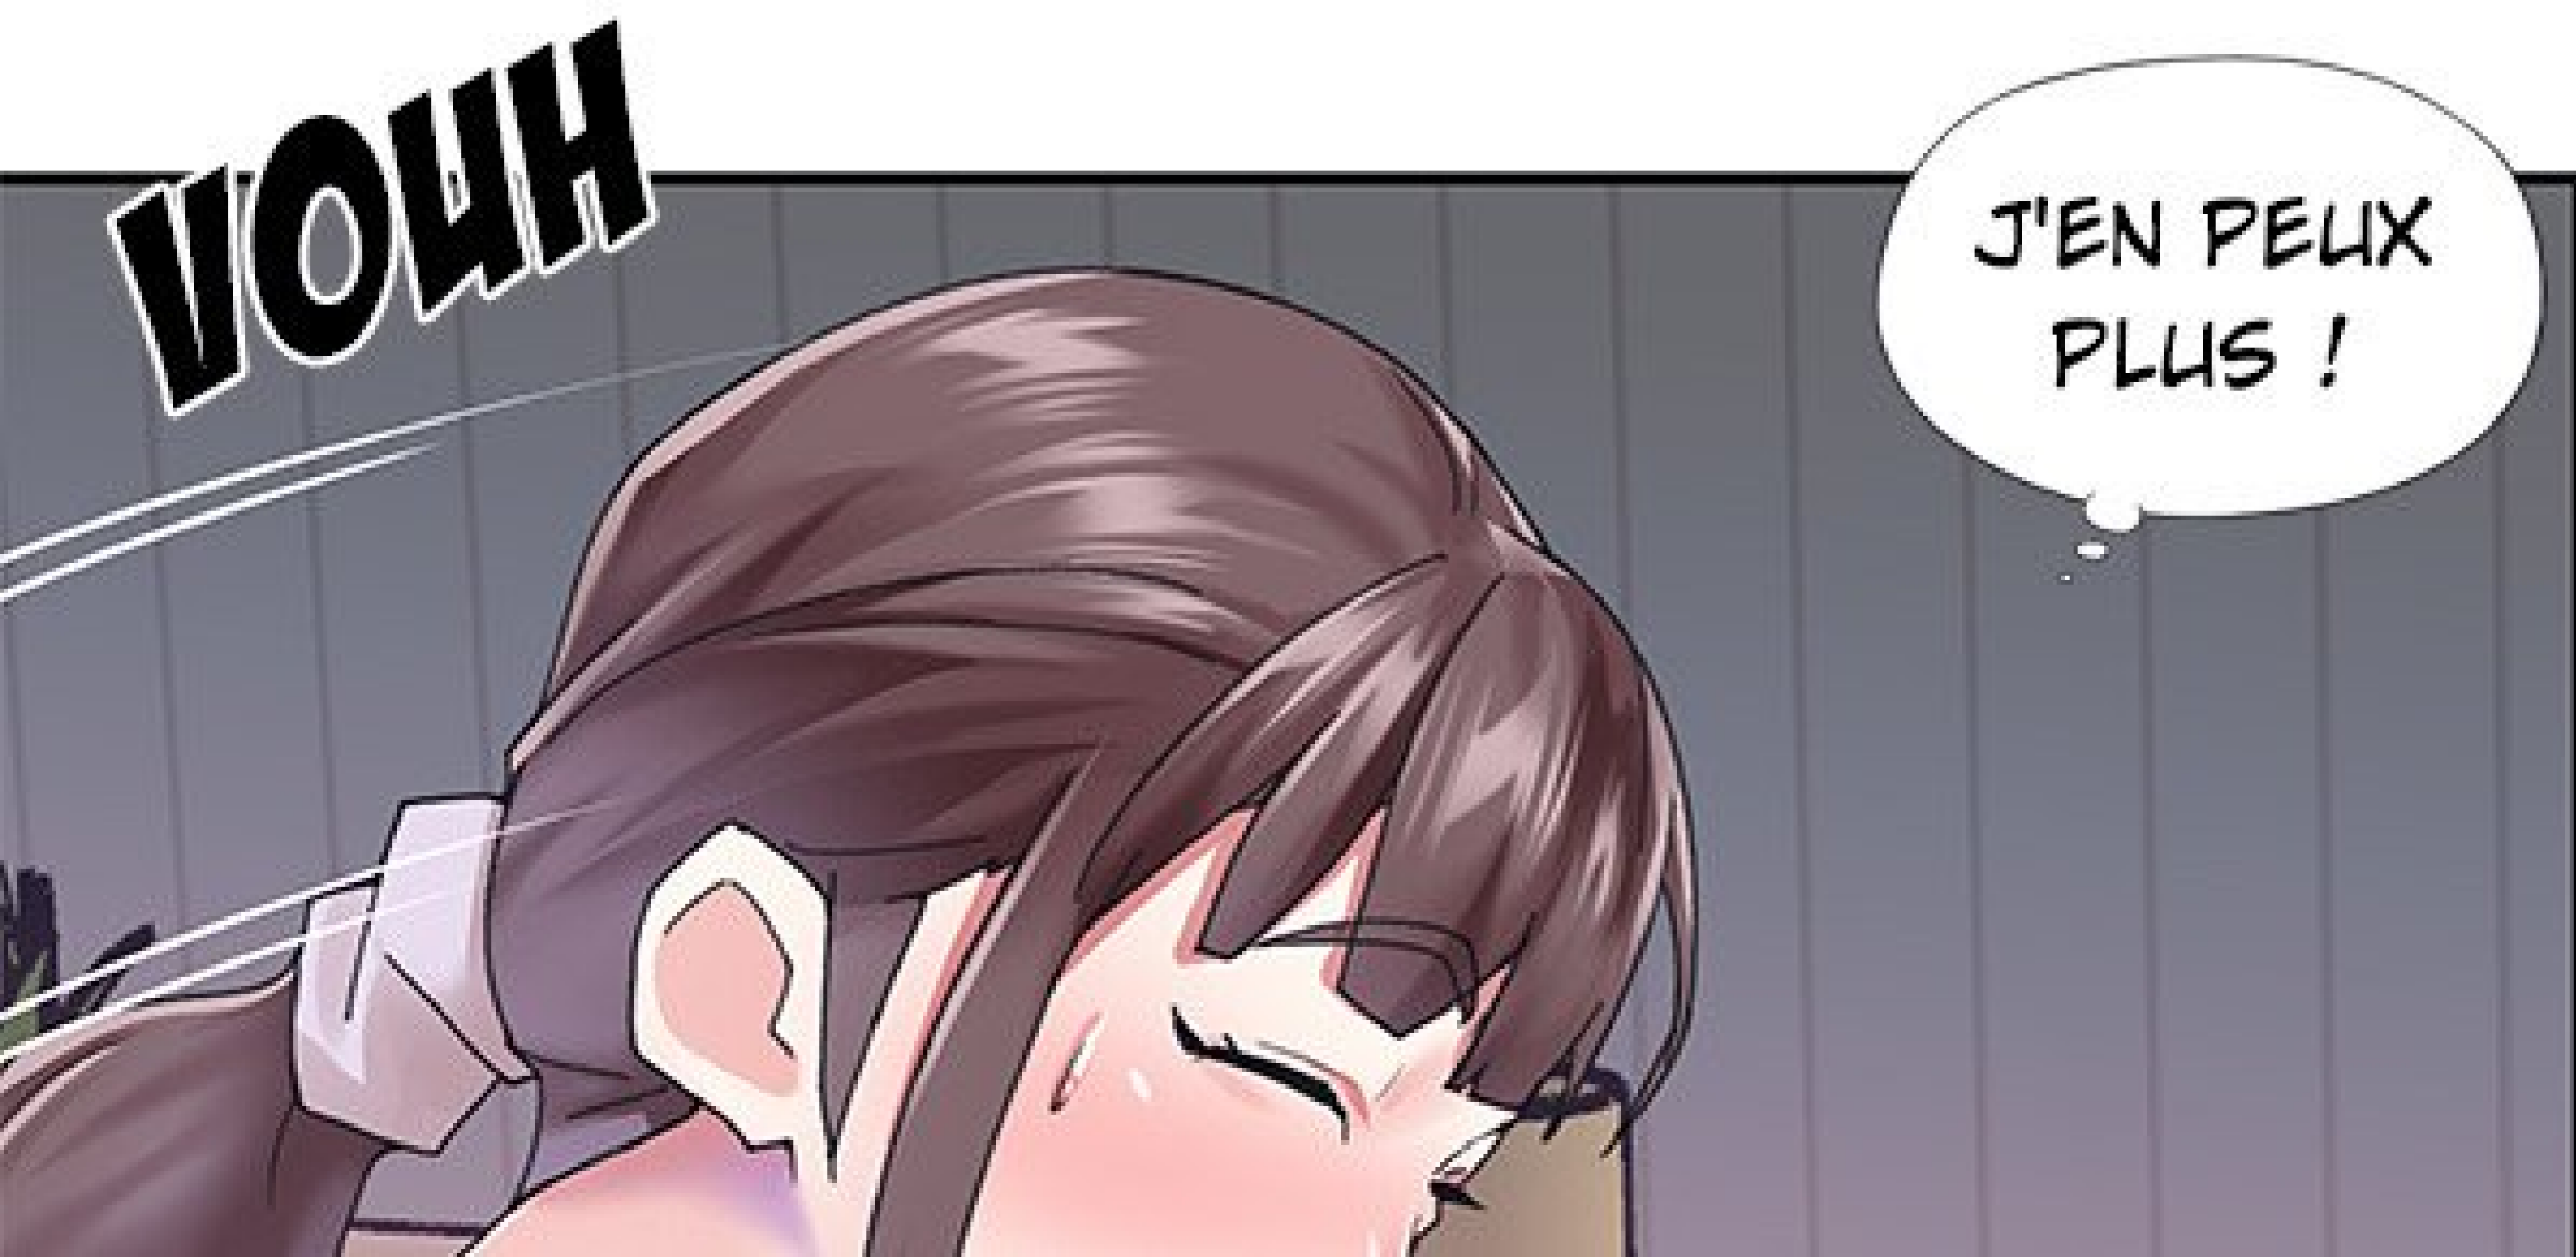

PLOP

OO

PLOP

PLOP

PLOP

ILS VONT
ME VOIR.

FWIP

A woman with brown hair and bangs, wearing a yellow tank top and black shorts, stands in a room. She is holding a pink smartphone in her right hand and looking towards the right with a nervous expression. A door is slightly ajar behind her, and a sound effect 'FWIP' is written near it. A speech bubble above her head contains the text 'ILS VONT ME VOIR.' The room has a window with vertical bars on the left and a door on the right.