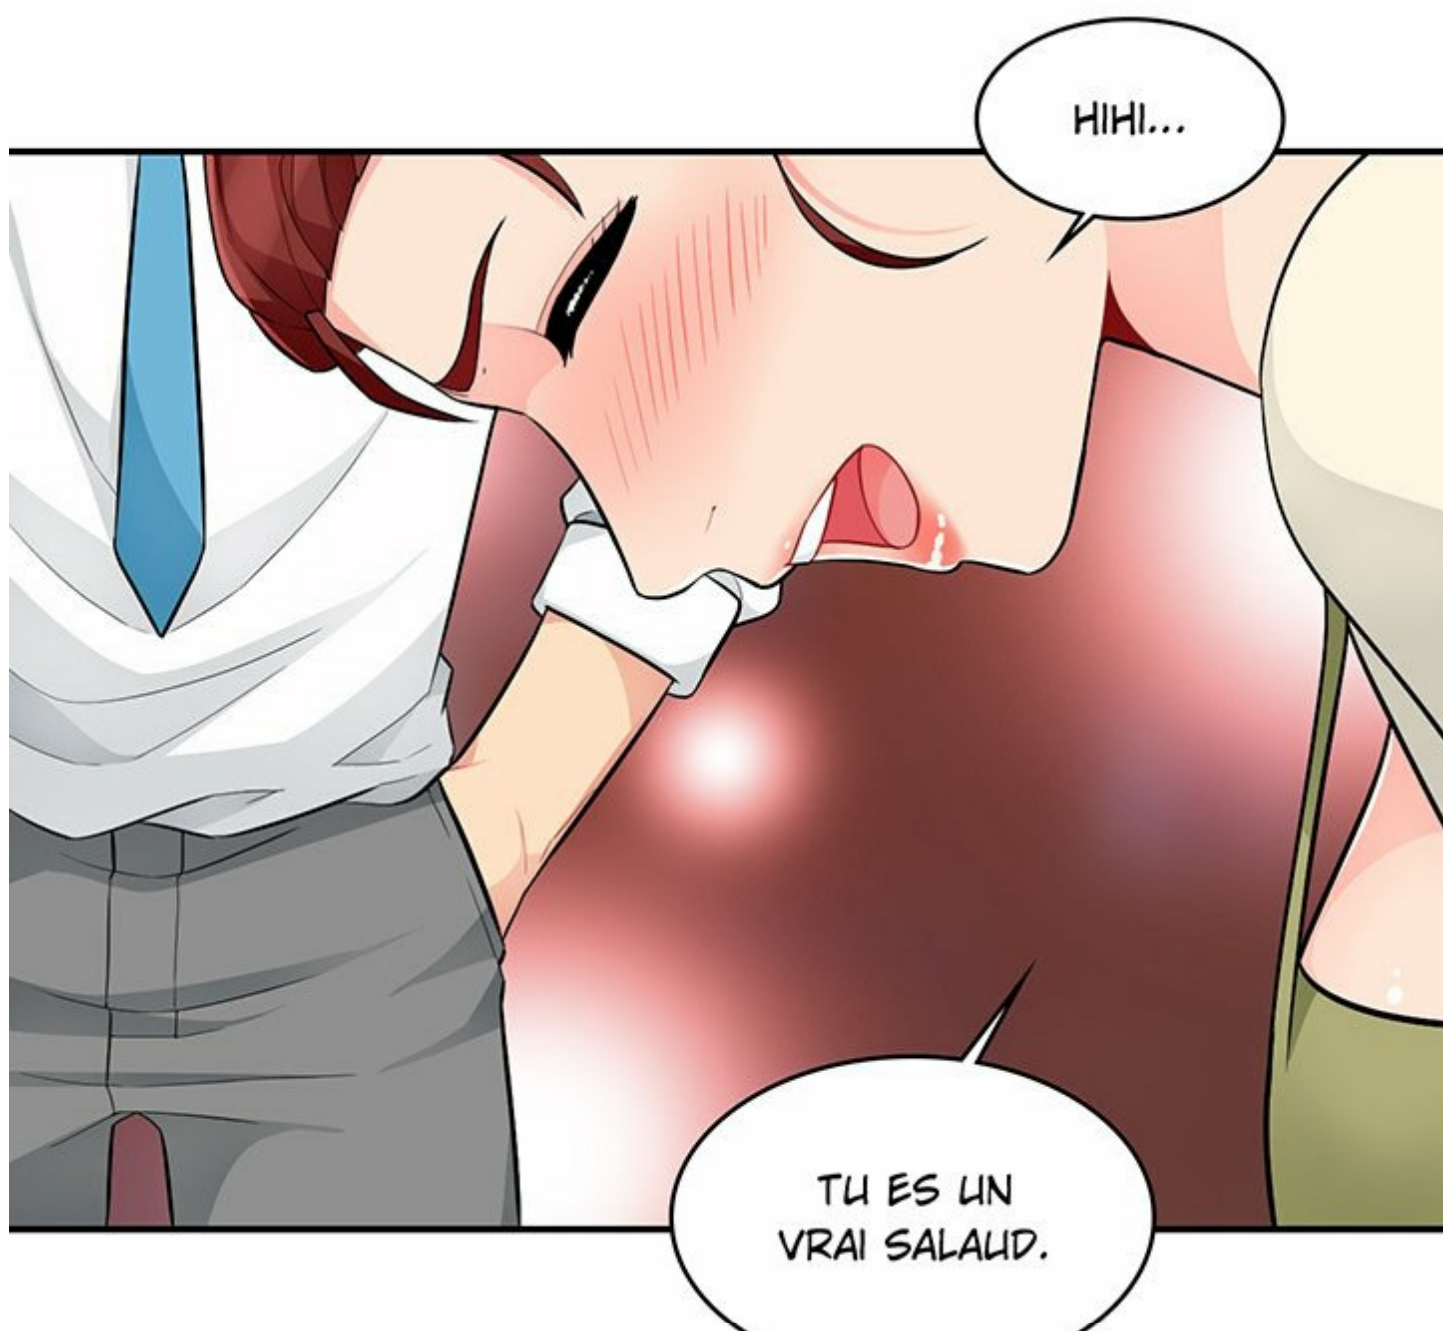

MAIS JE DIRAI À  
TOUT LE MONDE QUE  
TU ES LE PÈRE.

**FWIP**

ALORS  
RÉFLÉCHIS  
BIEN.

RENTRE BIEN.

The image is a comic book panel showing a man with short green hair, wearing a white dress shirt and a blue tie, looking towards a woman with red hair tied in a bun. The woman is seen from behind, wearing a light-colored jacket. They are in a city street at night, with various signs and buildings in the background. A speech bubble above the man contains the text 'RENTRE BIEN.' The background signs include 'J Concept', 'JUHU-HAIR', 'Nouilles épicées', 'Cuisine vietnamienne', and 'Concept'.