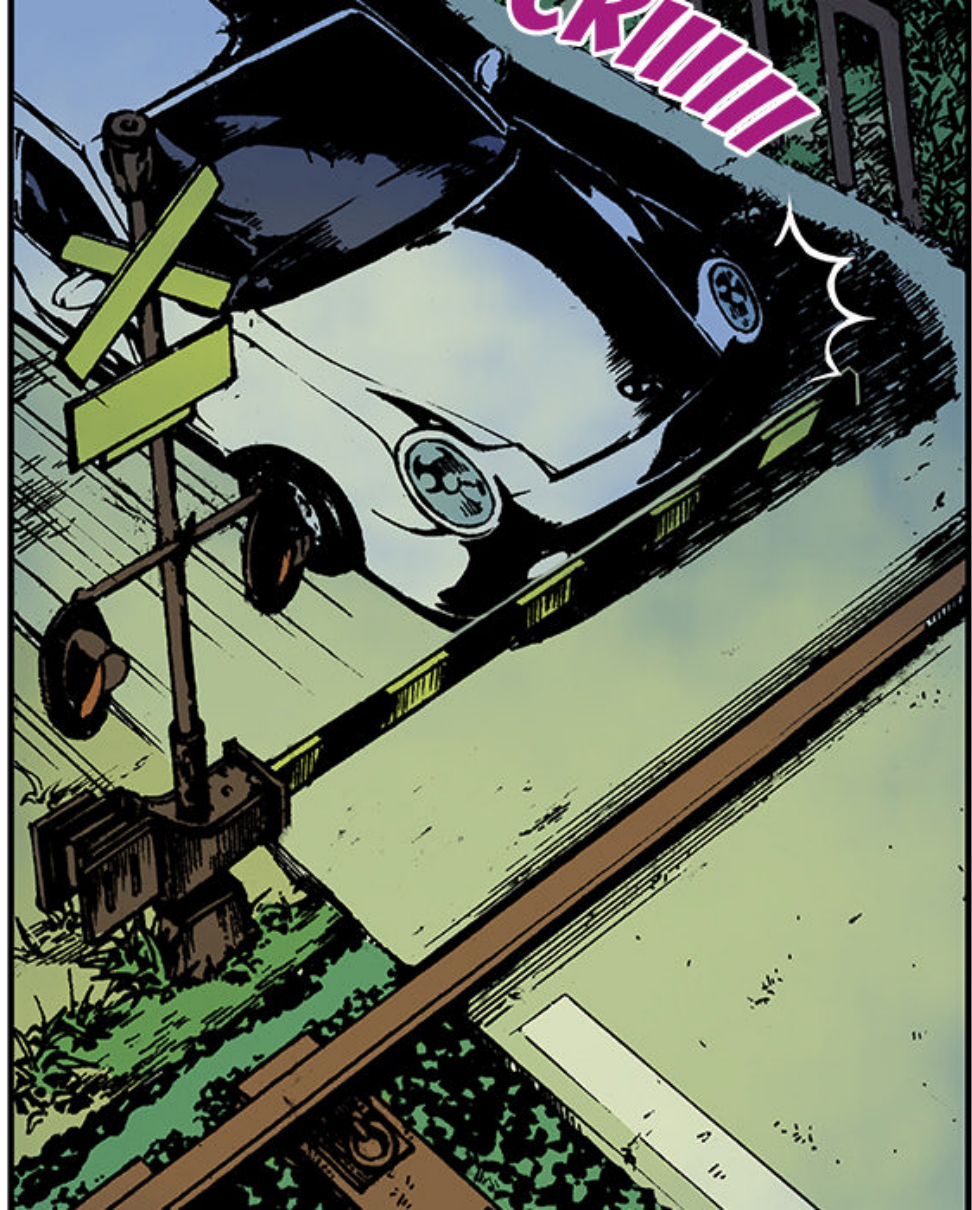

WOUUUH

AGH !

CRUUU

**BIIIIIIP**

**TAGADAM**

A comic book panel featuring a speech bubble on the left and a background illustration on the right. The speech bubble is white with a black outline and contains the text "GITO KANG!". The background illustration is a dark blue gradient with black silhouettes of trees and foliage on the right side.