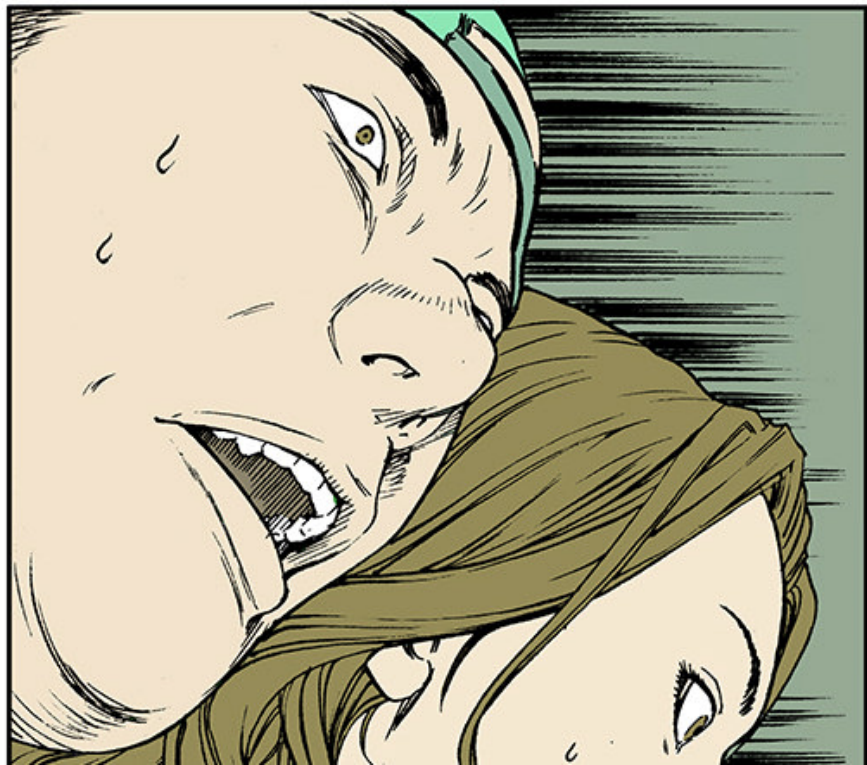

WOUUUH

AGH !

CRUUU

**BIIIIIIP**

**TAGADAM**

A comic book panel featuring a speech bubble on the left and a background illustration on the right. The speech bubble is white with a black outline and contains the text "GITO KANG!". The background illustration is a dark blue gradient with black silhouettes of trees and foliage on the right side.