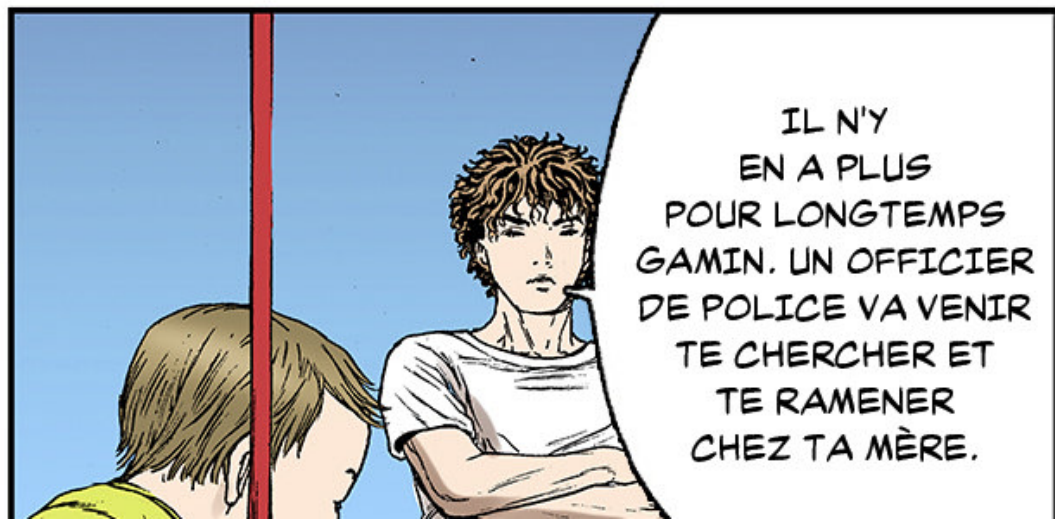

IL N'Y
EN A PLUS
POUR LONGTEMPS
GAMIN. UN OFFICIER
DE POLICE VA VENIR
TE CHERCHER ET
TE RAMENER
CHEZ TA MÈRE.