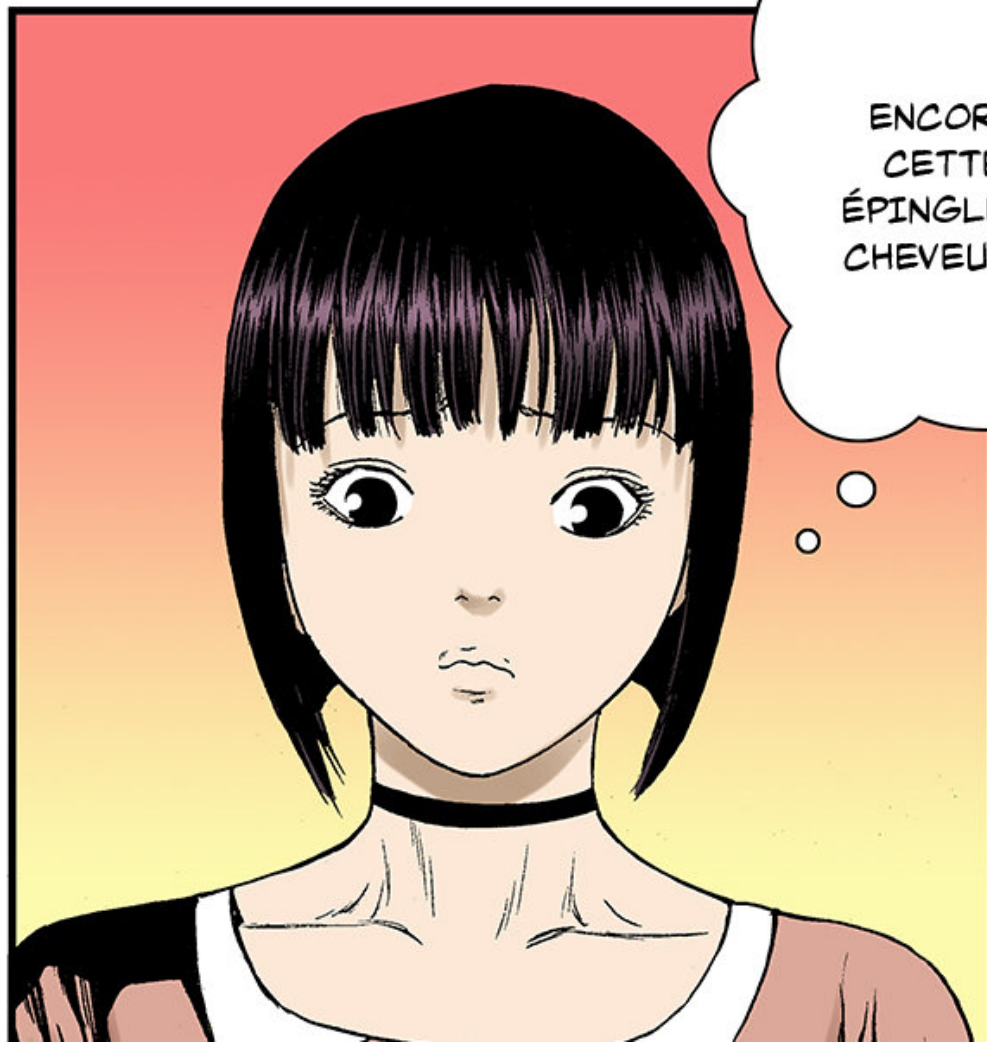

TU
PARLES D'UN
WEEKEND...

SHK

SHK

ENCORE
CETTE
ÉPINGLE À
CHEVEUX...

A character with spiky, bright yellow hair is shown from the chest up, looking out of a window. The window frame is dark, and the background outside is a light blue sky. The character's expression is one of determination or resolve.