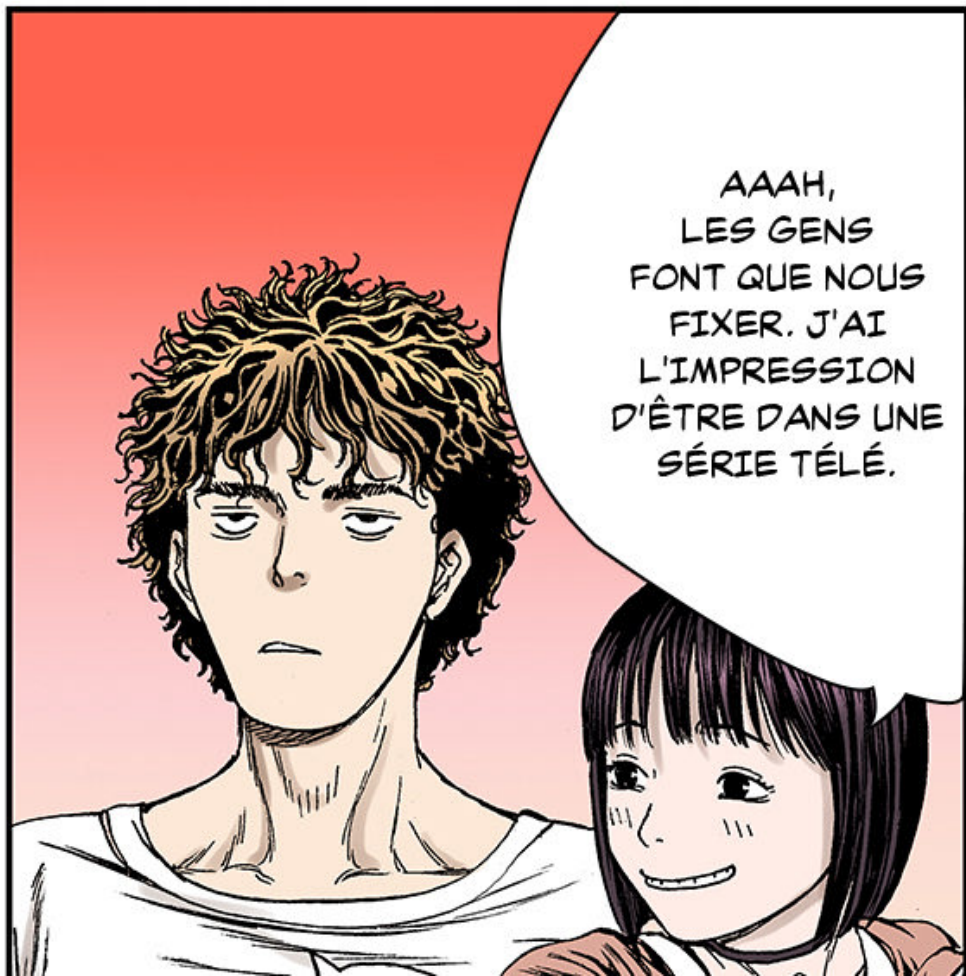

AAAH,
LES GENS
FONT QUE NOUS
FIXER. J'AI
L'IMPRESSION
D'ÊTRE DANS UNE
SÉRIE TÉLÉ.