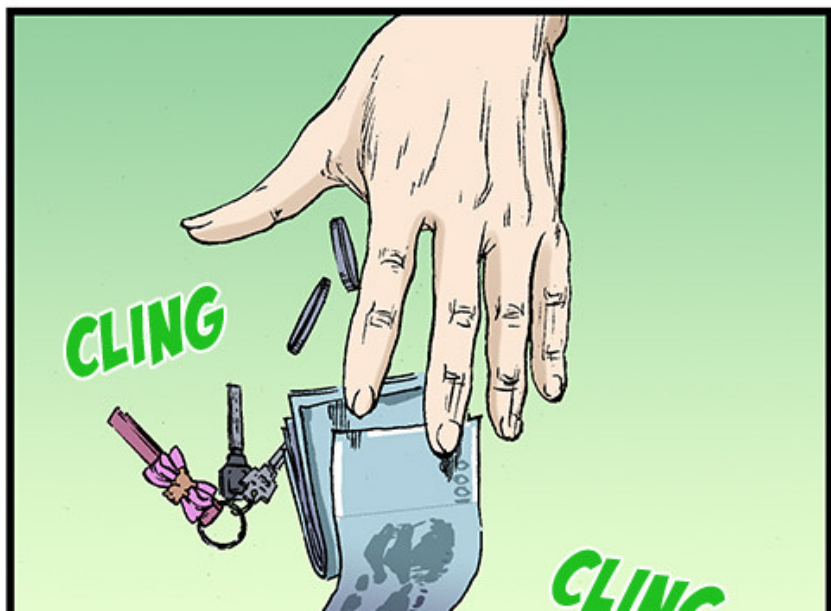

TU
PARLES D'UN
WEEKEND...

SHK

SHK

ENCORE
CETTE
ÉPINGLE À
CHEVEUX...

A character with spiky, bright yellow hair is shown from the chest up, looking out of a window. The window frame is dark, and the background outside is a light blue sky. The character's expression is one of determination or resolve.