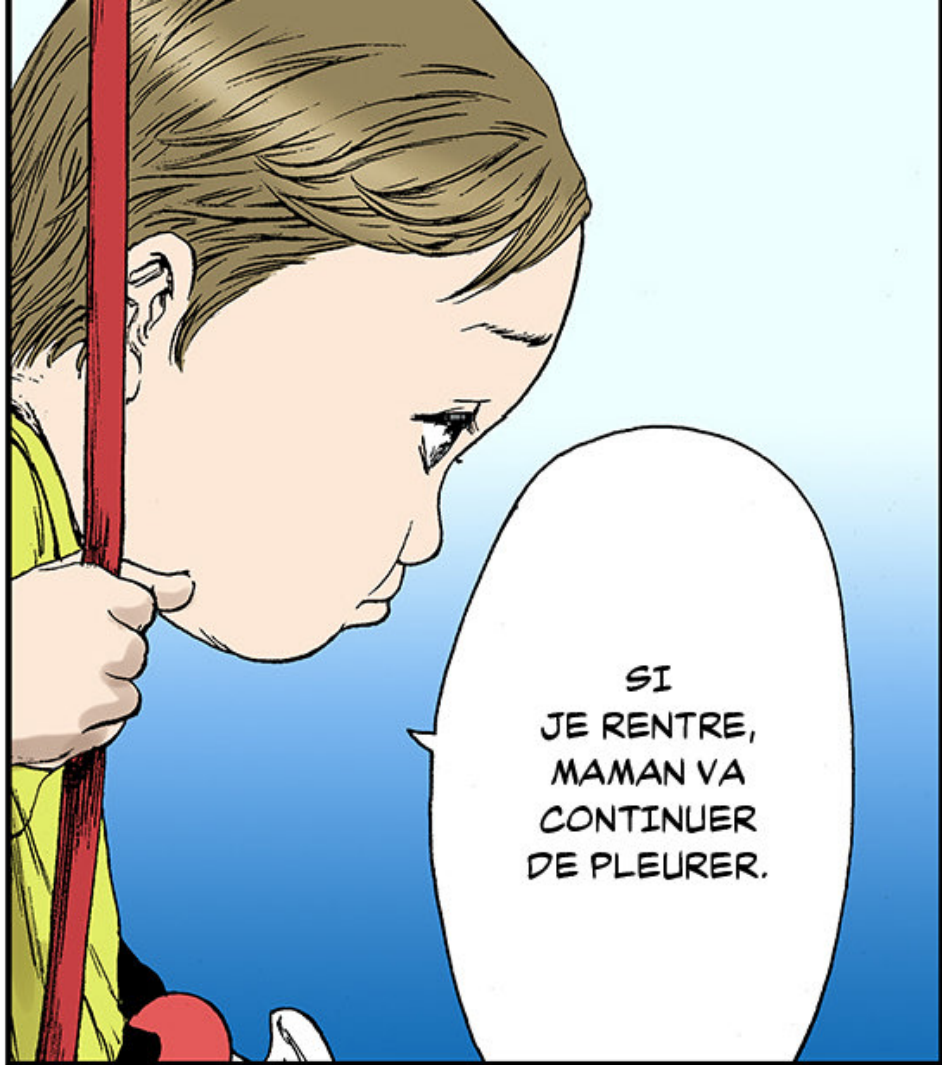

SI
JE RENTRE,
MAMAN VA
CONTINUER
DE PLEURER.

JE SAIS TOUT.
J'AI VU MAMAN
PLEURER EN
SECRET PARCE
QUE PAPA
LUI MANQUE.

PLOC

A young boy with brown hair is shown from the chest up, crying. He has tears on his face and a pained expression. He is wearing a light green t-shirt. In his hands, he holds a small red and yellow toy figure with white wings. The background is a simple orange and yellow gradient with red vertical lines.