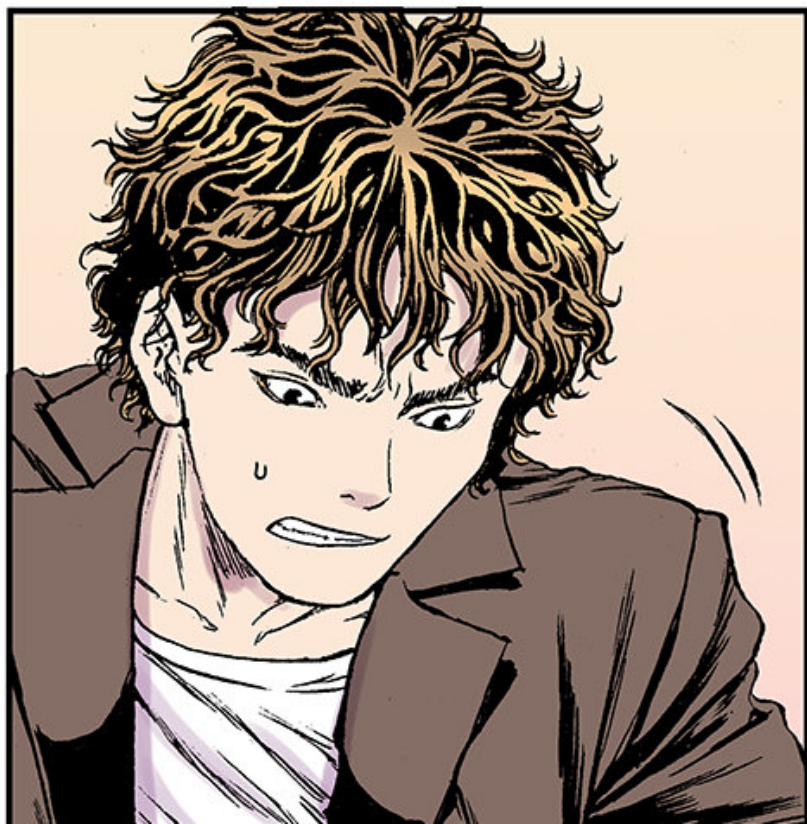

TU
PARLES D'UN
WEEKEND...

SHK

SHK

ENCORE
CETTE
ÉPINGLE À
CHEVEUX...

A character with spiky, bright yellow hair is shown from the chest up, looking out of a window. The window frame is dark, and the background outside is a light blue sky. The character's expression is one of determination or resolve.