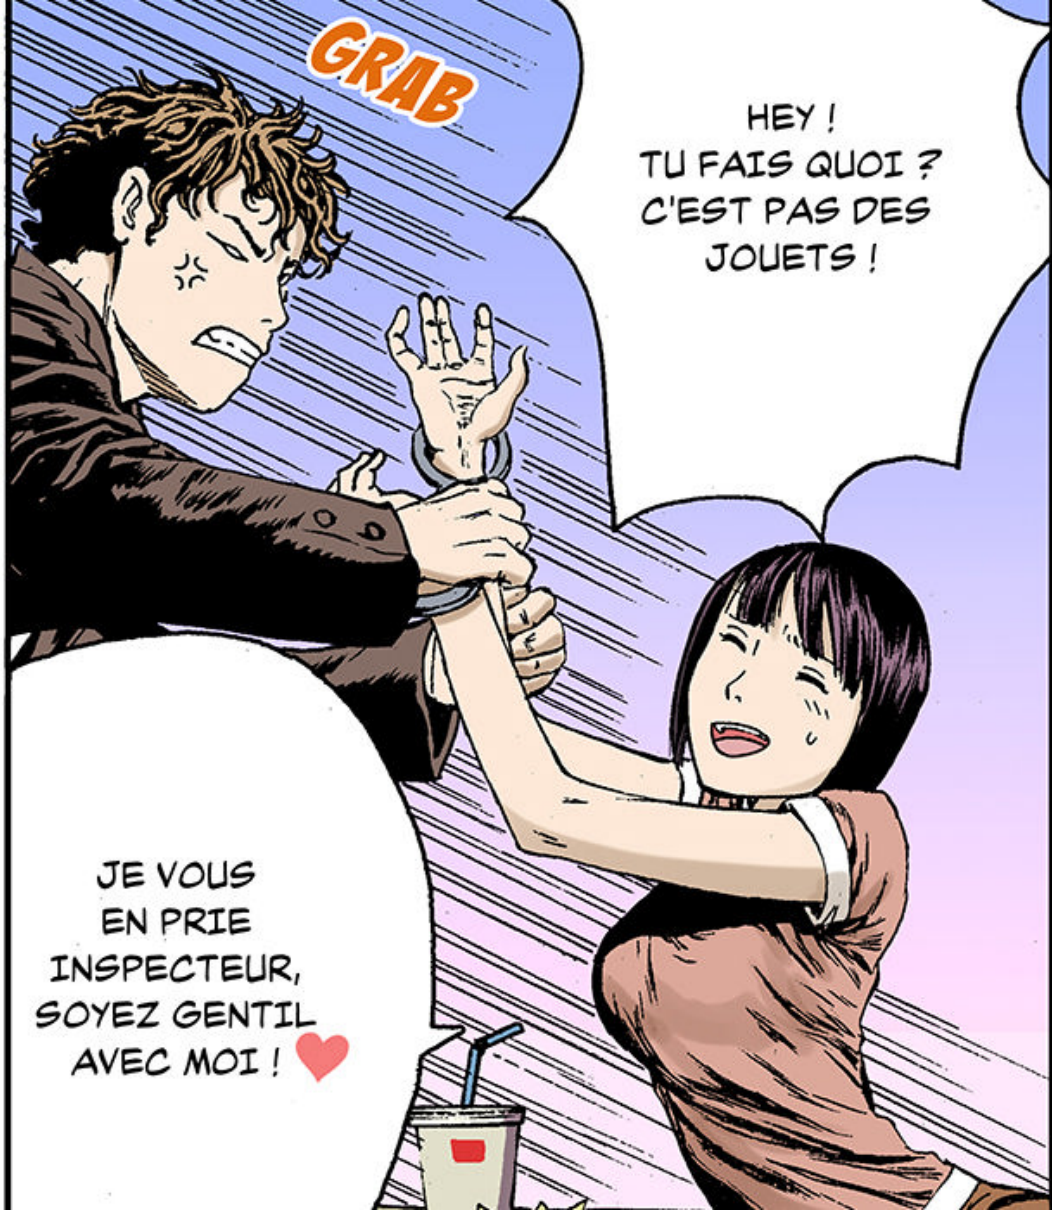

GRAB

HEY !
TU FAIS QUOI ?
C'EST PAS DES
JOUETS !

JE VOUS
EN PRIE
INSPECTEUR,
SOYEZ GENTIL
AVEC MOI ! ❤️