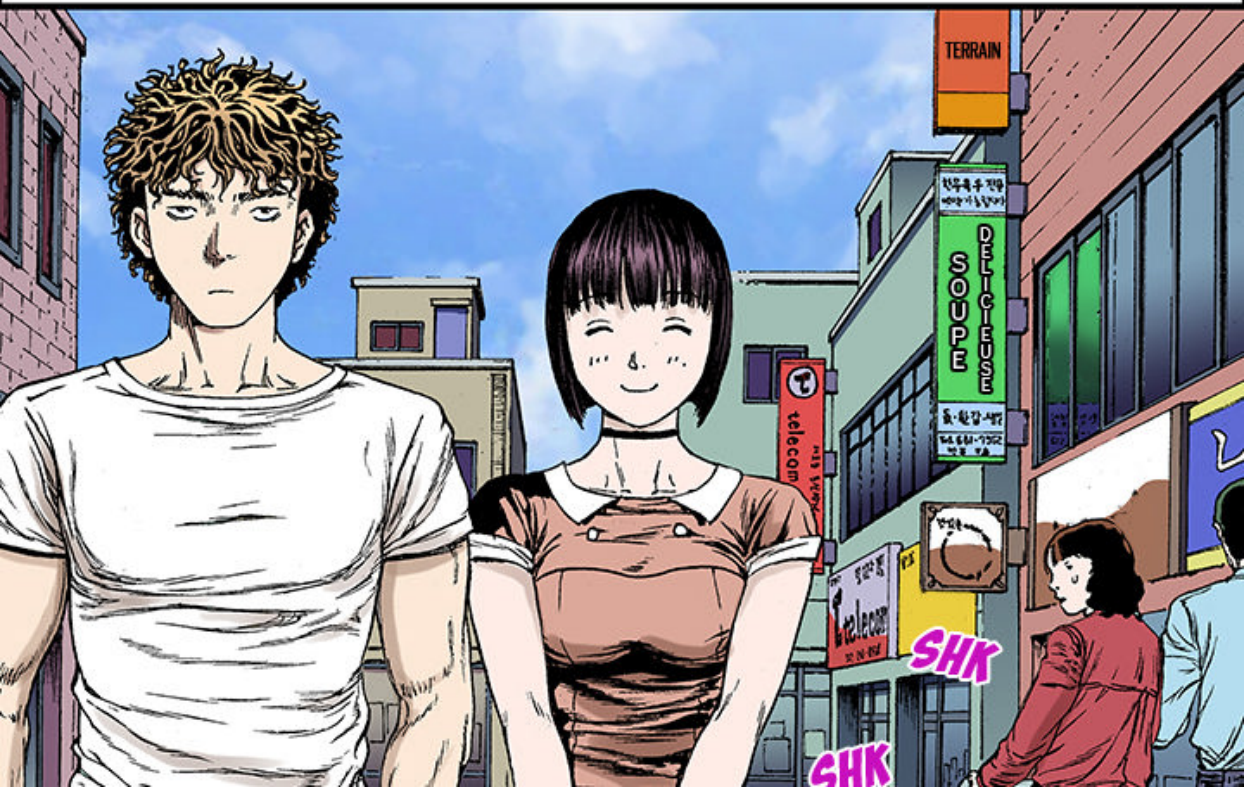

TERRAIN

DEFICIEUSE

tele.com

SHK

SHK