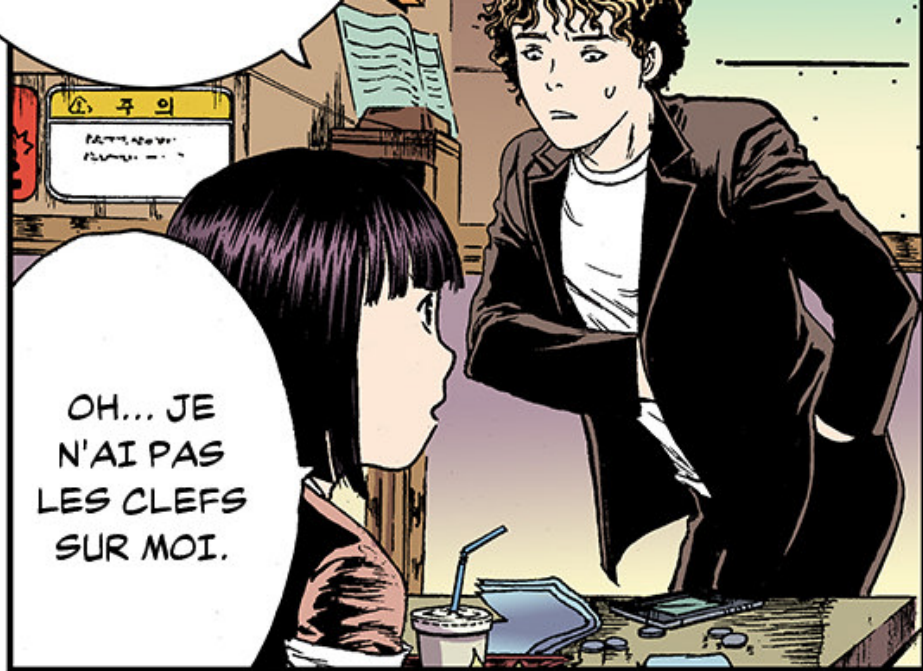

OH... JE
N'AI PAS
LES CLEFS
SUR MOI.