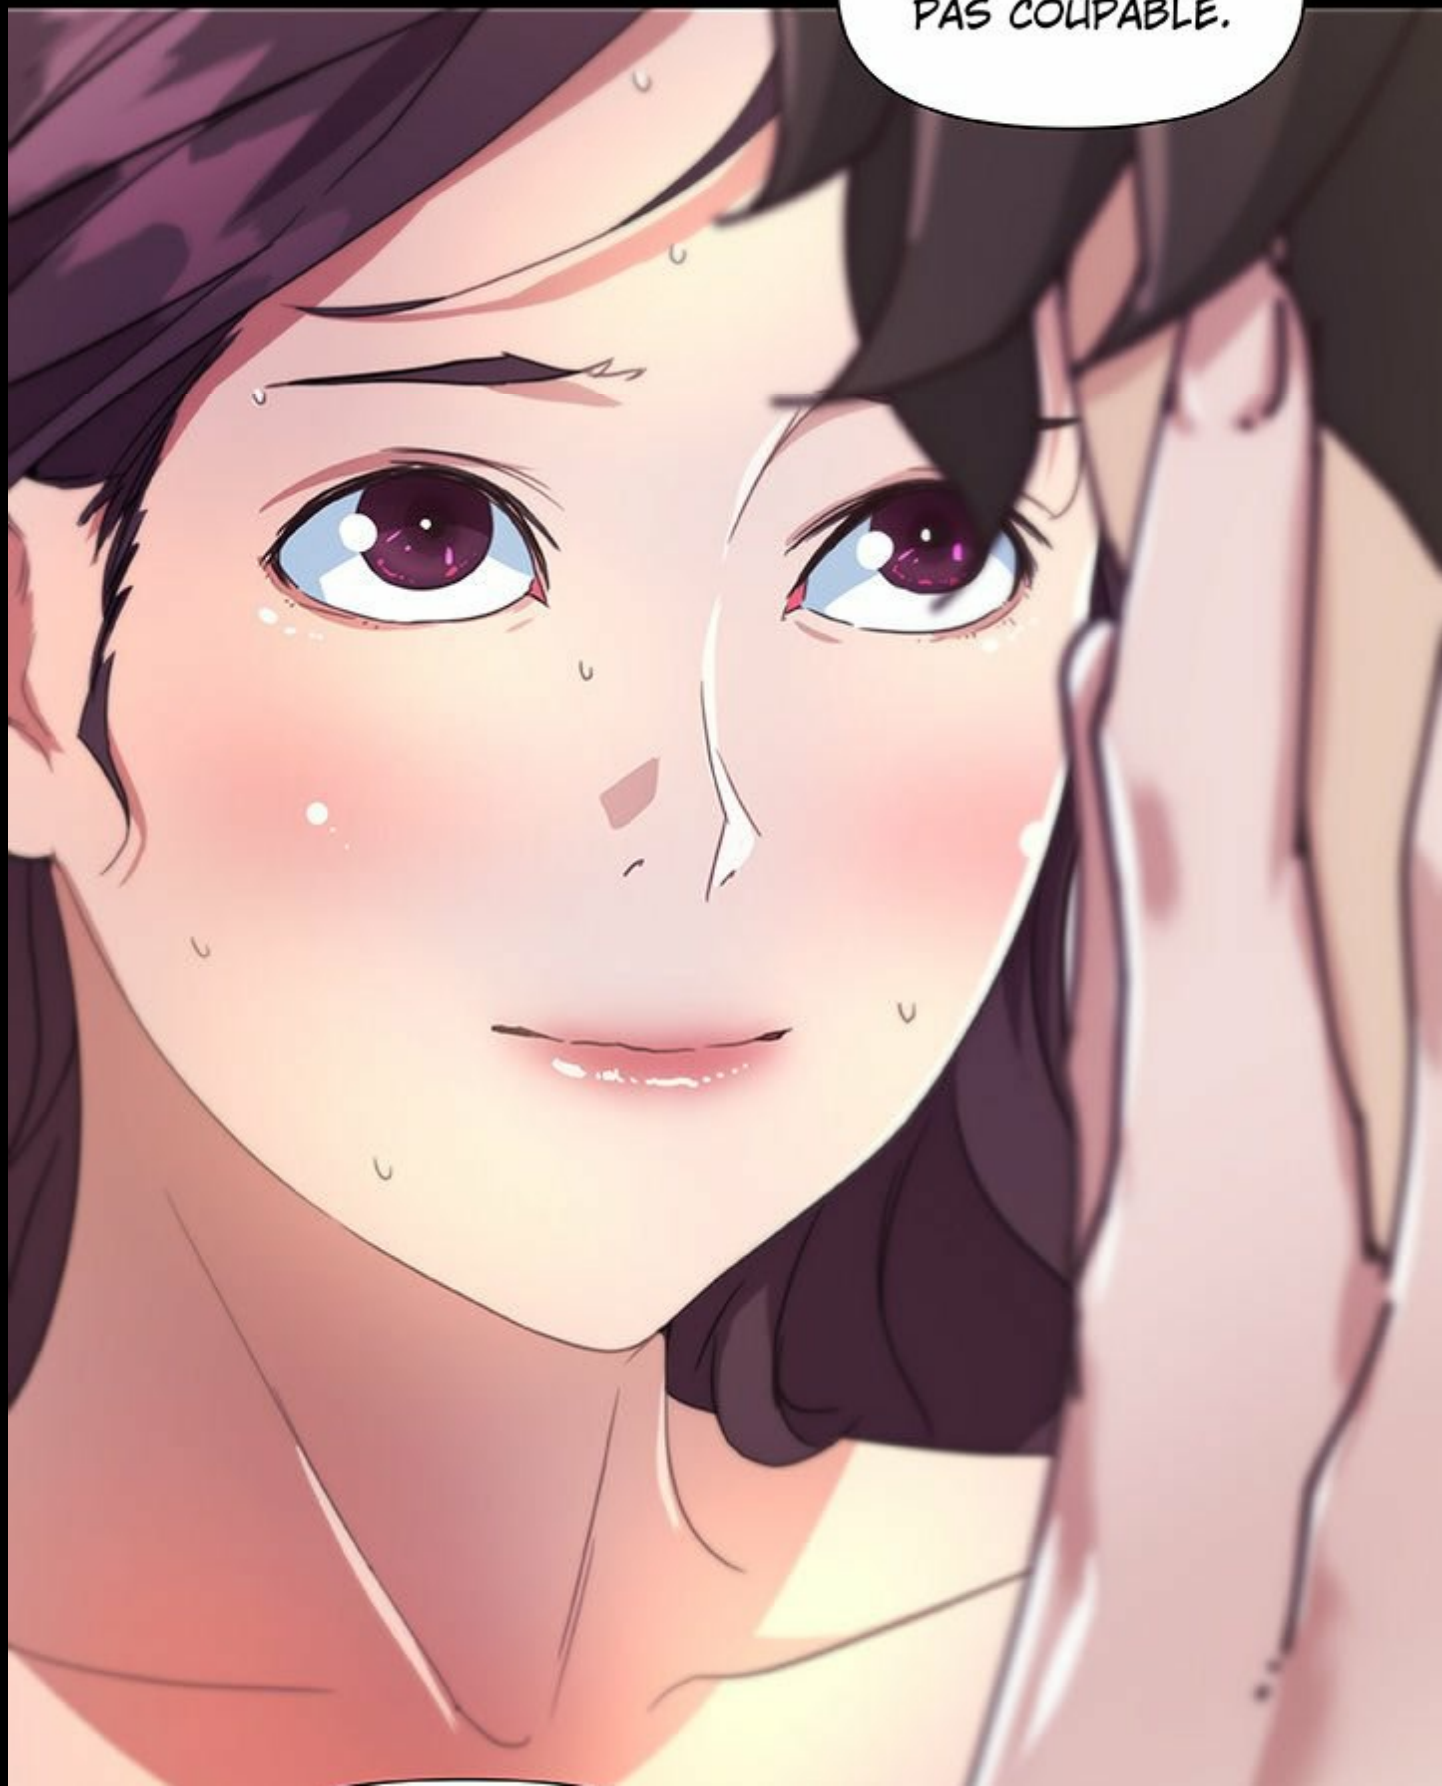

NE TE SENS
PAS COUPABLE.