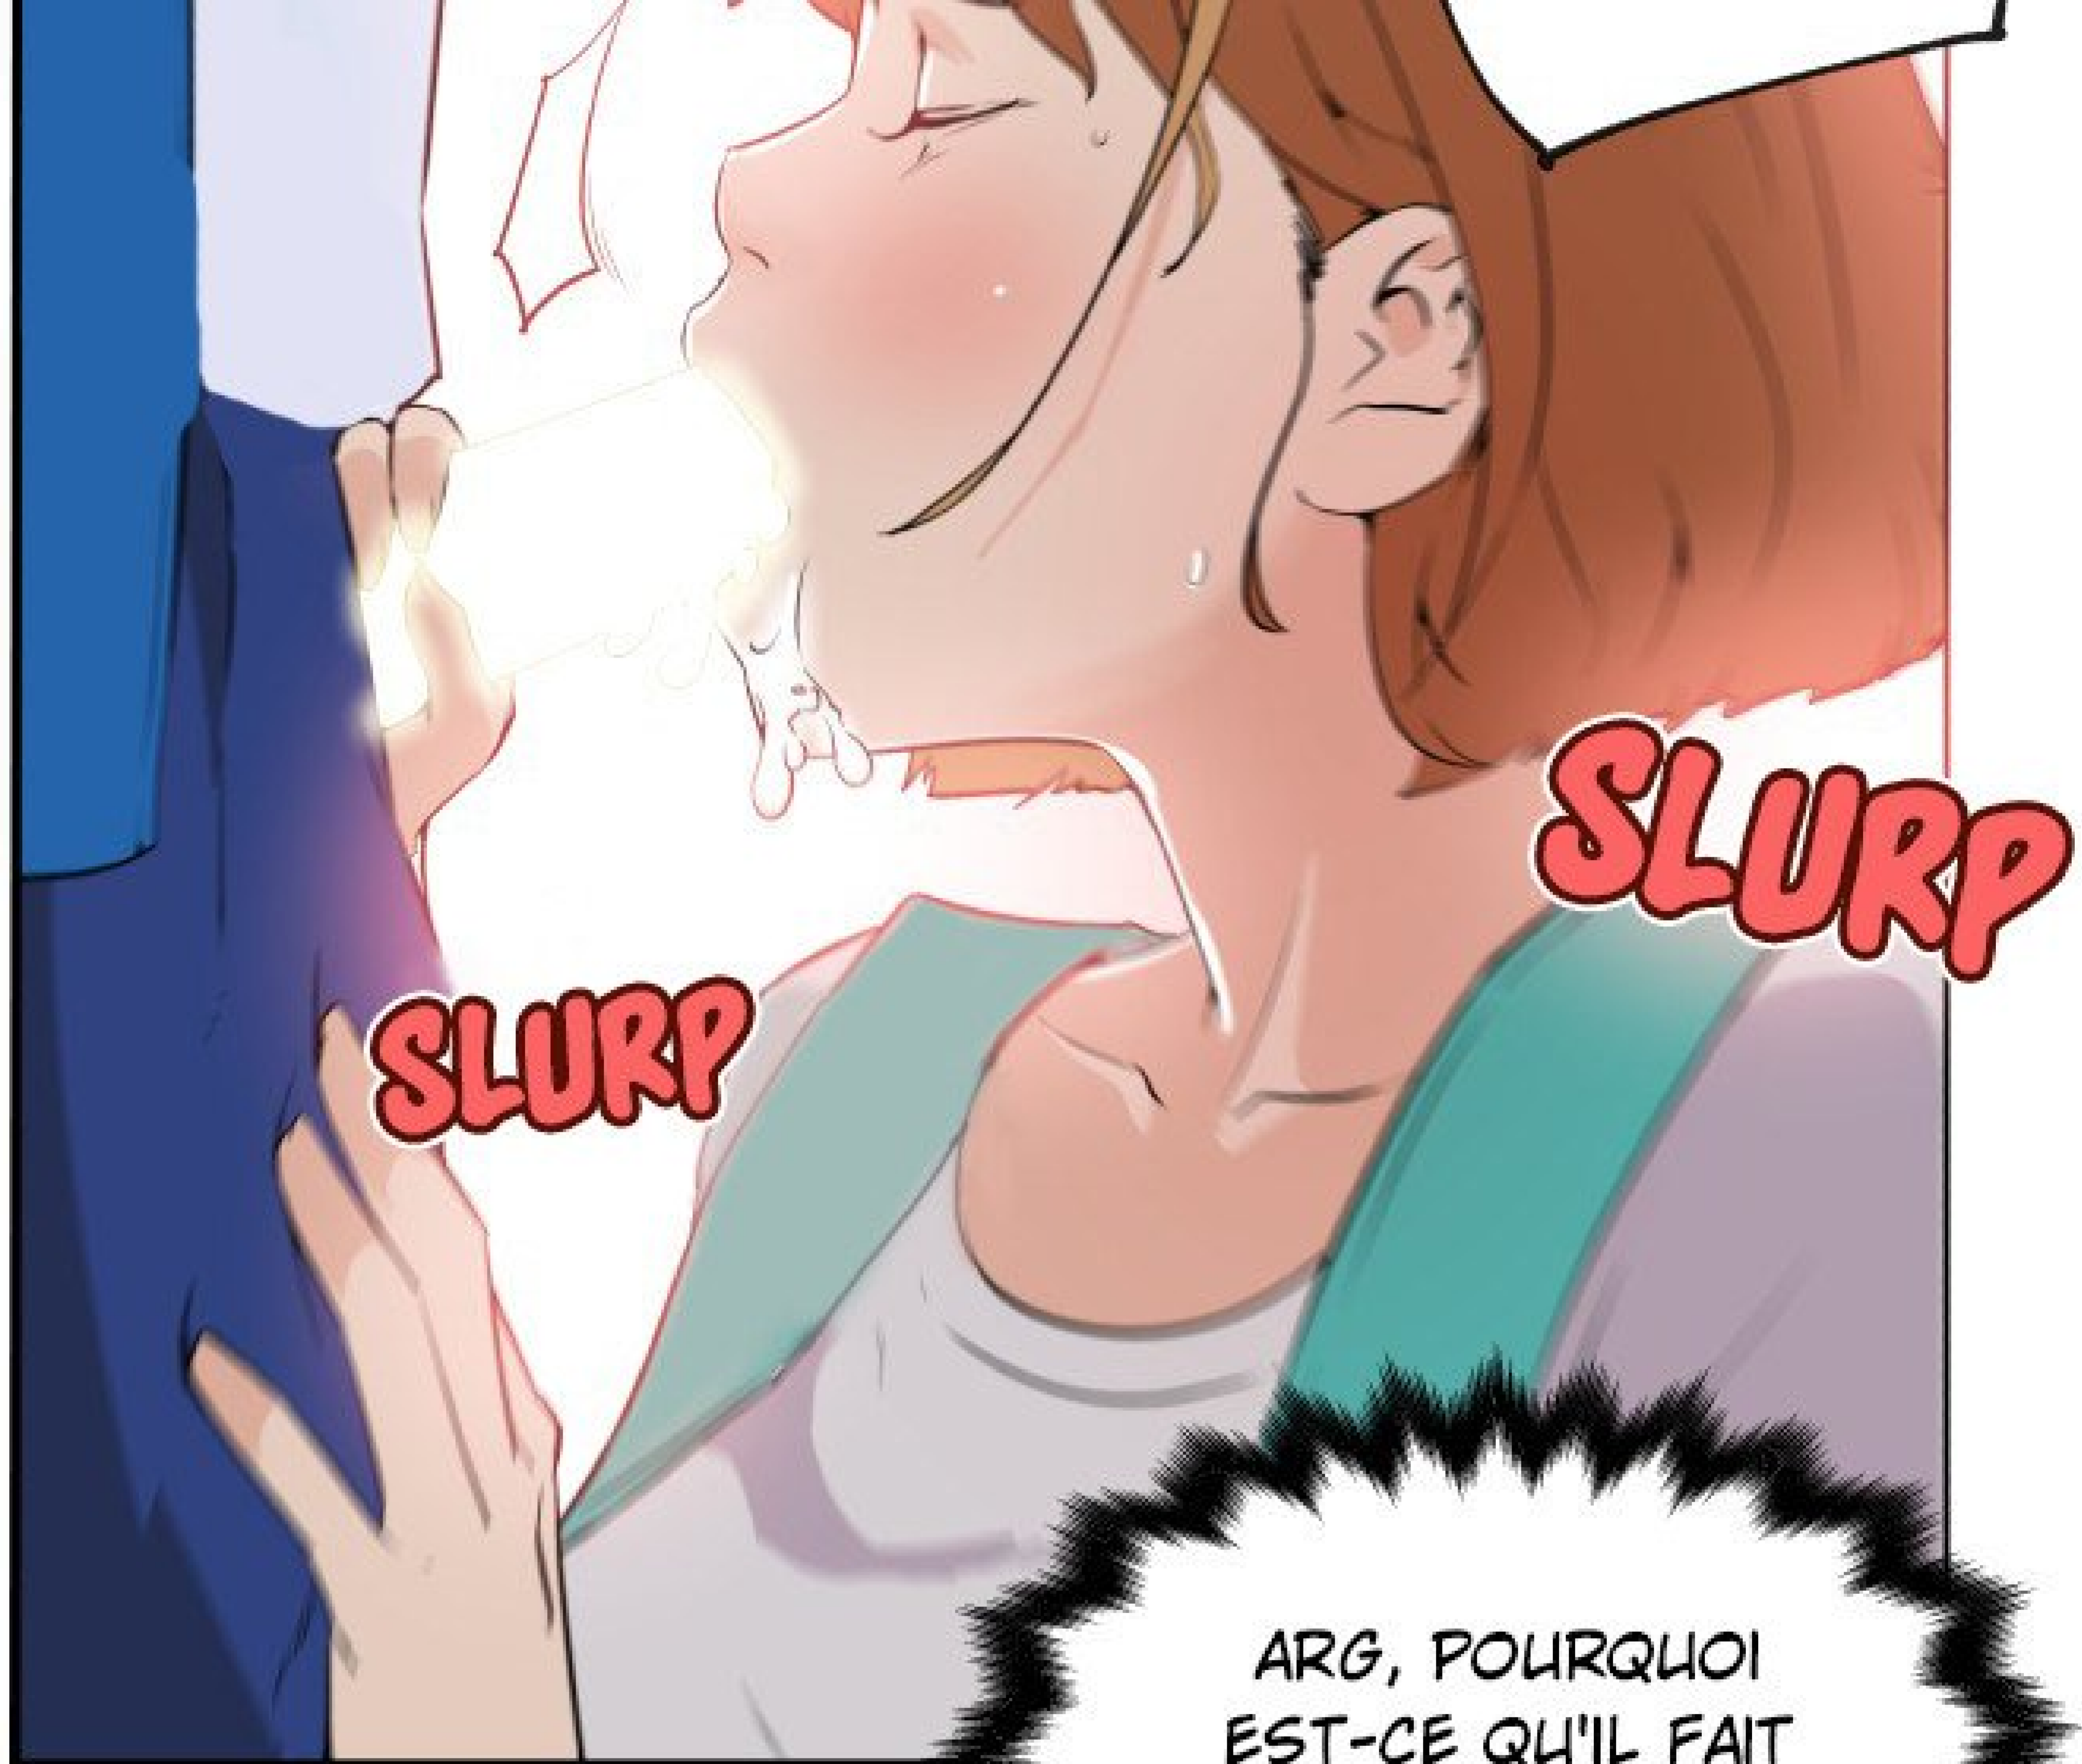

SLURP

SLURP

ARG, POURQUOI
EST-CE QU'IL FAIT
LE DIFFICILE ?