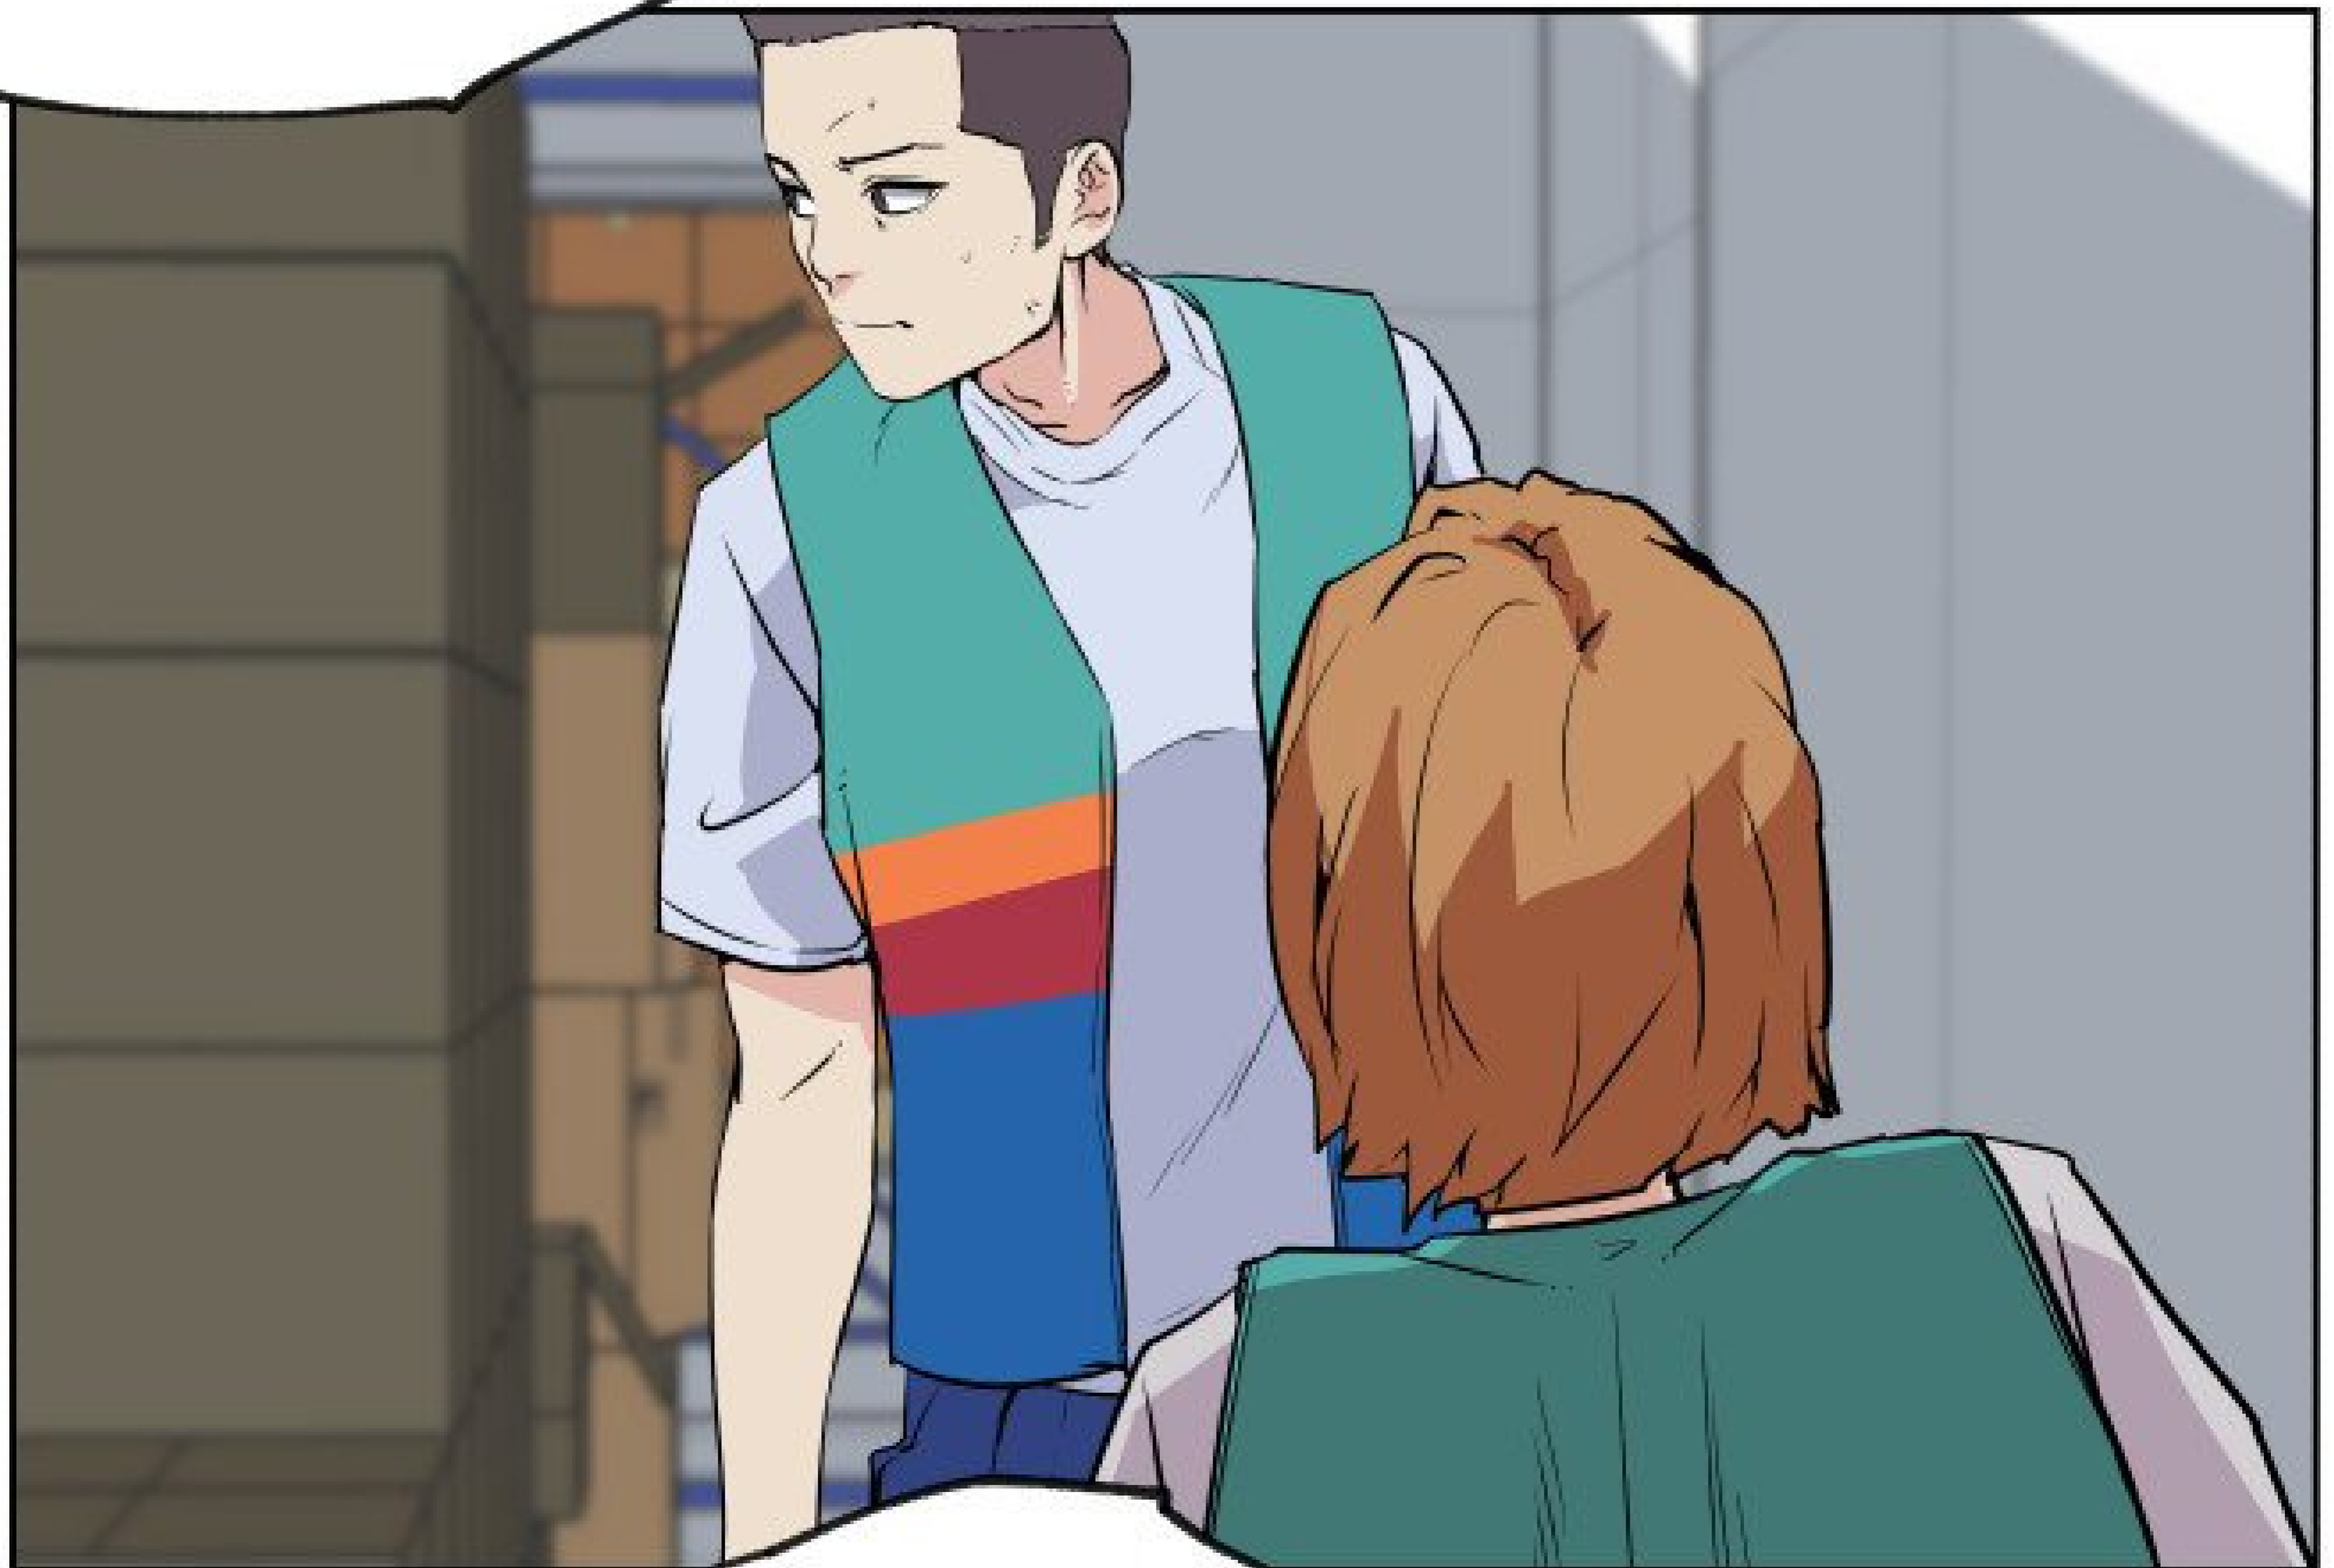

VRAIMENT...

C'EST JUSTE
QUE...

JE SUIS AVEC