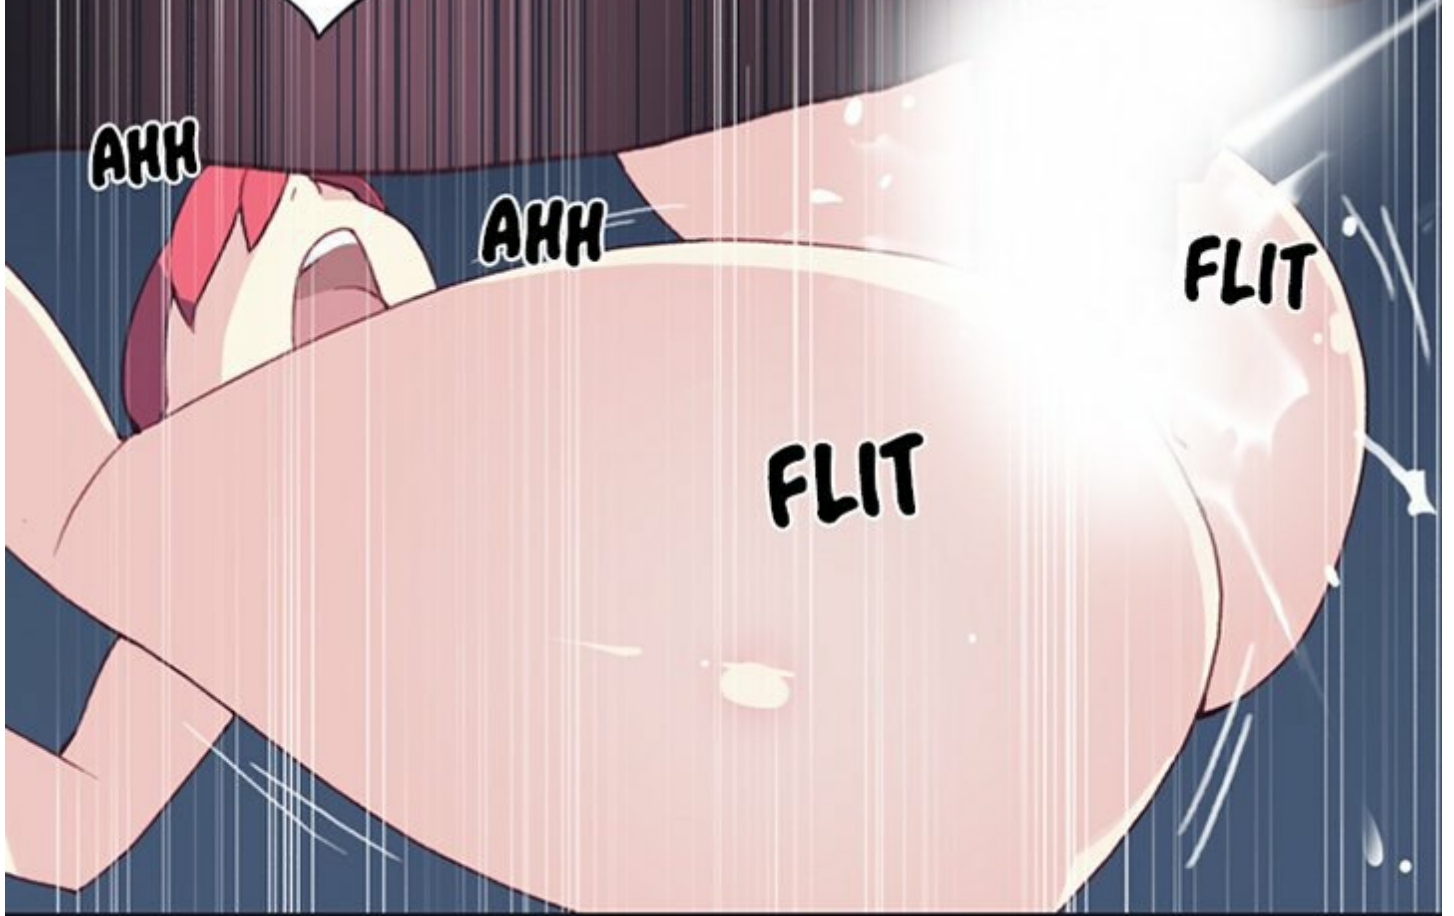

AHH

AHH

FLIT

FLIT

OH, NON... MA CHATTE...

FLIT

KYA

FLIT