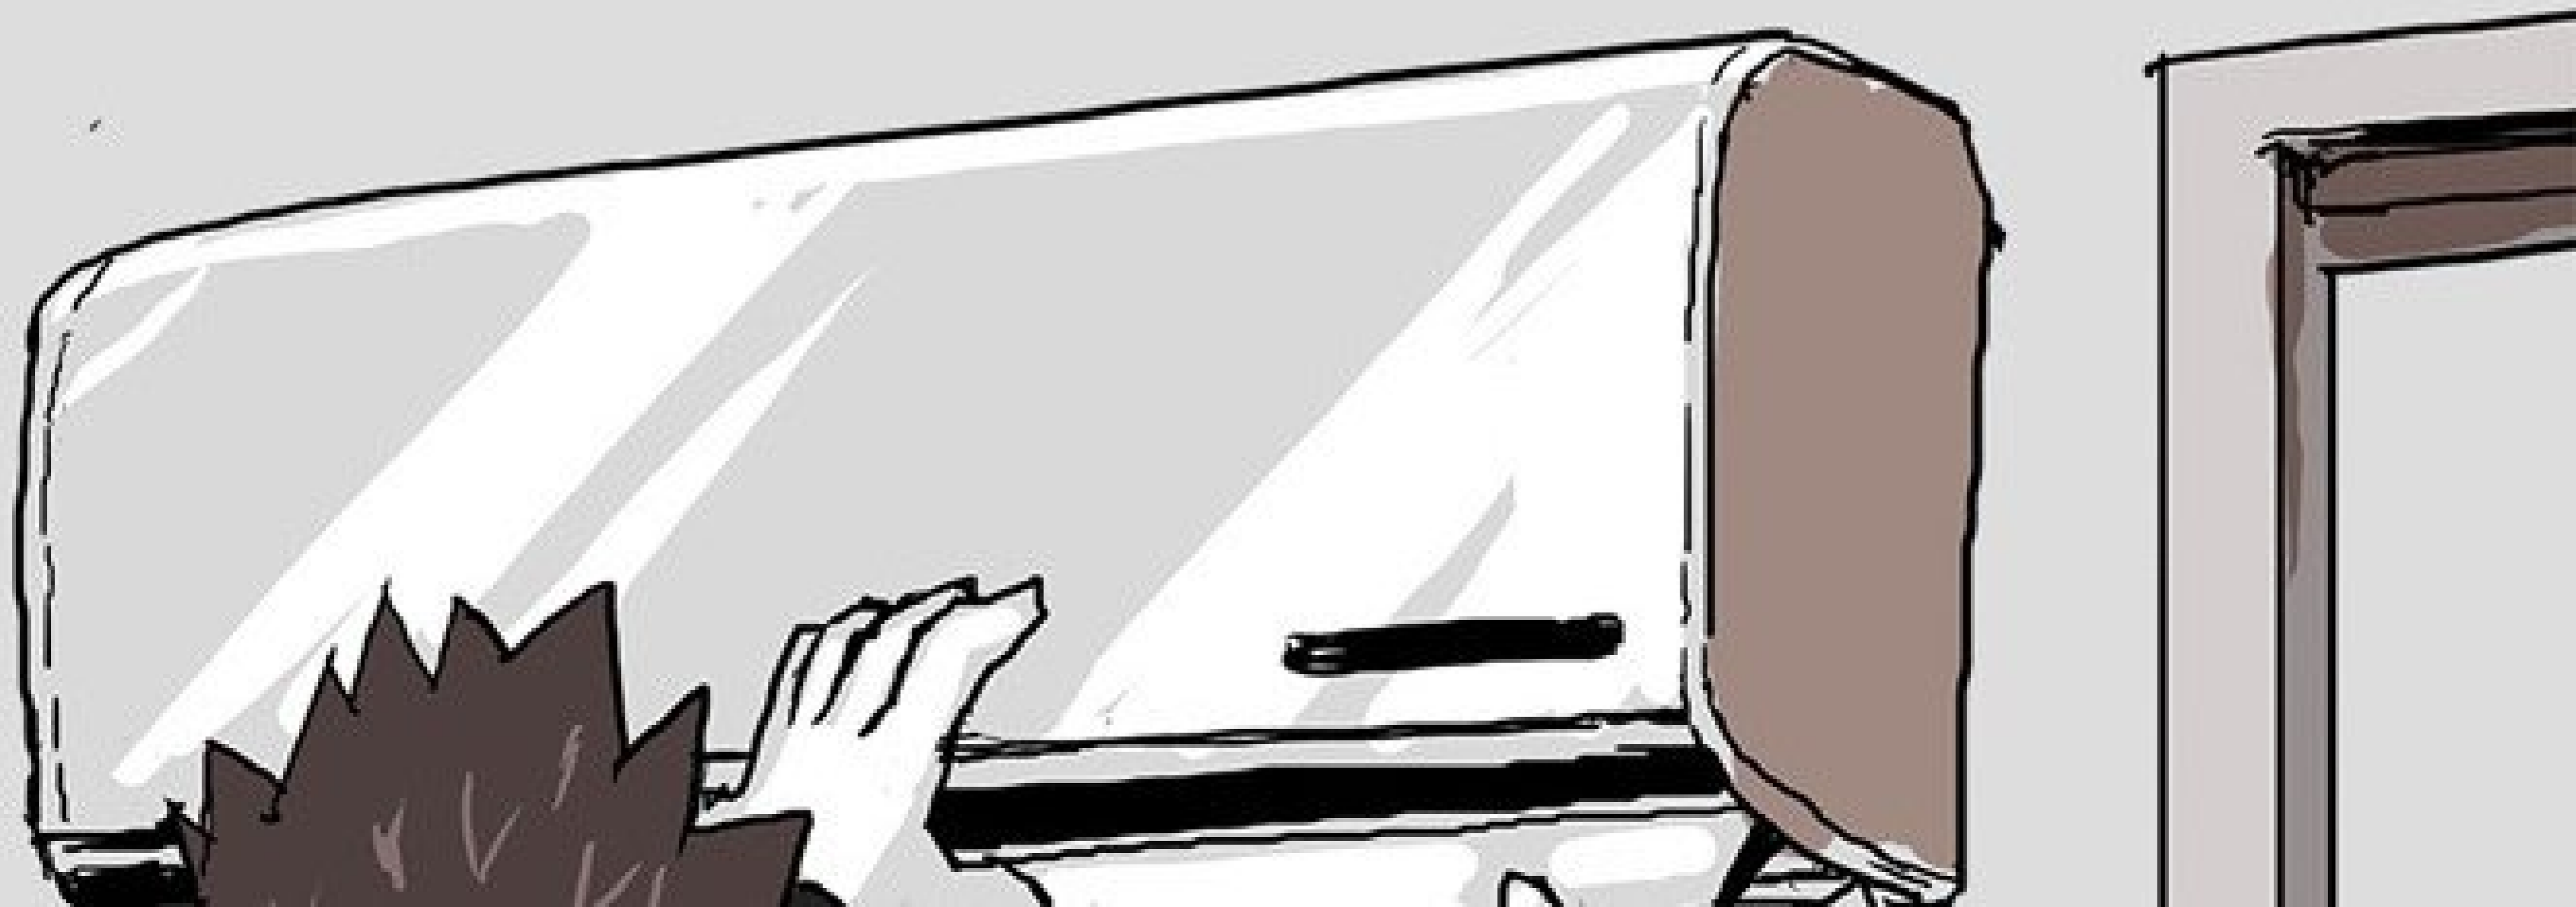

AHN!

AAH!

BRRR

BRRR

ON L'A REFAIT ENCORE UNE FOIS APRÈS ÇA.  
POUR ÊTRE HONNÊTE, J'AURAIS PU CONTINUER.

MAIS JE DEVAIS INSTALLER  
SA CLIM. J'ÉTAIS À LA BOURRE À CAUSE  
DE TOUT CE TEMPS PERDU.

A comic panel showing a character with a large, muscular, tan body lying on a tiled floor. A character with blue hair is looking at the larger character. The larger character has a speech bubble above them, and the blue-haired character has a speech bubble next to them. The background is a simple tiled floor.