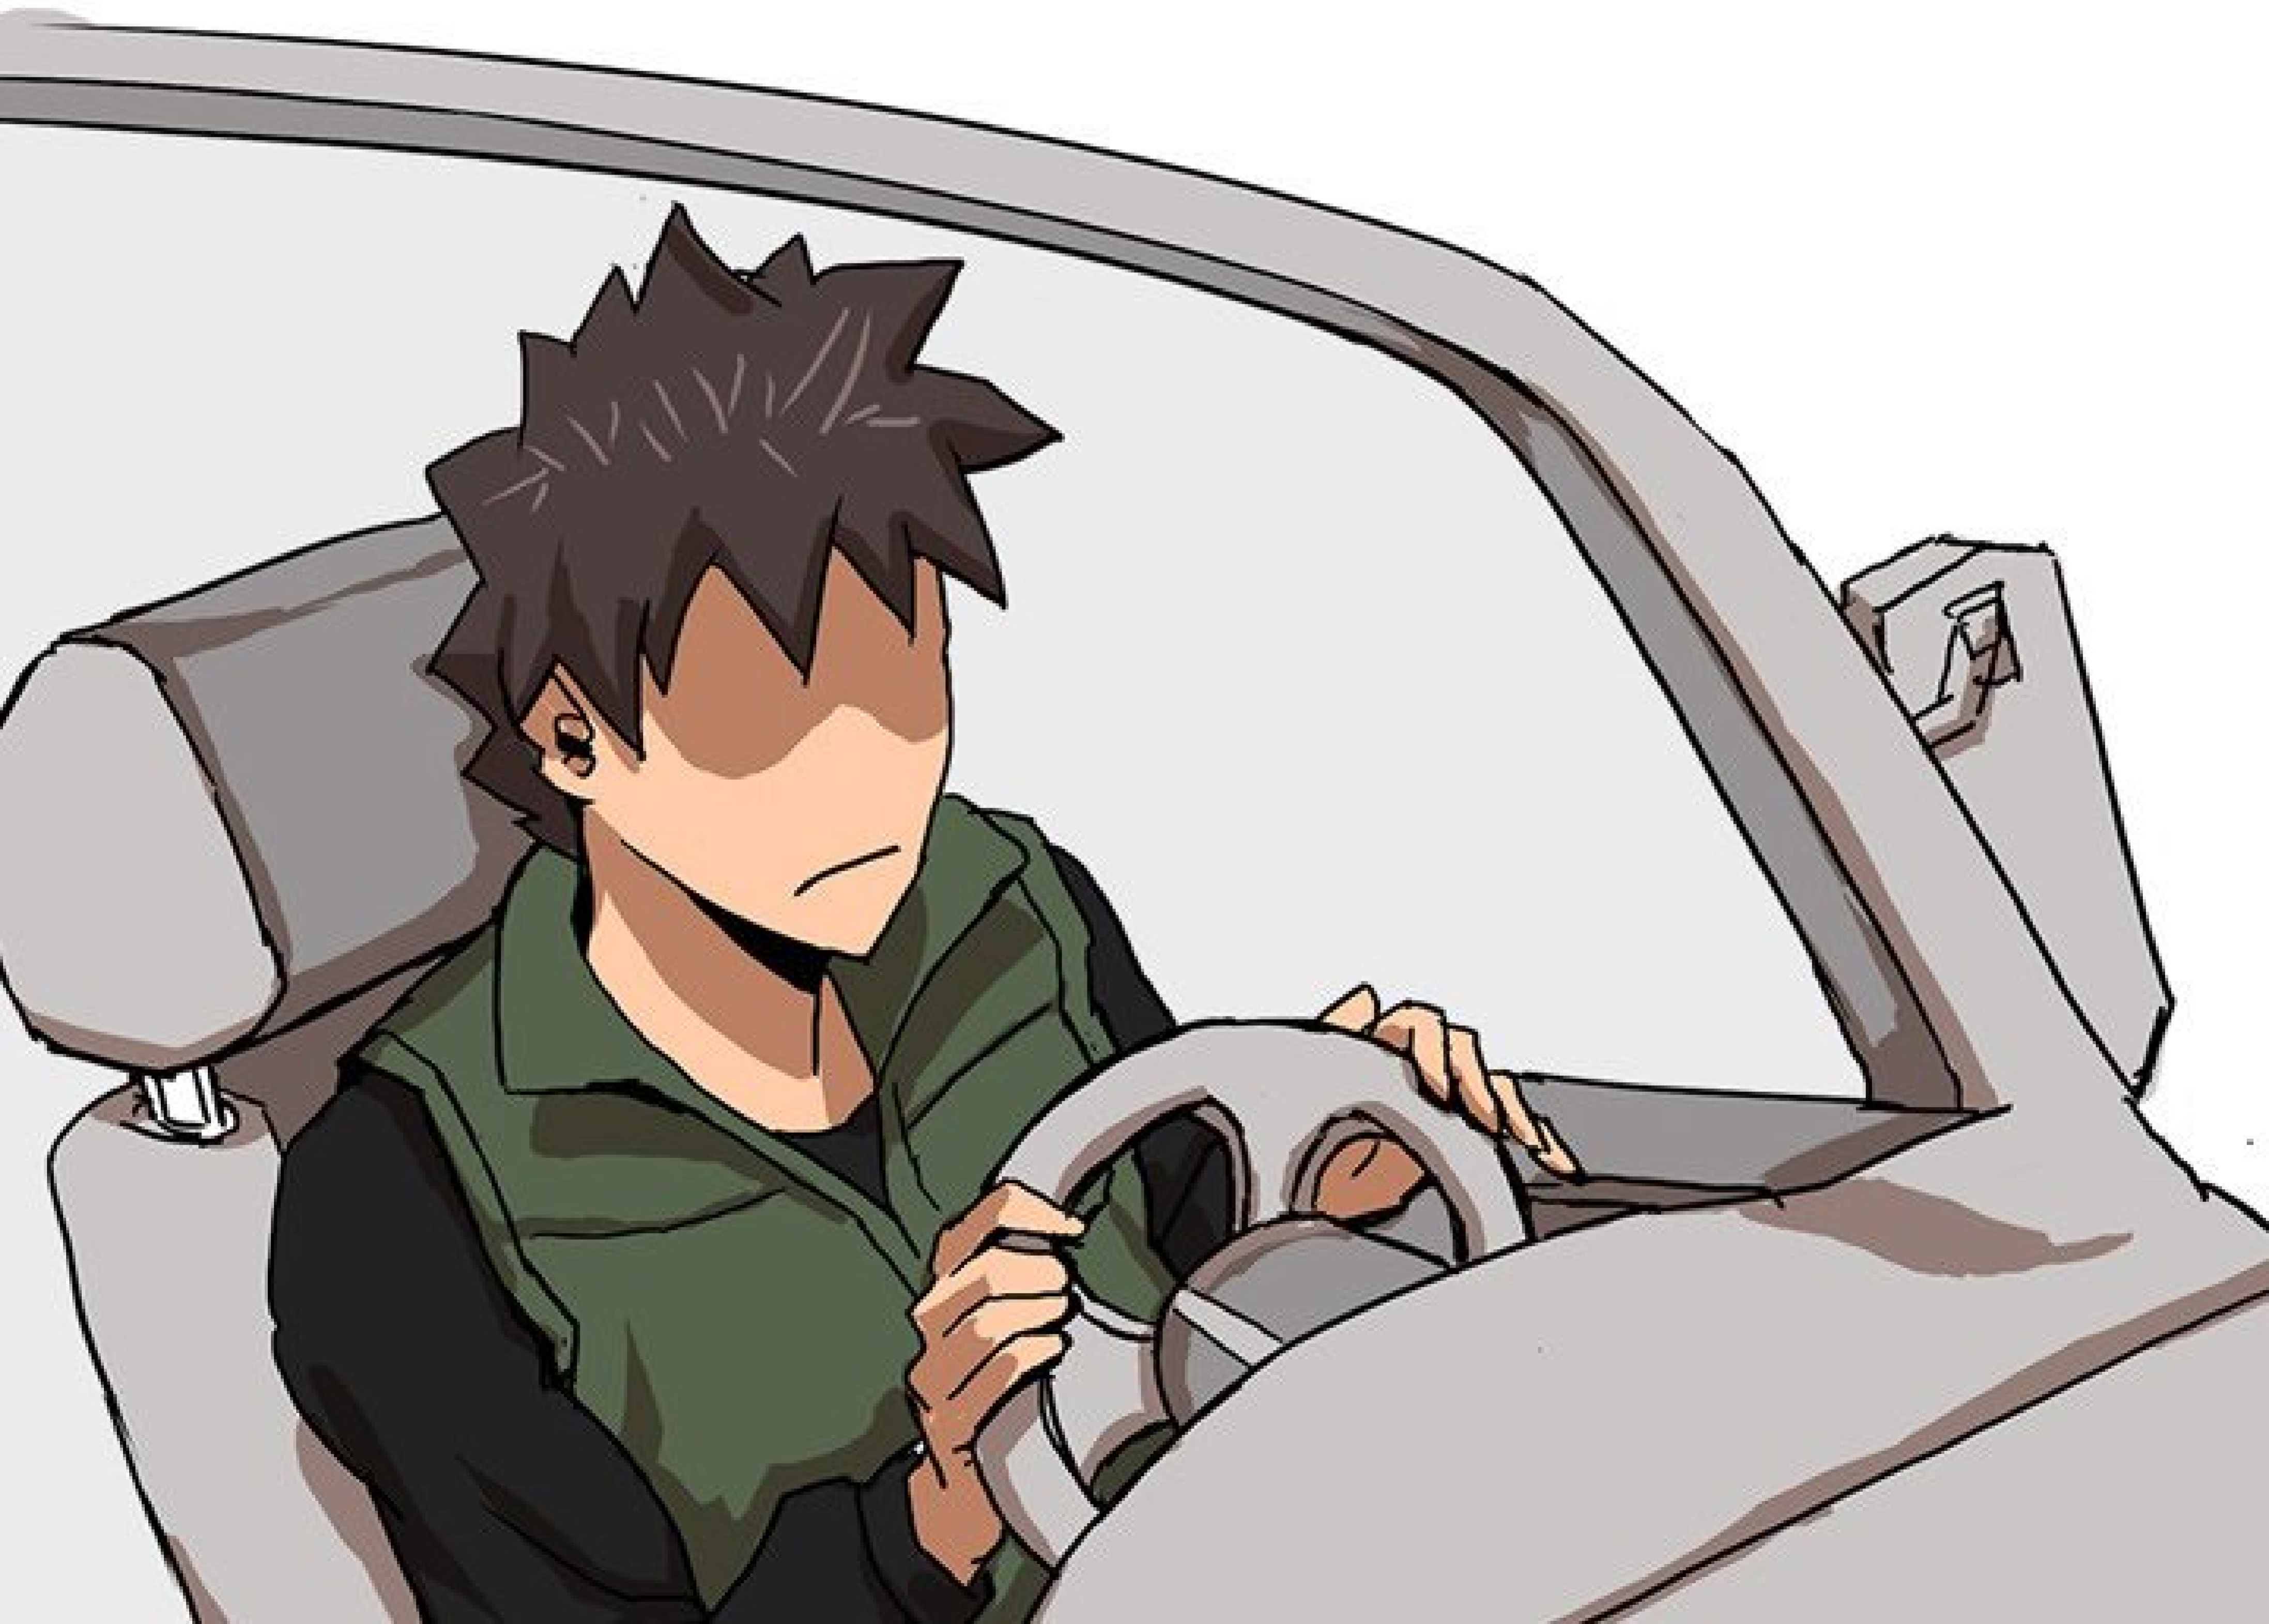

JE SAVAIS QUE LE PROBLÈME
NE VENAIT PAS DE LA CLIM.