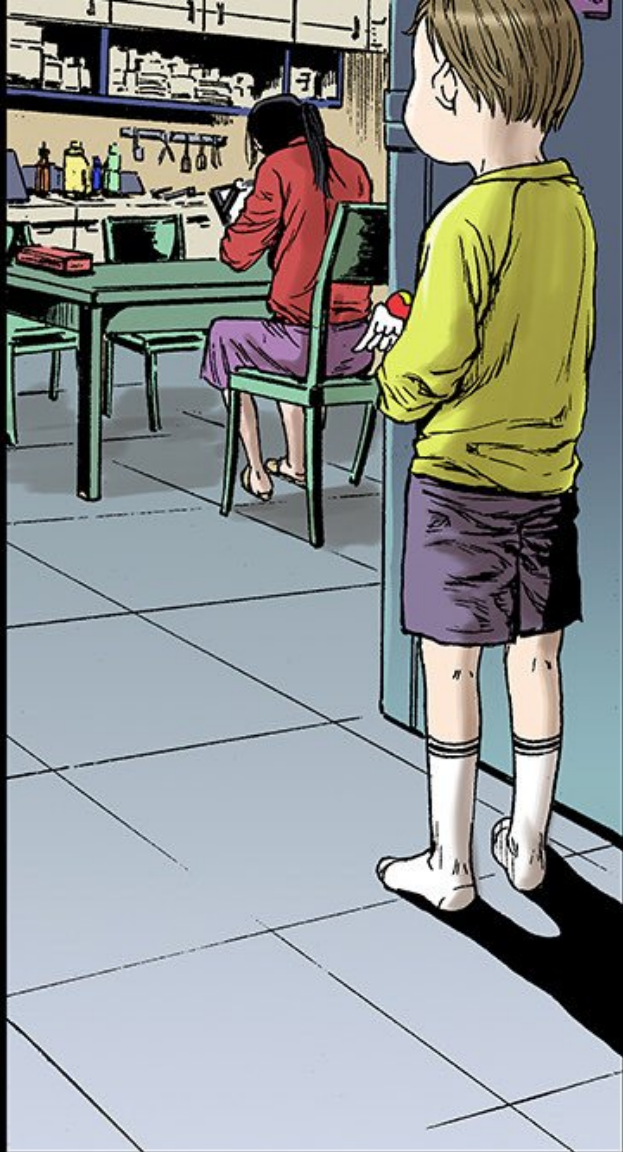

# GITO

**SCÉNARIO GYEONGTAK LEE**  
**DESSIN MIYOUNG NOH**

EPISODE 22 : MON HEROS (3)

OH, SUNWOO,  
QU'EST-CE QUE  
TU FAIS LÀ ?

MADAME, IL EST  
OÙ MON PAPA ?

SUNWOO...  
TON PAPA...

NE PLEURE  
PAS, MAMAN.

A bright white oval shape is centered on a black background. The oval's border is composed of numerous thin, black, radiating lines that create a spiky or starburst effect. The interior of the oval is a solid, bright white. In the center of this white area, the word "MAMAN..." is written in a simple, black, sans-serif font.