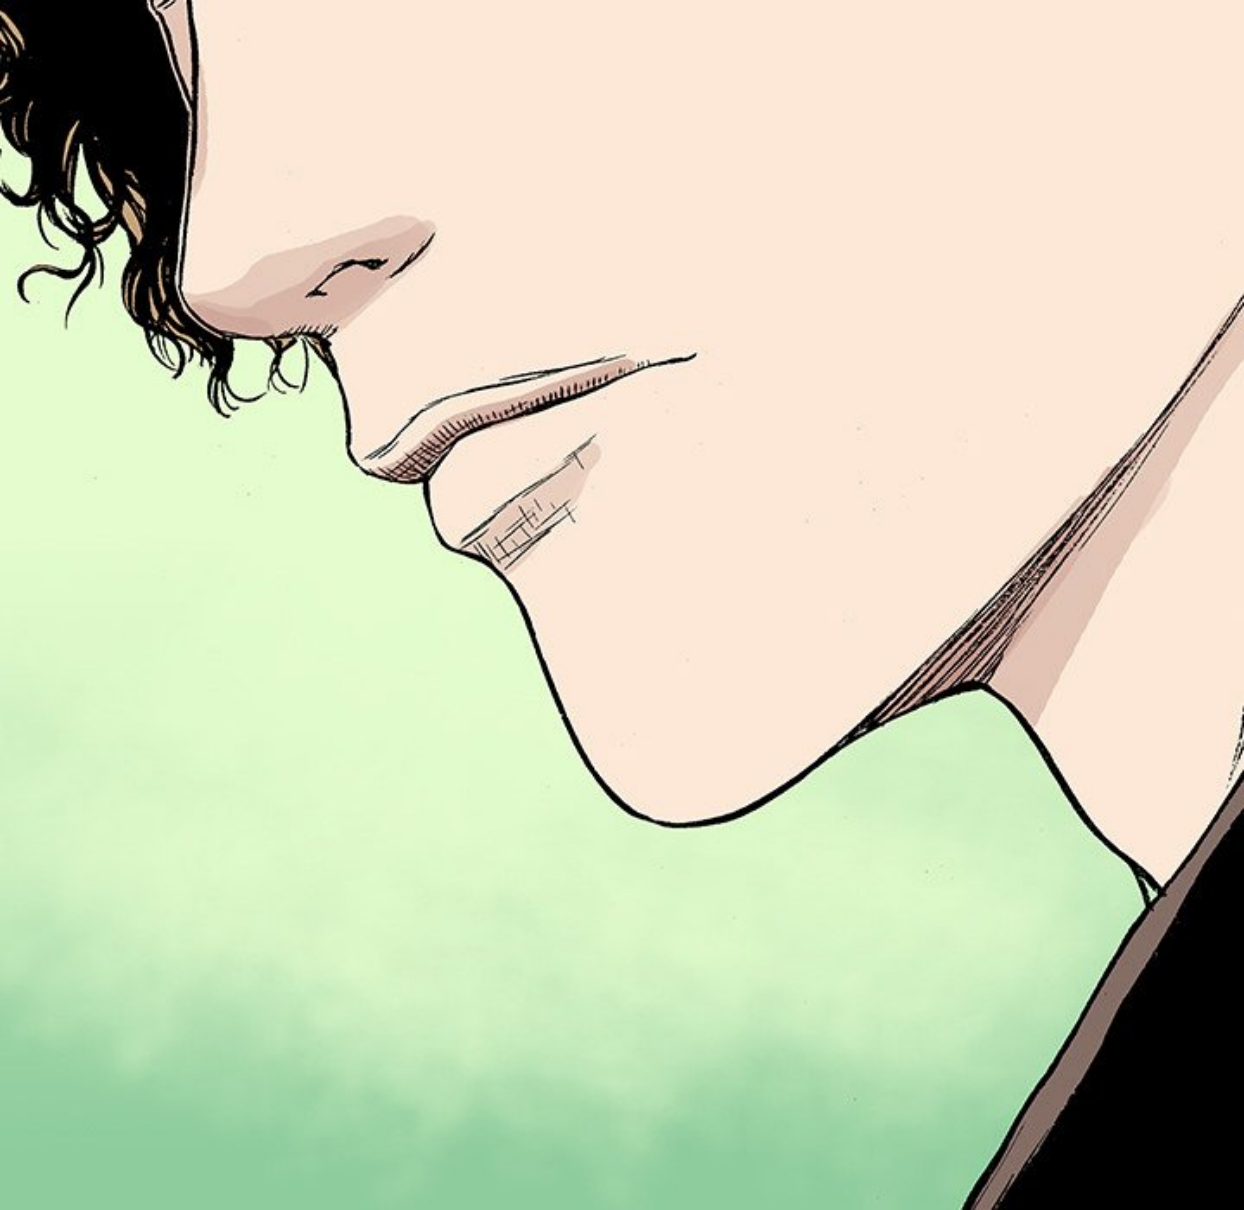

A bright white oval shape is centered on a black background. The oval's border is composed of numerous thin, black, radiating lines that create a spiky or starburst effect. The interior of the oval is a solid, bright white. In the center of this white area, the word "MAMAN..." is written in a simple, black, sans-serif font.

JE VAIS  
FAIRE DES  
AILES,  
COMME  
ANGELMAN.

OUI, C'EST  
PROMIS !

C'ÉTAIT UN  
BON PÈRE.

IL VEILLERA  
TOUJOURS  
SUR NOUS.

PAPA SERA  
TOUJOURS  
PRÈS DE  
NOUS.

PARTONS.

A cartoon illustration of a wooden structure, possibly a cabin or a small house. The walls are made of vertical wooden planks. A single light bulb hangs from a horizontal wire. To the right, there is a small window with a blue frame. The scene is lit from the left, casting a glow on the wall and the light bulb.