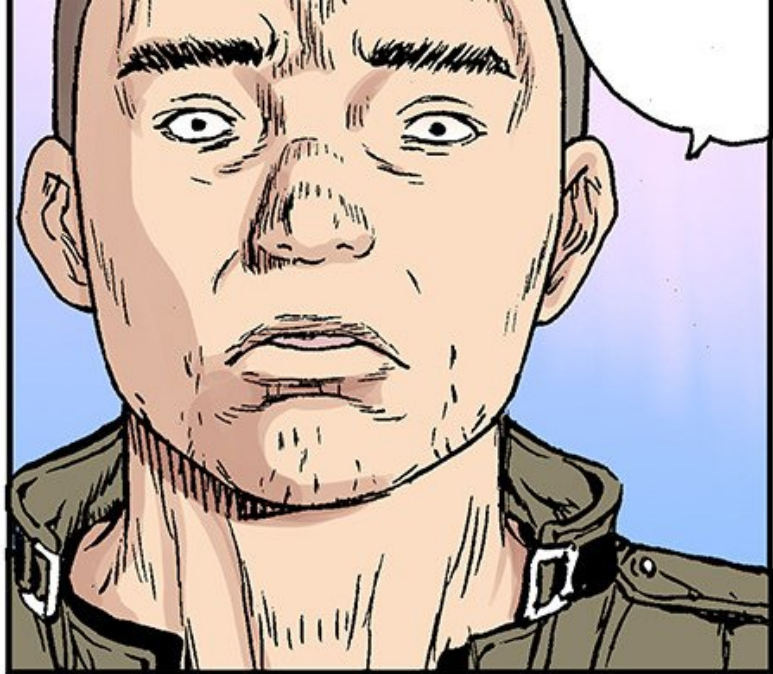

A bright white oval shape is centered on a black background. The oval's border is composed of numerous thin, black, radiating lines that create a spiky or starburst effect. The interior of the oval is a solid, bright white. In the center of this white area, the word "MAMAN..." is written in a simple, black, sans-serif font.

JE VAIS  
FAIRE DES  
AILES,  
COMME  
ANGELMAN.

OUI, C'EST  
PROMIS !

C'ÉTAIT UN  
BON PÈRE.

IL VEILLERA  
TOUJOURS  
SUR NOUS.

PAPA SERA  
TOUJOURS  
PRÈS DE  
NOUS.

PARTONS.

A cartoon illustration of a wooden structure, possibly a cabin or a small house. The walls are made of vertical wooden planks. A single light bulb hangs from a horizontal wire. To the right, there is a small window with a blue frame. The scene is lit from the left, casting a glow on the wall and the light bulb.