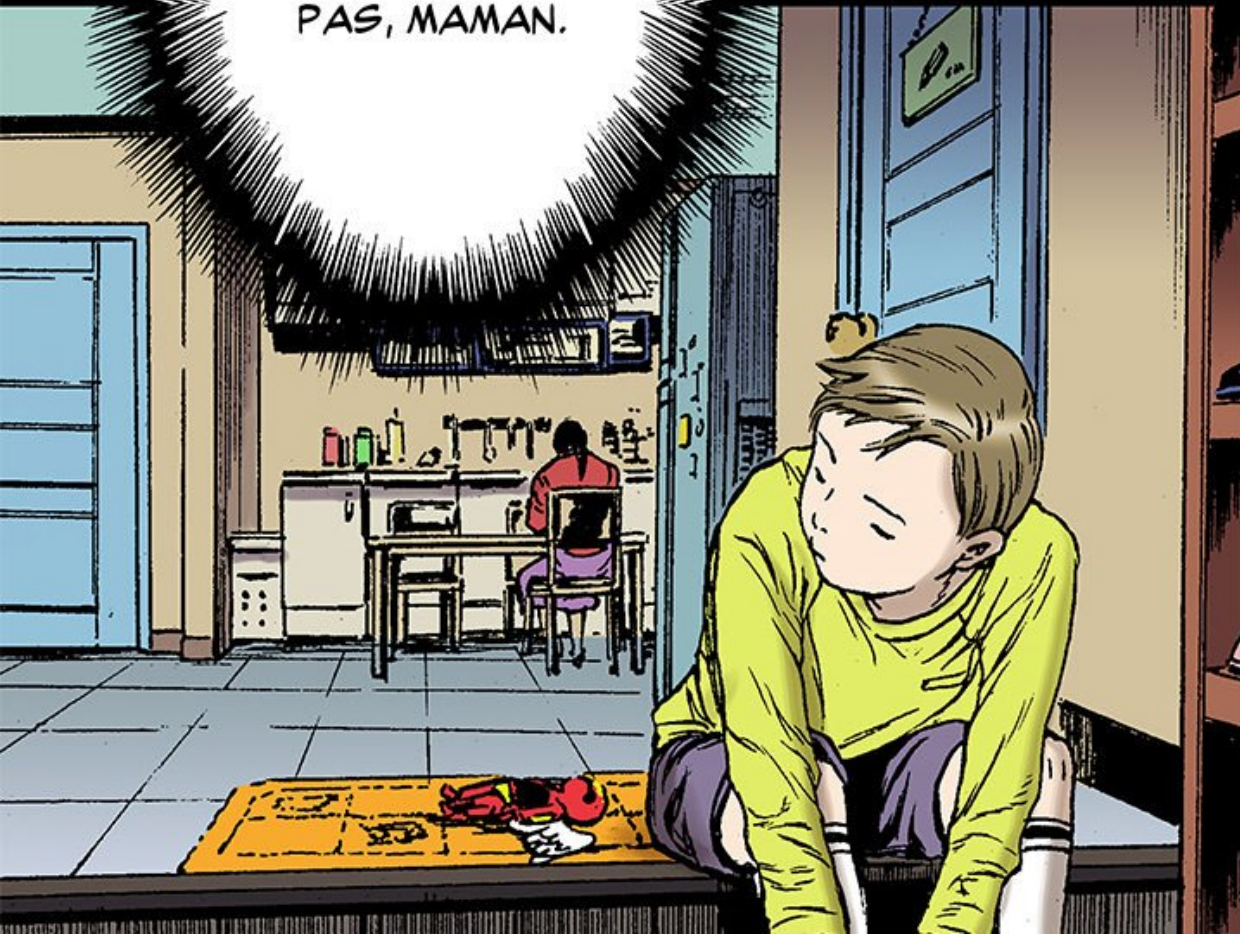

# GITO

**SCÉNARIO GYEONGTAK LEE**  
**DESSIN MIYOUNG NOH**

EPISODE 22 : MON HEROS (3)

OH, SUNWOO,  
QU'EST-CE QUE  
TU FAIS LÀ ?

MADAME, IL EST  
OÙ MON PAPA ?

SUNWOO...  
TON PAPA...

NE PLEURE  
PAS, MAMAN.

A bright white oval shape is centered on a black background. The oval's border is composed of numerous thin, black, radiating lines that create a spiky or starburst effect. The interior of the oval is a solid, bright white. In the center of this white area, the word "MAMAN..." is written in a simple, black, sans-serif font.