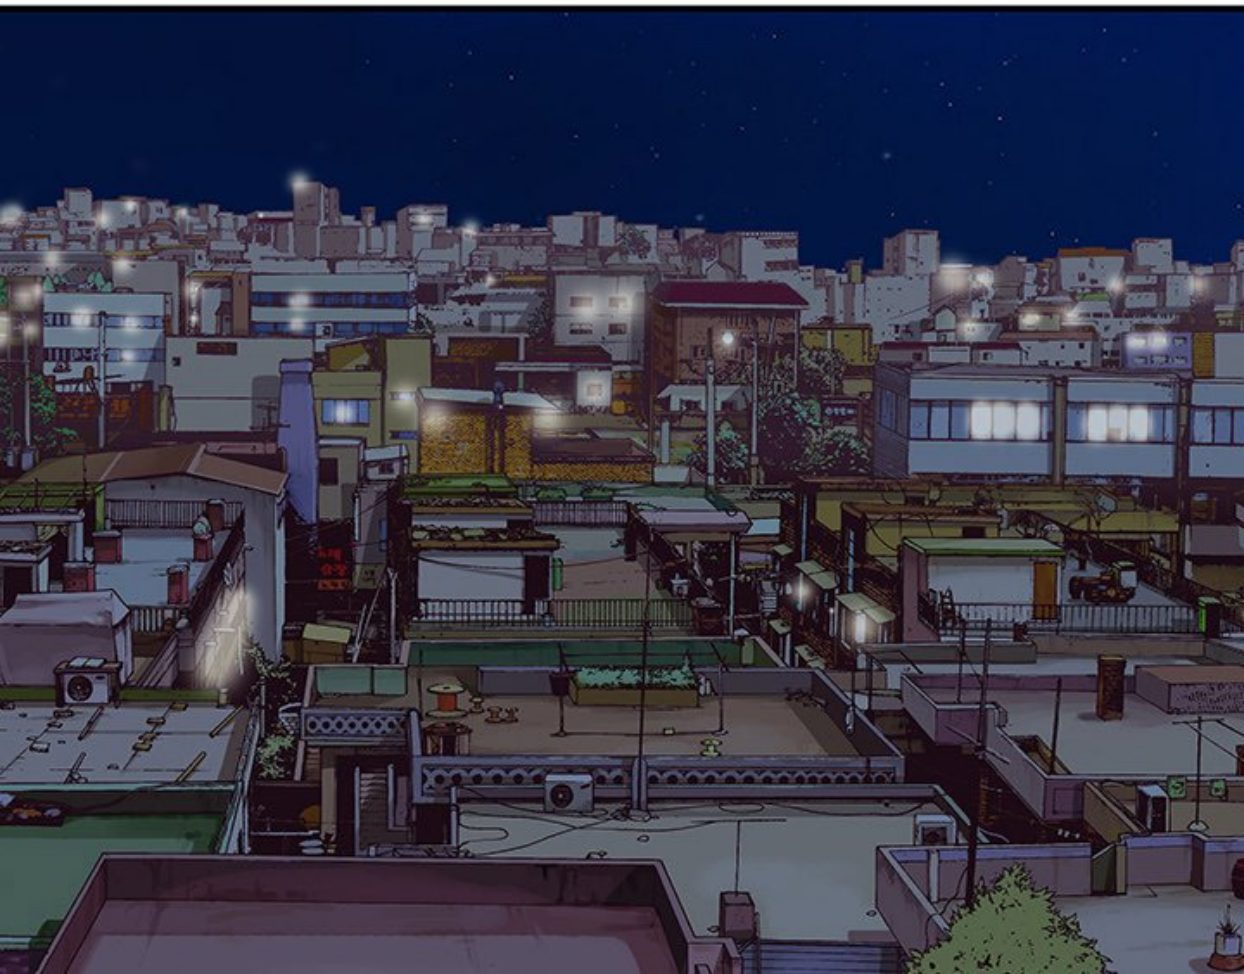

A bright white oval shape is centered on a black background. The oval's border is composed of numerous thin, black, radiating lines that create a spiky or starburst effect. The interior of the oval is a solid, bright white. In the center of this white area, the word "MAMAN..." is written in a simple, black, sans-serif font.

JE VAIS  
FAIRE DES  
AILES,  
COMME  
ANGELMAN.

OUI, C'EST  
PROMIS !

C'ÉTAIT UN  
BON PÈRE.

IL VEILLERA  
TOUJOURS  
SUR NOUS.

PAPA SERA  
TOUJOURS  
PRÈS DE  
NOUS.

PARTONS.

A cartoon illustration of a wooden structure, possibly a cabin or a small house. The walls are made of vertical wooden planks. A single light bulb hangs from a horizontal wire. To the right, there is a small window with a blue frame. The scene is lit from the left, casting a glow on the wall and the light bulb.