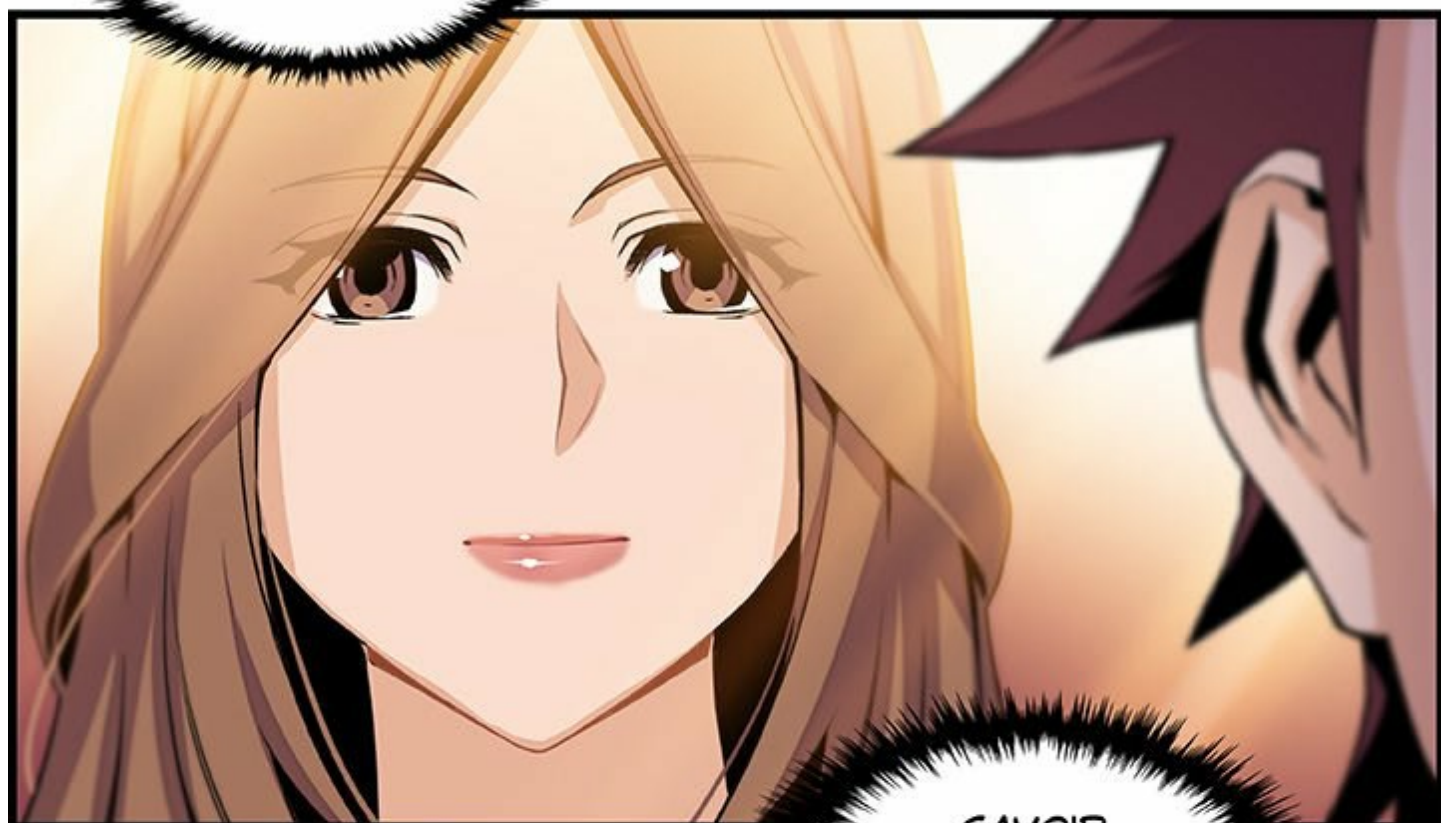

JE CROIS...