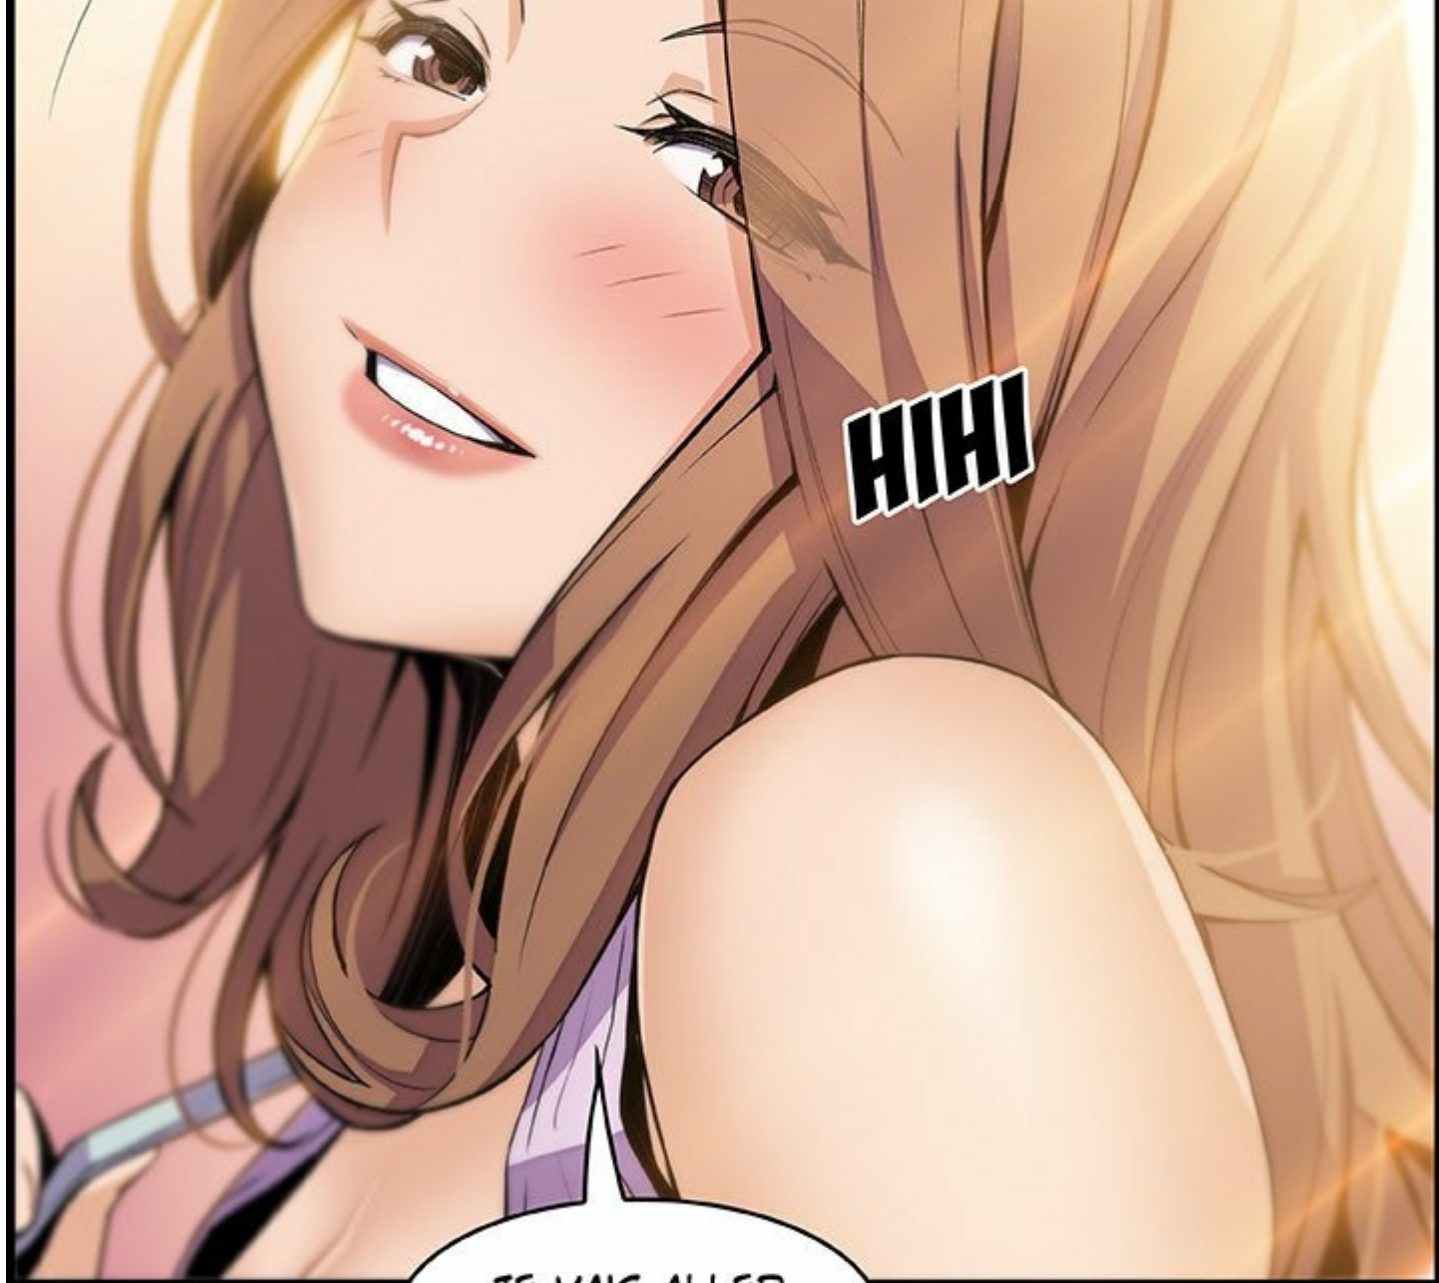

...

ÇA N'A PAS
DÛ ÊTRE FACILE
POUR TOI...

JE T'AIME
BIEN, MIKE !

MAIS J'Y
RETOURNE !

A character with blonde hair is shown from the chest up, looking towards the left. The character's hair is a light, golden-brown color and is styled in a short, wavy bob. The character's face is partially visible, showing a slight smile. The background is a plain, light color.