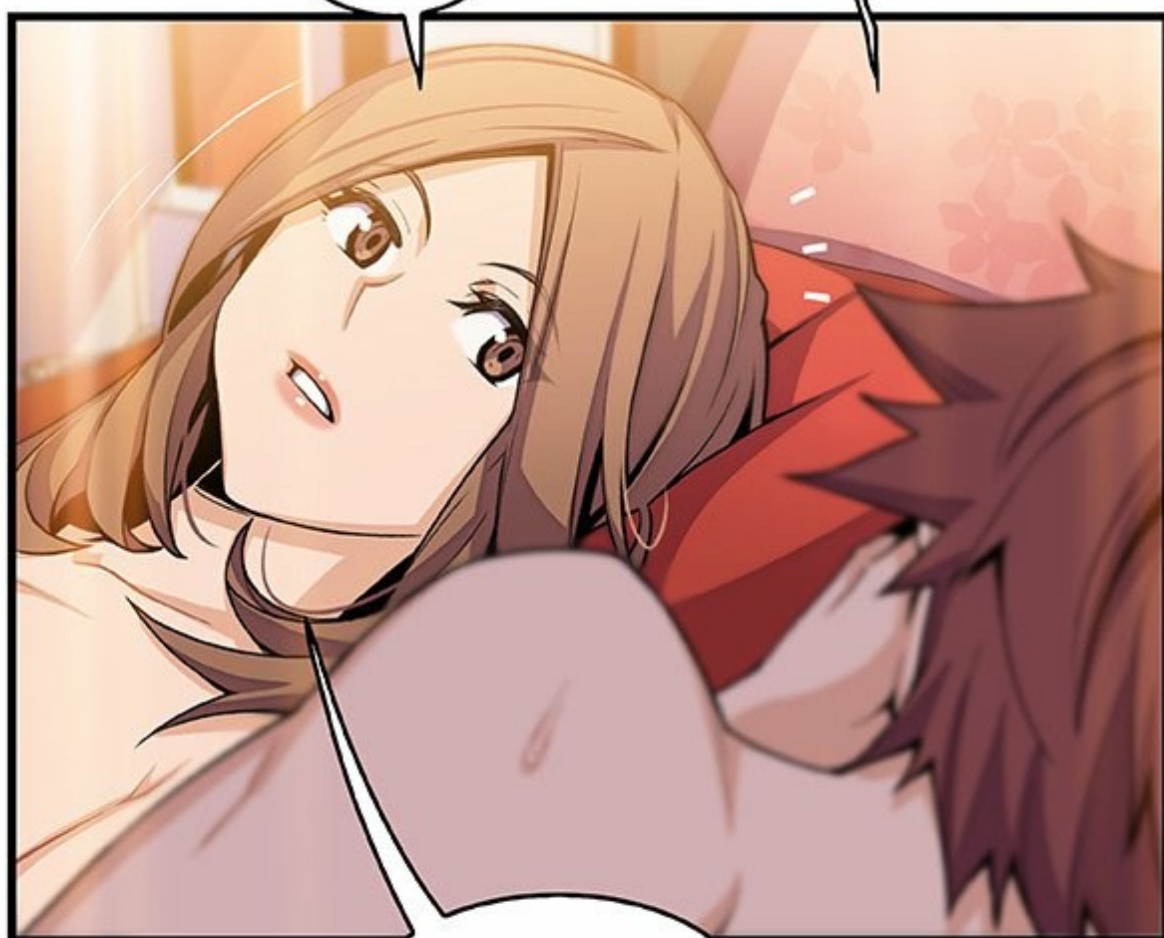

ARGH...

?!

UN SOUCI,
MIKE ?