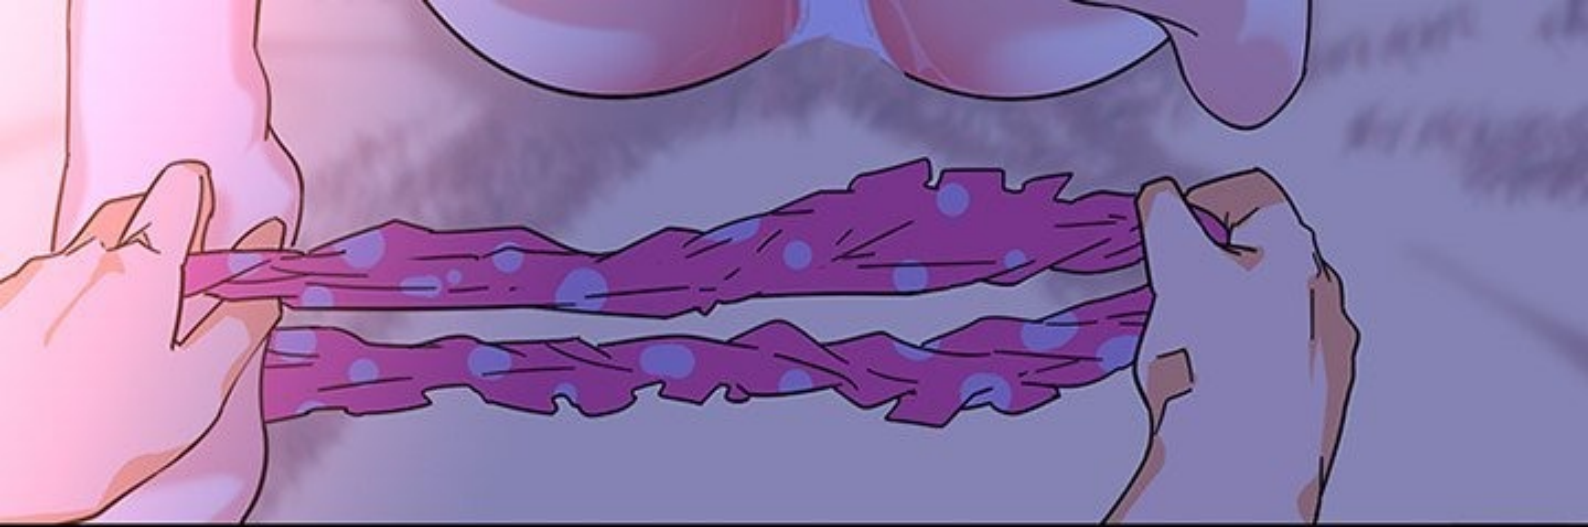

AH!
STENDS!