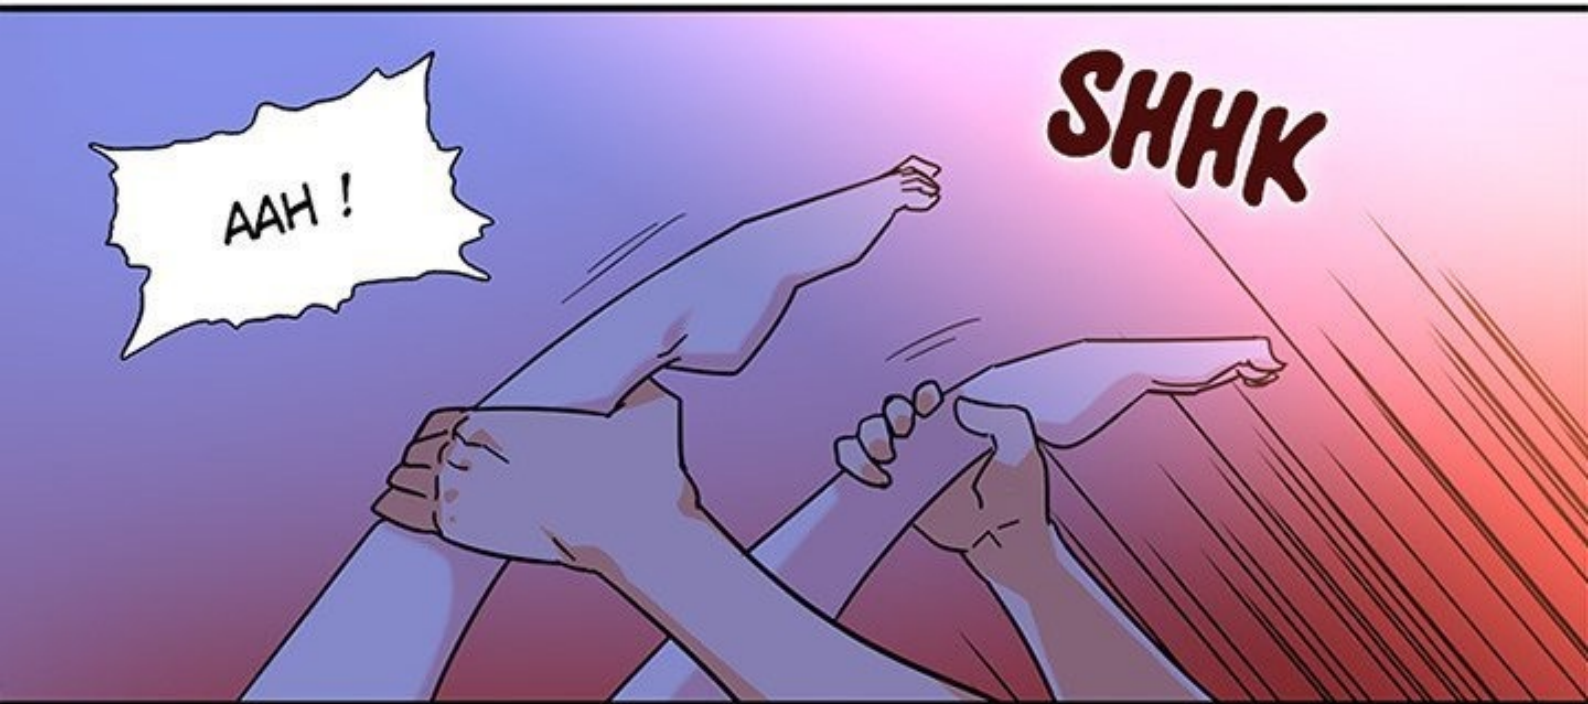

SHHK

FRISH

A close-up comic panel showing a character's face in profile, slurping. The character has purple skin and red hair. The background is a gradient from purple to red. A speech bubble with a musical note and the word "SLURP" is positioned near the character's mouth.