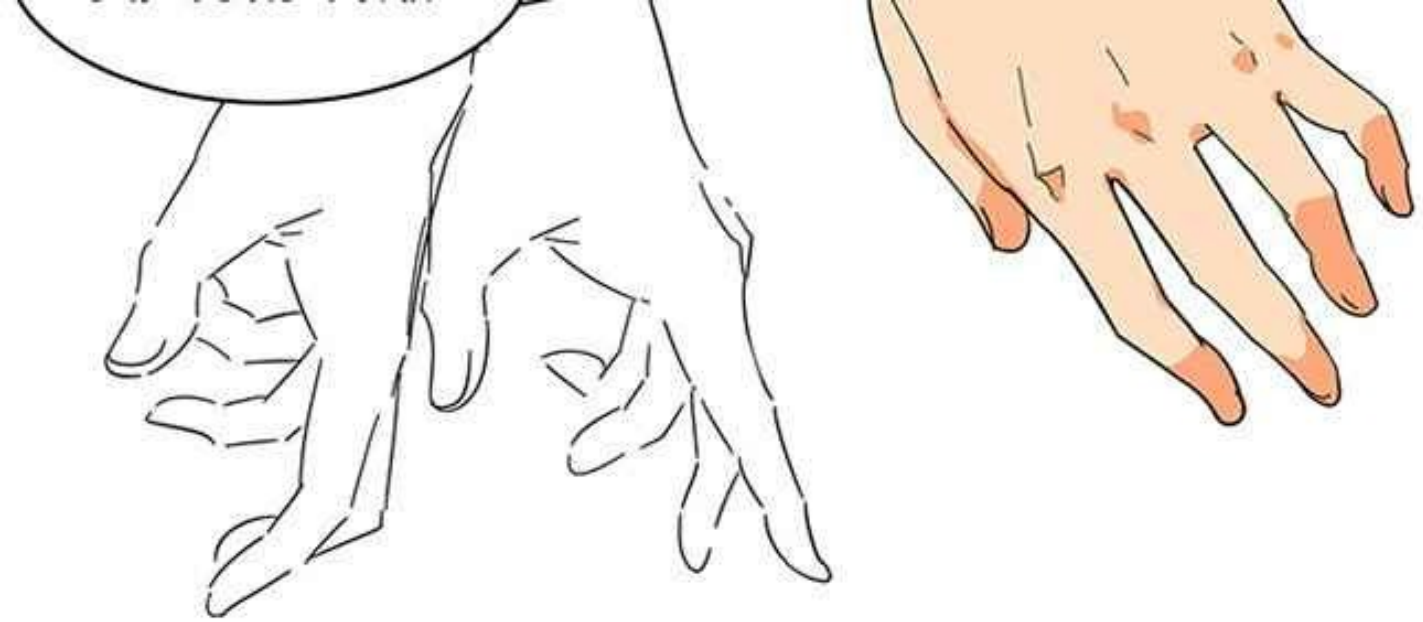

INFIRMIÈRE
KIM.

FRISH