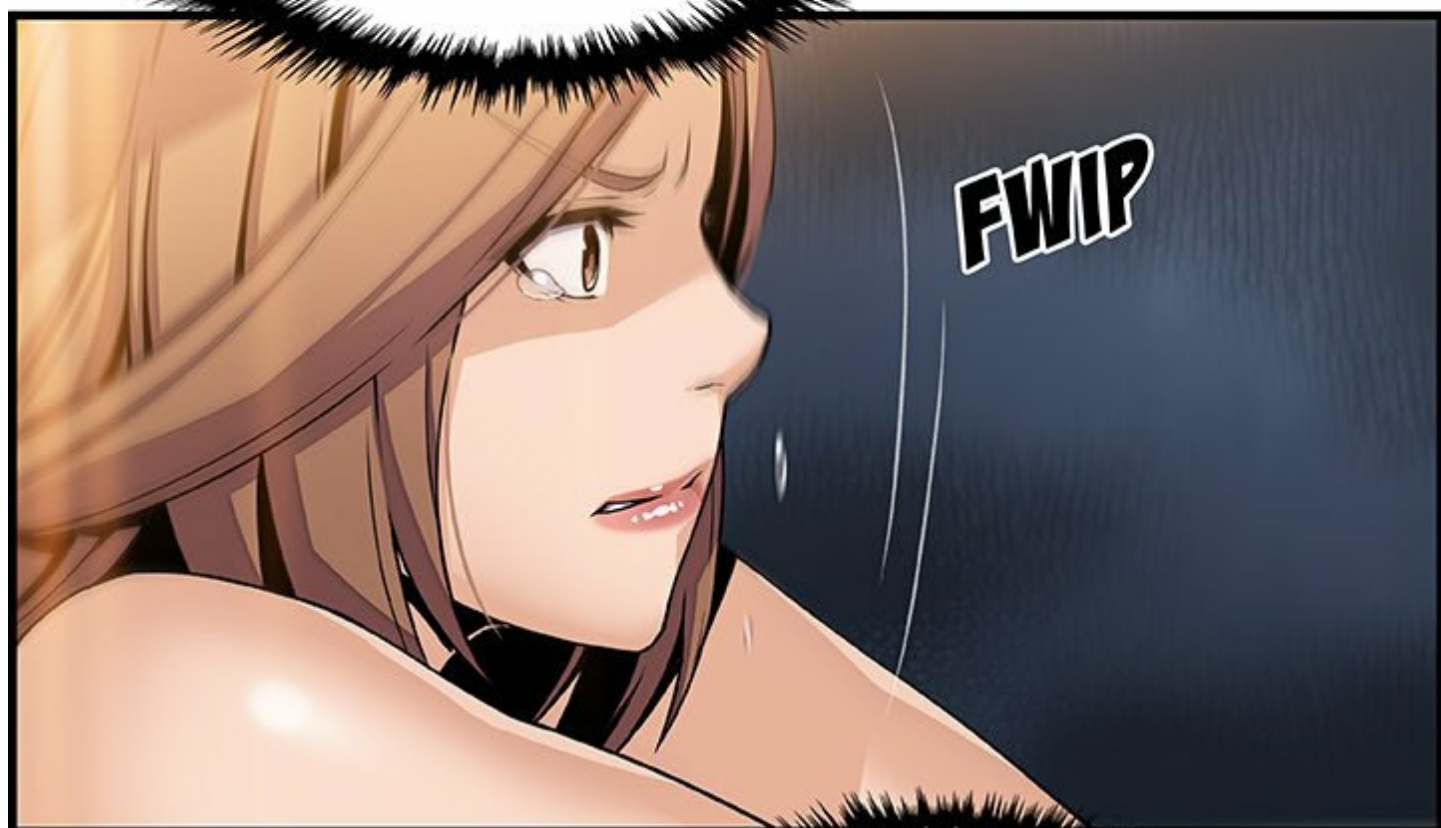

NON ! JE PEUX
PAS ABANDONNER
SI FACILEMENT !

SI
JE LE LAISSE
PARTIR..

CE SERA
LA FIN...!