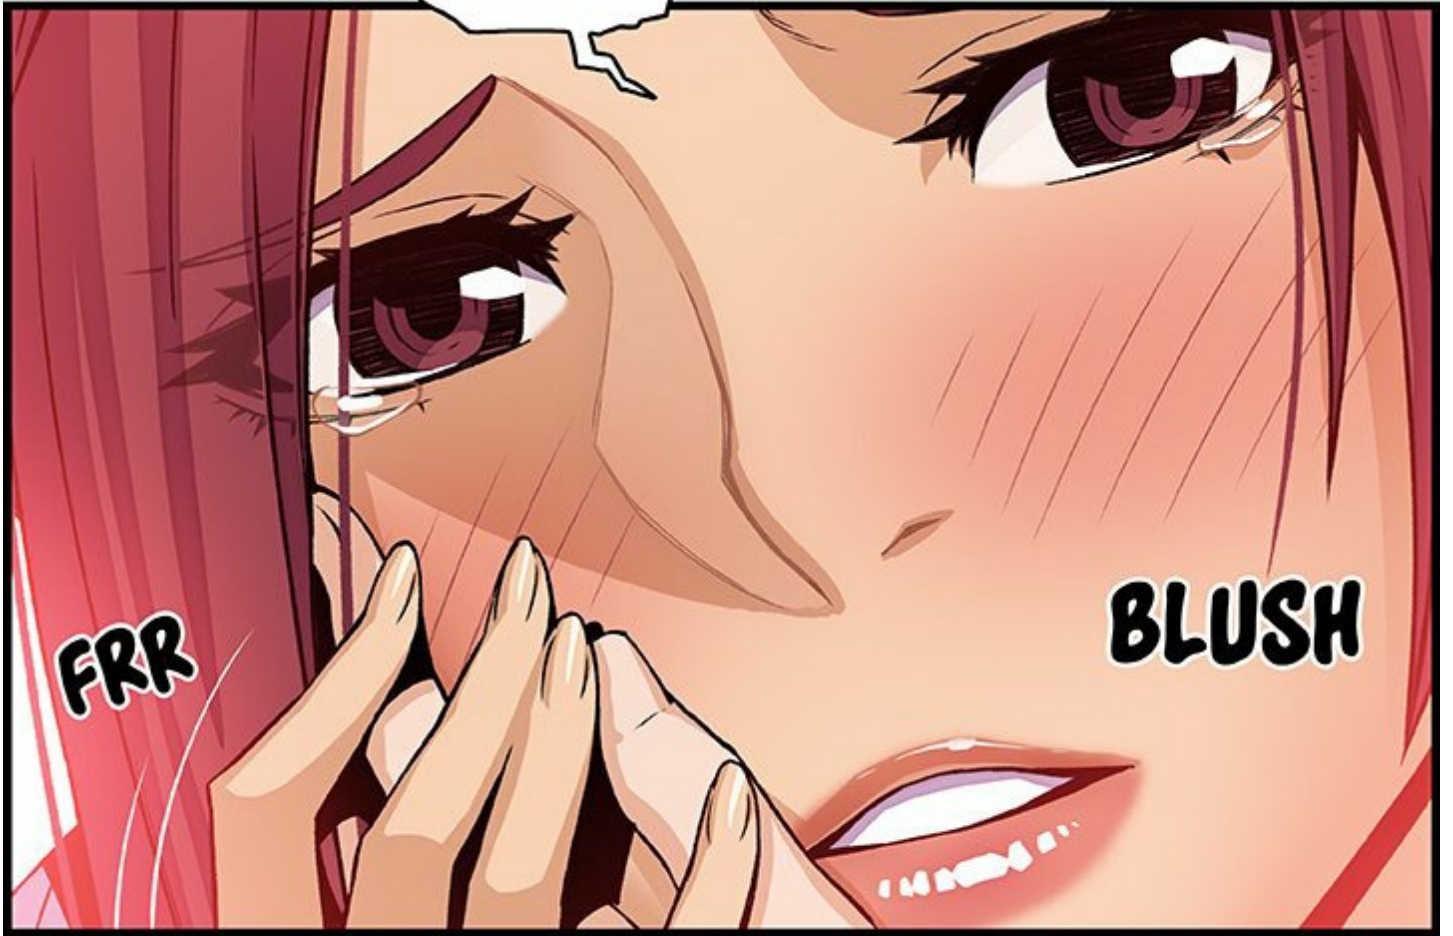

...!

FRR

BLUSH