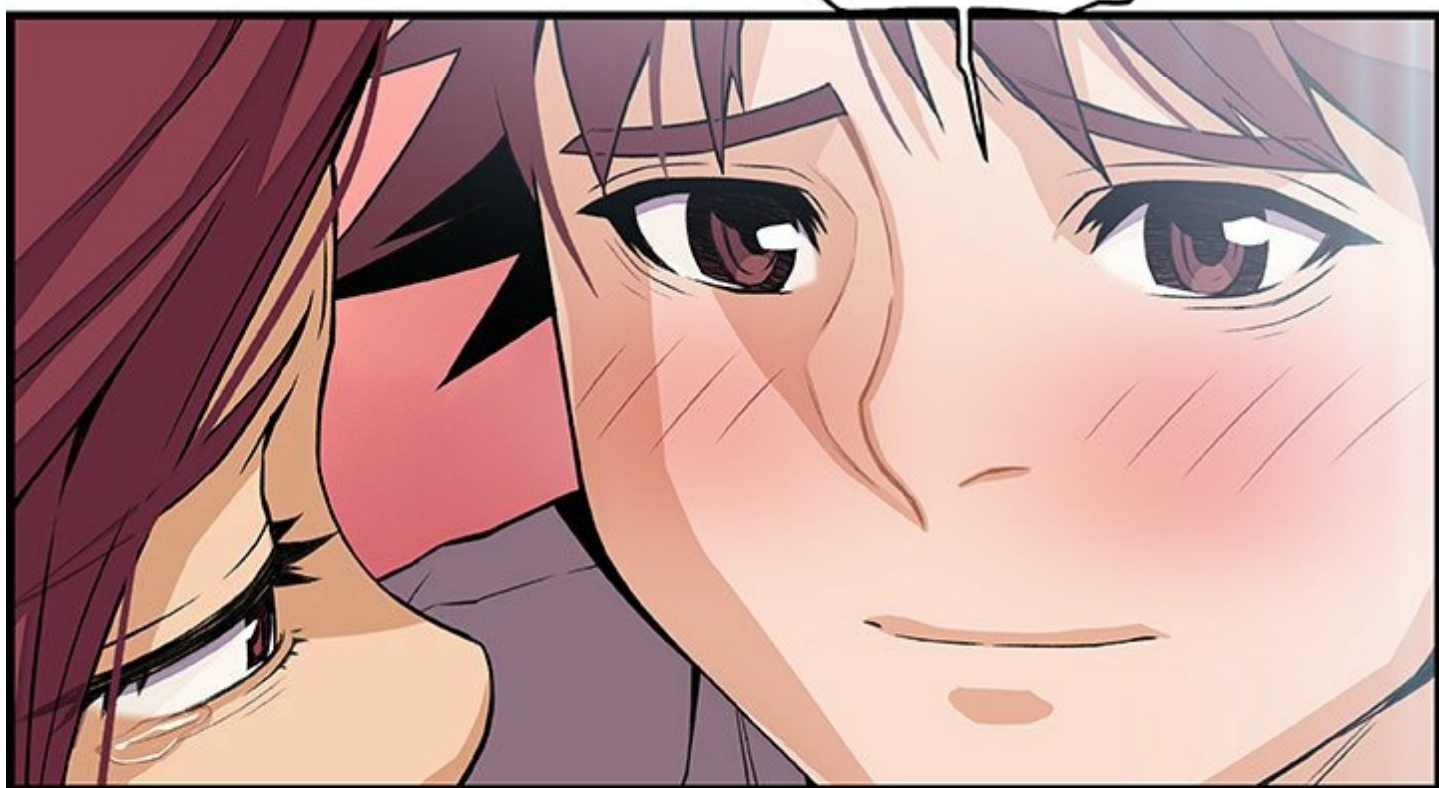

T'ÉTAIS SI BELLE...

QUE J'AI
FANTASMÉ DE
LE FAIRE AVEC
TOI...