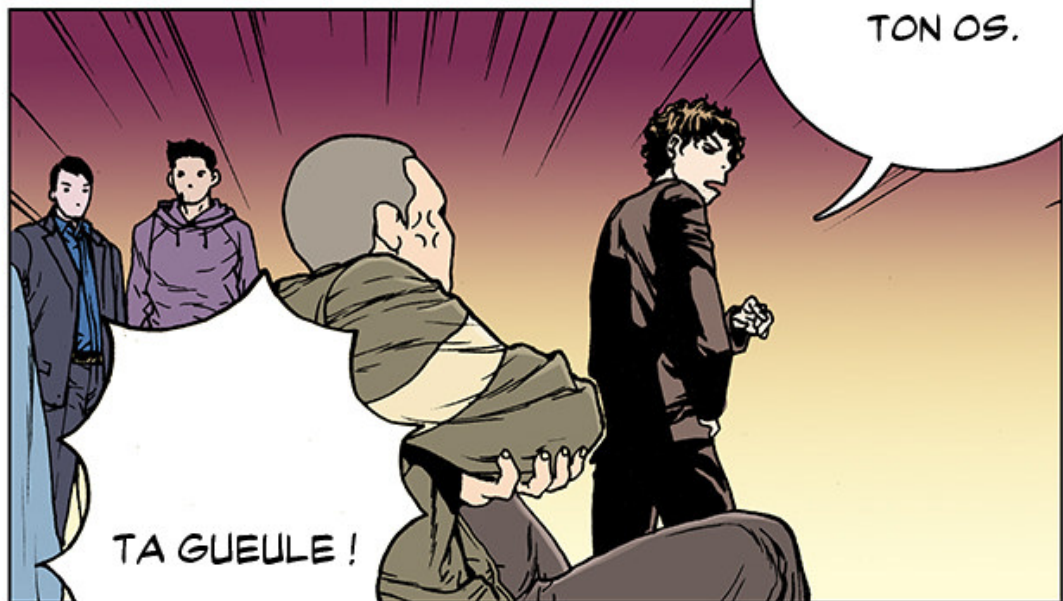

TA GUELLE !

ON VOIT
TON OS.