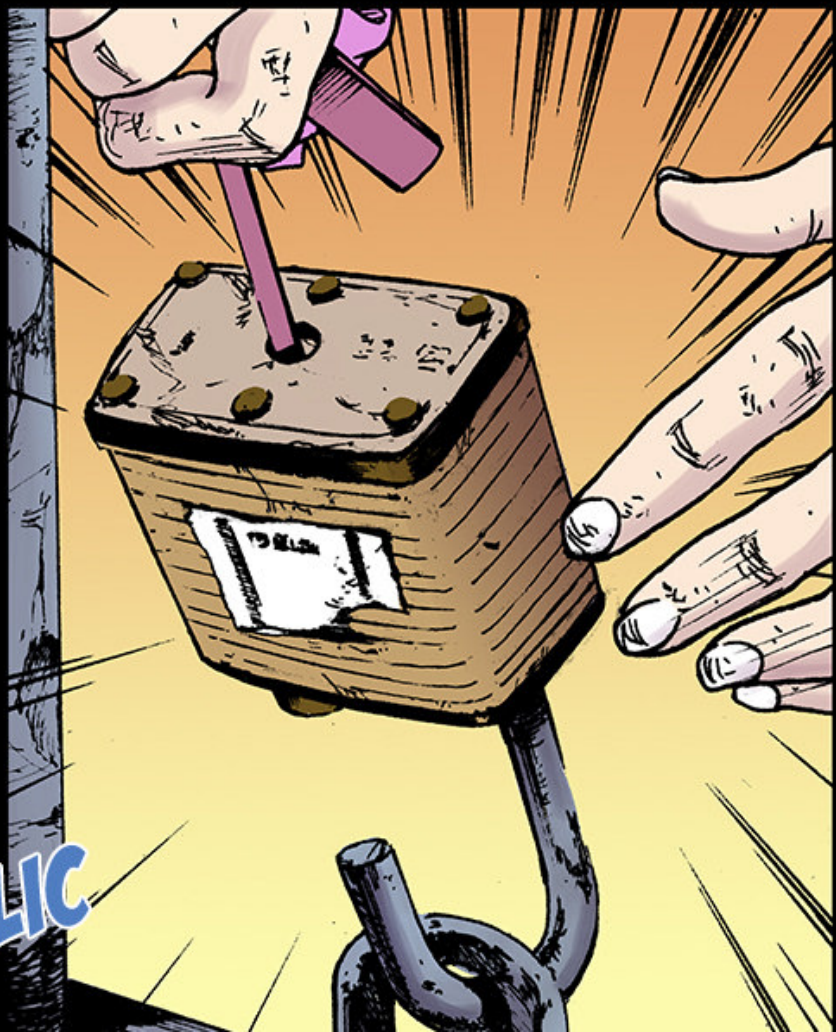

CLING

CLIC

A comic book panel featuring a character on a rooftop. The character is positioned in the upper right quadrant, looking towards the left. The background shows a cityscape with buildings and a bright yellow sky. A large, white, jagged speech bubble is centered in the lower half of the panel, containing the text "ÇA A MARCHÉ!".