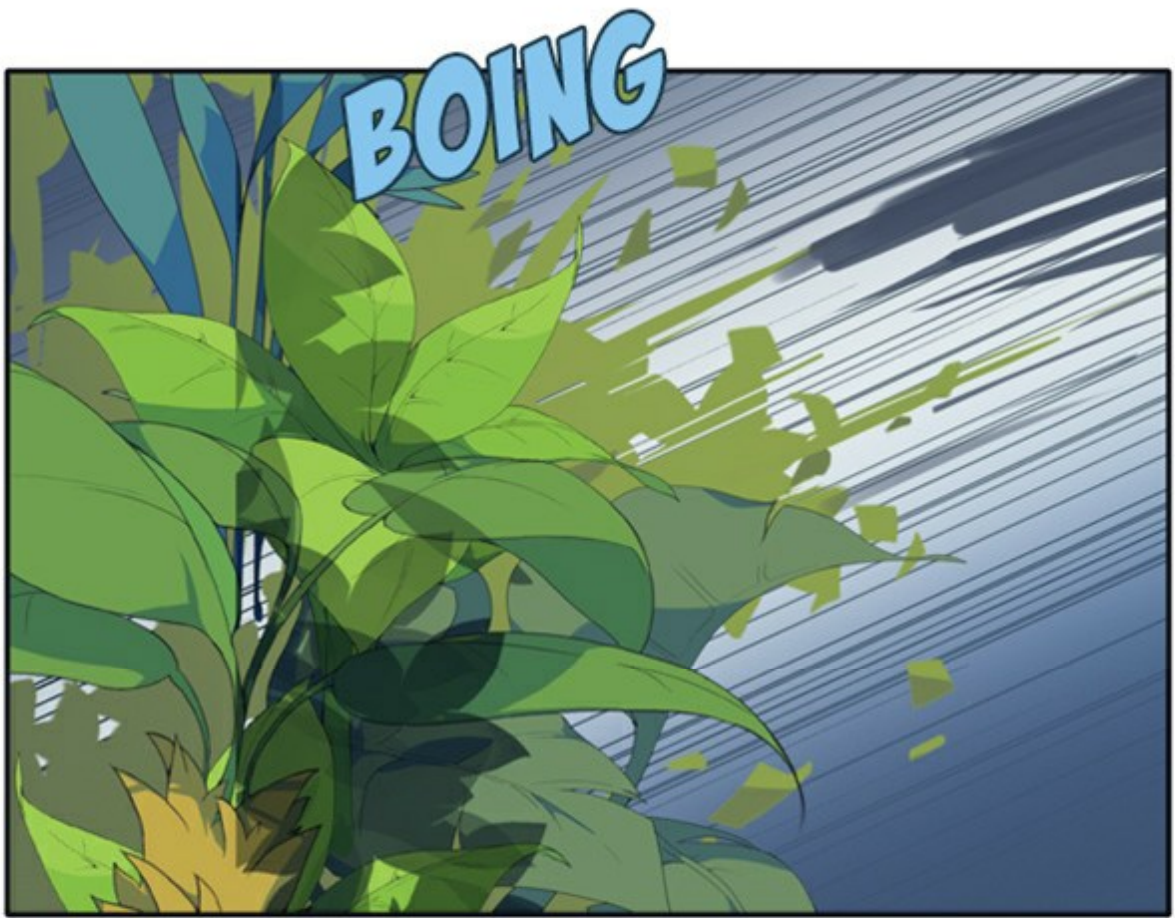

SCÉNARIO / Viagra

DESSIN / Beck ho-an

ÉPISODE 02

MERDE, JE VAIS
DEVOIR RECOUVRIR
CE TRUC MONSTRUEUX
UNE FOIS QUE JE L'AURAI
MIS K.O.

TU DIRAS ÇA
QUAND TU SERAS
EN PRISON !

TCHAC

A man with short, spiky white hair and a determined, angry expression is shown from the chest up. He is wearing a blue t-shirt. His right arm is extended forward, with his fist clenched and hitting a dark, jagged rock surface. The impact is depicted with a large red starburst and numerous white motion lines radiating from the point of contact. The background is a dark blue with horizontal lines, suggesting a cave or a dark interior. The overall style is that of a comic book illustration.

WOWWWWW

C-C'ÉTAIT QUOI ?
UN ANIMAL ?

ARG !!! BORDEL
DE MERDE !

À SUIVRE...