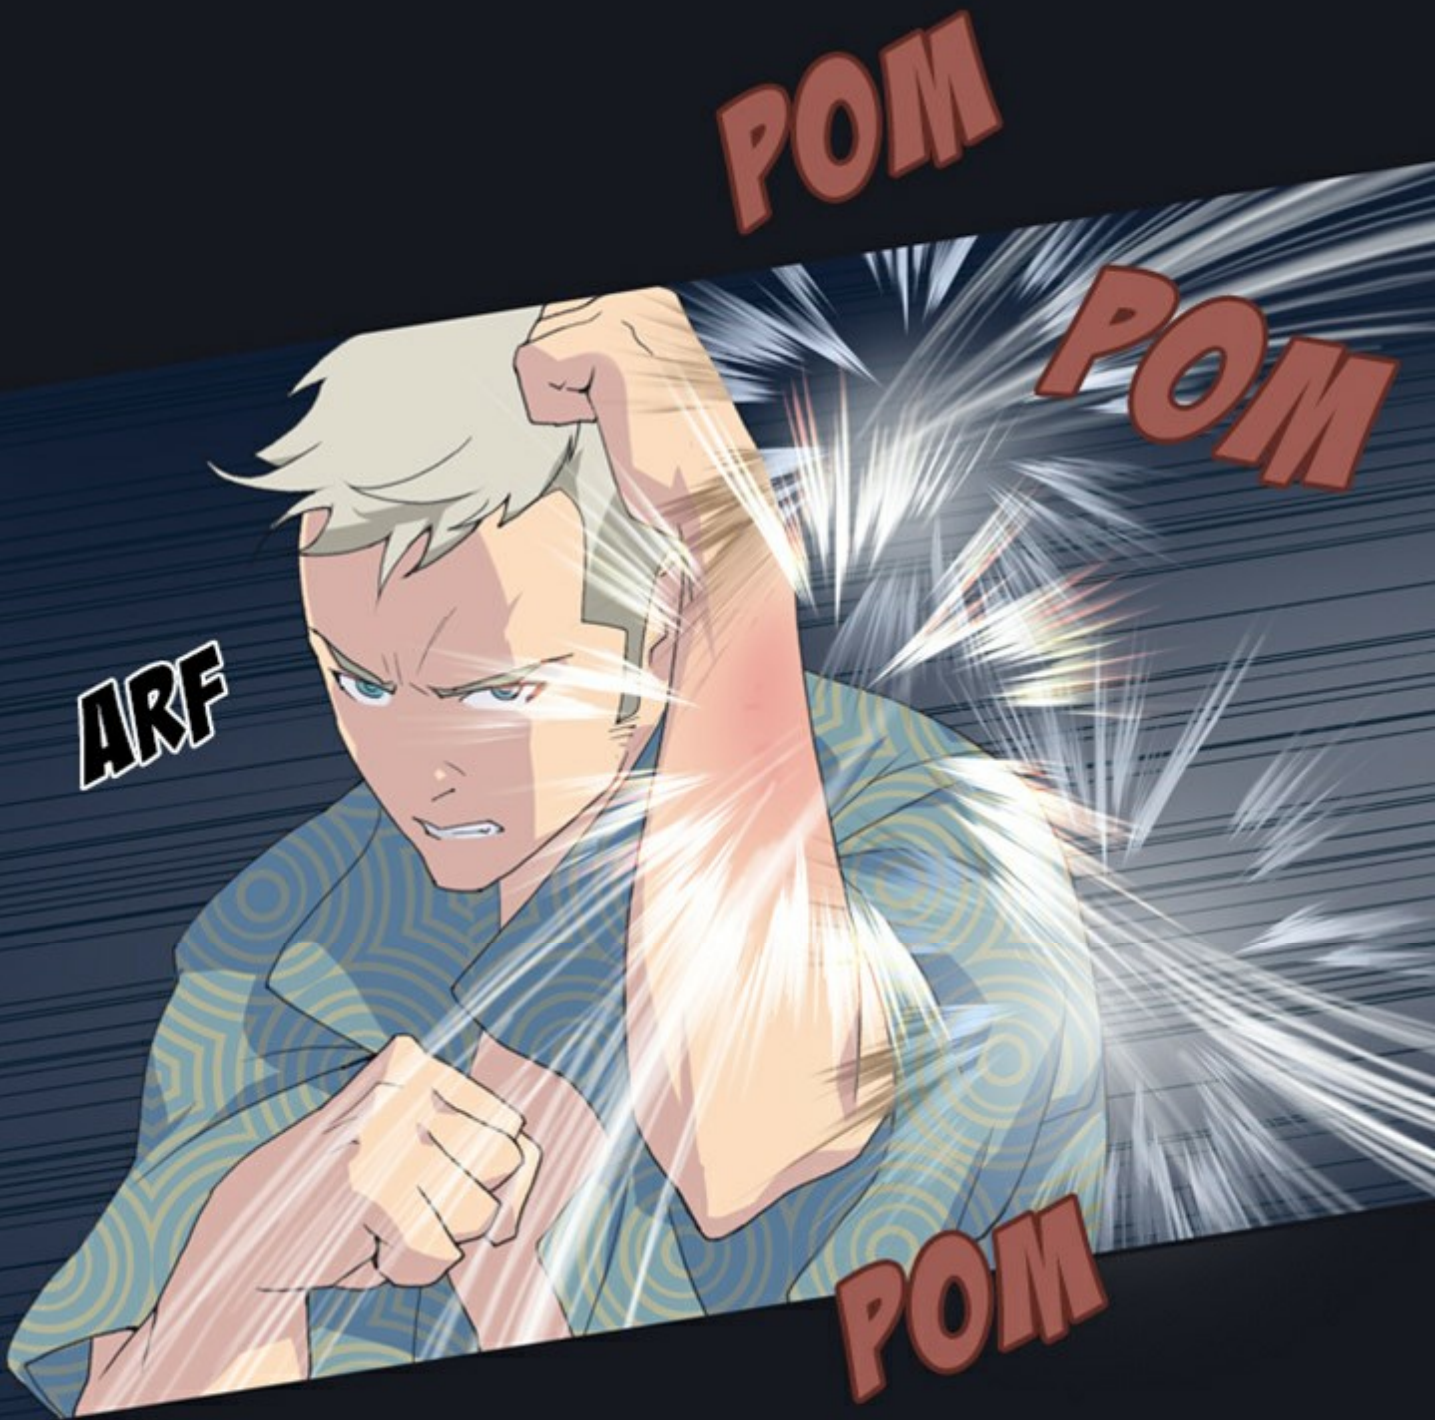

ARF

POM

POM

POM