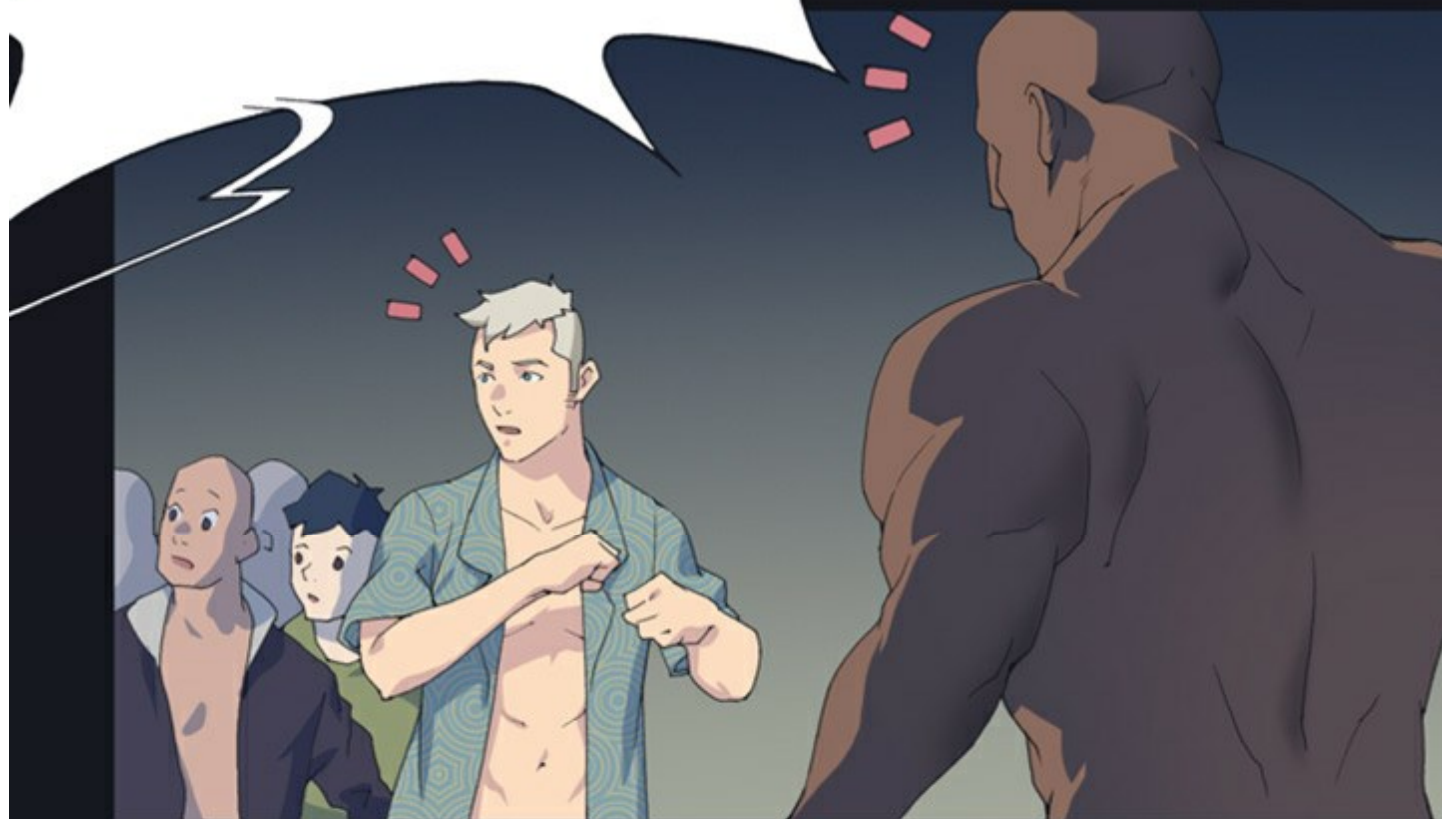

ARRÊTE ÇA,
MICHAEL !