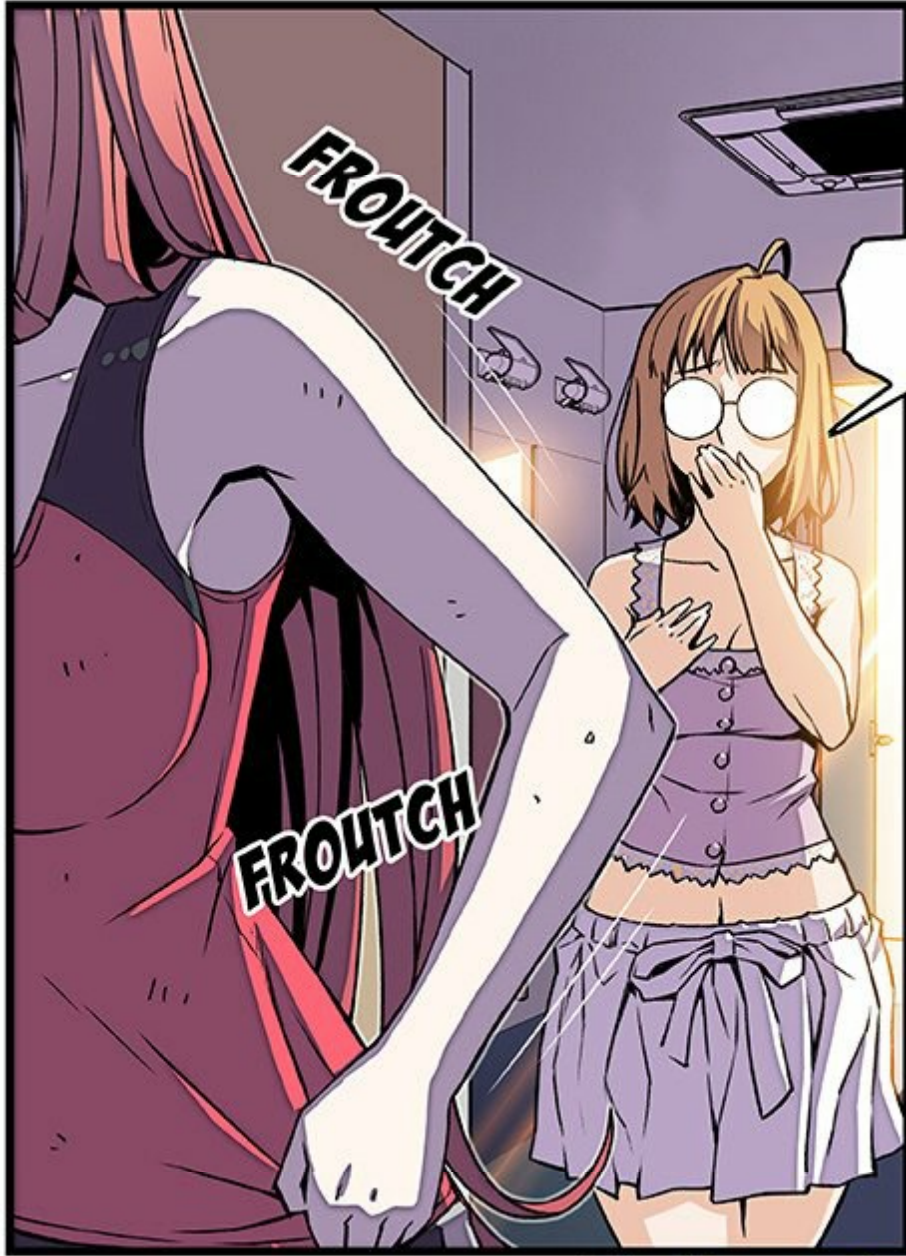

...

PIM

OÙ TU VAS ?
SALE PERVERS !!

AH... IL VEUT
ME TNER !

RAMP

A-ATTENDS !
ÉCOUTE...!!

GRAB

UN VOLEUR
COMME TOI N'A LE DROIT
DE RIEN DIRE !

A close-up illustration of a character's face, focusing on their eyes. The character has long, reddish-pink hair with sharp, pointed ends. Their eyes are brown and looking slightly to the right. A speech bubble with a jagged, spiky border is positioned above the right eye.