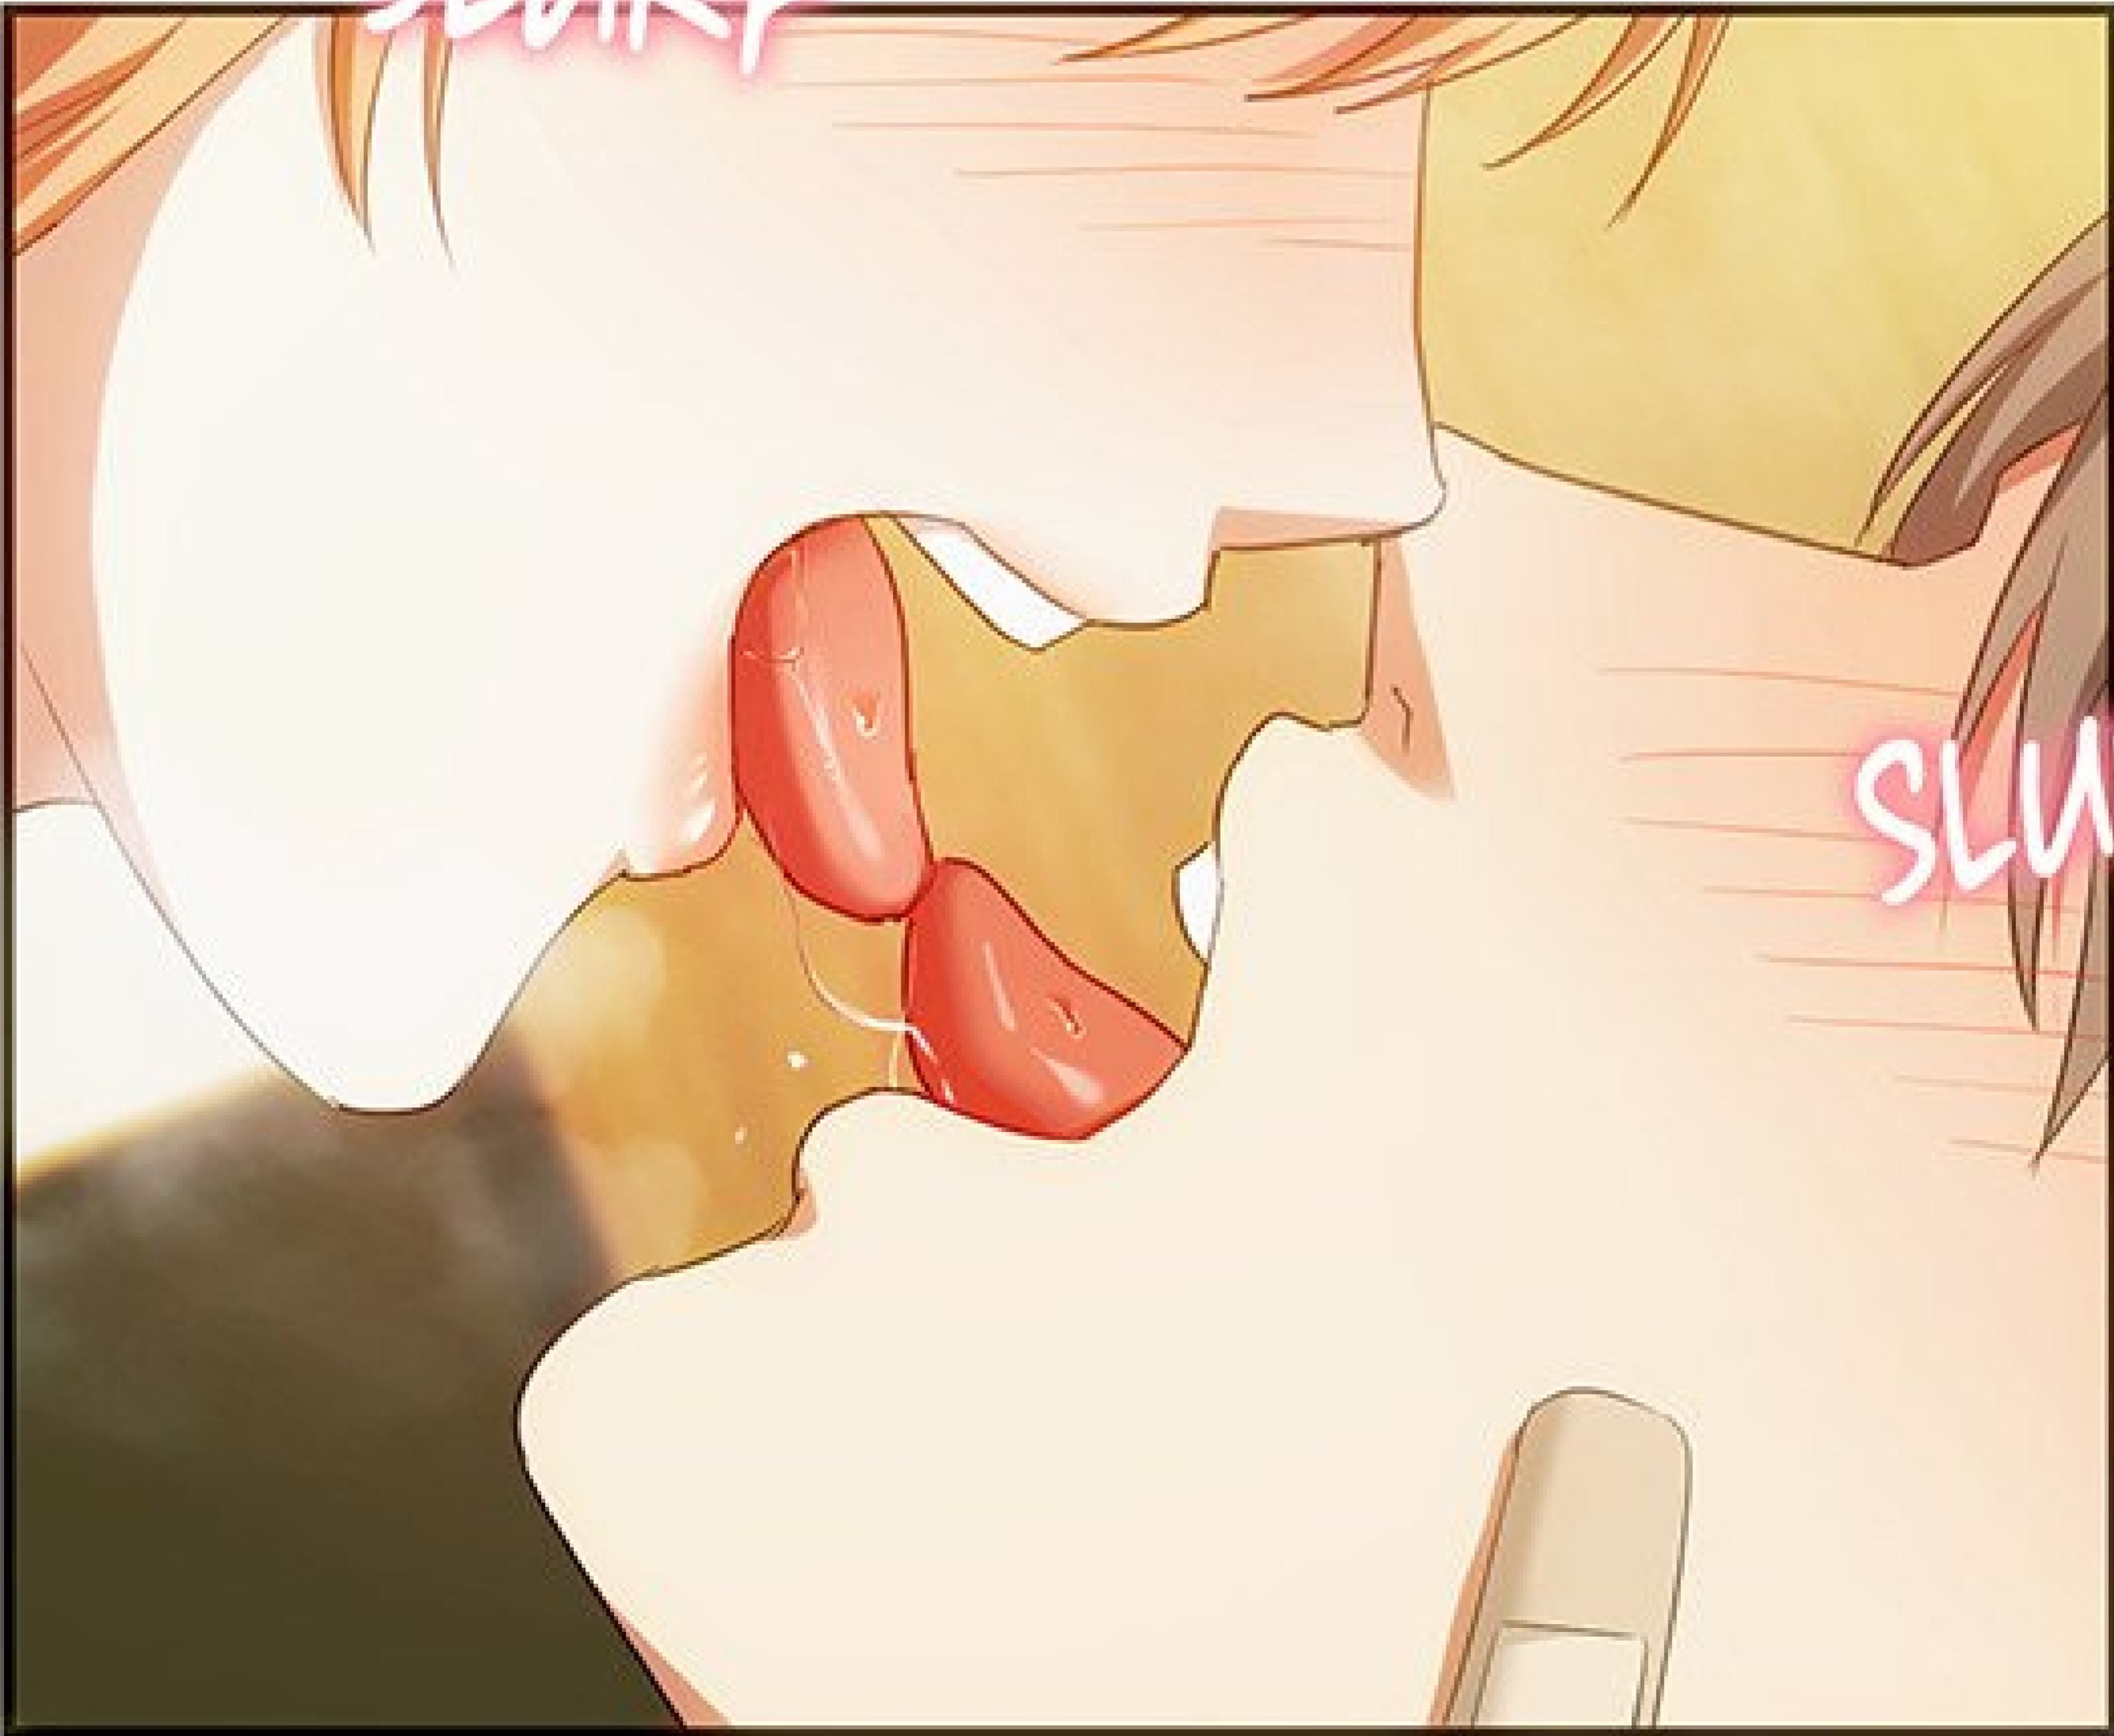

SLURP

SLURP