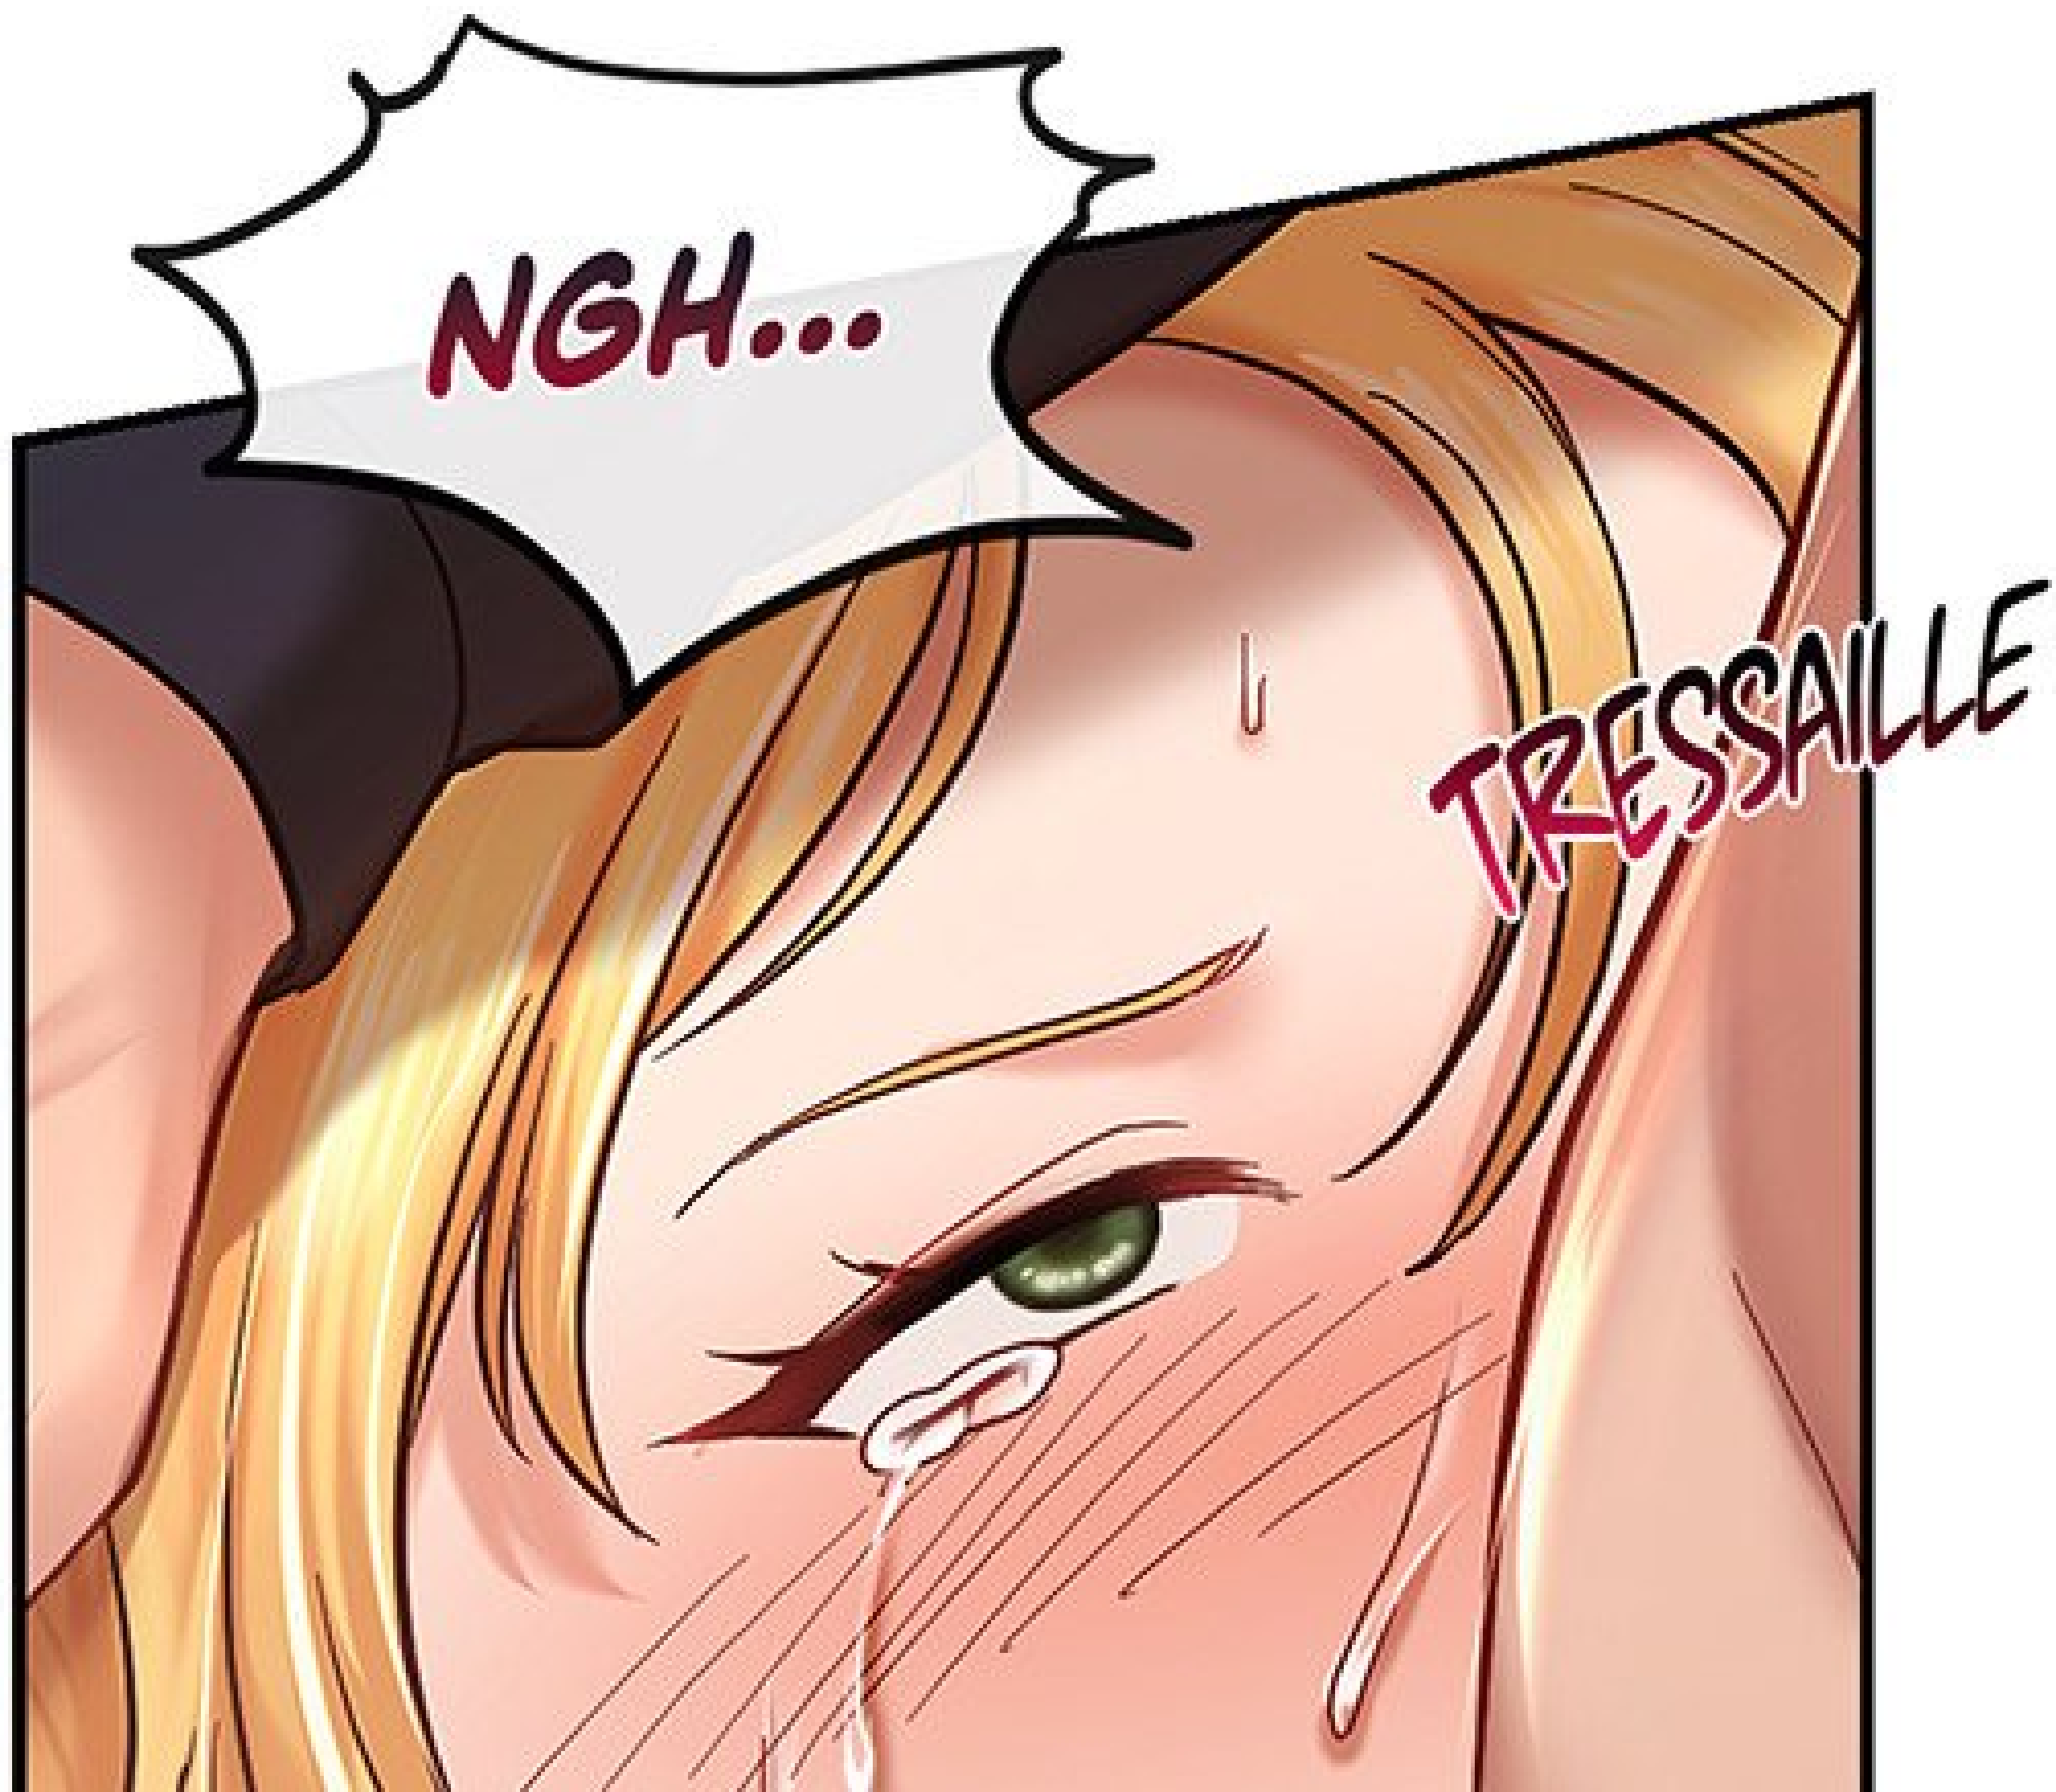

NGH...

TRESSAILLE