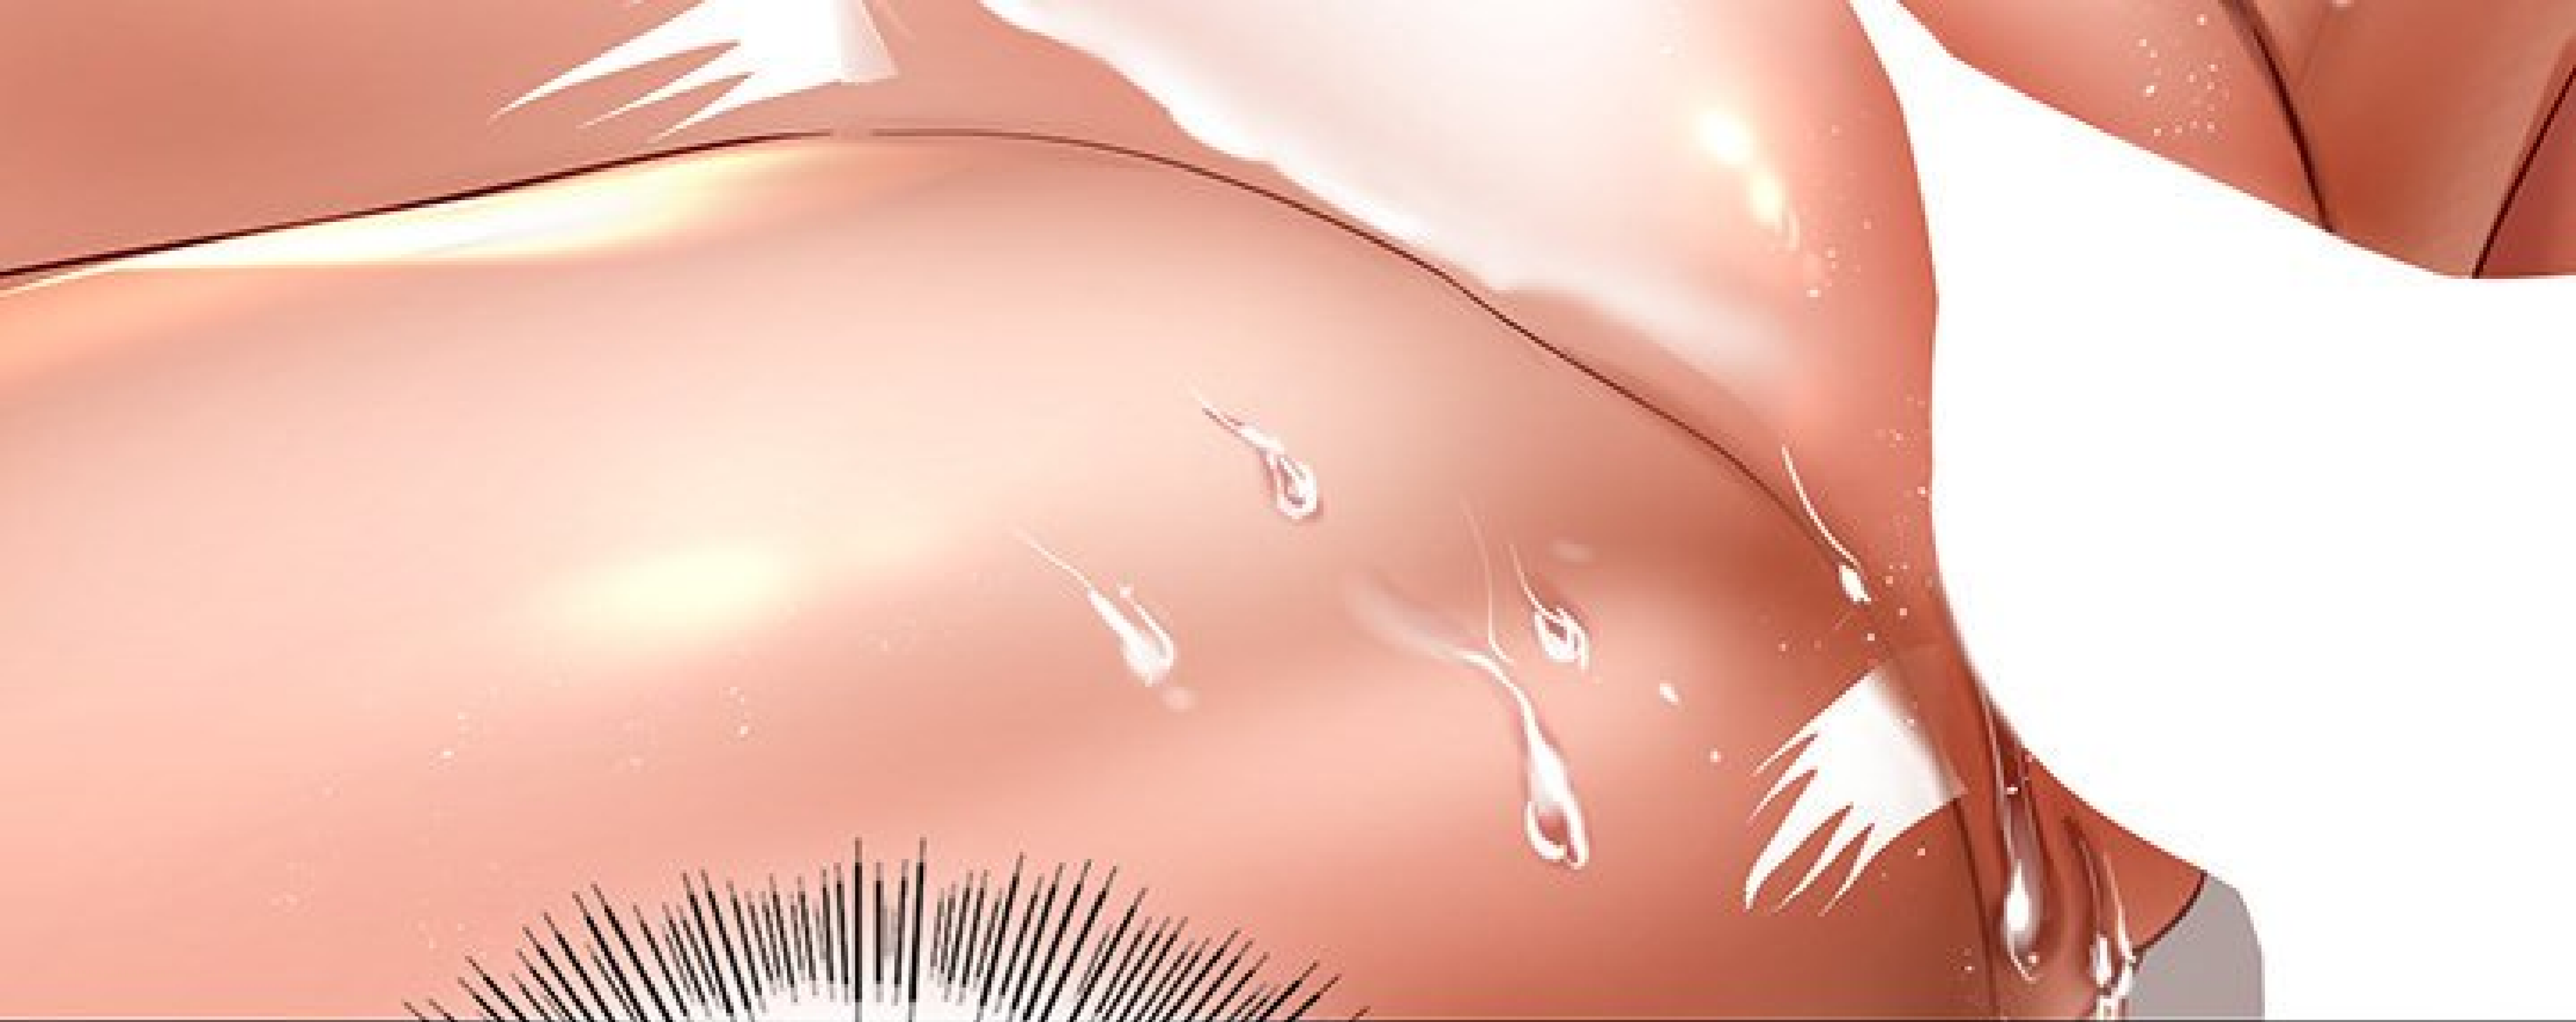

VRAIMENT
PLEINE...!

TREMBLE