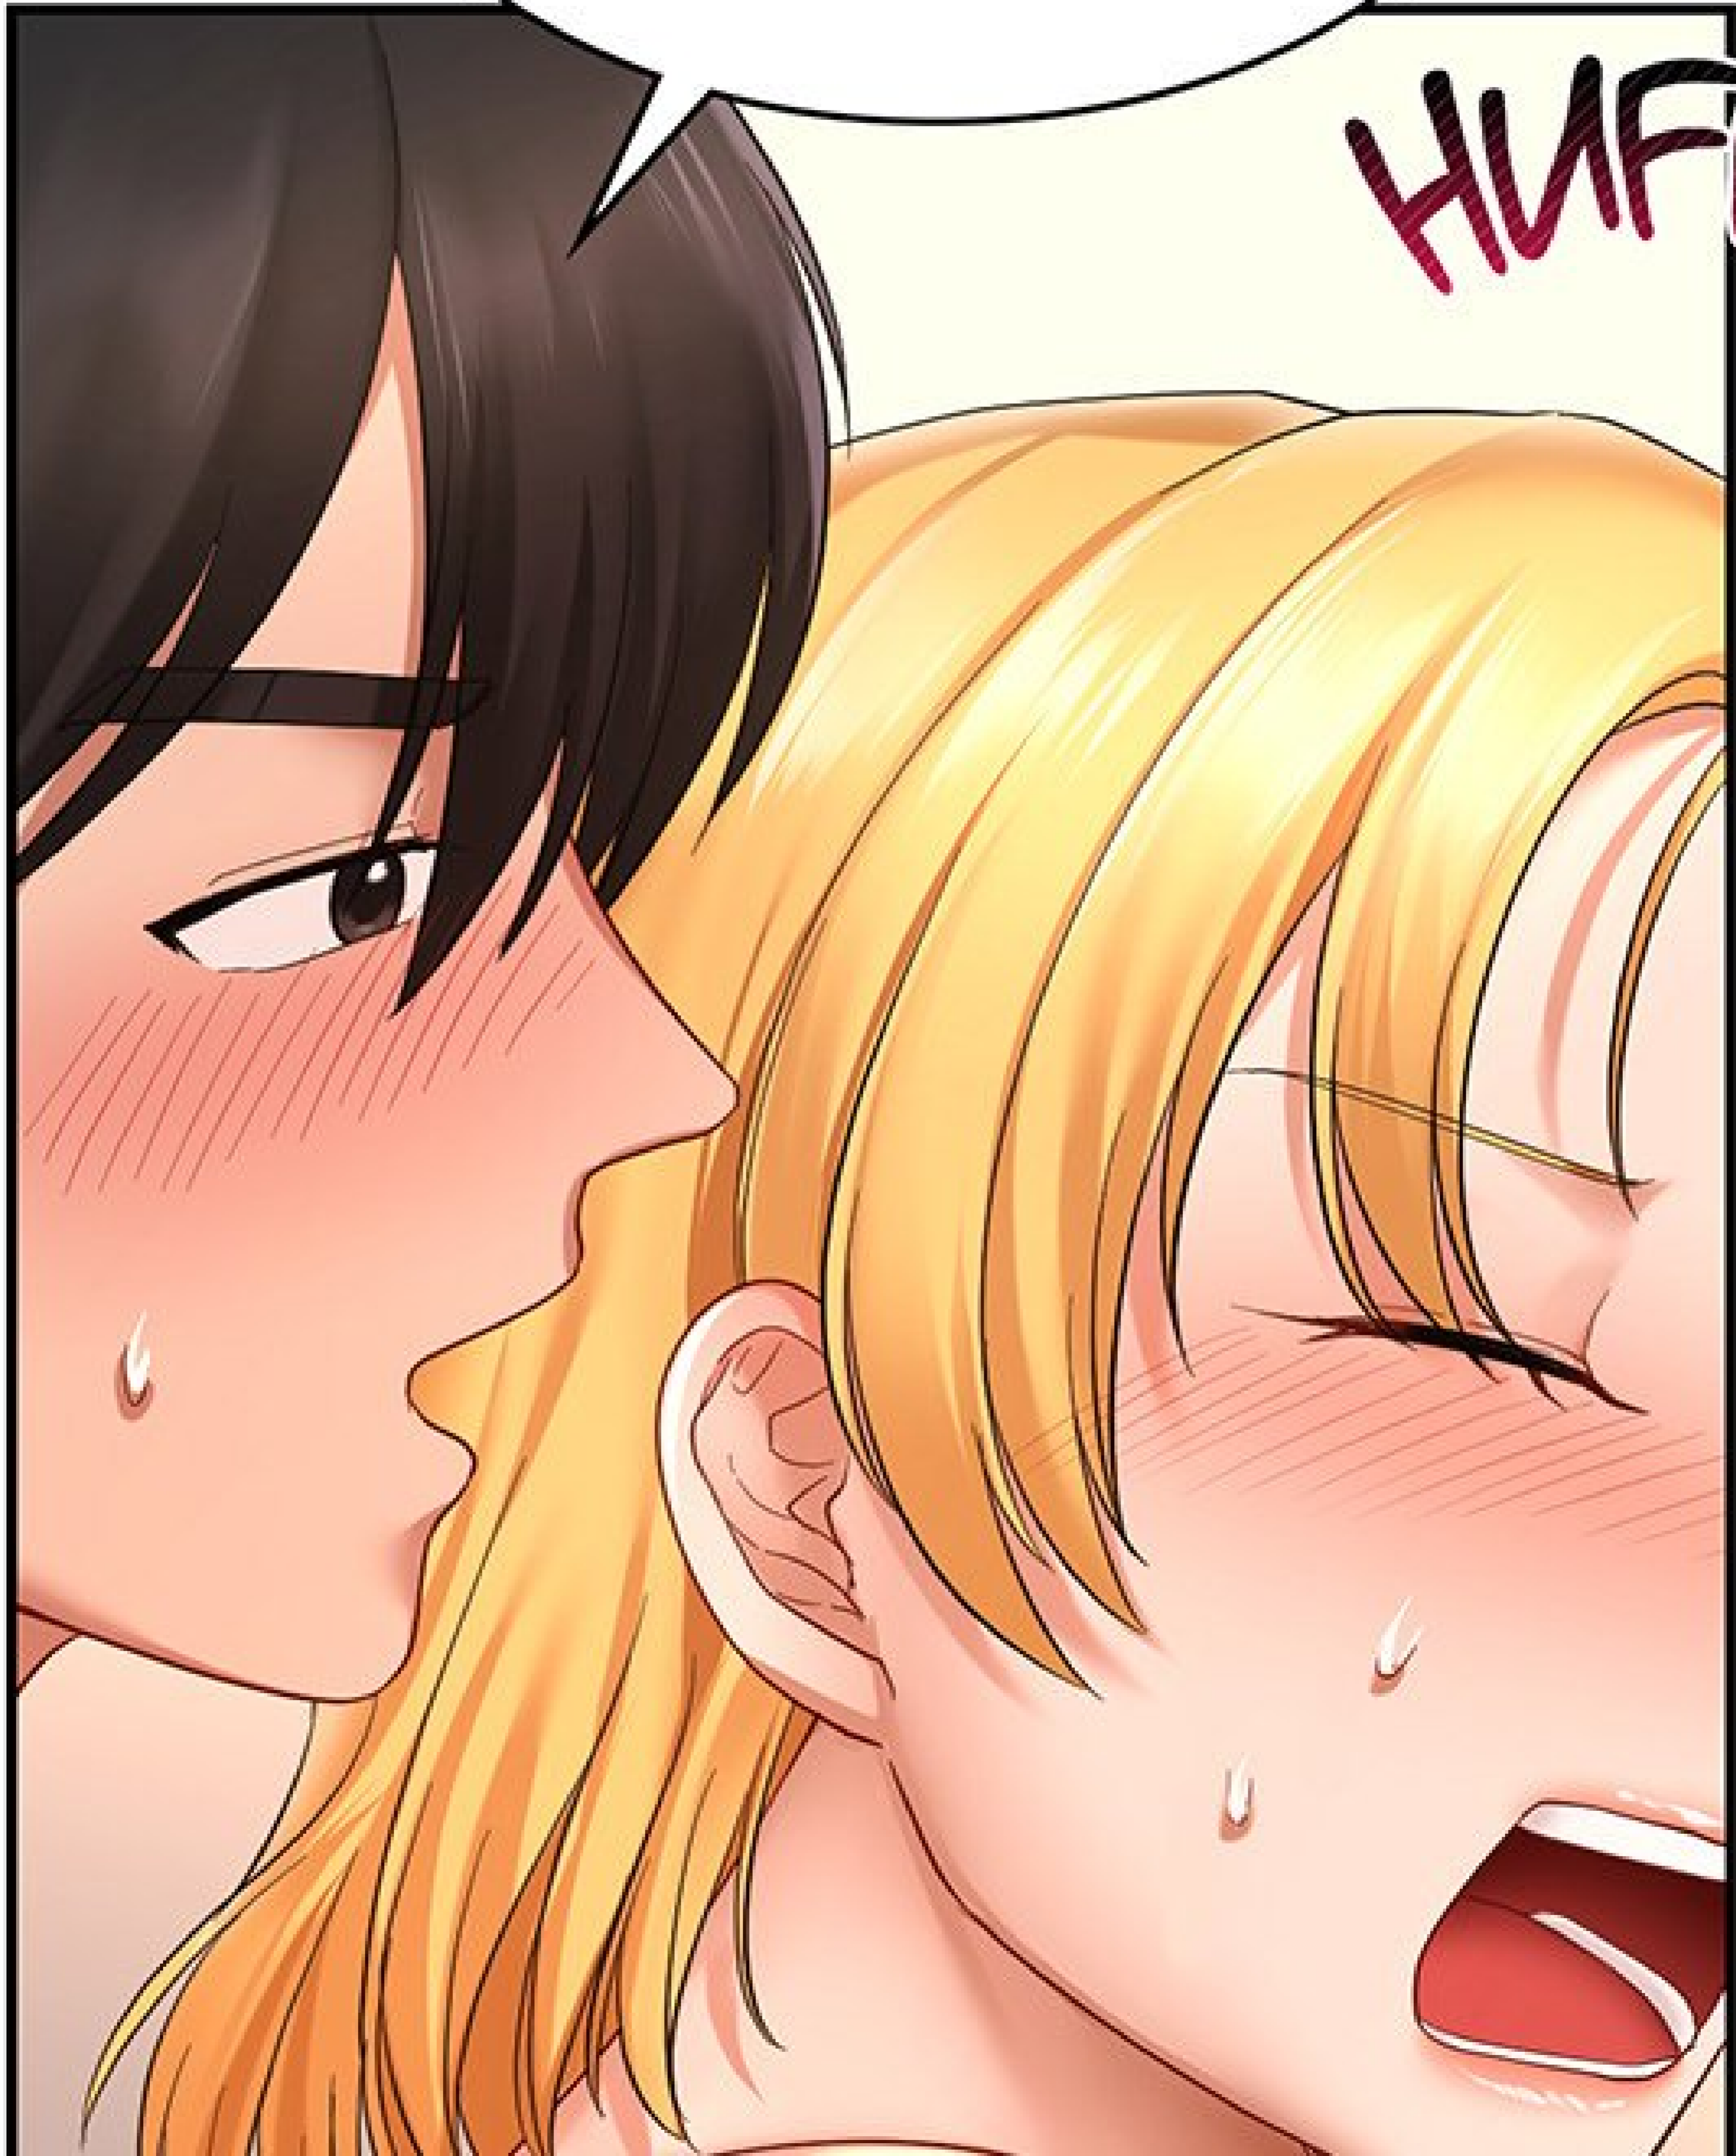

COOL !!

HUFF