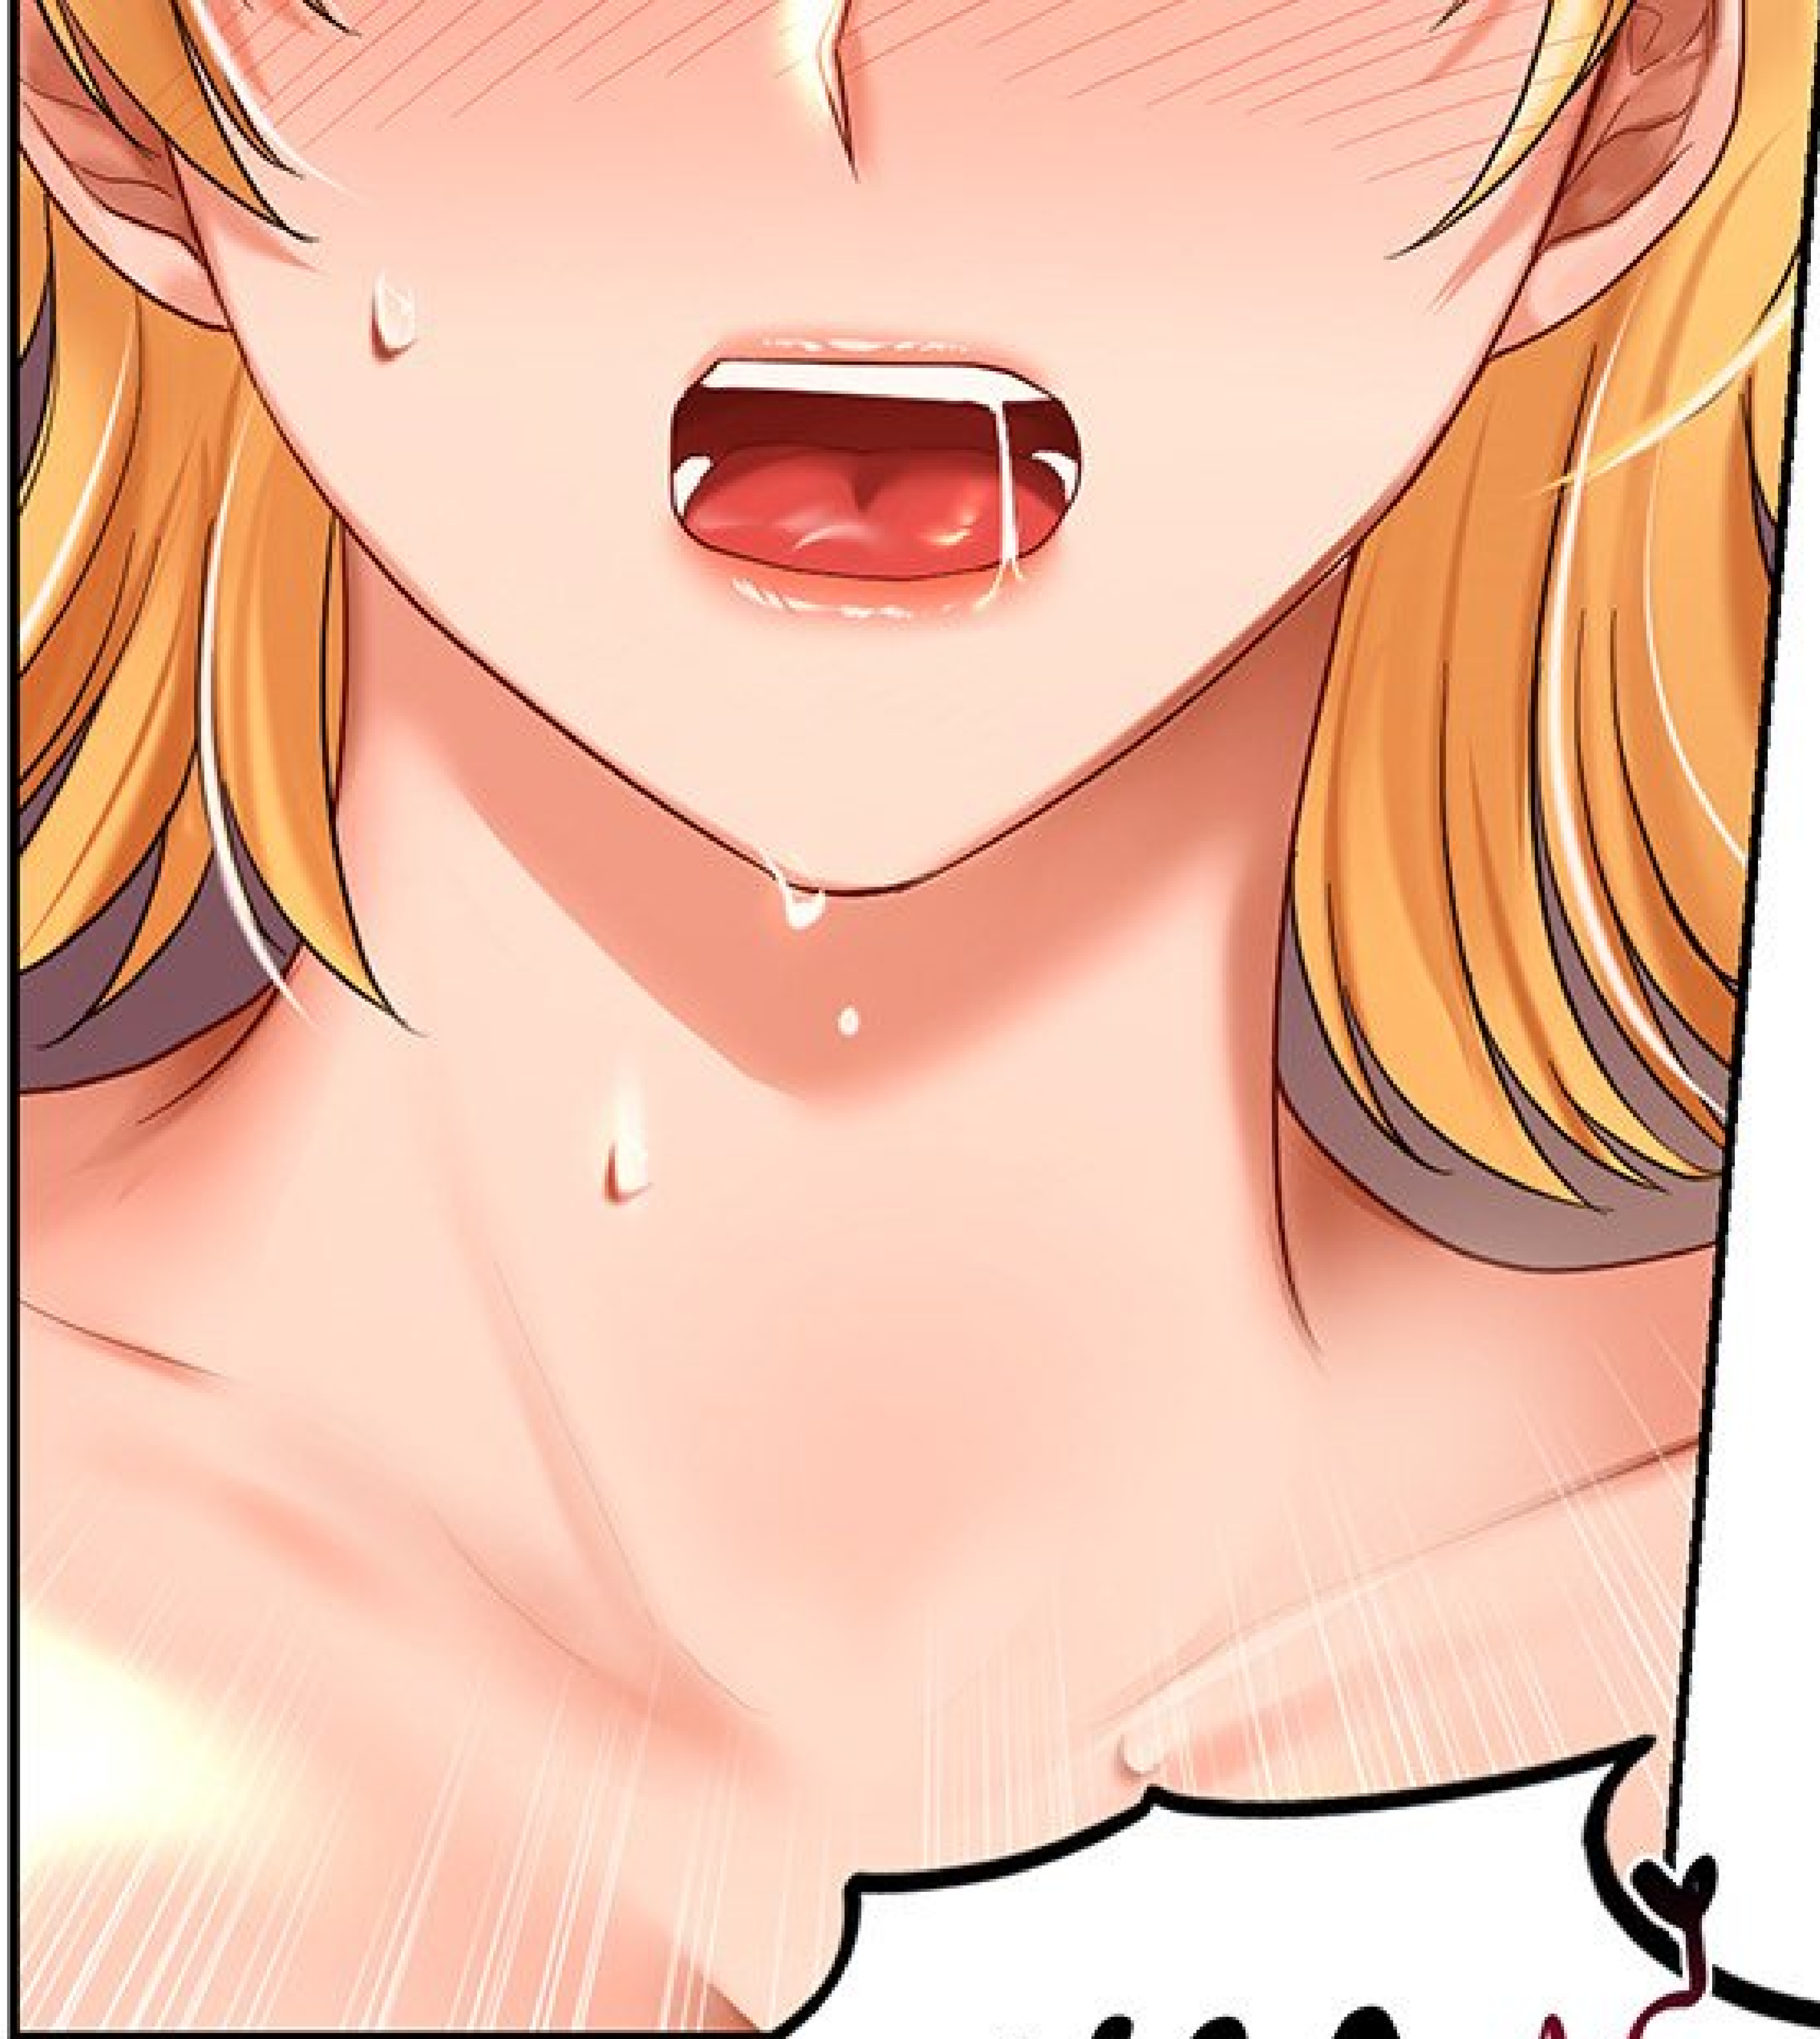

HAA

whisper