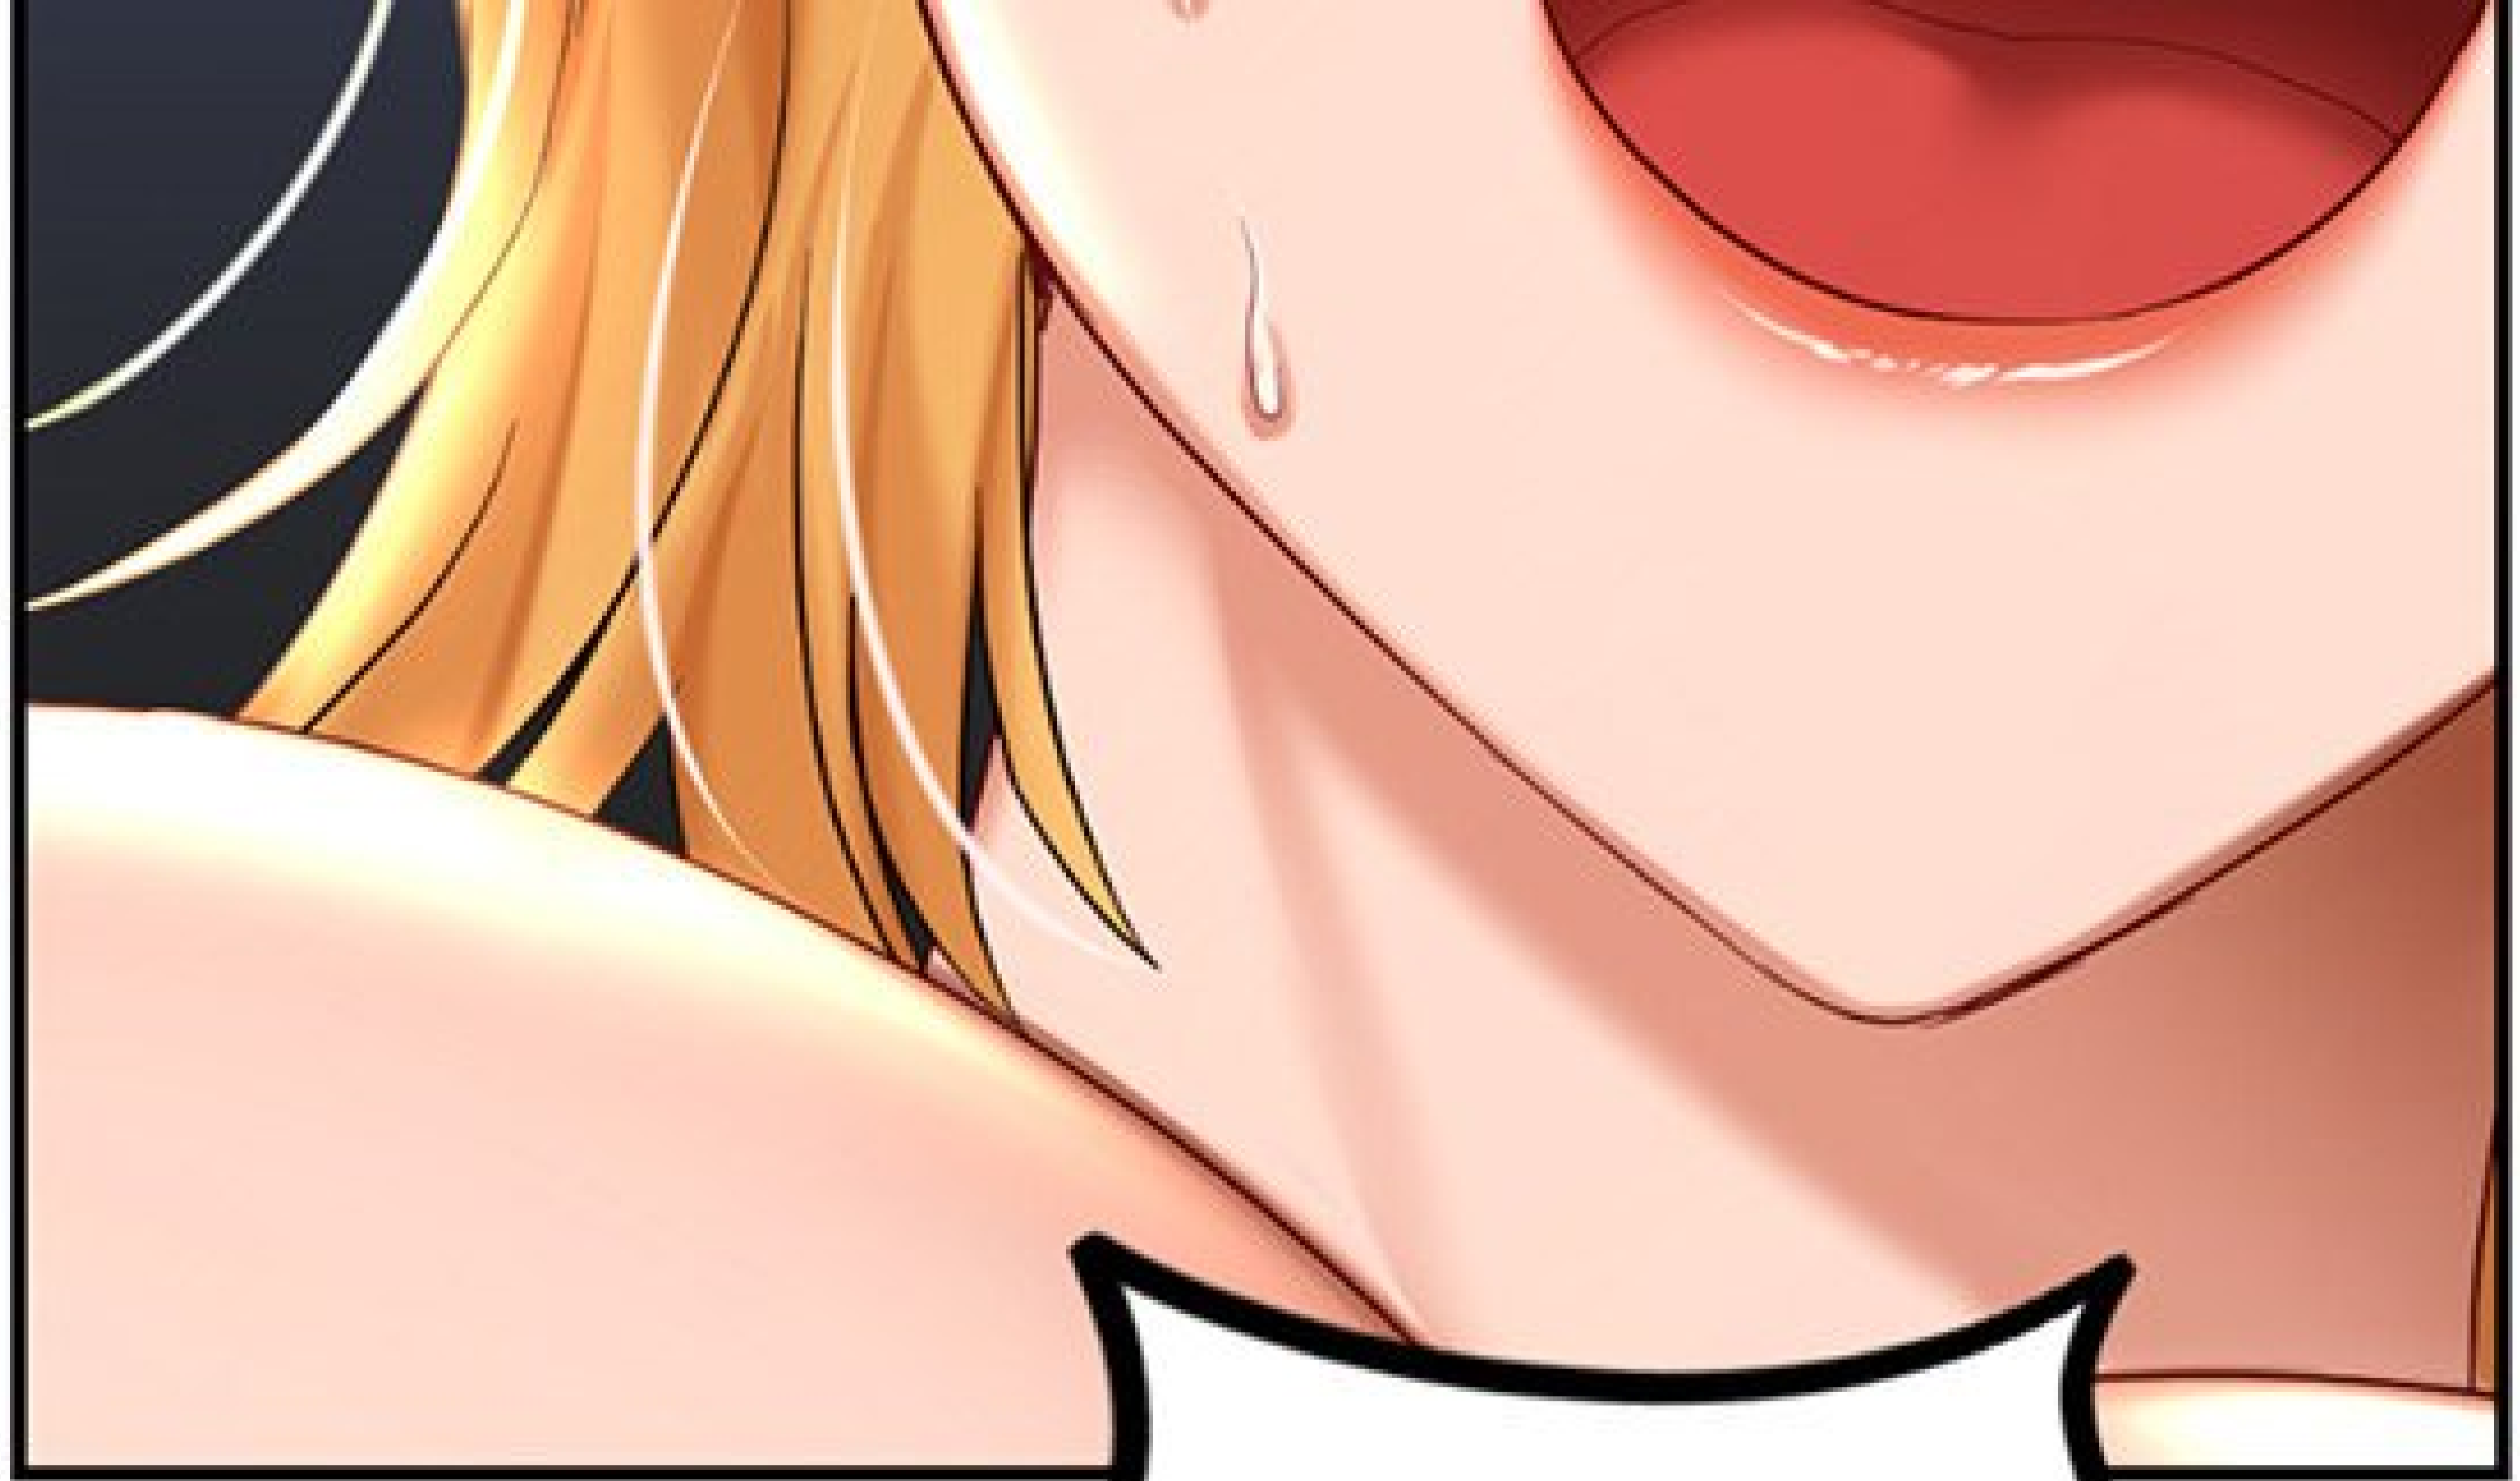

TU AS
OUBLIÉ QU'ON
ÉTAIT PAR TERRE,
OU QUOI ?!