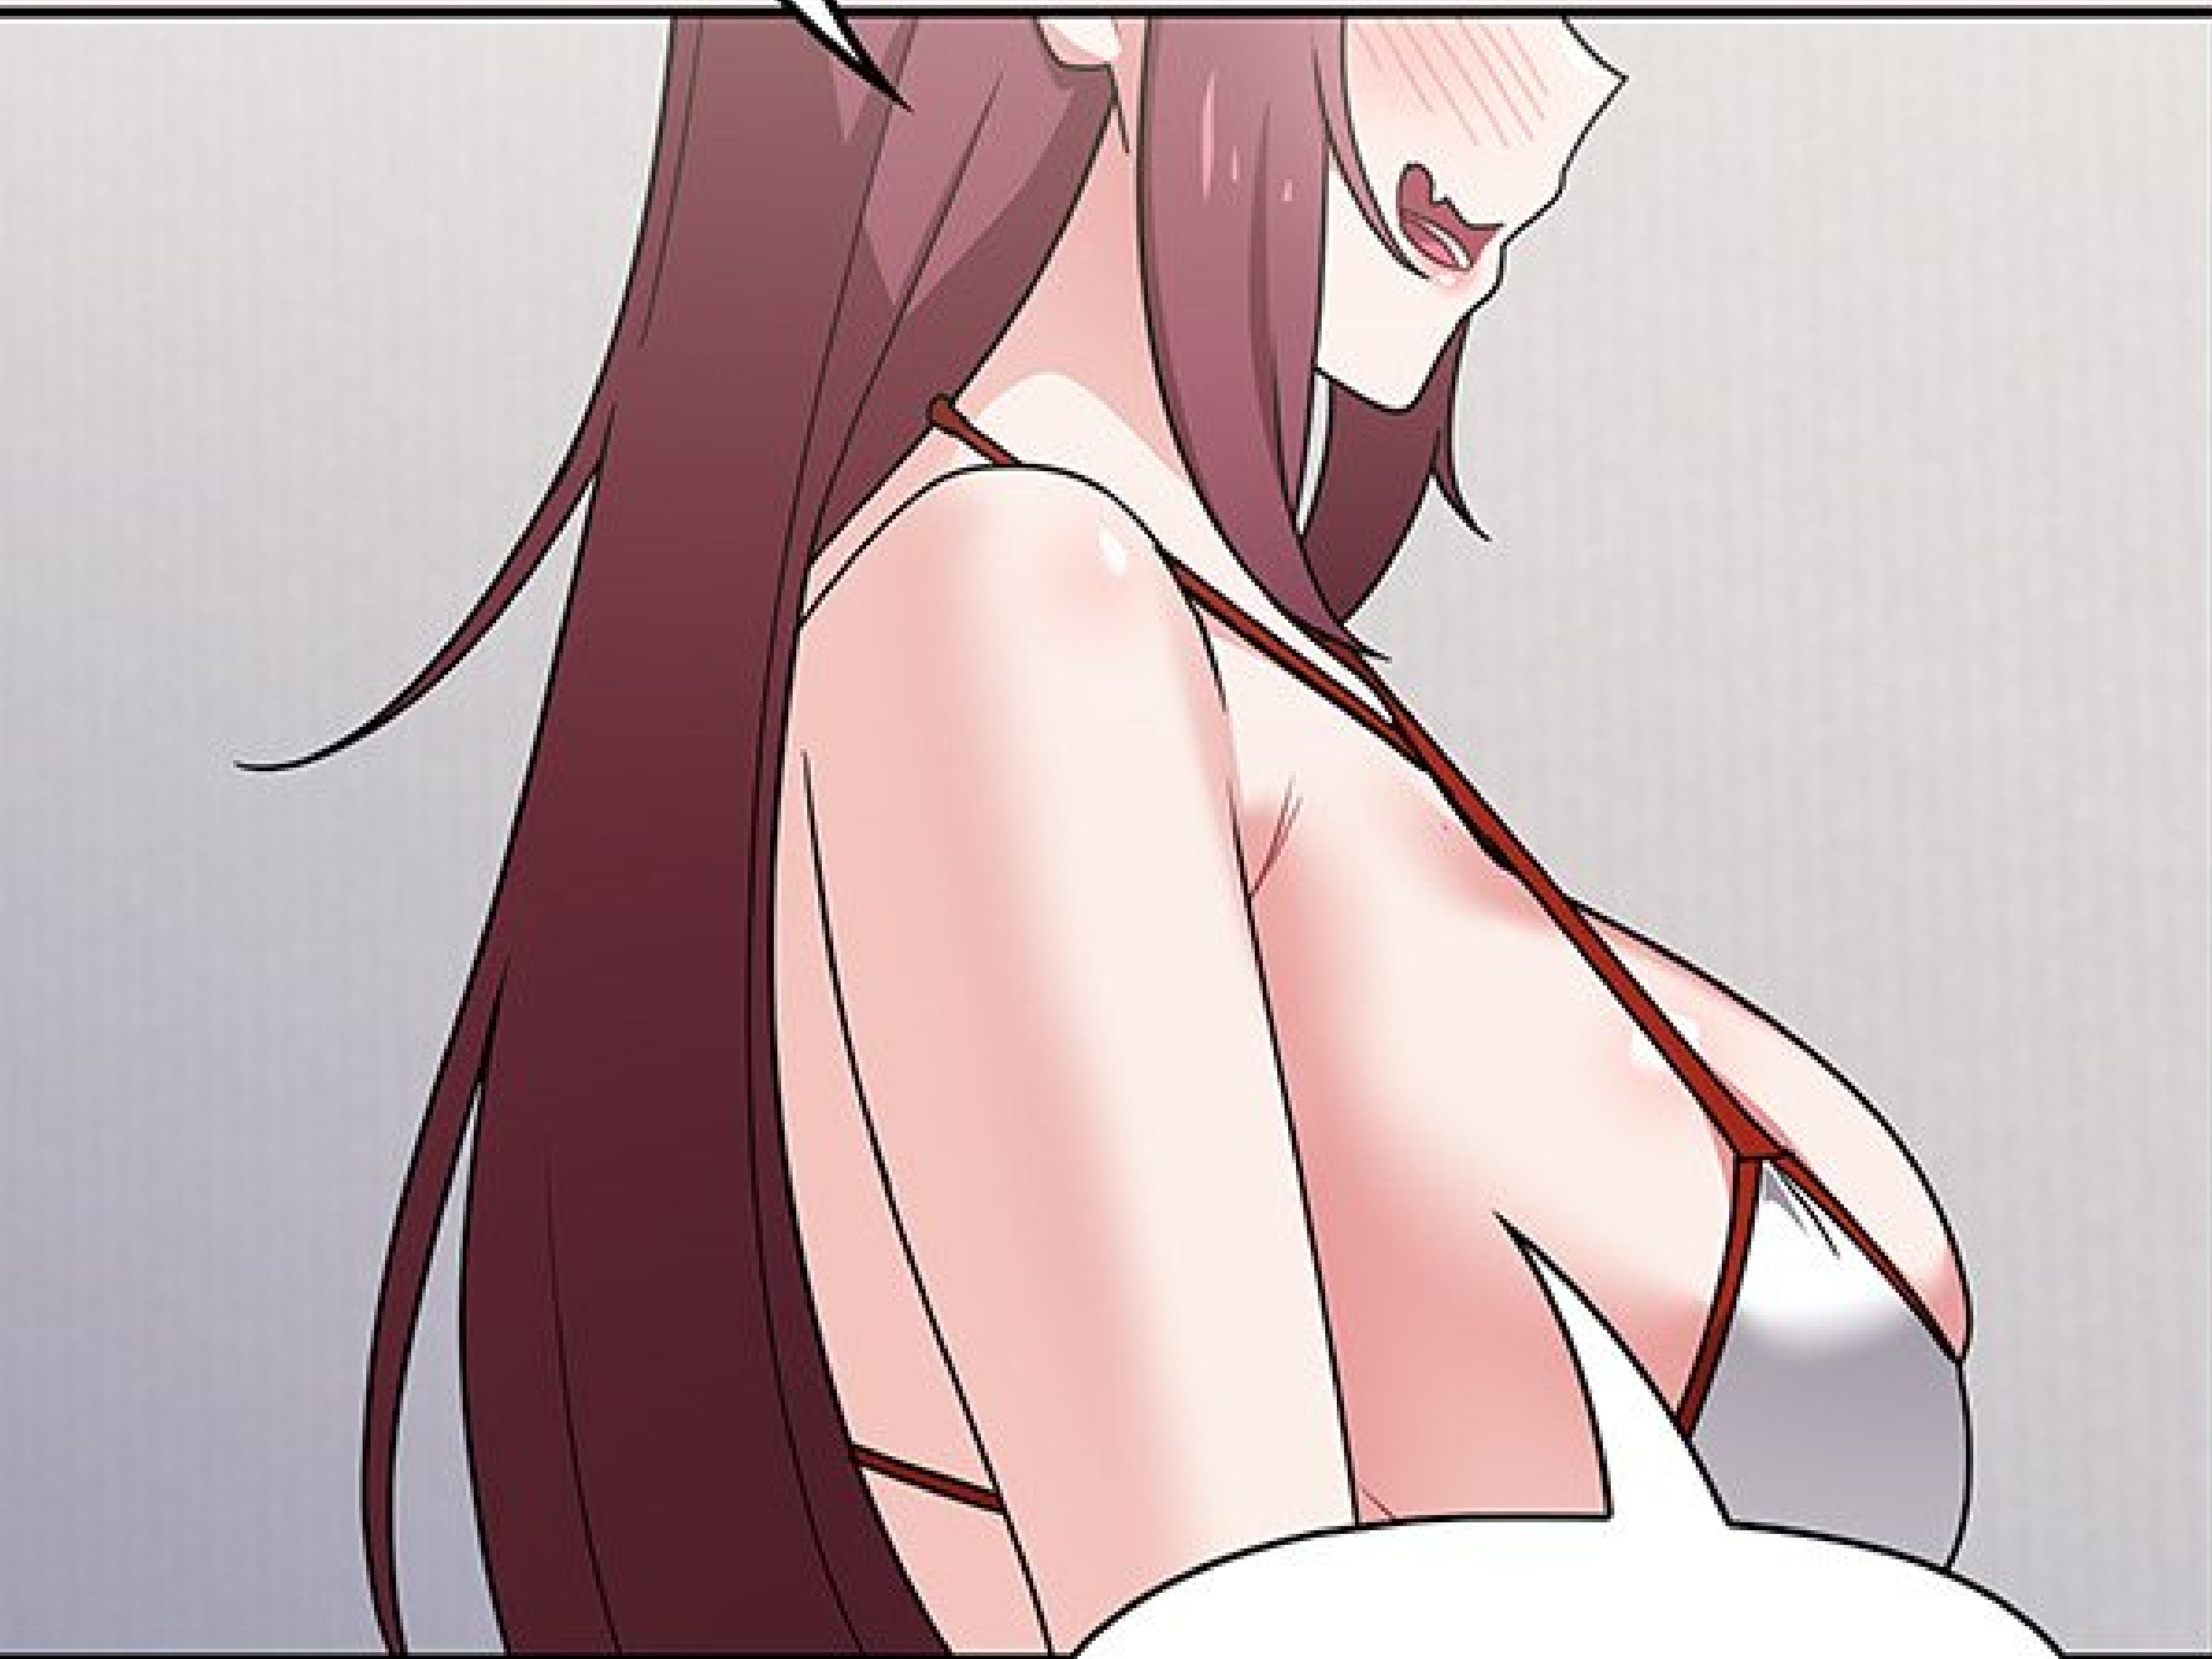

DE CE QUE
TU AS DIT, L'AUTRE
FOIS ?