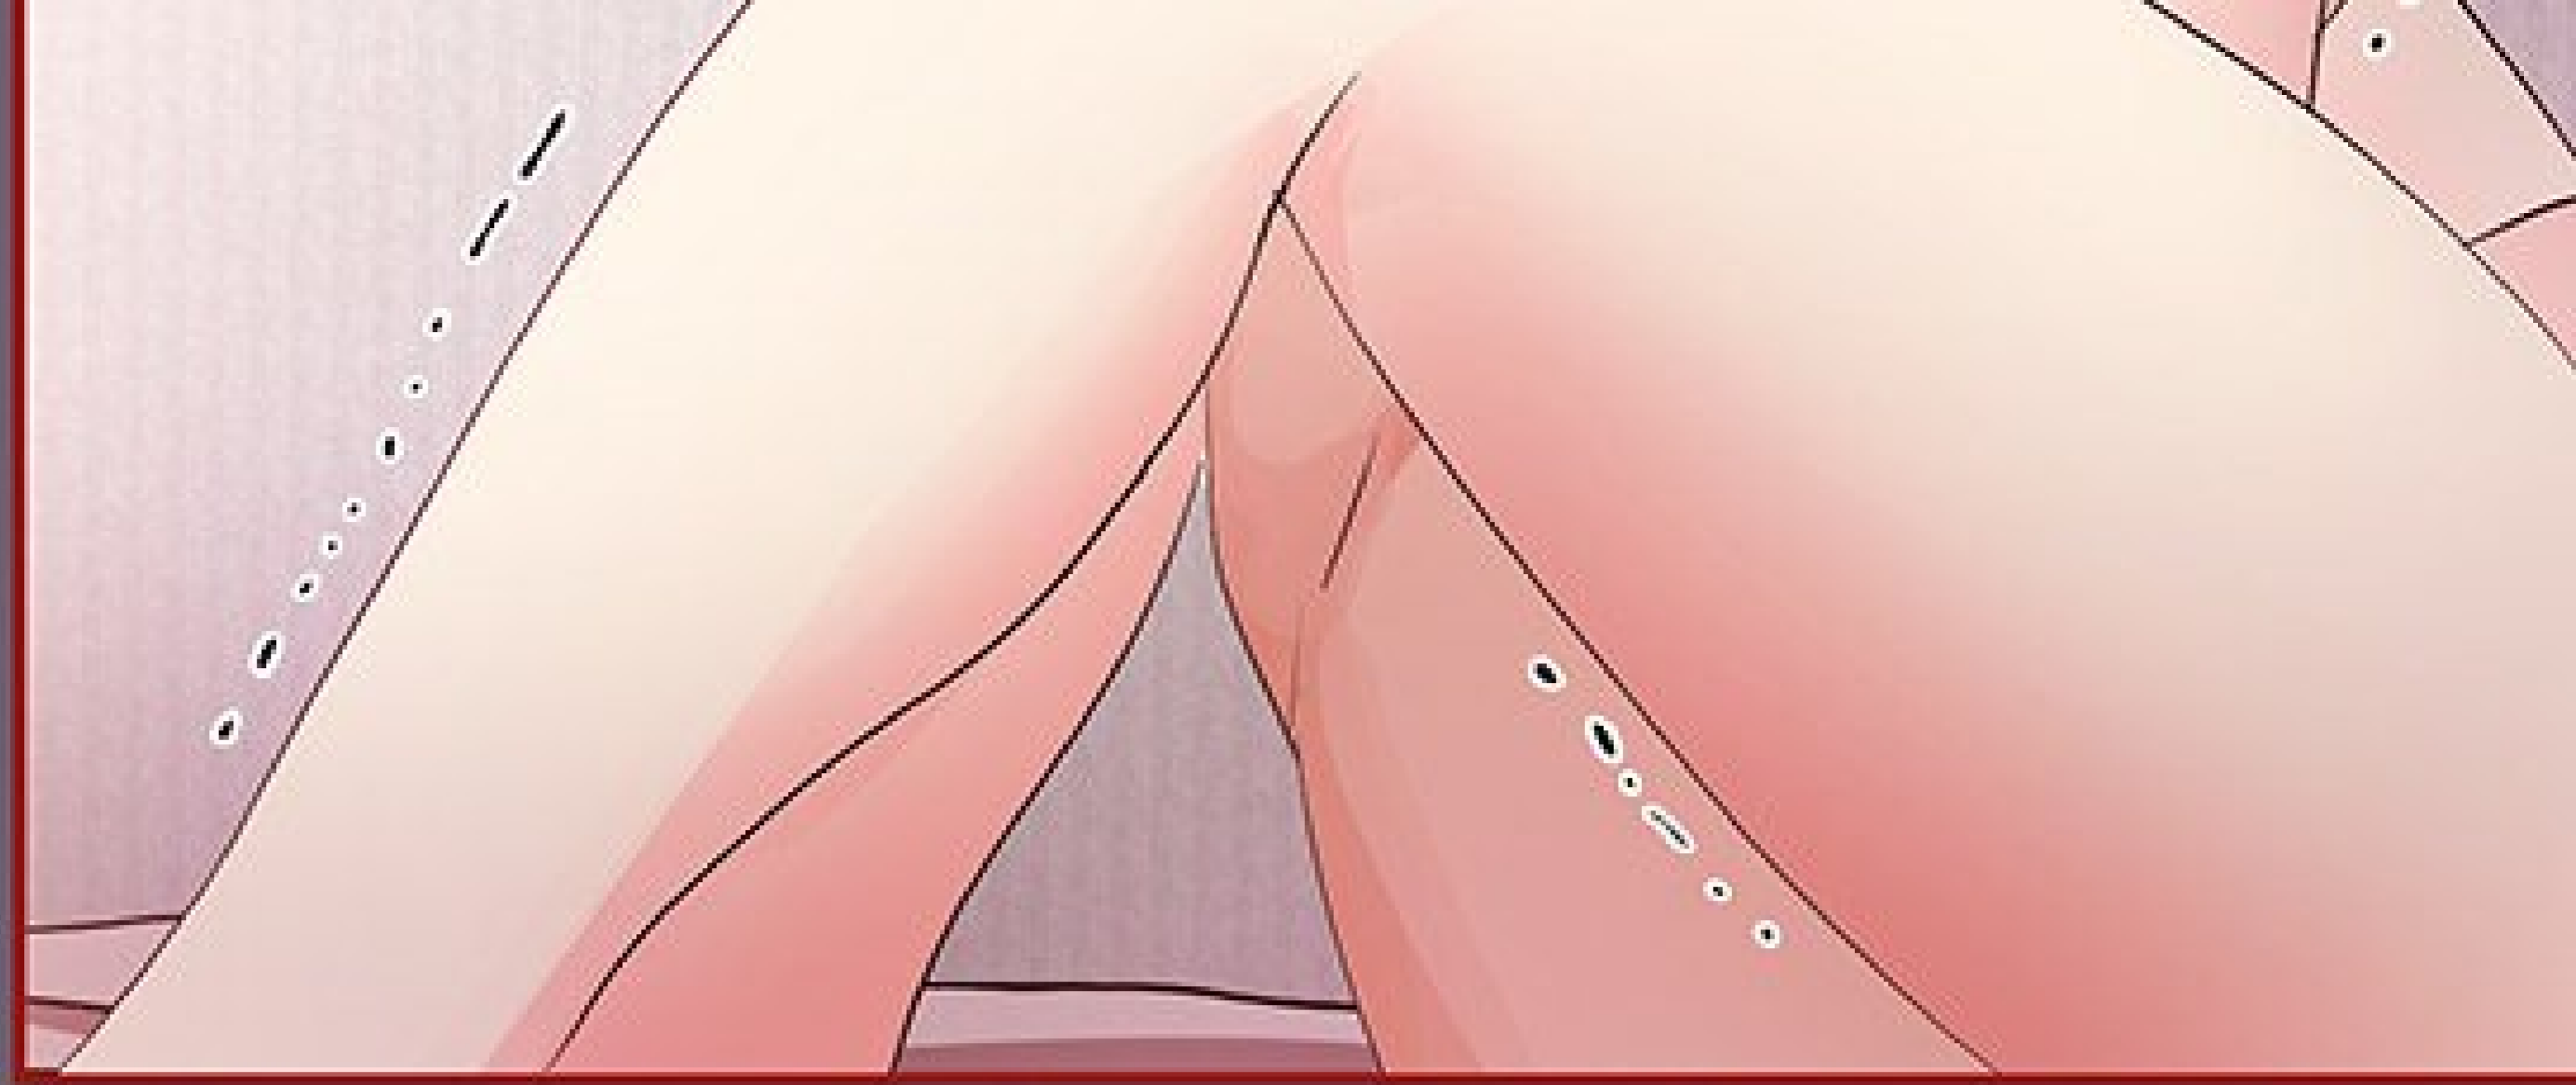

C'EST LA PREMIÈRE FOIS
QUE JE LE FAIS... JE NE
SAIS PAS !