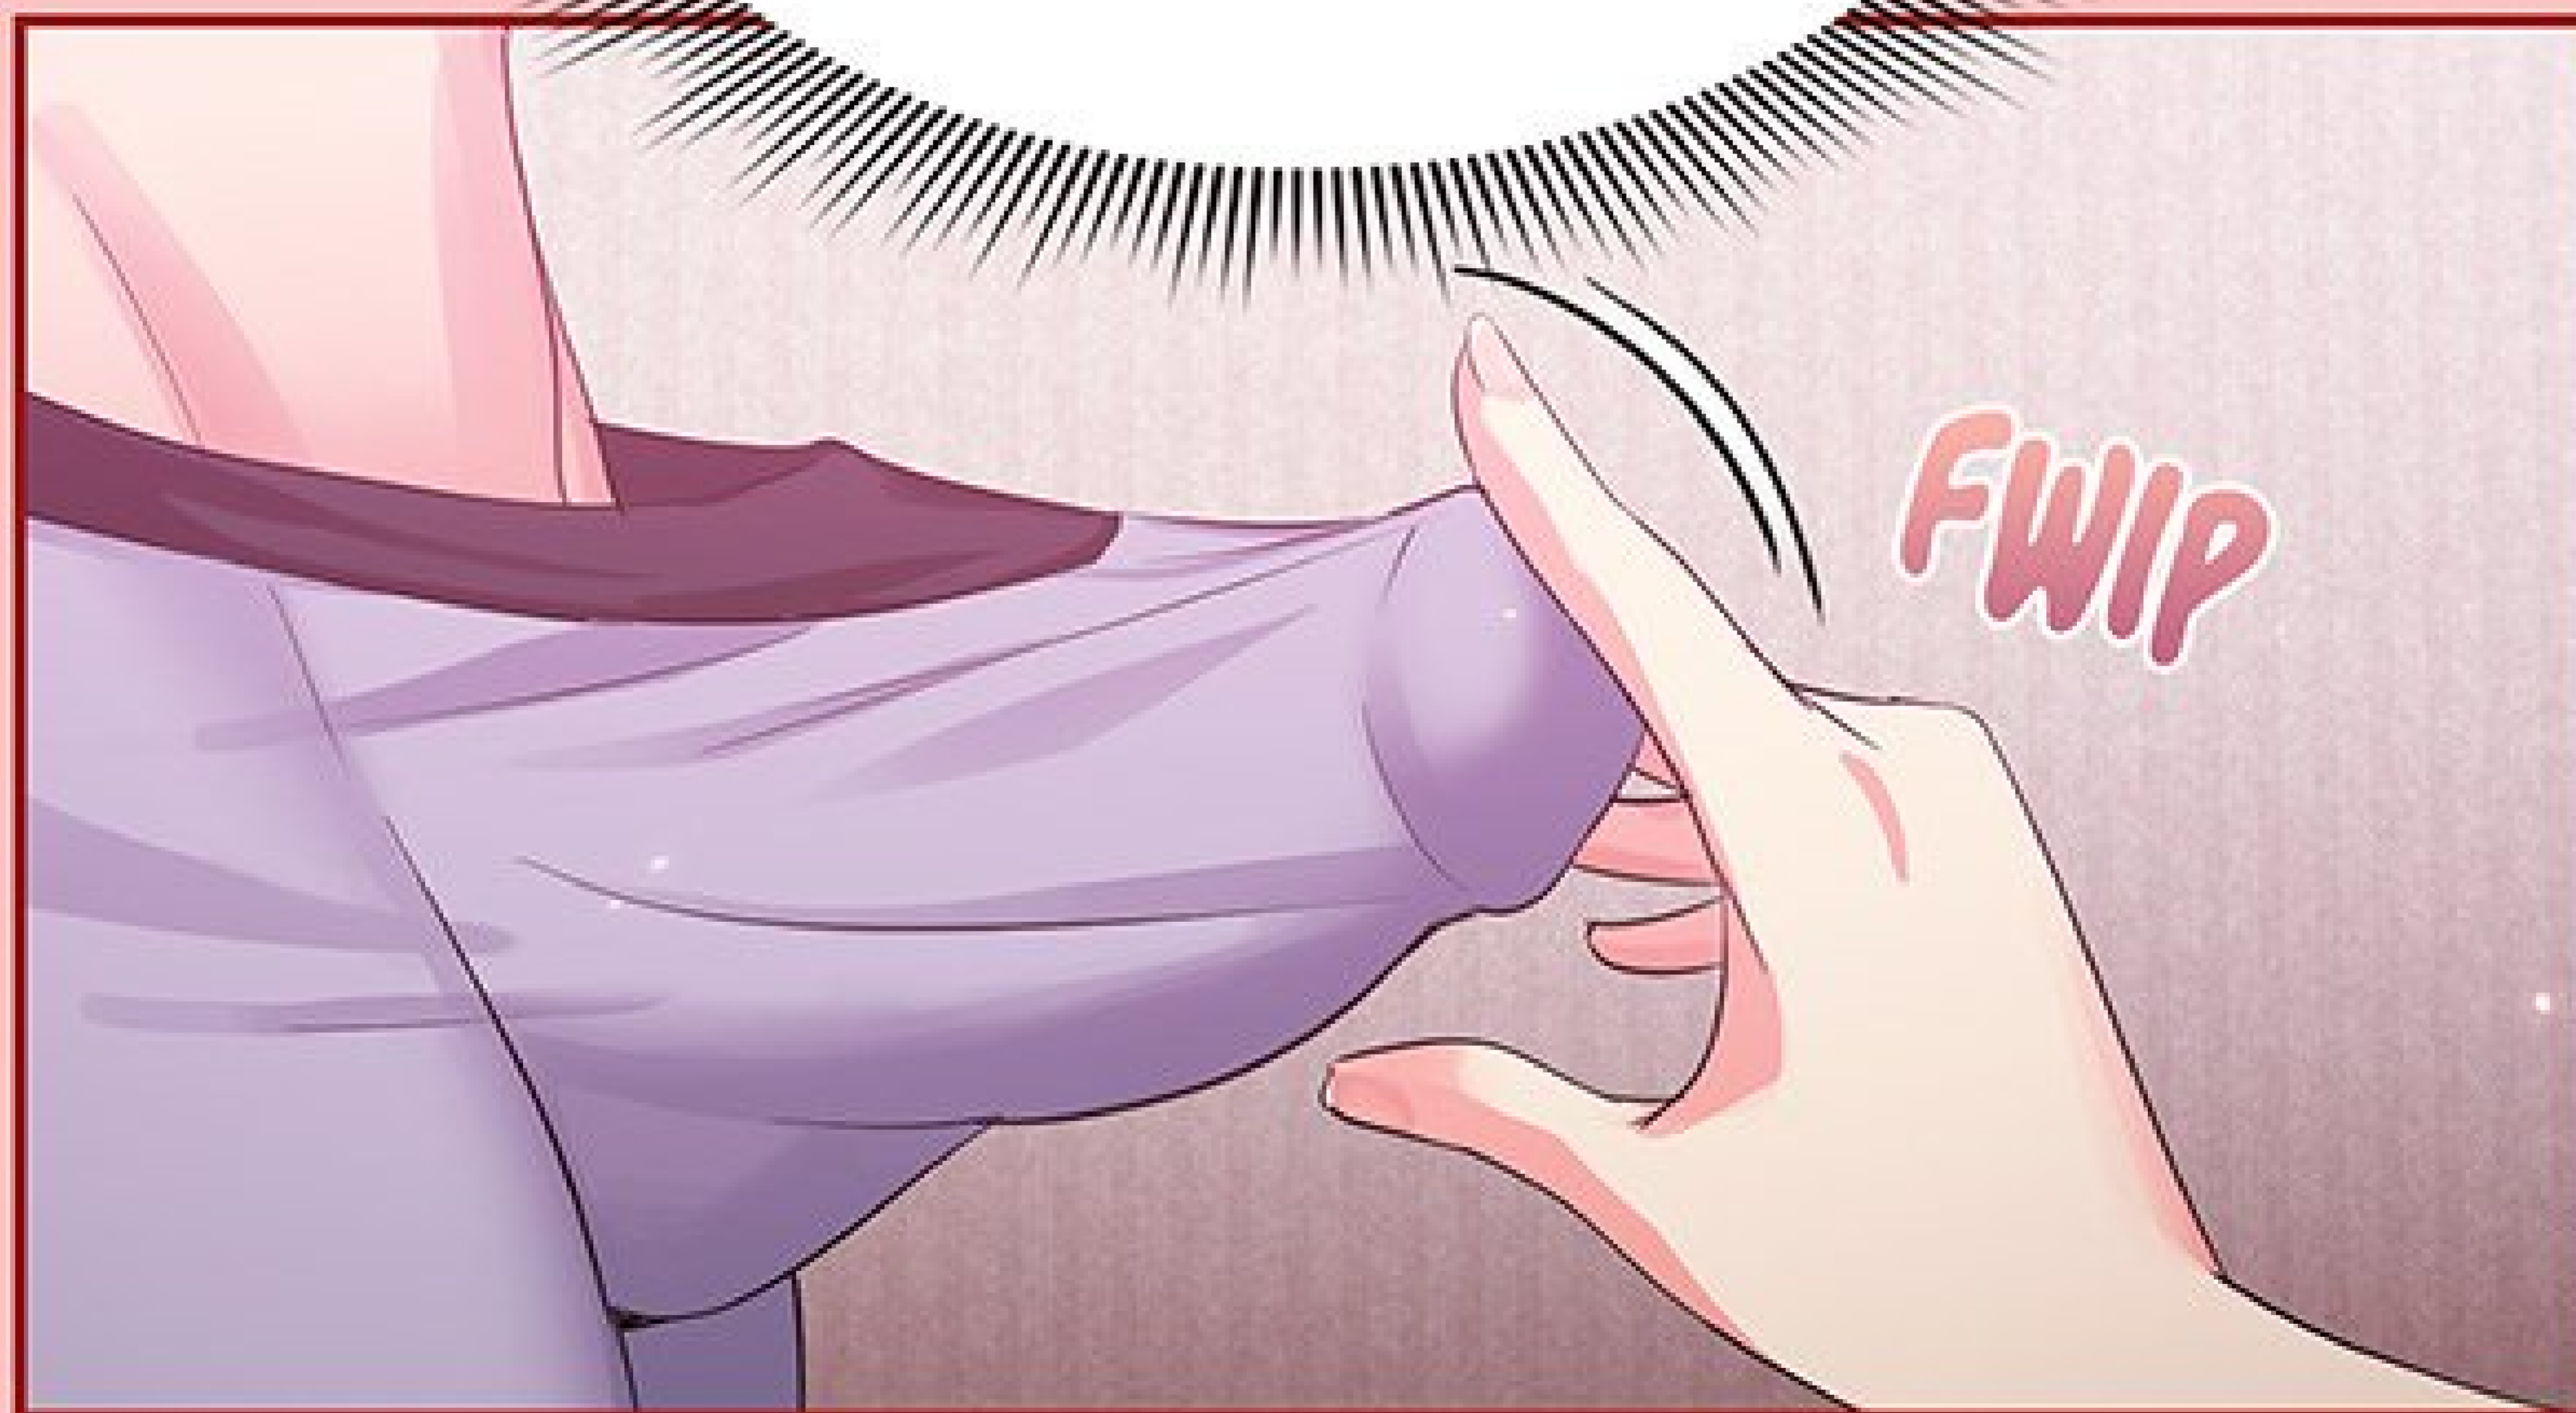

ERIN ET MOI ?!