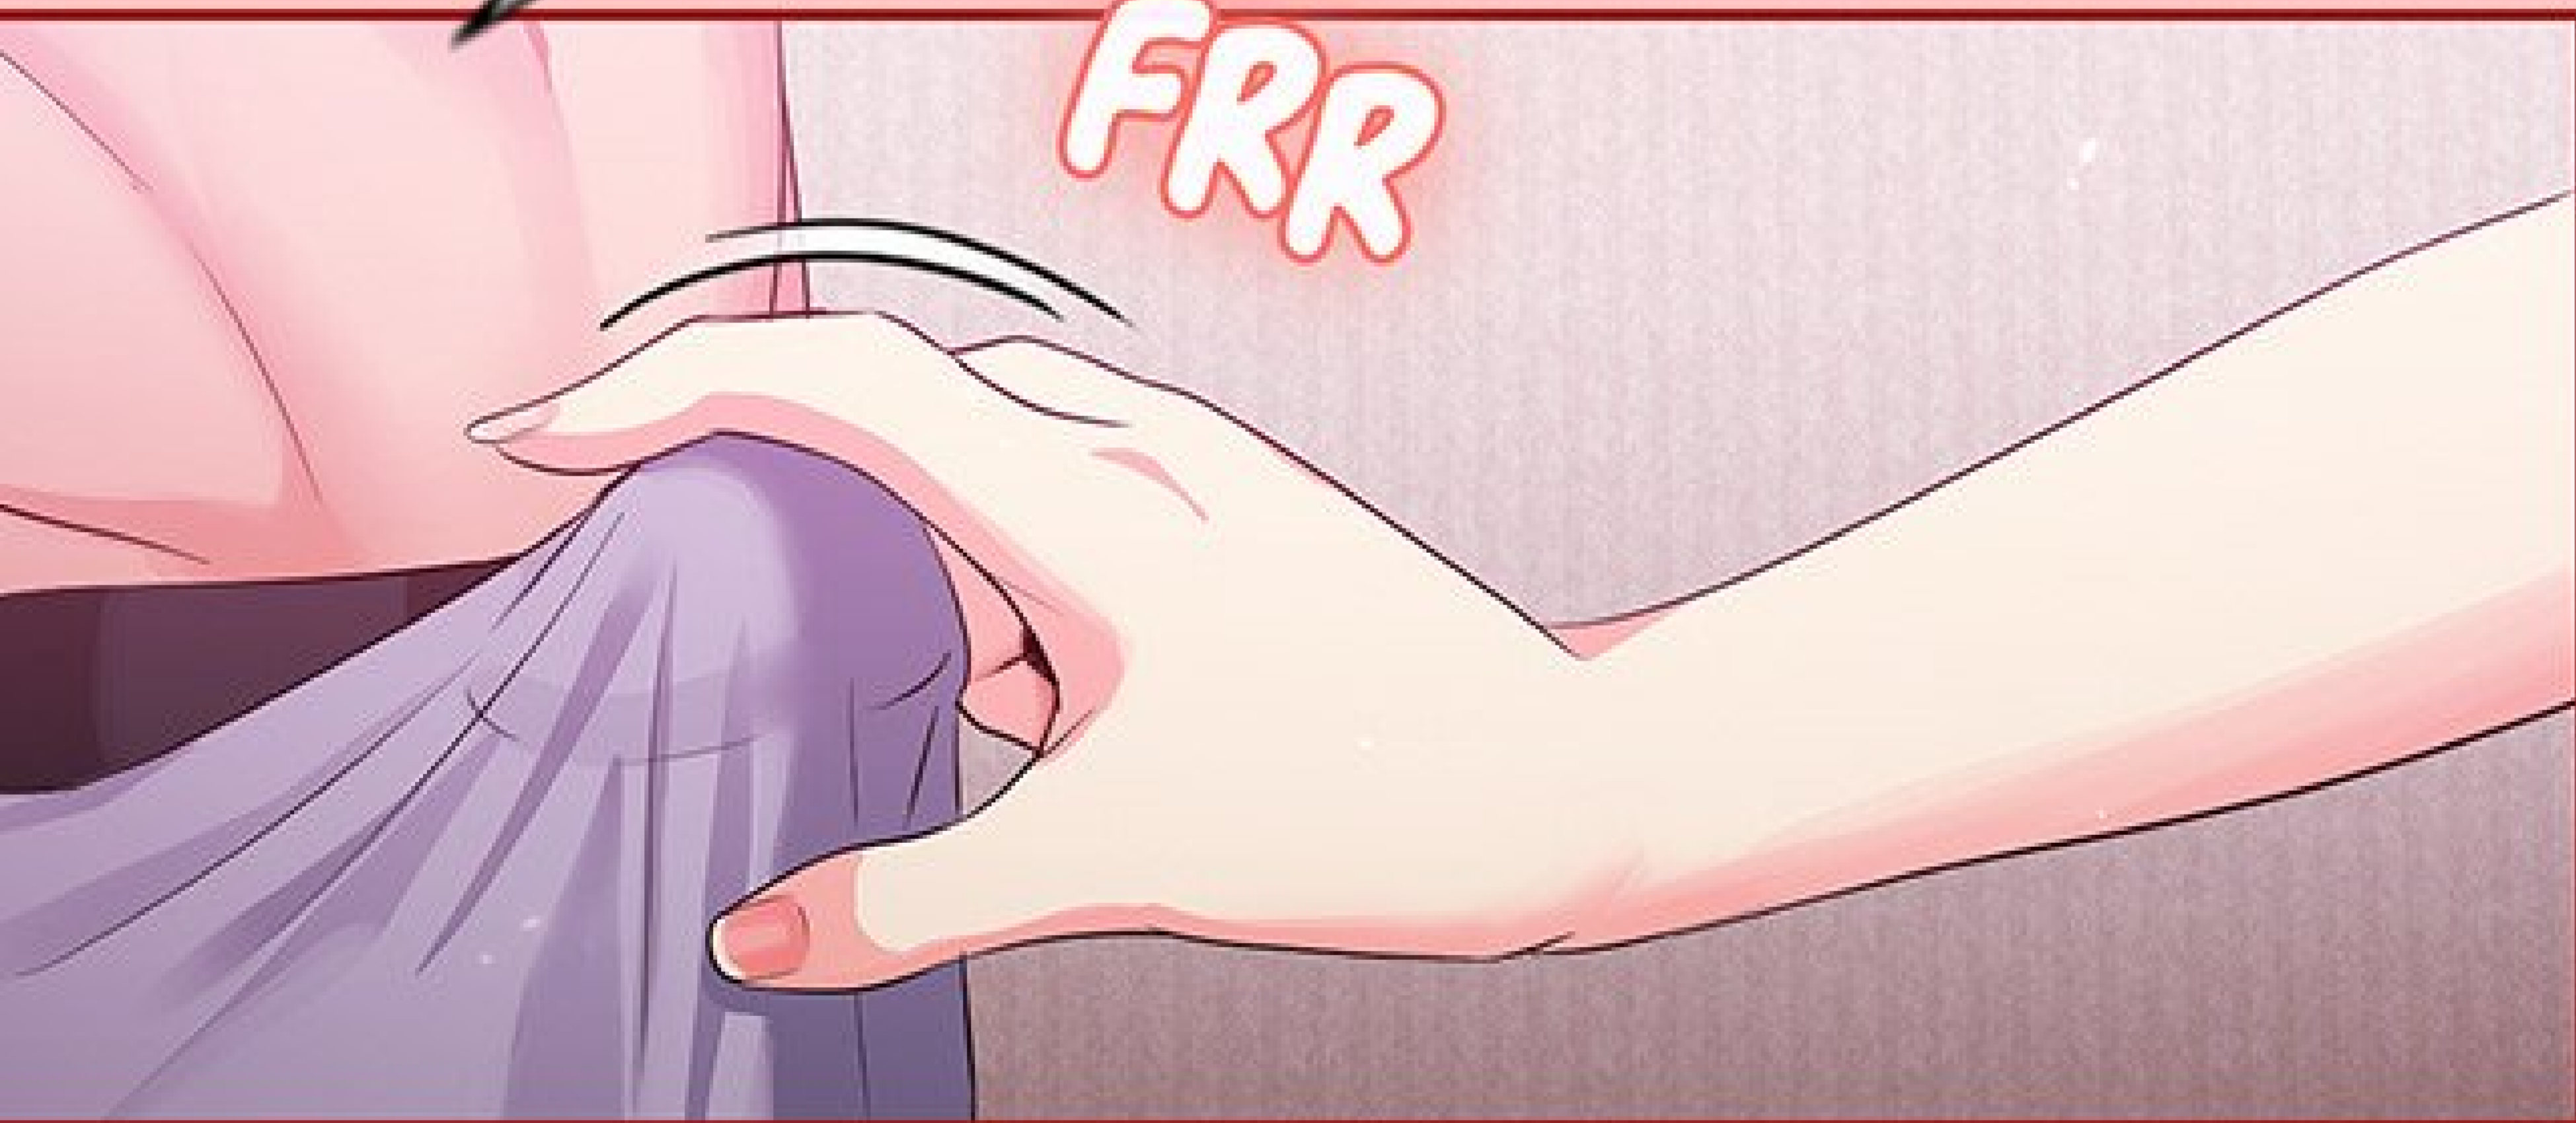

C'EST PAS QUE
JE NE VEUX PAS,
MAIS...!

FRR