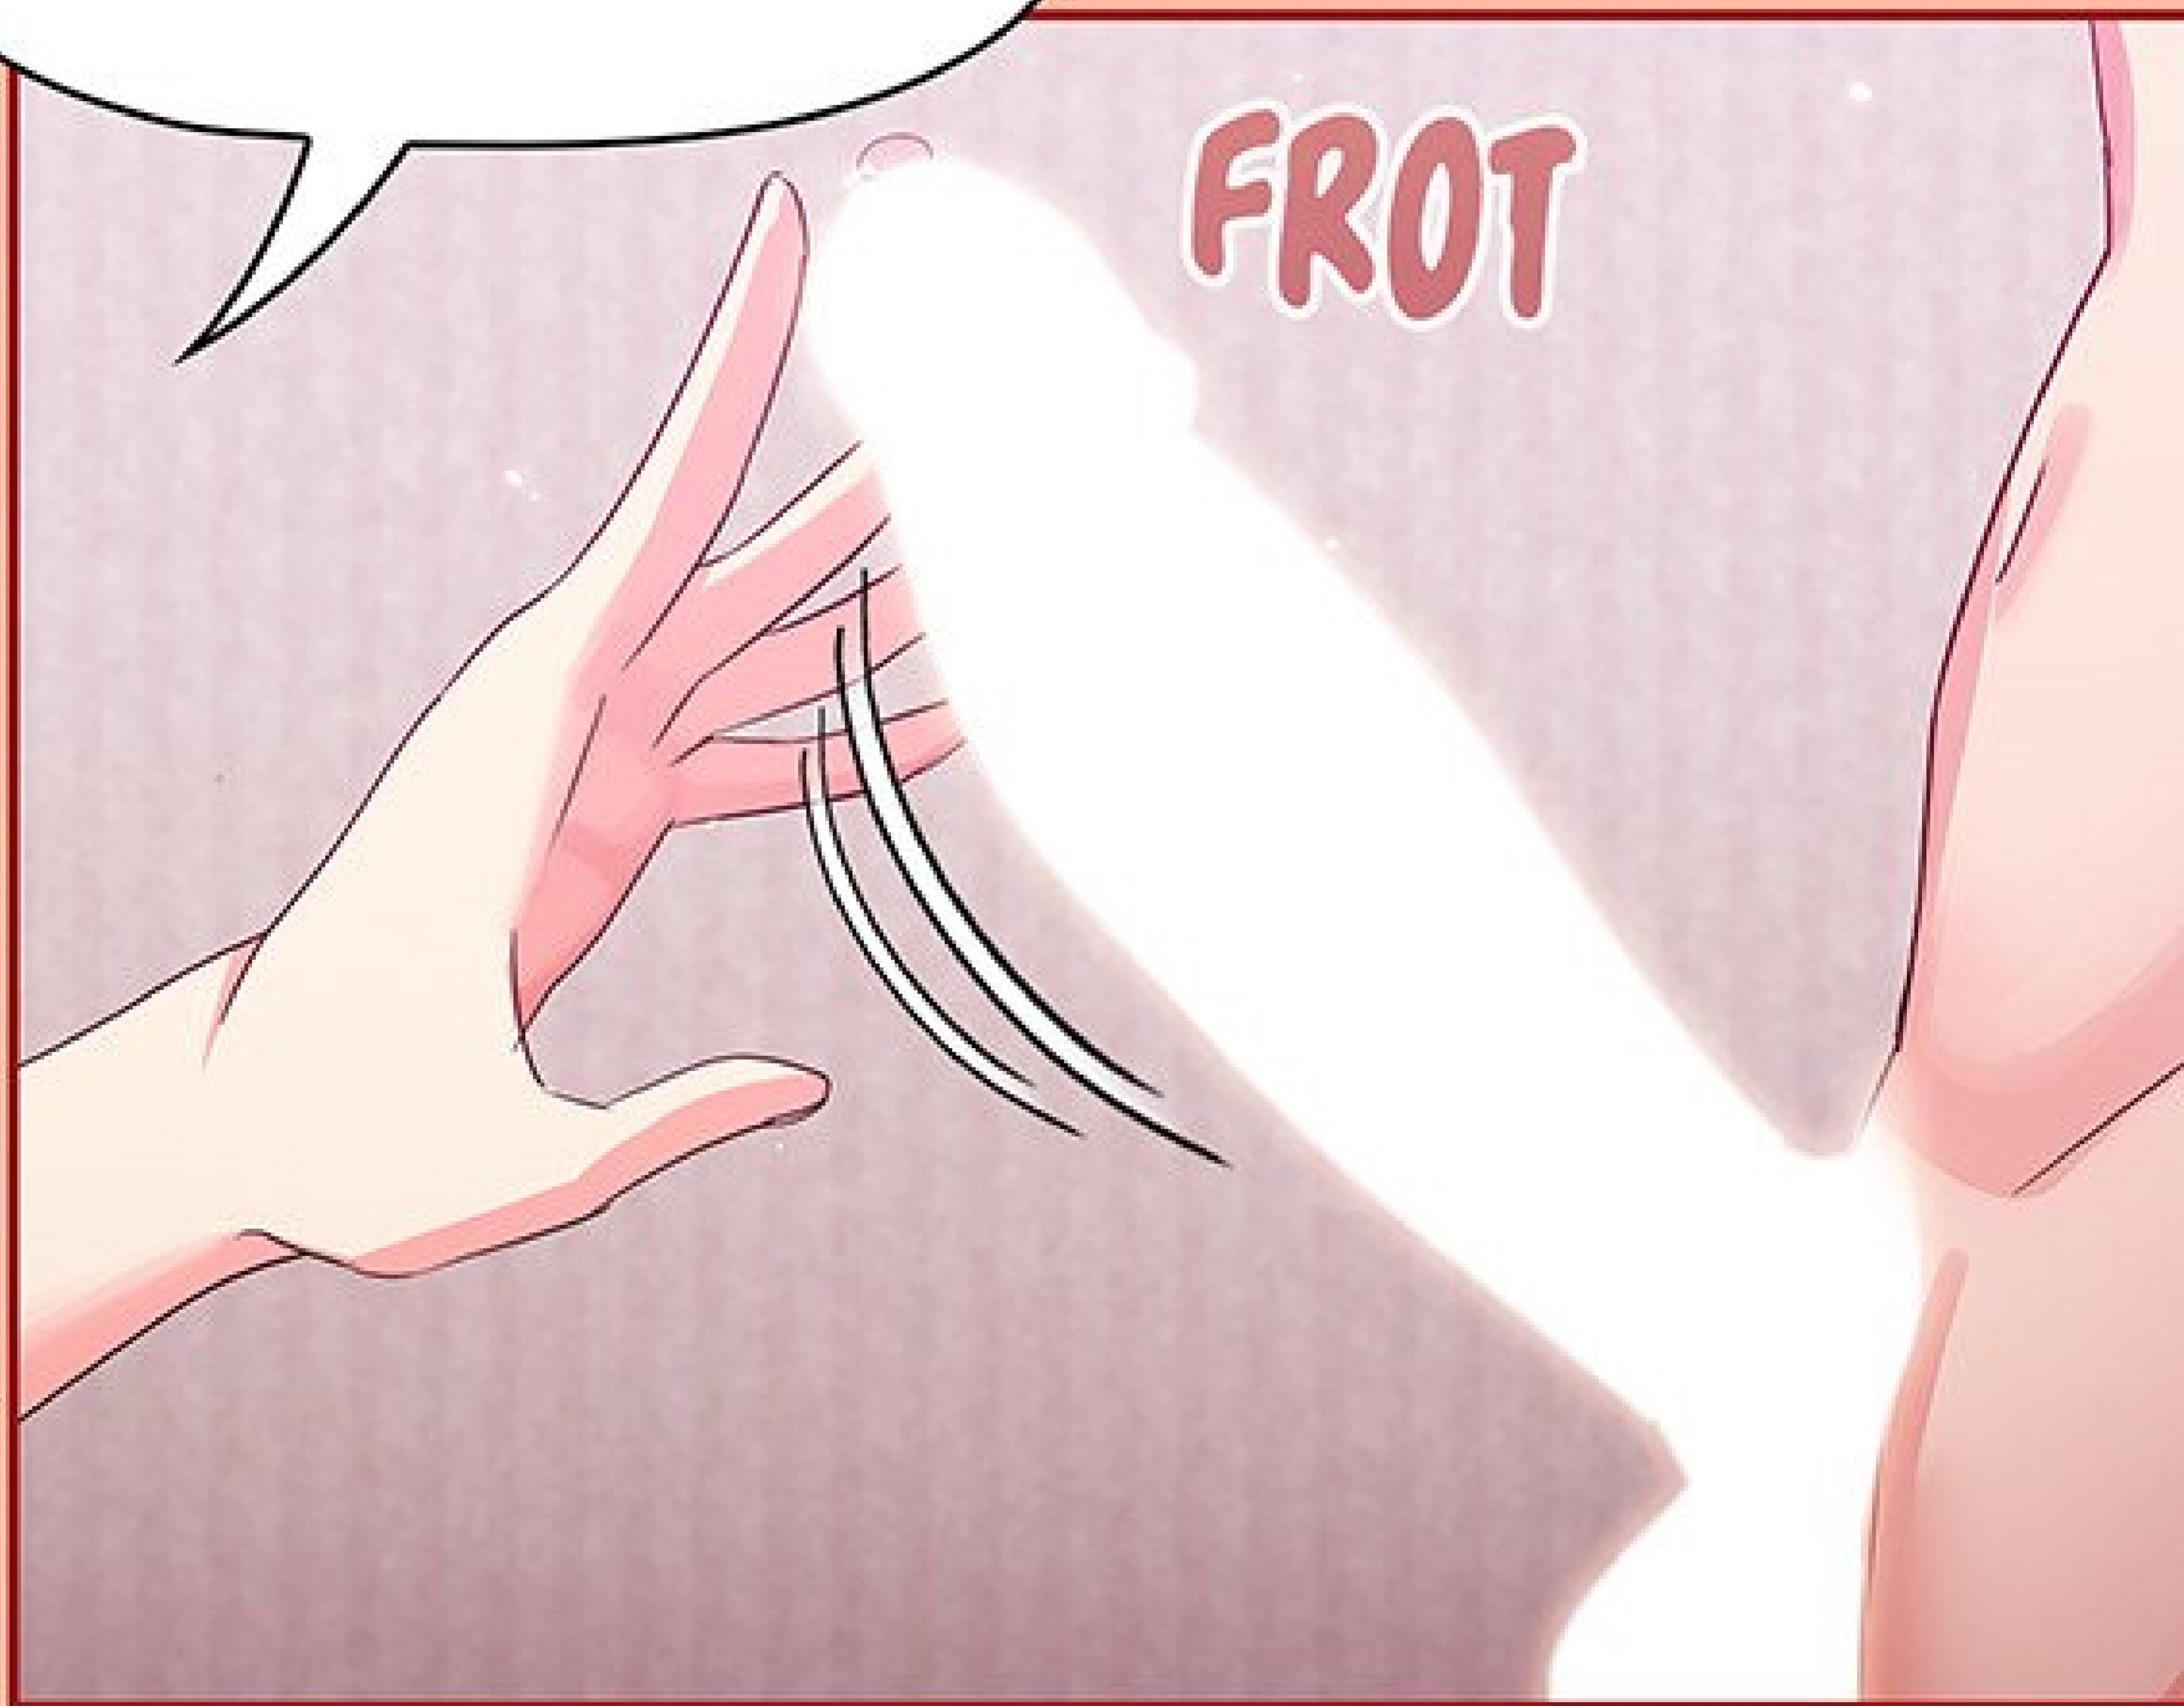

OUAH...

ELLE EST...
ASSEZ GROSSE,
NON ?

FROT