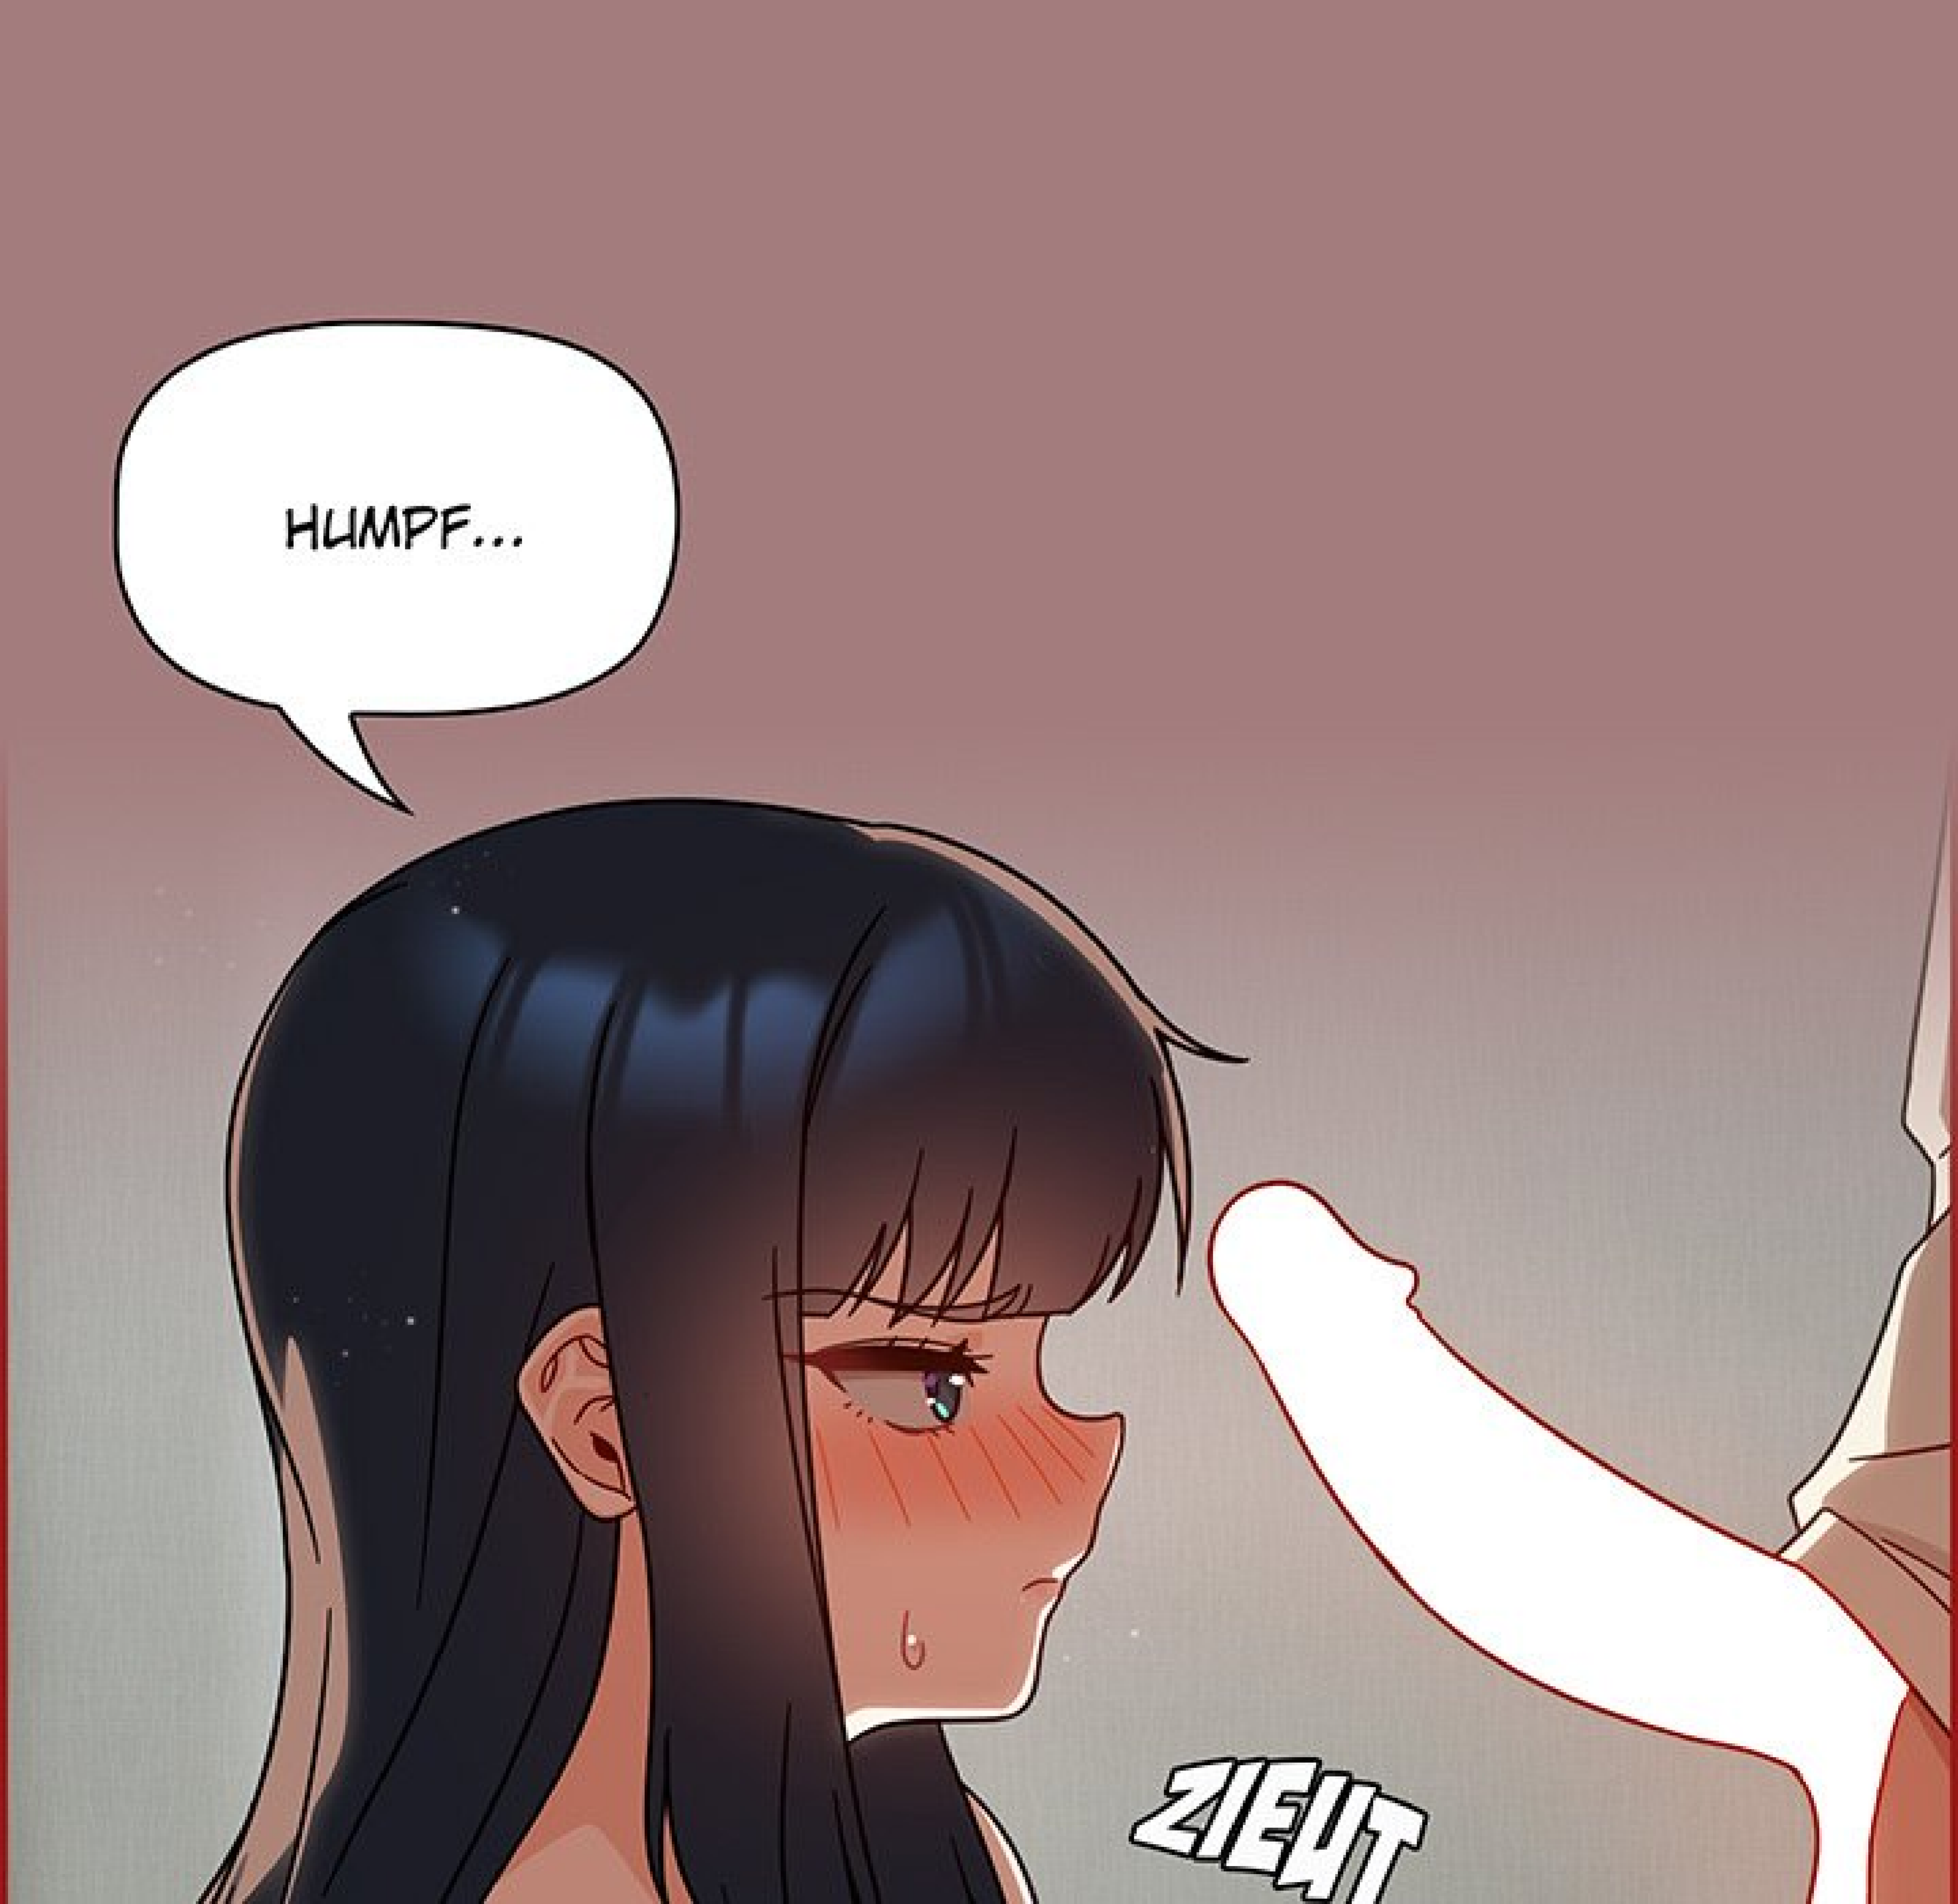

HUMPF...

ZIEHT